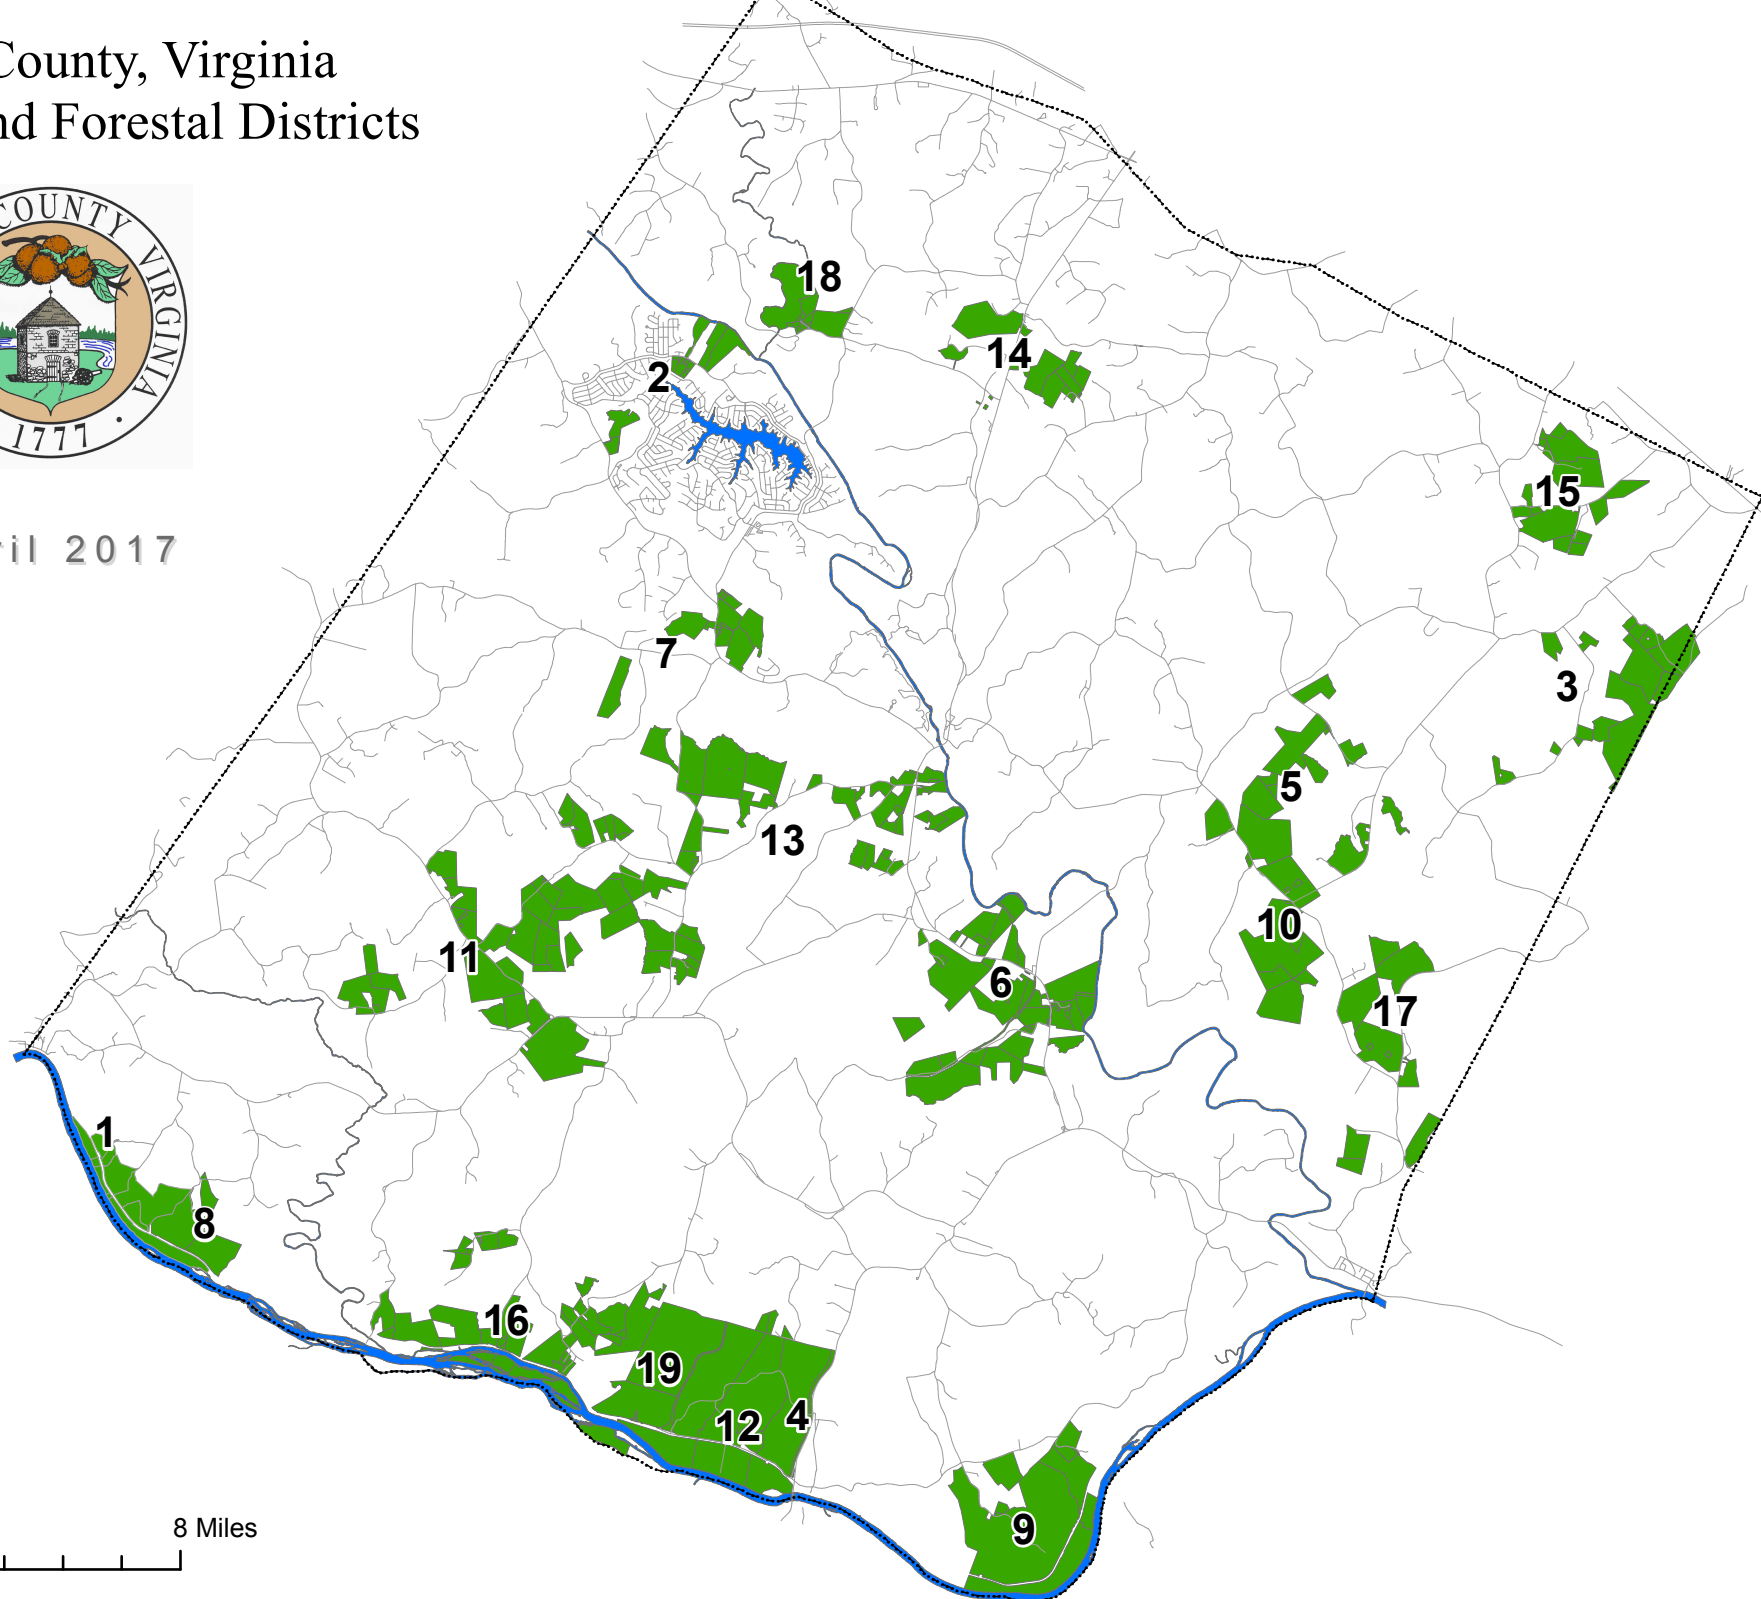

# Fluvanna County, Virginia Agricultural and Forestal Districts

April 2017

- ### Legend
-  County Boundary
  -  County Roads
  -  1. Adams Creek
  -  2. Bourne Tract
  -  3. Bowlesville
  -  4. Bremo Recess
  -  5. Byrd Creek
  -  6. Carysbrook
  -  7. Cunningham Acres
  -  8. Dobby Creek
  -  9. Glenarvon
  -  10. Granite Hills
  -  11. Kidds Store
  -  12. Lower Bremo
  -  13. North 640
  -  14. Poorhouse
  -  15. Shepards
  -  16. Shores Hardware
  -  17. Stage Junction
  -  18. Union Mills
  -  19. Upper Bremo
  -  Water