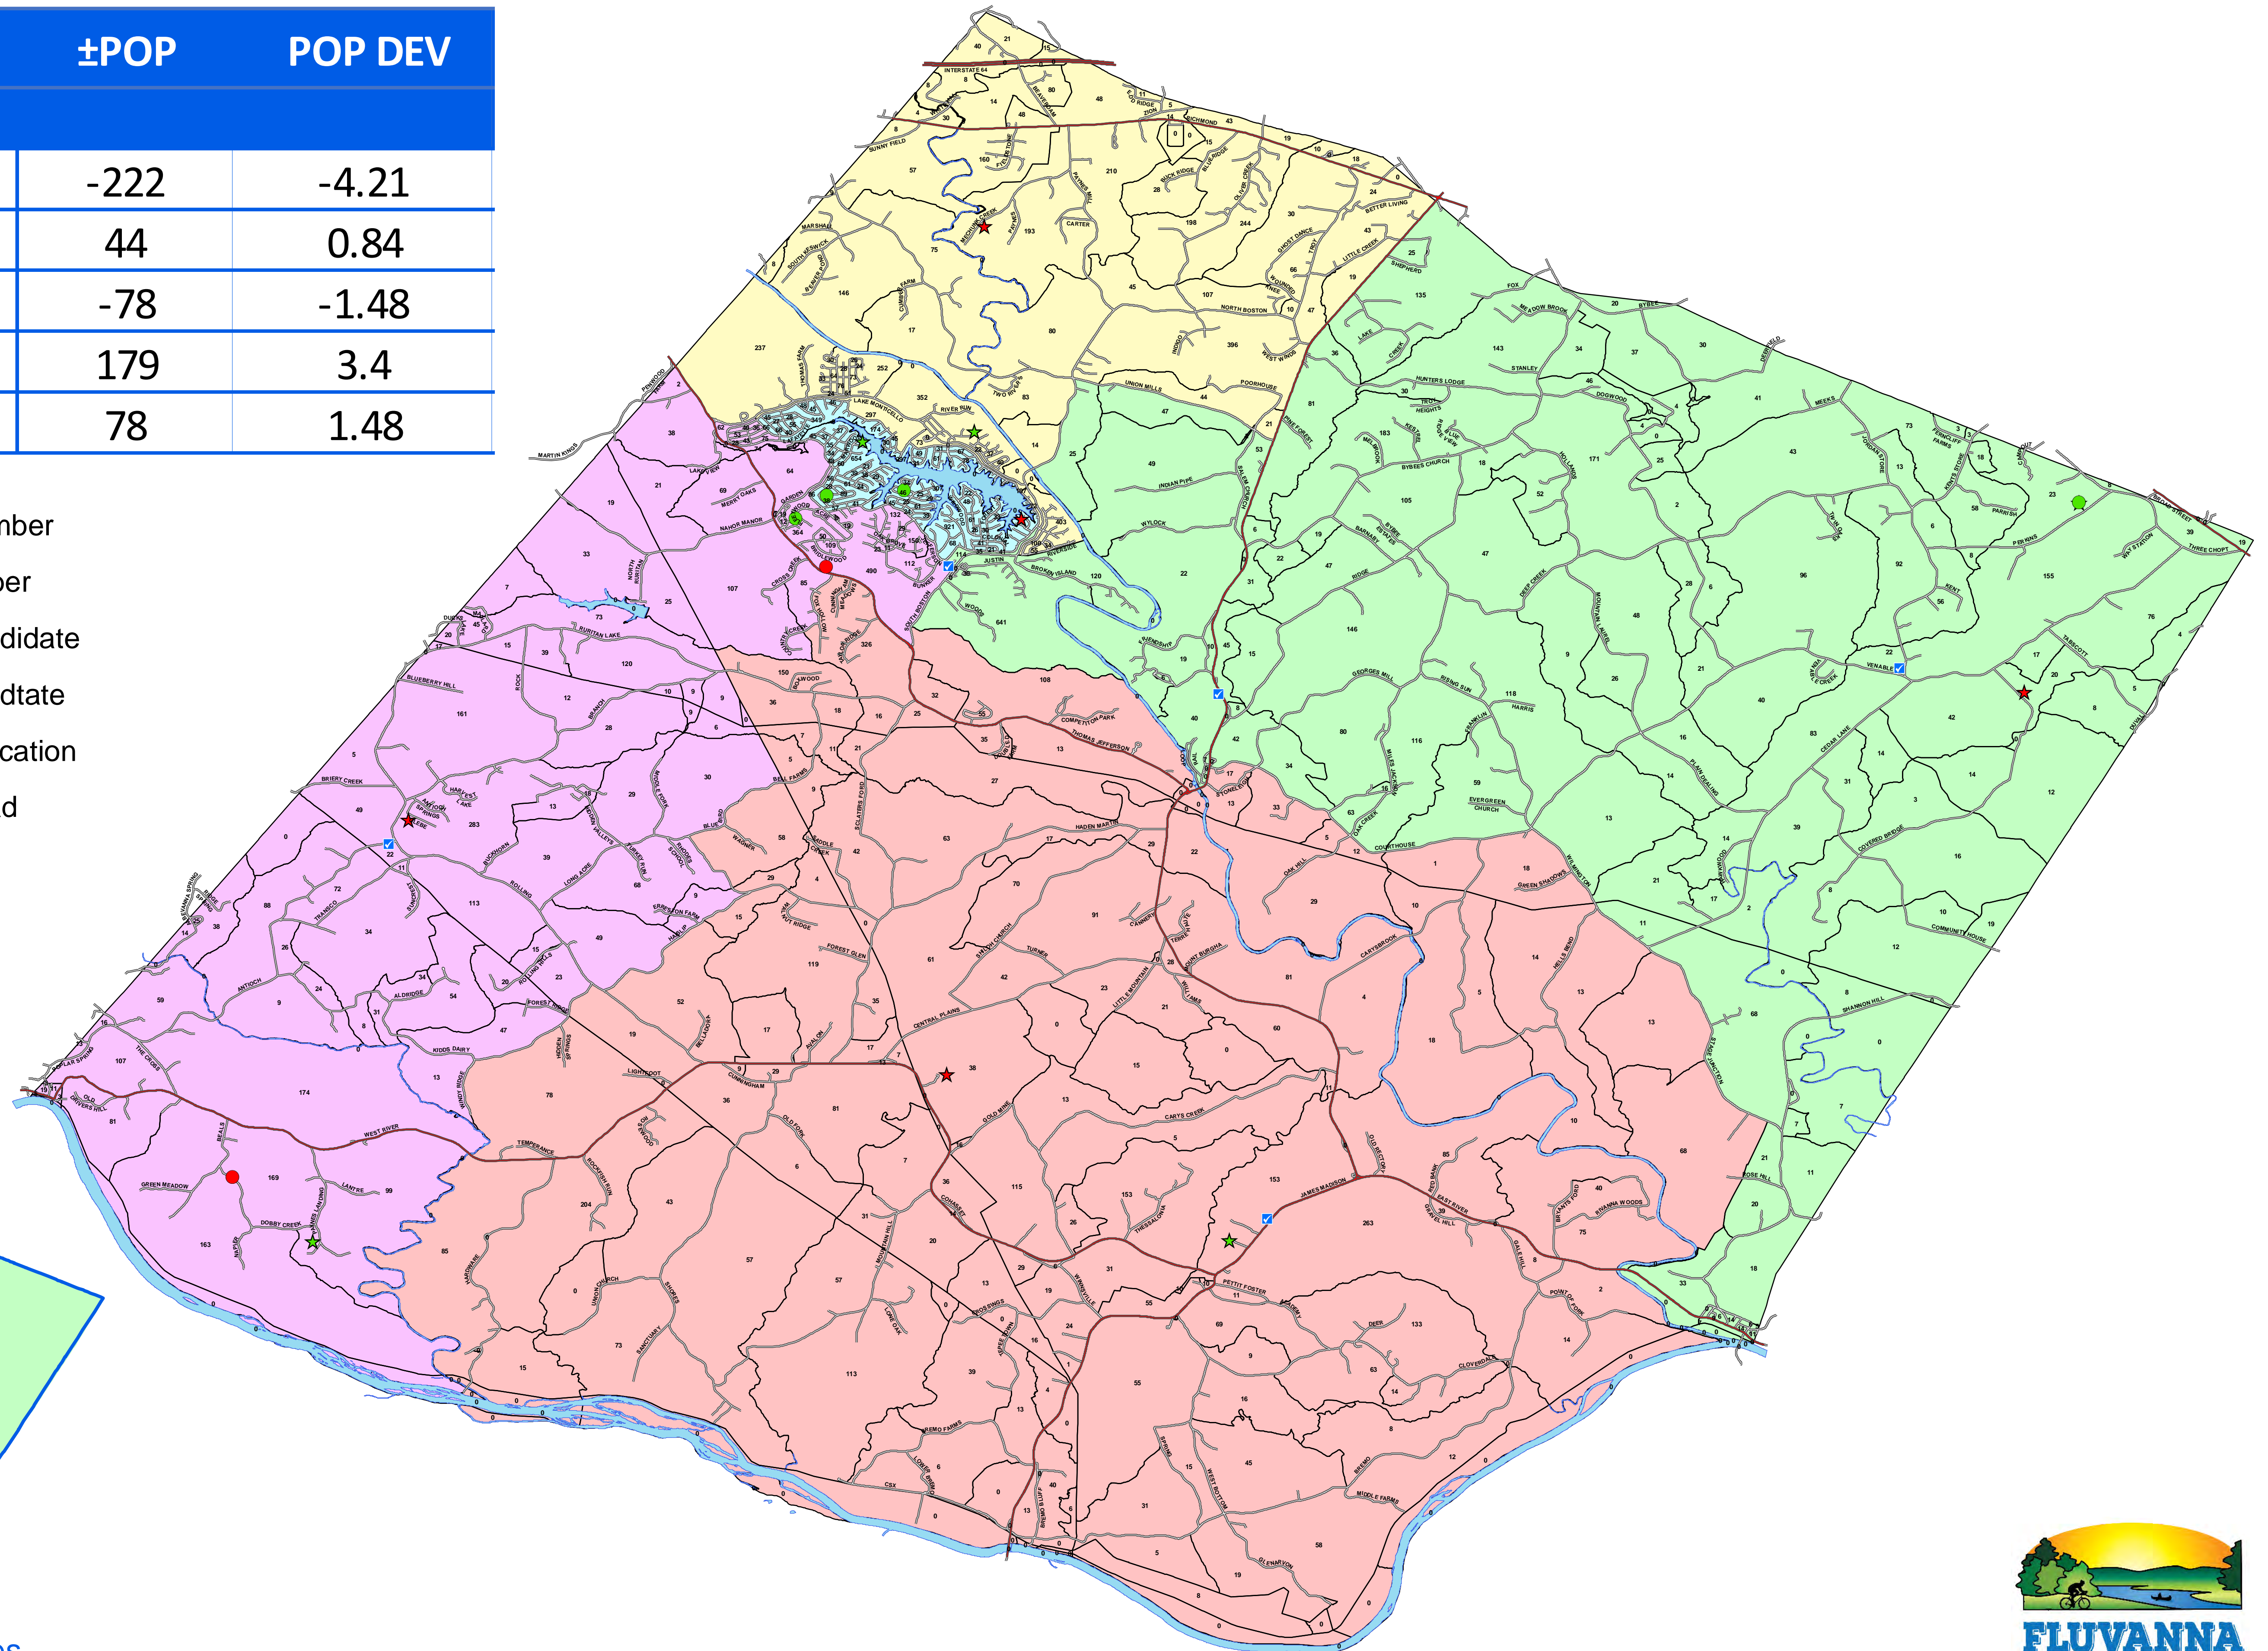

Fluvanna County Redistricting Committee: Five District Scenario 1

DISTRICT	POP	±POP	POP DEV
IDEAL	5262		
COLUMBIA	5040	-222	-4.21
CUNNINGHAM	5306	44	0.84
FORK UNION	5184	-78	-1.48
PALMYRA	5441	179	3.4
RIVANNA	5340	78	1.48

- Columbia
- Cunningham
- Fork Union
- Palmyra
- Rivanna
- Census Block
- ★ BOS Member
- ★ SB Member
- BOS Candidate
- SB Candidate
- ☒ Voting Location
- Main Road

Current Voting District Boundaries