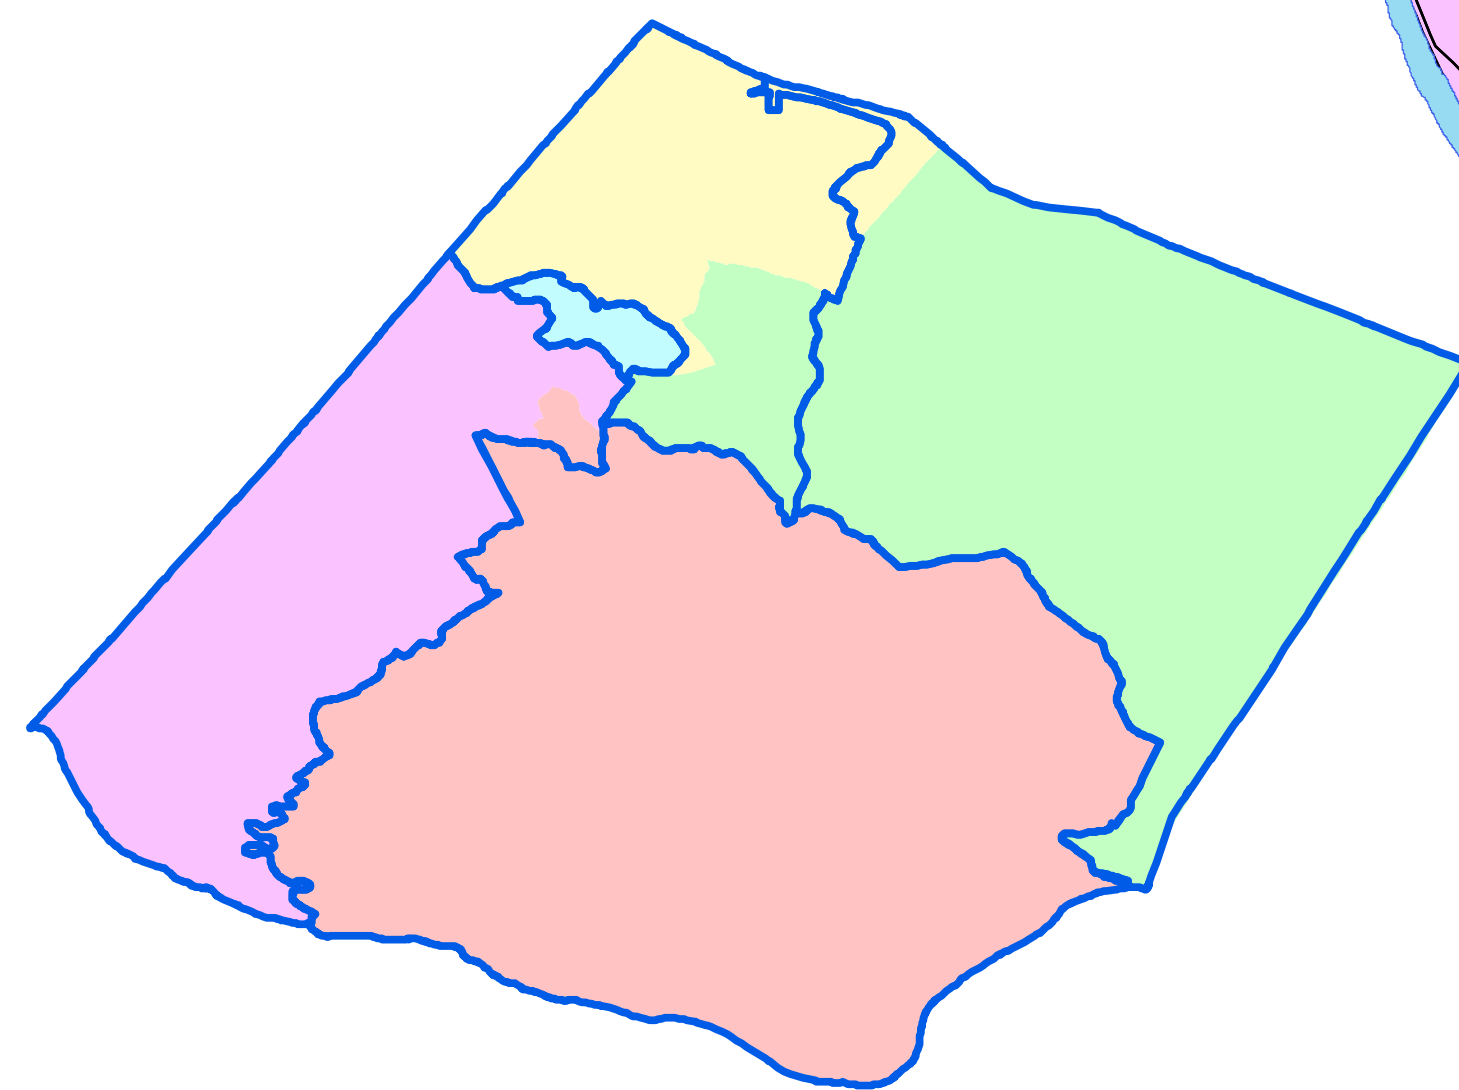

Fluvanna County Redistricting Committee: Five District Scenario 1

DISTRICT	POP	±POP	POP DEV
IDEAL	5262		
COLUMBIA	5040	-222	-4.21
CUNNINGHAM	5306	44	0.84
FORK UNION	5184	-78	-1.48
PALMYRA	5441	179	3.4
RIVANNA	5340	78	1.48

- Columbia
- Cunningham
- Fork Union
- Palmyra
- Rivanna
- Census Block
- ★ BOS Member
- ★ SB Member
- BOS Candidate
- SB Candidate
- ☒ Voting Location
- Main Road

Current Voting District Boundaries