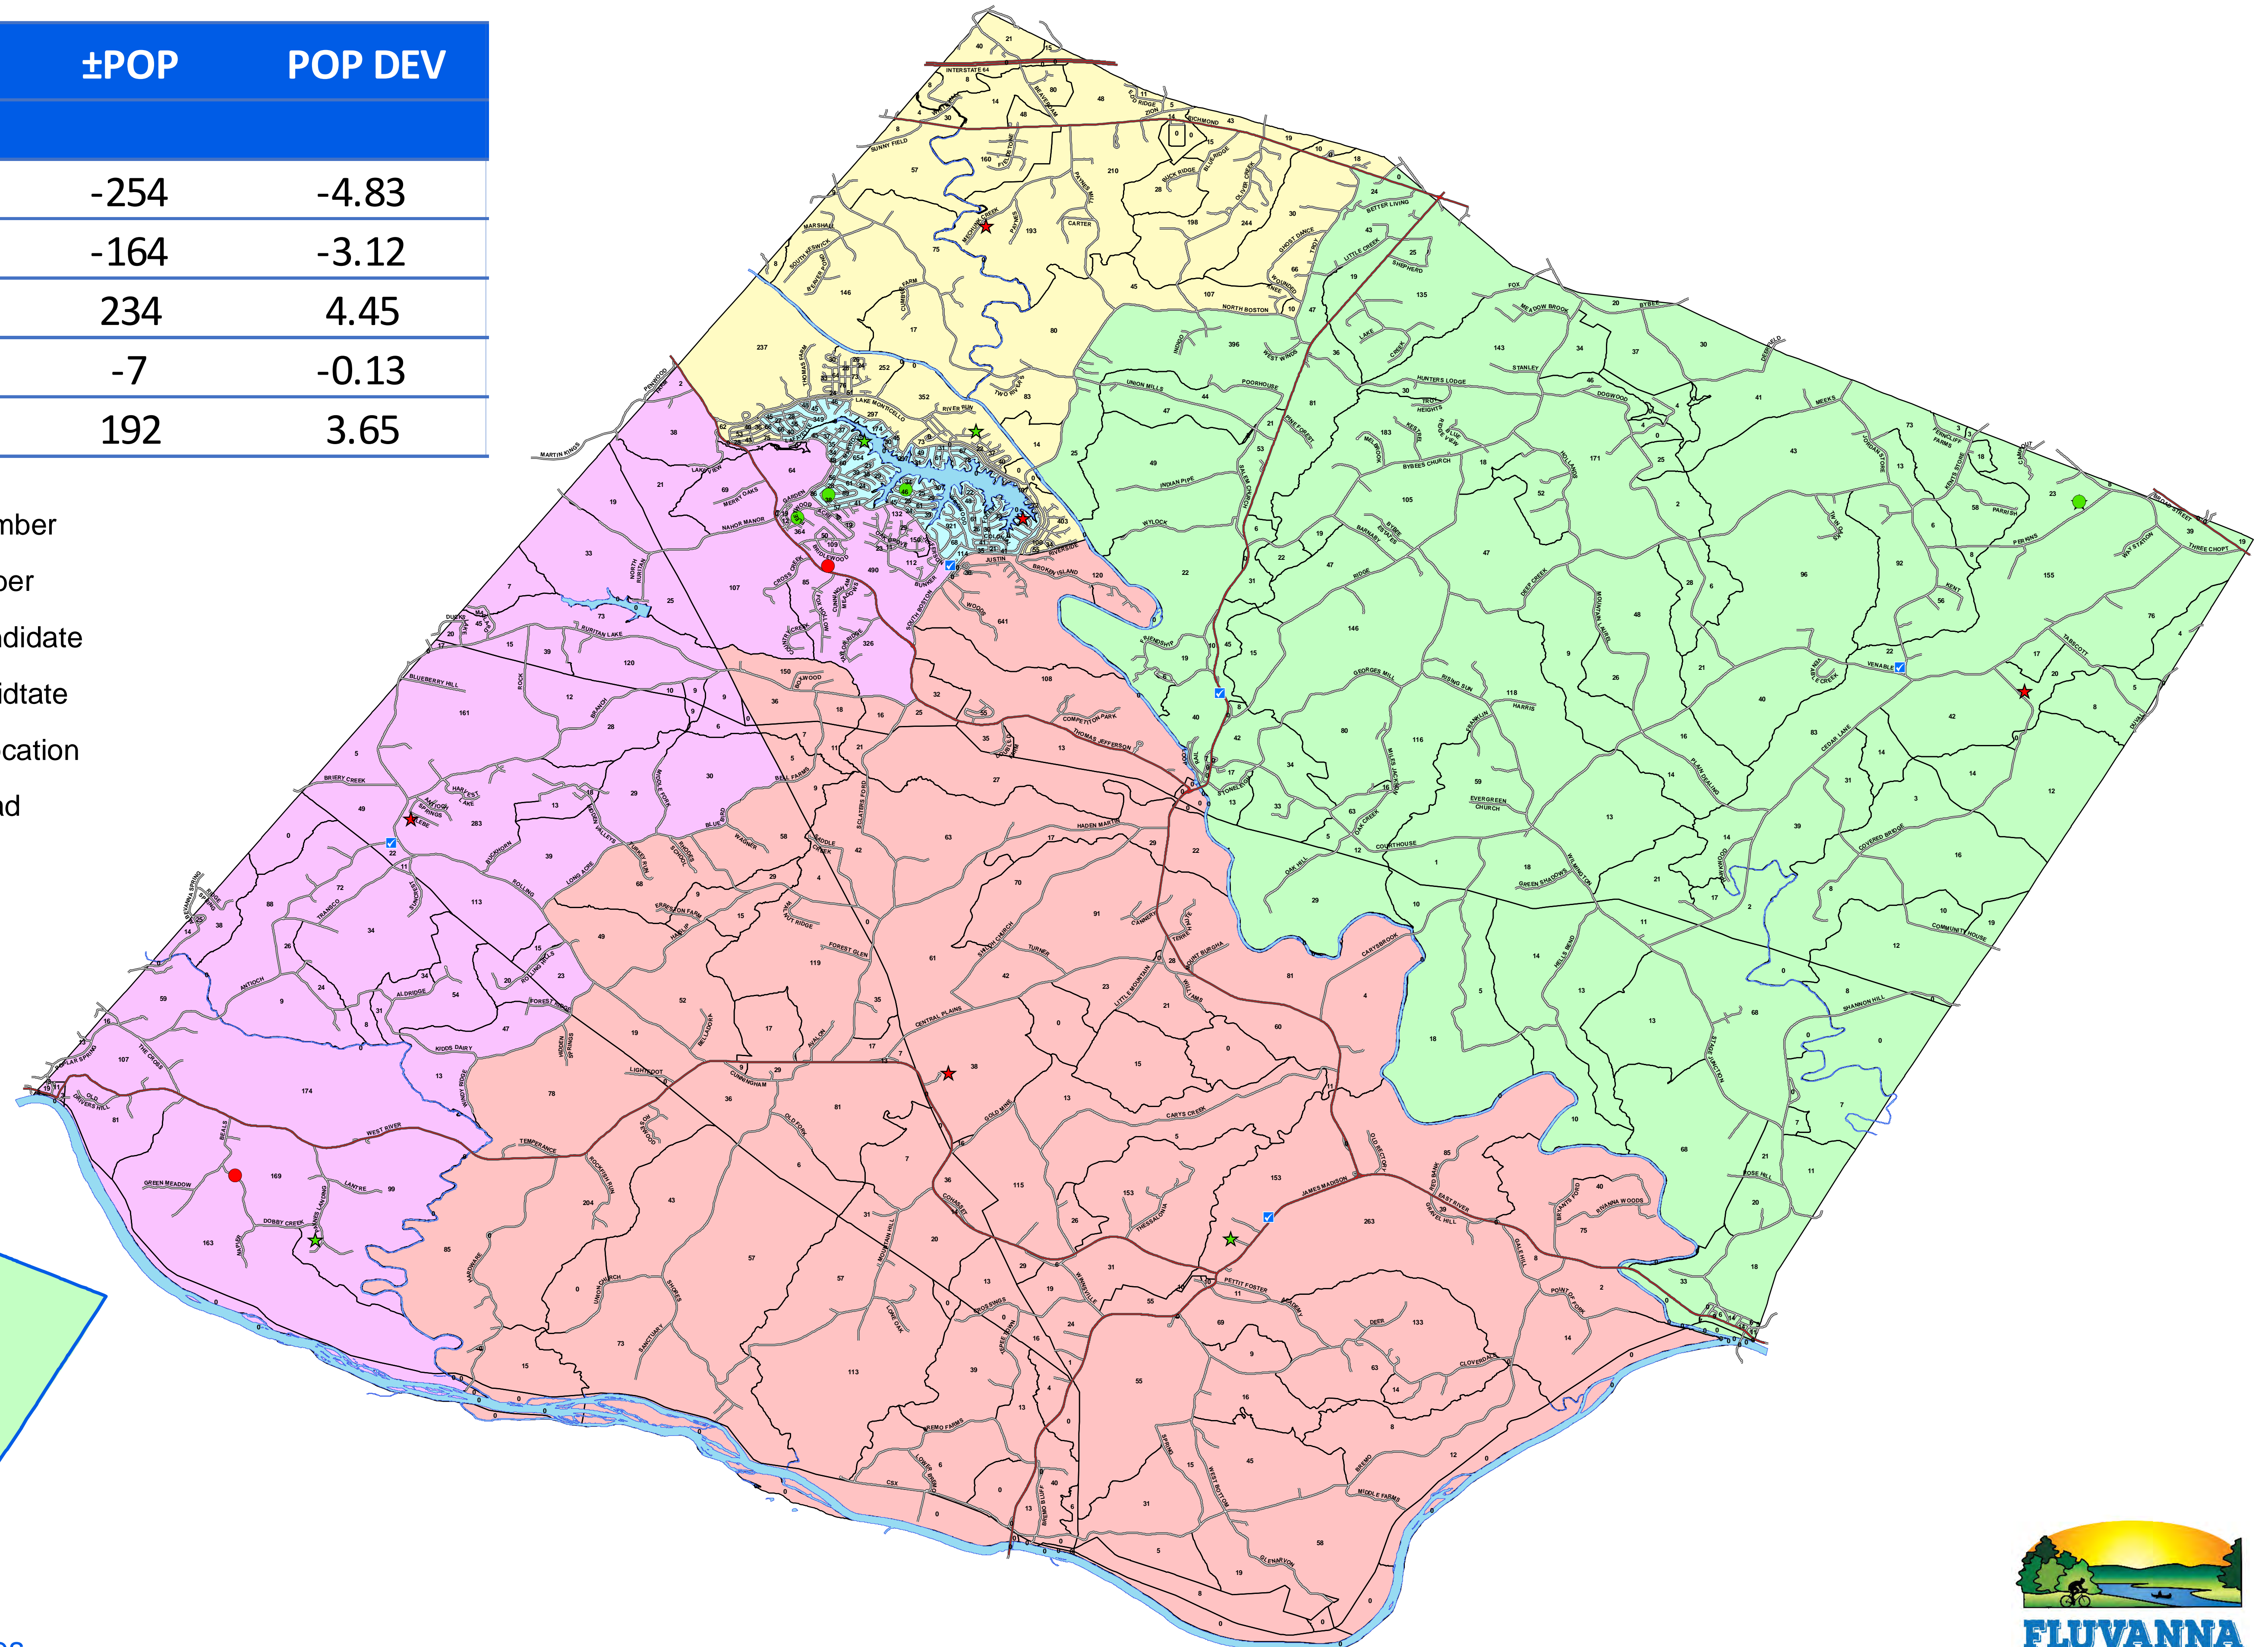

Fluvanna County Redistricting Committee: Five District Scenario 2

DISTRICT	POP	±POP	POP DEV
IDEAL	5262		
COLUMBIA	5008	-254	-4.83
CUNNINGHAM	5098	-164	-3.12
FORK UNION	5496	234	4.45
PALMYRA	5255	-7	-0.13
RIVANNA	5454	192	3.65

- Columbia
- Cunningham
- Fork Union
- Palmyra
- Rivanna
- Census Block
- Main Road
- ★ BOS Member
- ★ SB Member
- BOS Candidate
- SB Candidate
- ☒ Voting Location

Current Voting District Boundaries