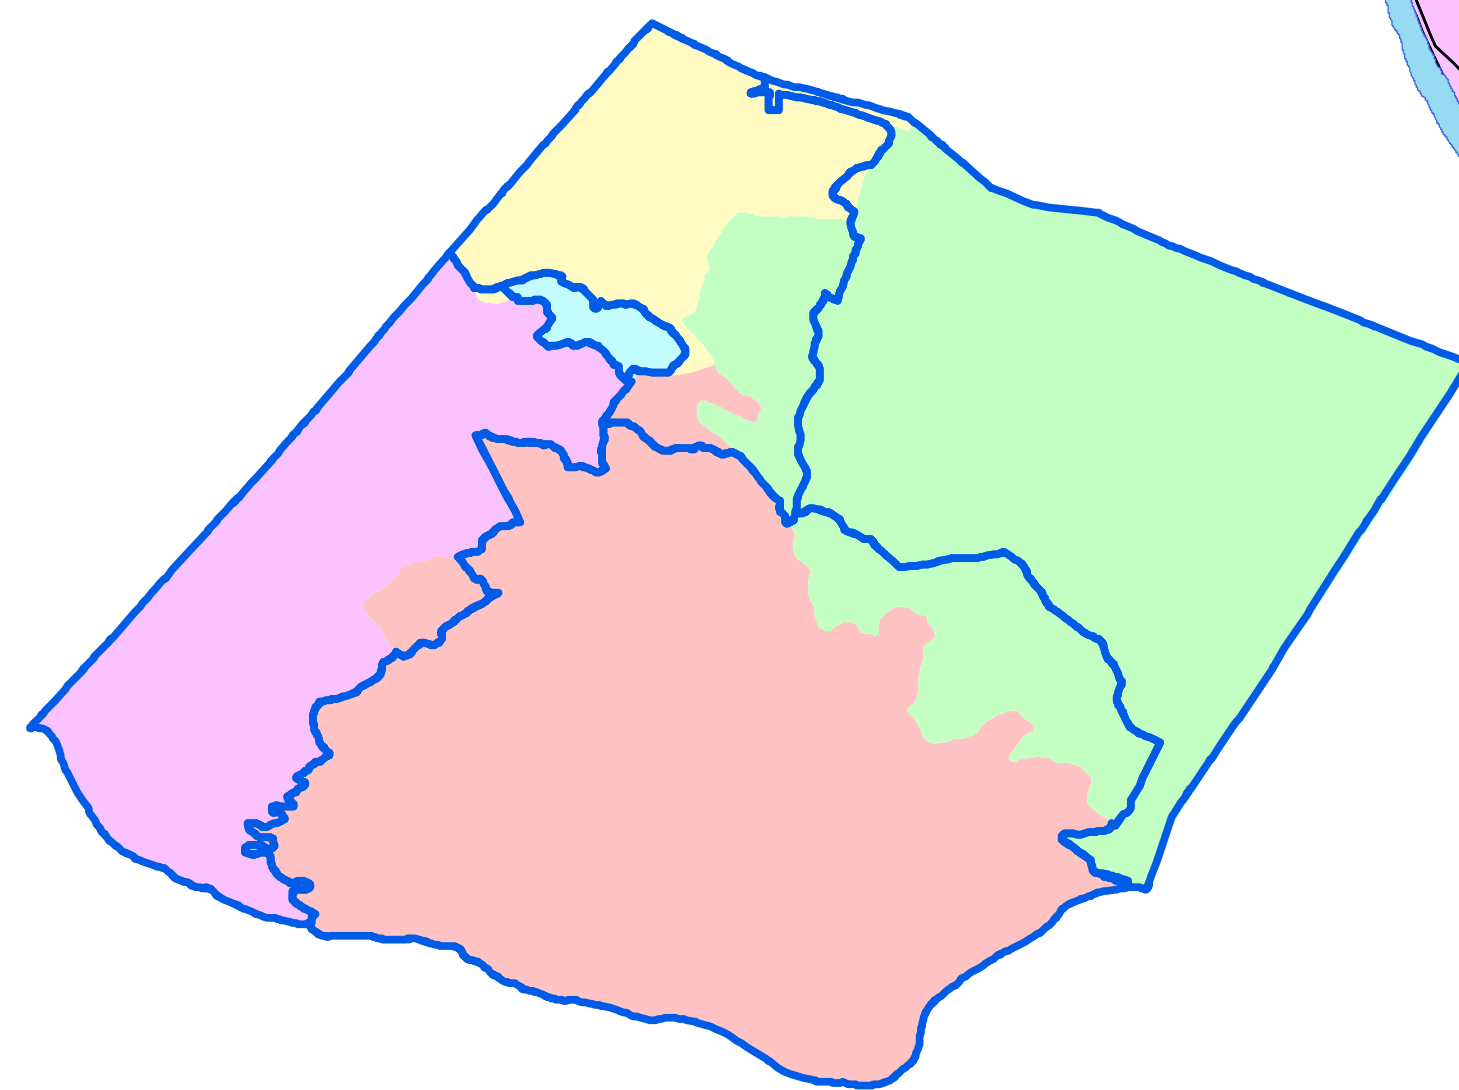

Fluvanna County Redistricting Committee: Five District Scenario 2

DISTRICT	POP	±POP	POP DEV
IDEAL	5262		
COLUMBIA	5008	-254	-4.83
CUNNINGHAM	5098	-164	-3.12
FORK UNION	5496	234	4.45
PALMYRA	5255	-7	-0.13
RIVANNA	5454	192	3.65

- Columbia
- Cunningham
- Fork Union
- Palmyra
- Rivanna
- Census Block
- Main Road
- ★ BOS Member
- ★ SB Member
- BOS Candidate
- SB Candidate
- ☒ Voting Location

Current Voting District Boundaries