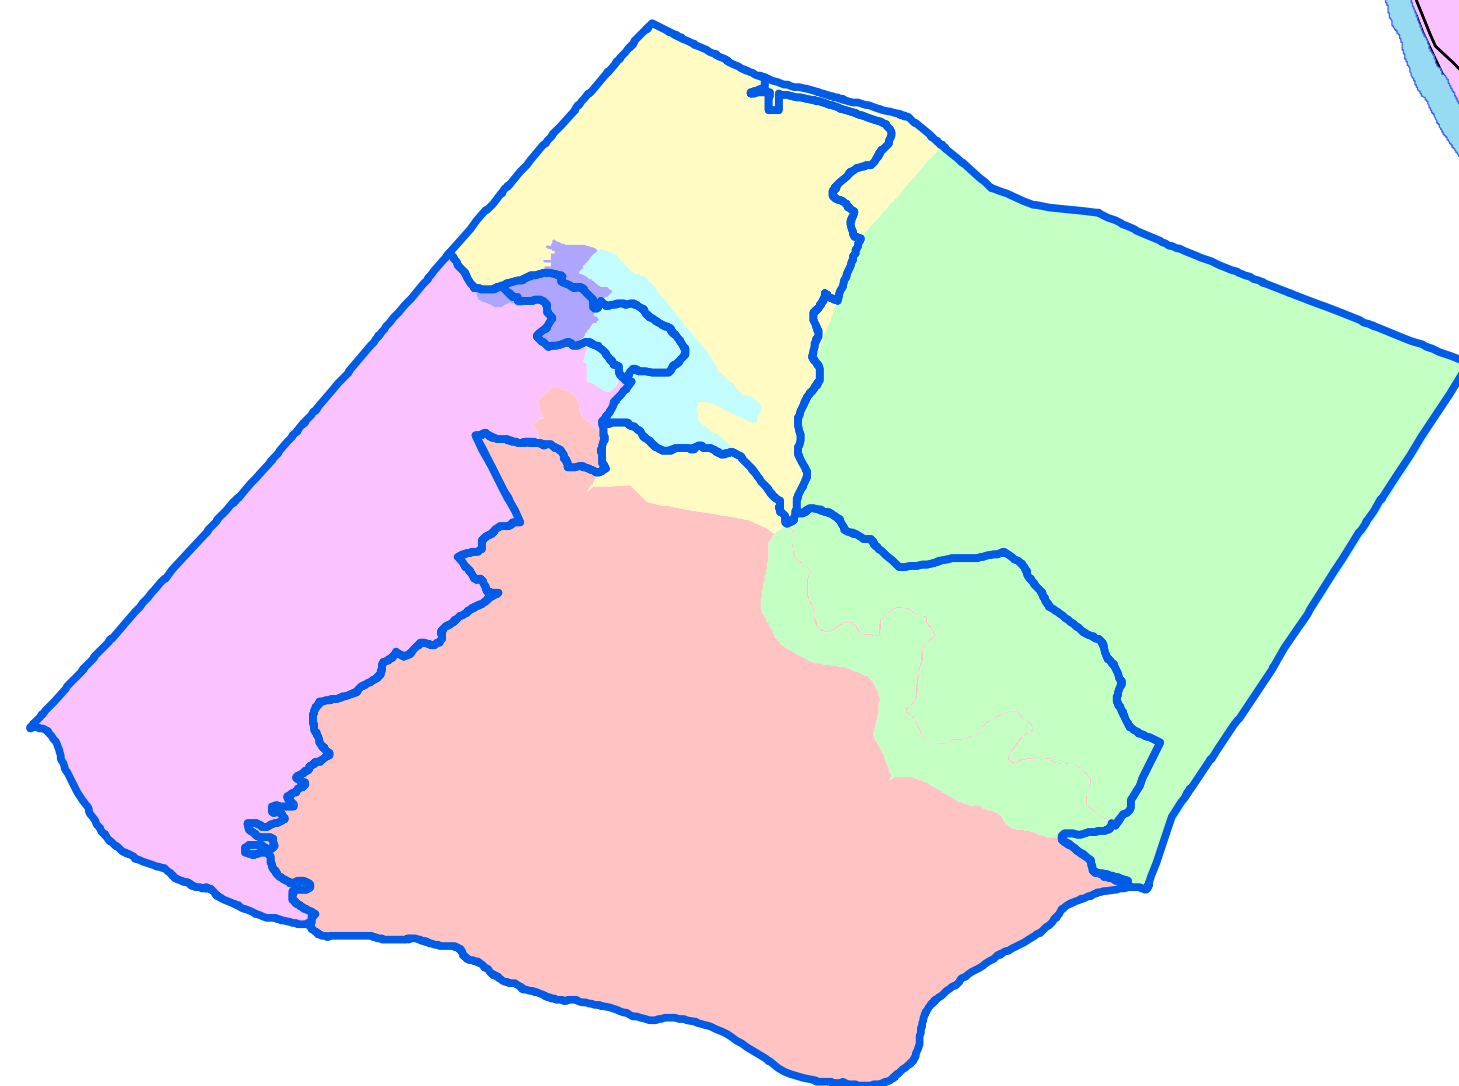

# Fluvanna County Redistricting Committee: Six District Scenario

DISTRICT	POP	±POP	POP DEV
<b>IDEAL</b>	<b>4385</b>		
COLUMBIA	4441	56	1.28
CUNNINGHAM	4372	-13	-0.3
FORK UNION	4330	-55	-1.25
PALMYRA	4172	-213	-4.86
RIVANNA	4457	72	1.64
NEW DISTRICT	4539	154	3.51

- Columbia
- Cunningham
- Fork Union
- Palmyra
- Rivanna
- New District
- Census Block
- ★ BOS Member
- ★ SB Member
- BOS Candidate
- SB Candidate
- ☒ Voting Location
- Main Road

Current Voting District Boundaries