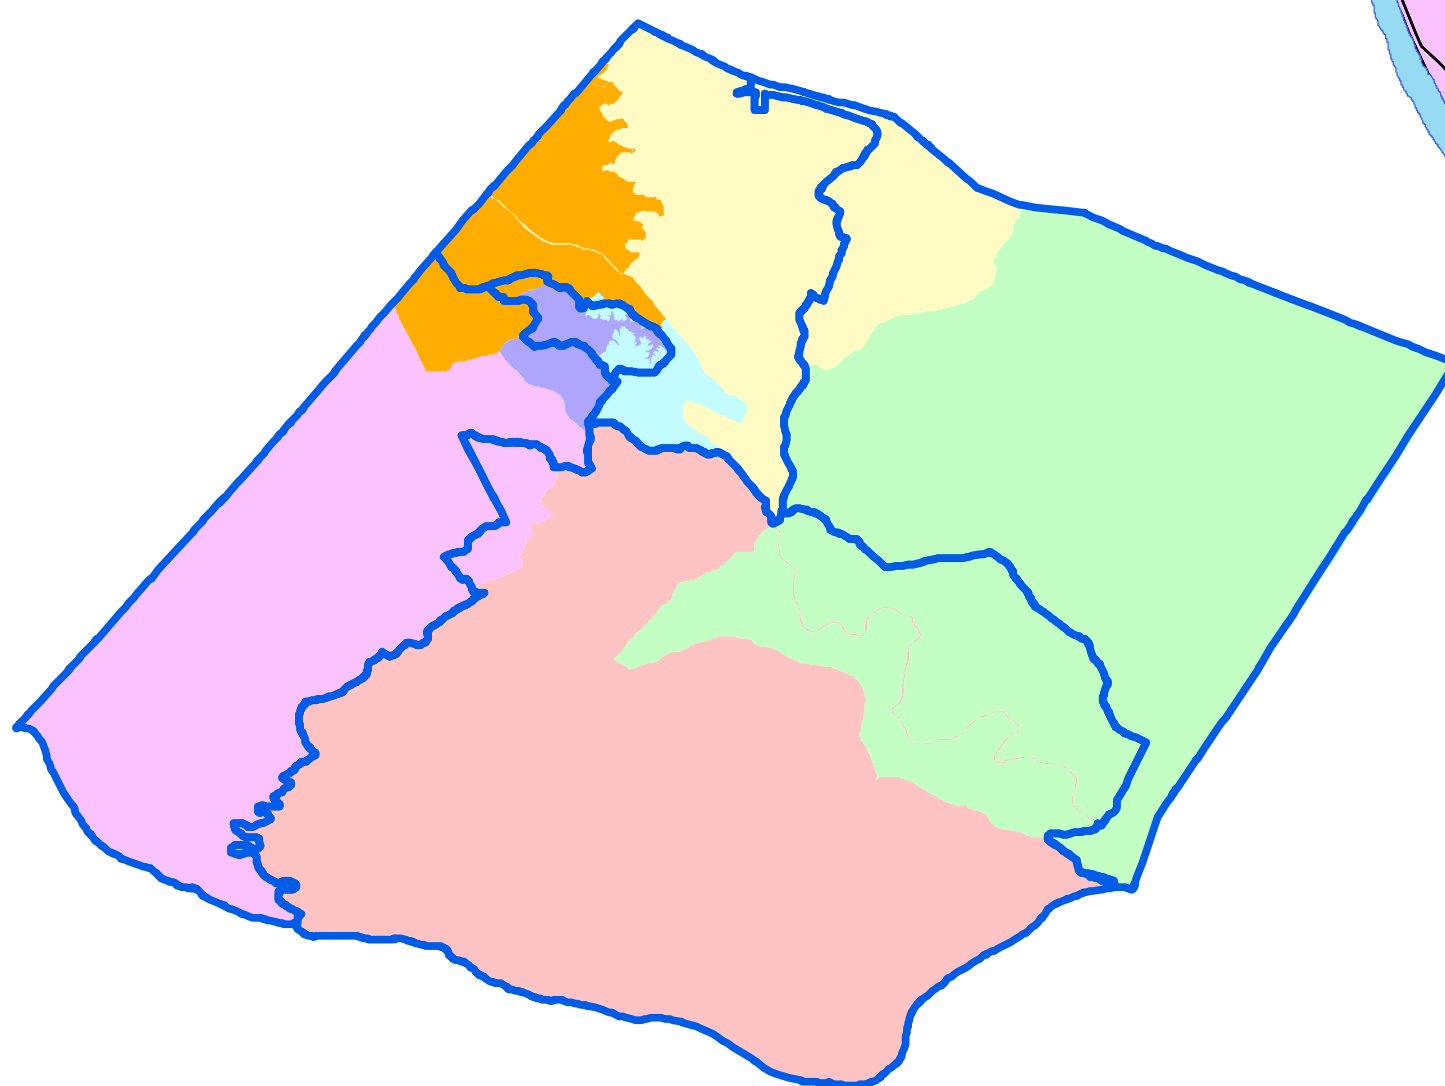

Fluvanna County Redistricting Committee: Seven District Scenario 1

DISTRICT	POP	±POP	POP DEV
IDEAL	3759		
COLUMBIA	3700	-59	-1.57
CUNNINGHAM	3704	-55	-1.46
FORK UNION	3788	29	0.77
PALMYRA	3691	-68	-1.81
RIVANNA	3710	-49	-1.3
NEWDISTRICT 6	3810	51	1.36
NEWDISTRICT 7	3908	149	3.96

- Columbia
 - Palmyra
 - Cunningham
 - Fork Union
 - Rivanna
 - New District 6
 - New District 7
 - Census Block
- ★ BOS Member
 - ★ SB Member
 - BOS Candidate
 - SB Candidate
 - Voting Location
 - Main Road

Current Voting District Boundaries