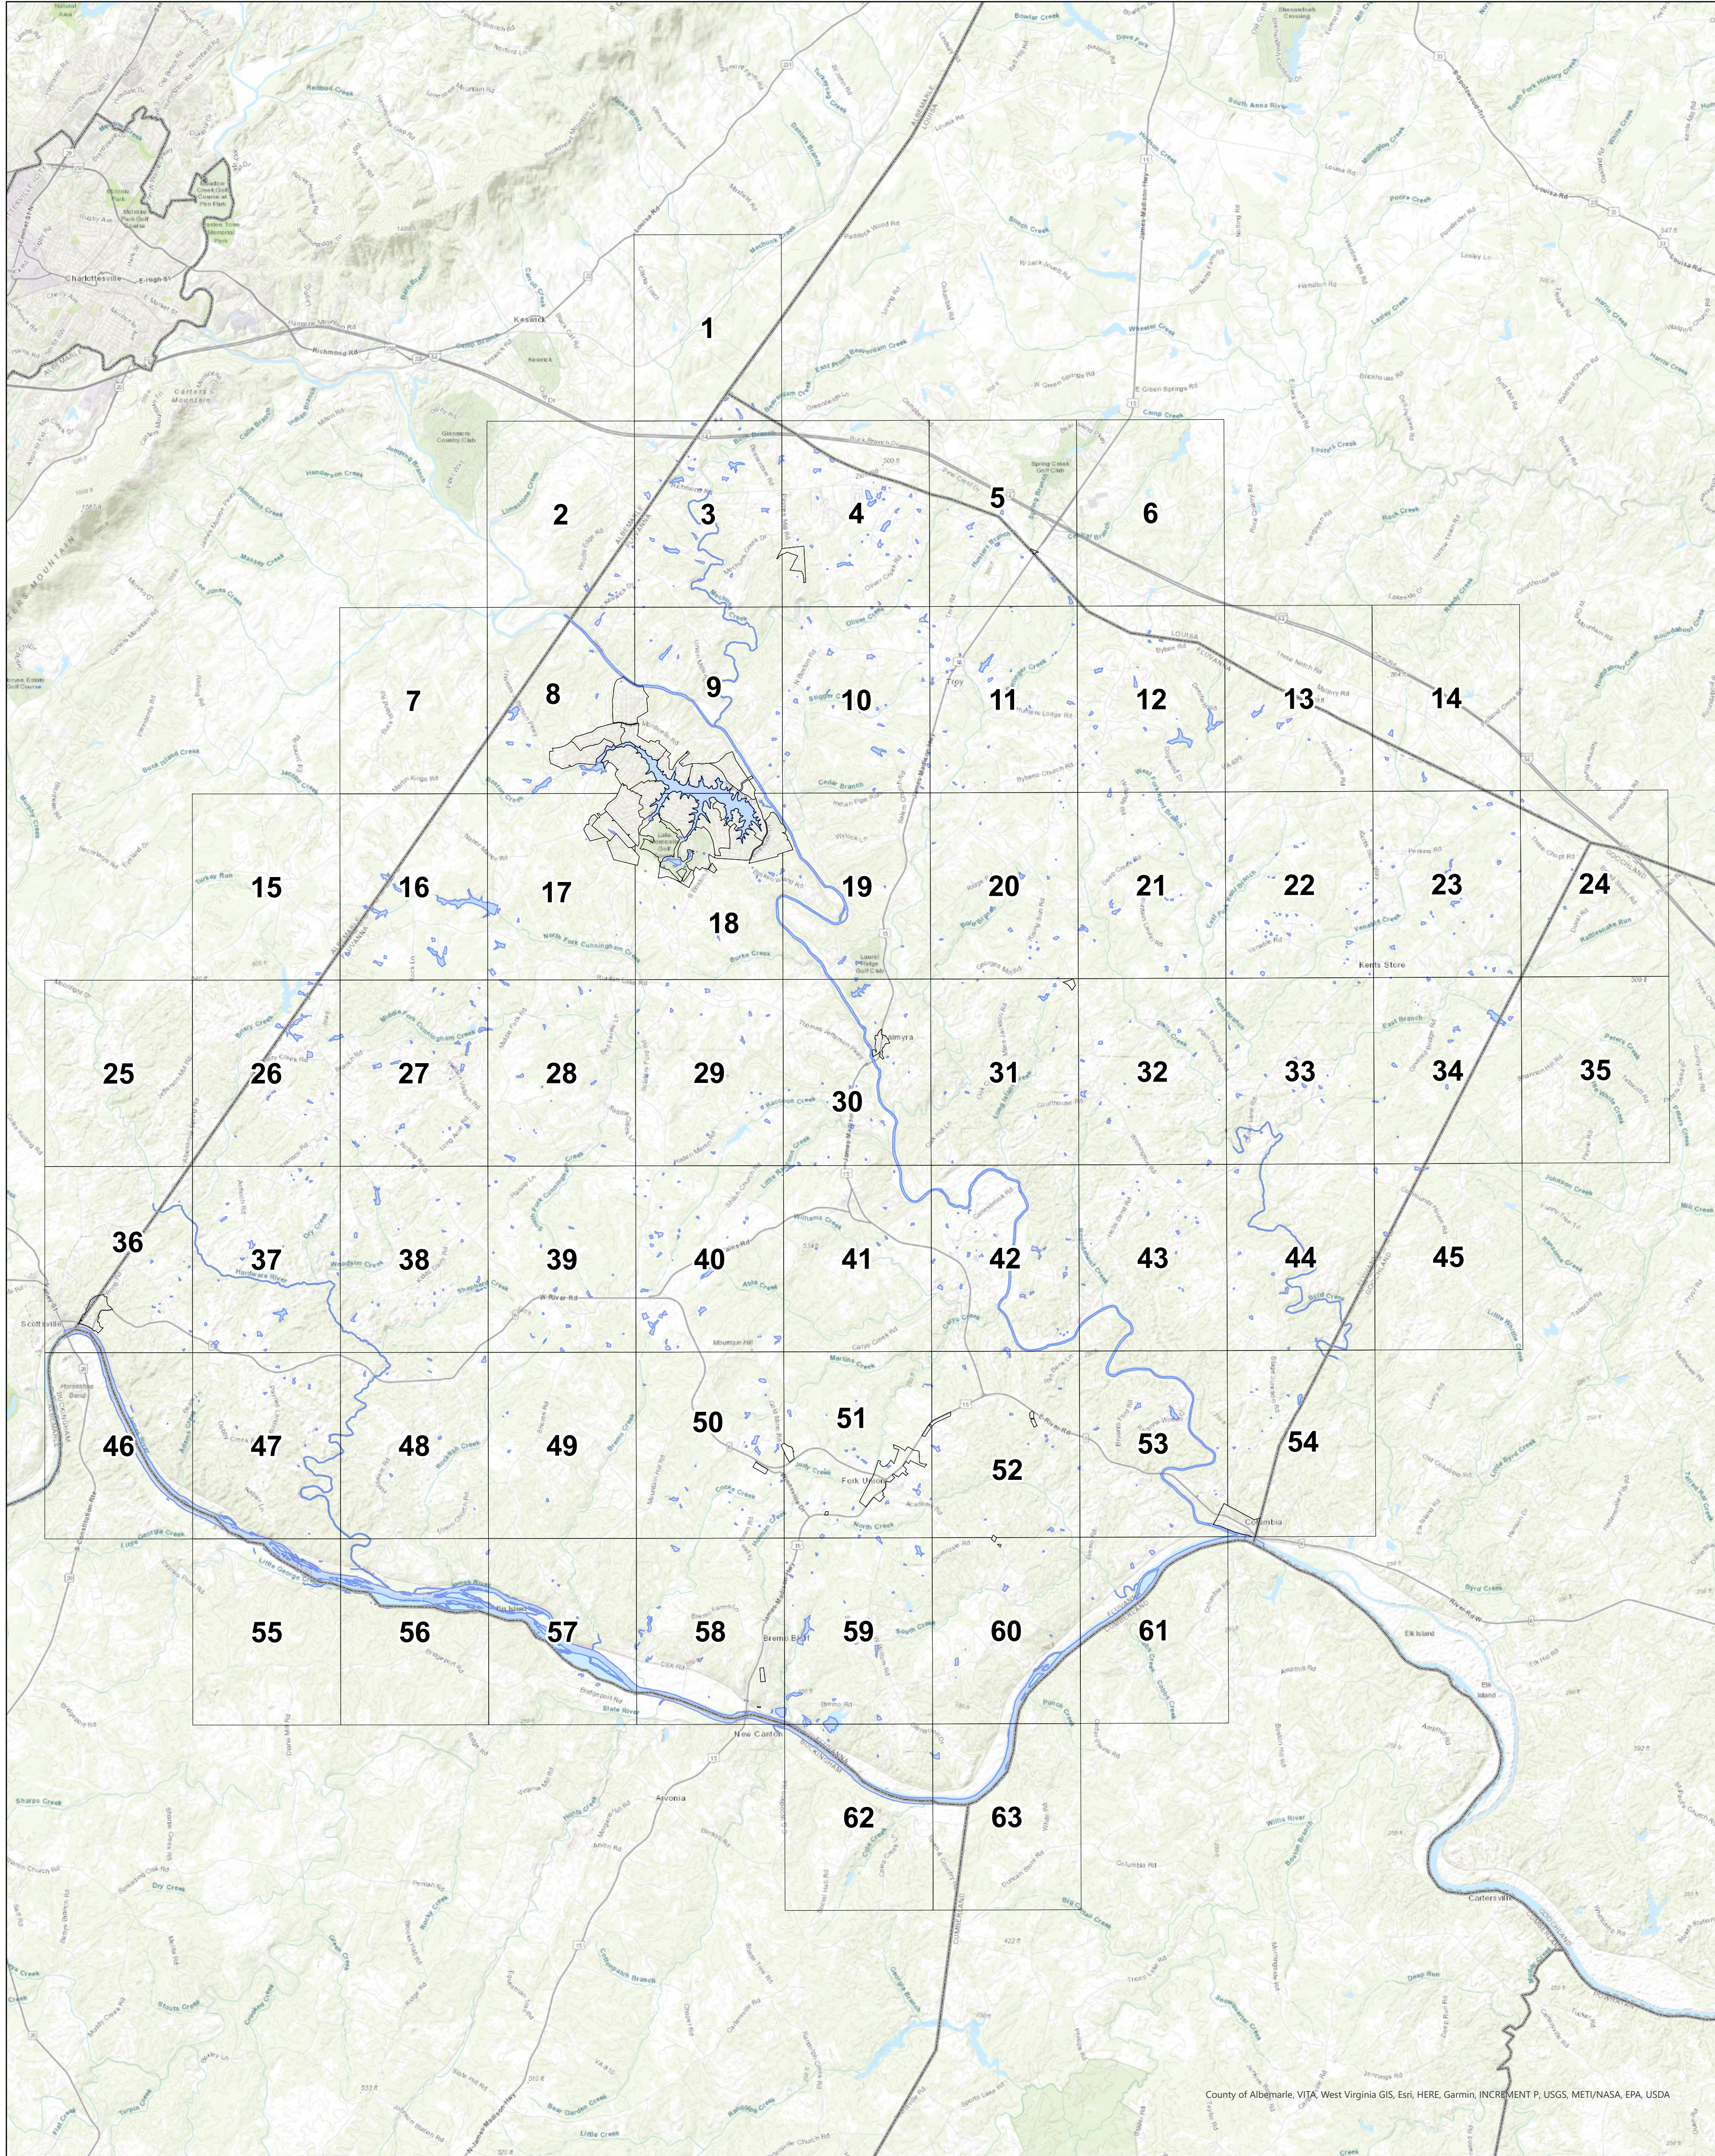

FLUVANNA COUNTY, VIRGINIA

INDEX MAP

0 10,000 20,000
Feet

Legend	
	Waterbodies
	Tax Sheet Grid
	County Boundaries

1:84,000

REVISION NOTES	
Printed by Hurt & Proffitt, Inc. on:	4/3/2024
Data updated as of:	12/31/2023