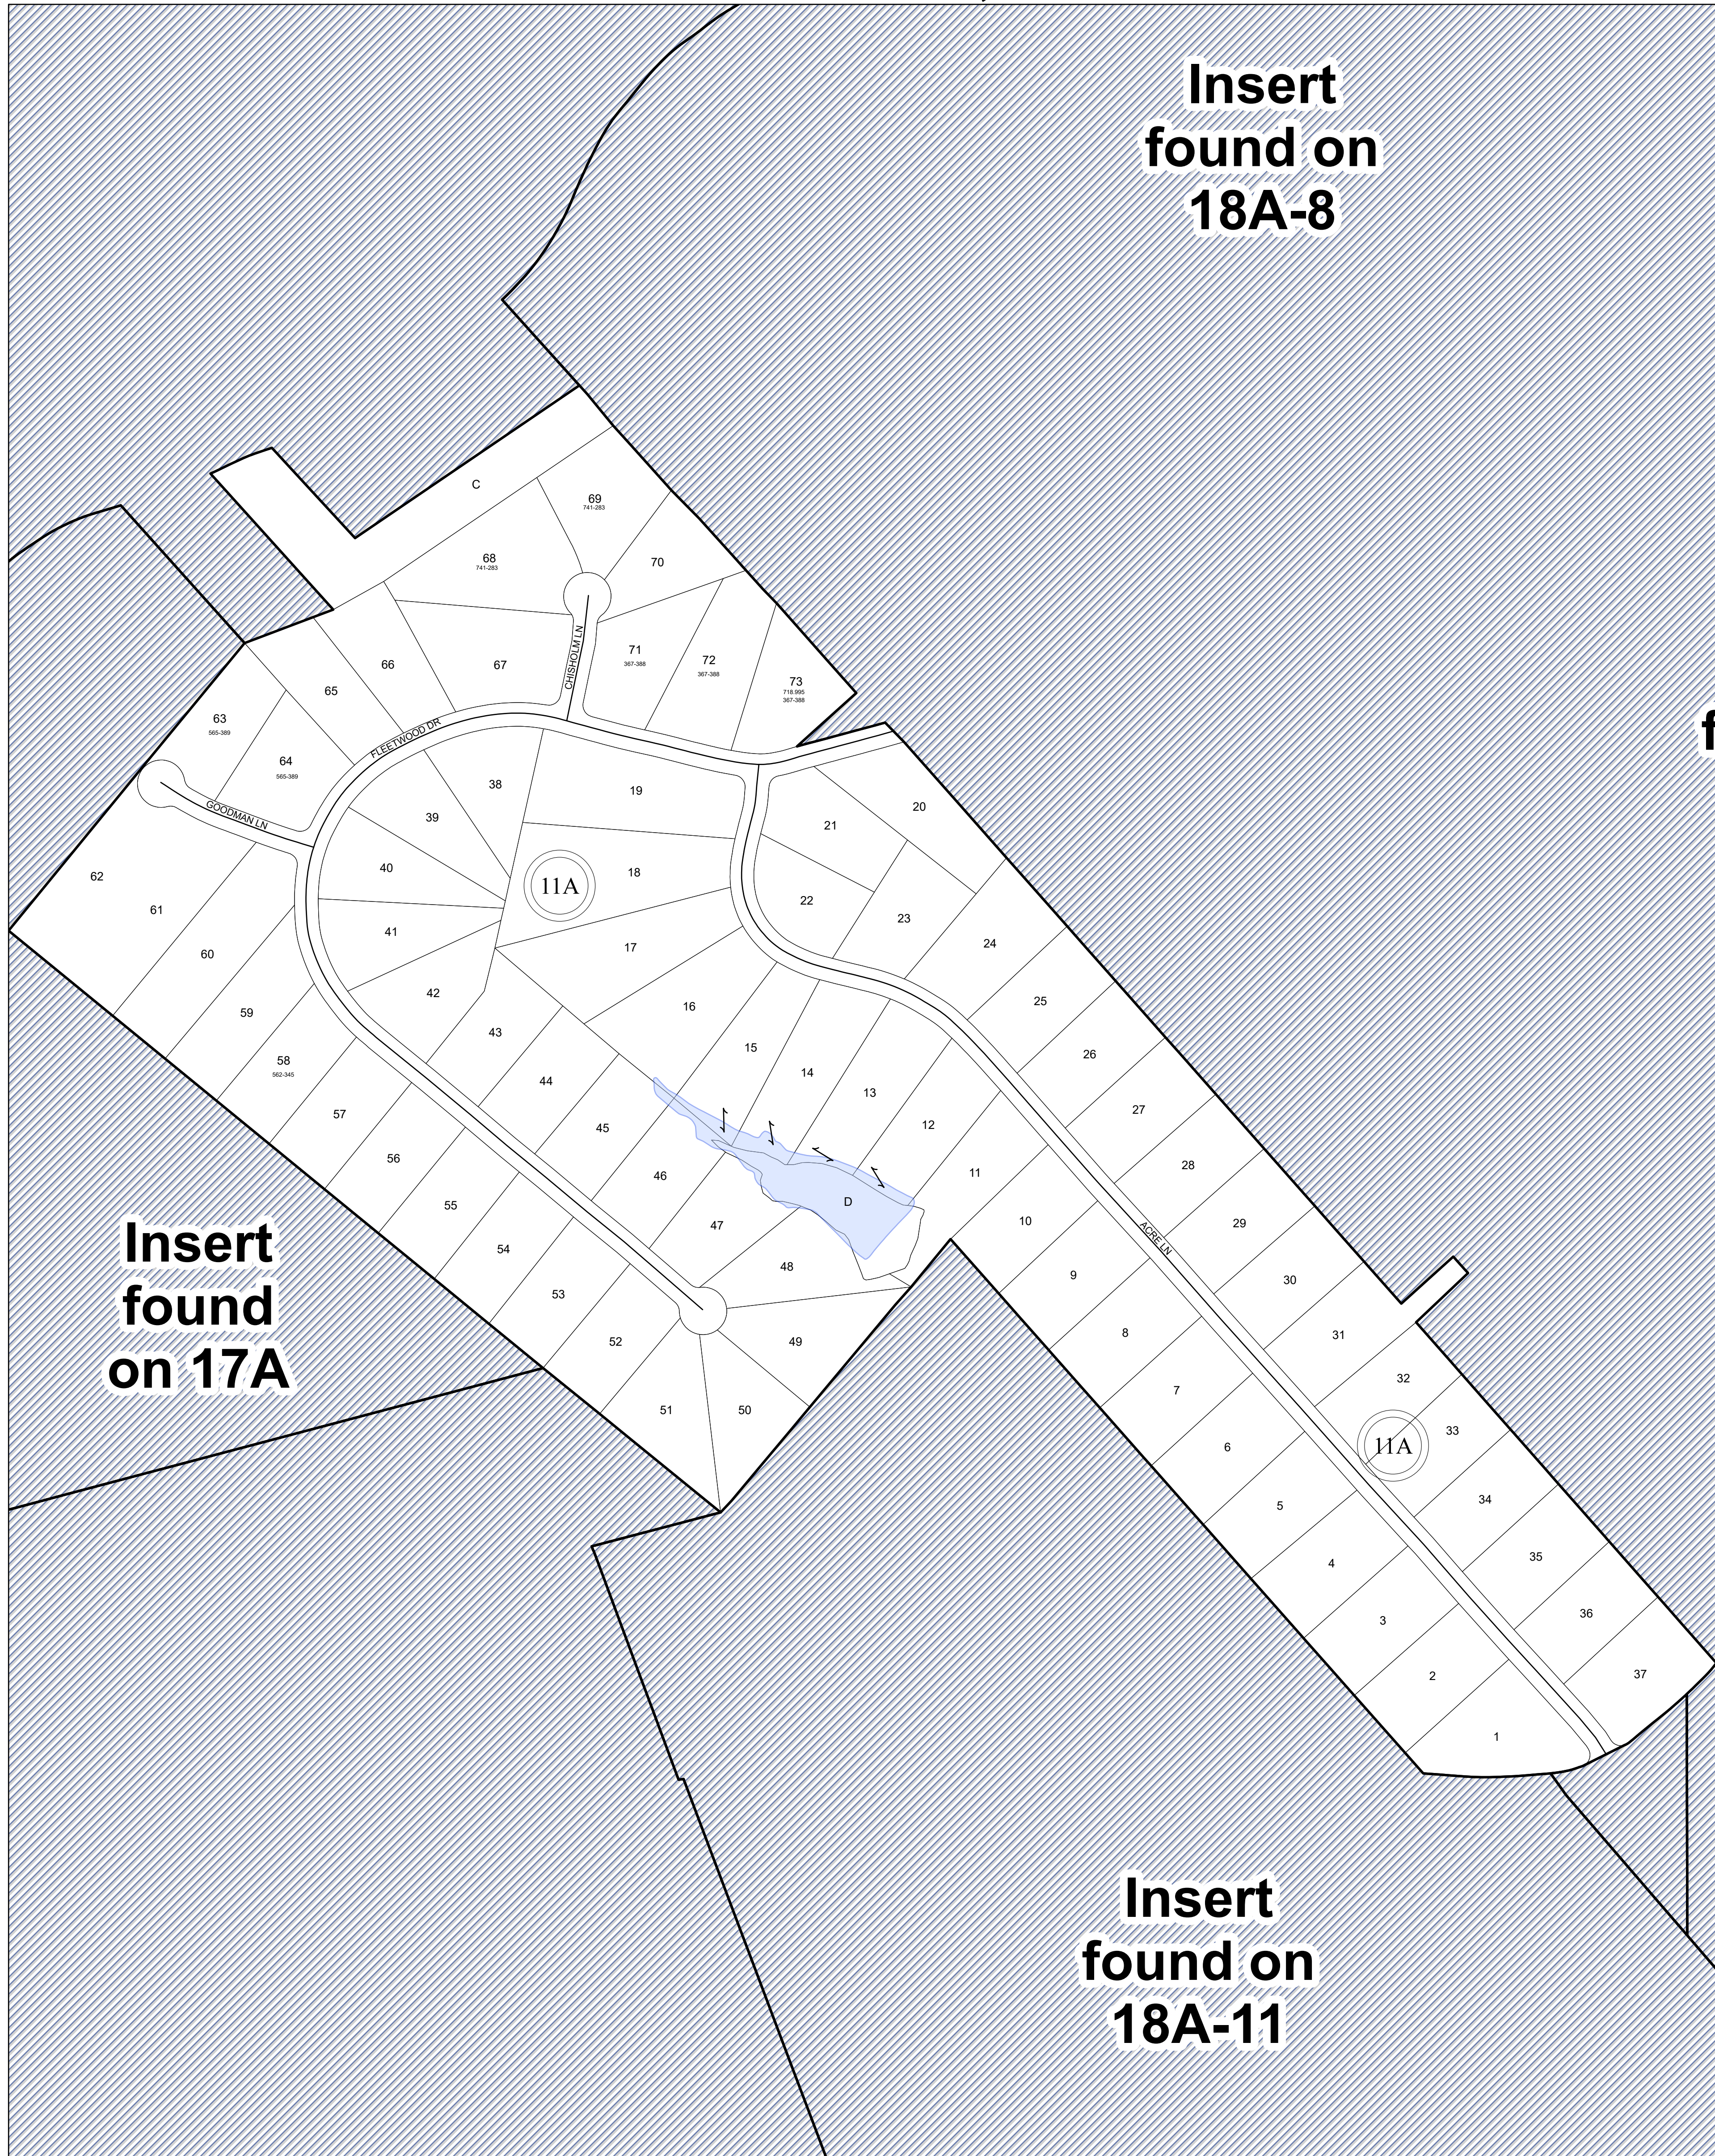

FLUVANNA COUNTY, VIRGINIA

Insert
found on
18A-8

Insert
found
on 17A

Insert
found on
18A-11

SECTION 18A-11A

Legend

- Roads
- Waterline
- Waterbodies
- County Boundaries
- Parcels
- Tax Sheet Grid

1:2,169

REVISION NOTES

Printed by Hurt & Proffitt, Inc. on: 4/3/2024
Data updated as of: 12/31/2023