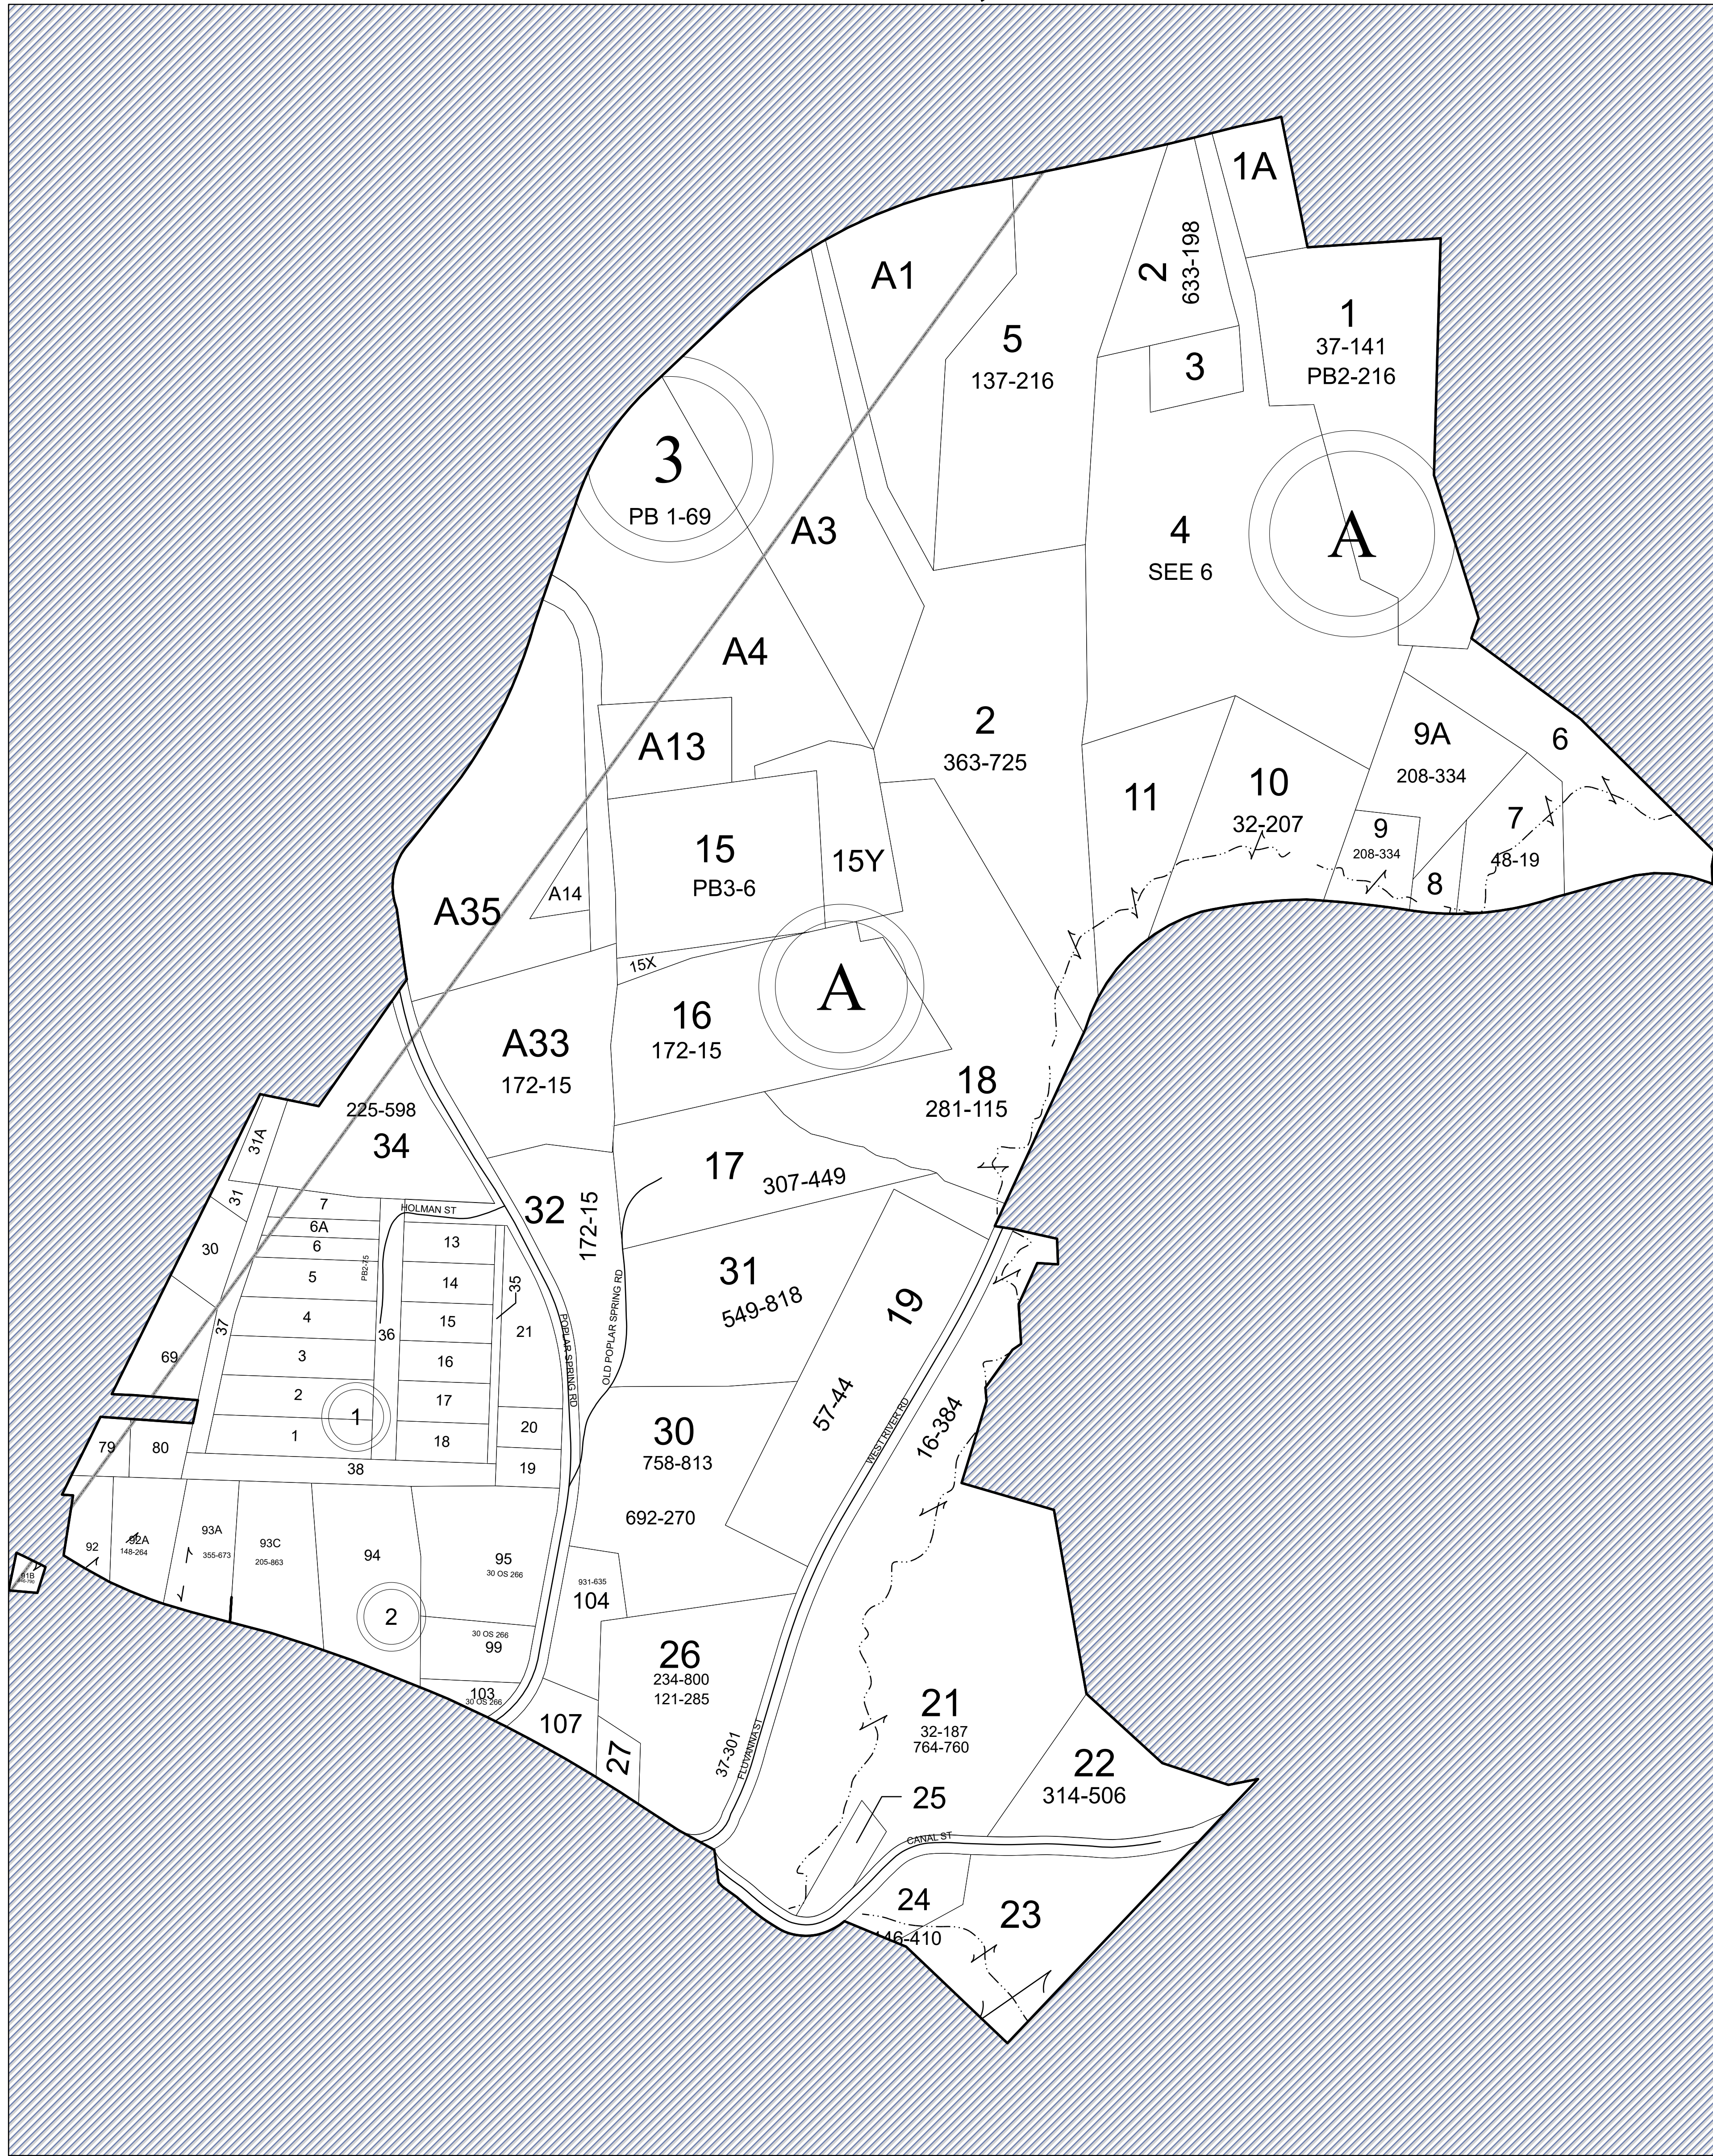

FLUVANNA COUNTY, VIRGINIA

SECTION 36A

Legend

- Roads
- Waterline
- Waterbodies
- County Boundaries
- Parcels
- Tax Sheet Grid

1:1,682

REVISION NOTES

Printed by Hurt & Proffitt, Inc. on: 4/3/2024
Data updated as of: 12/31/2023