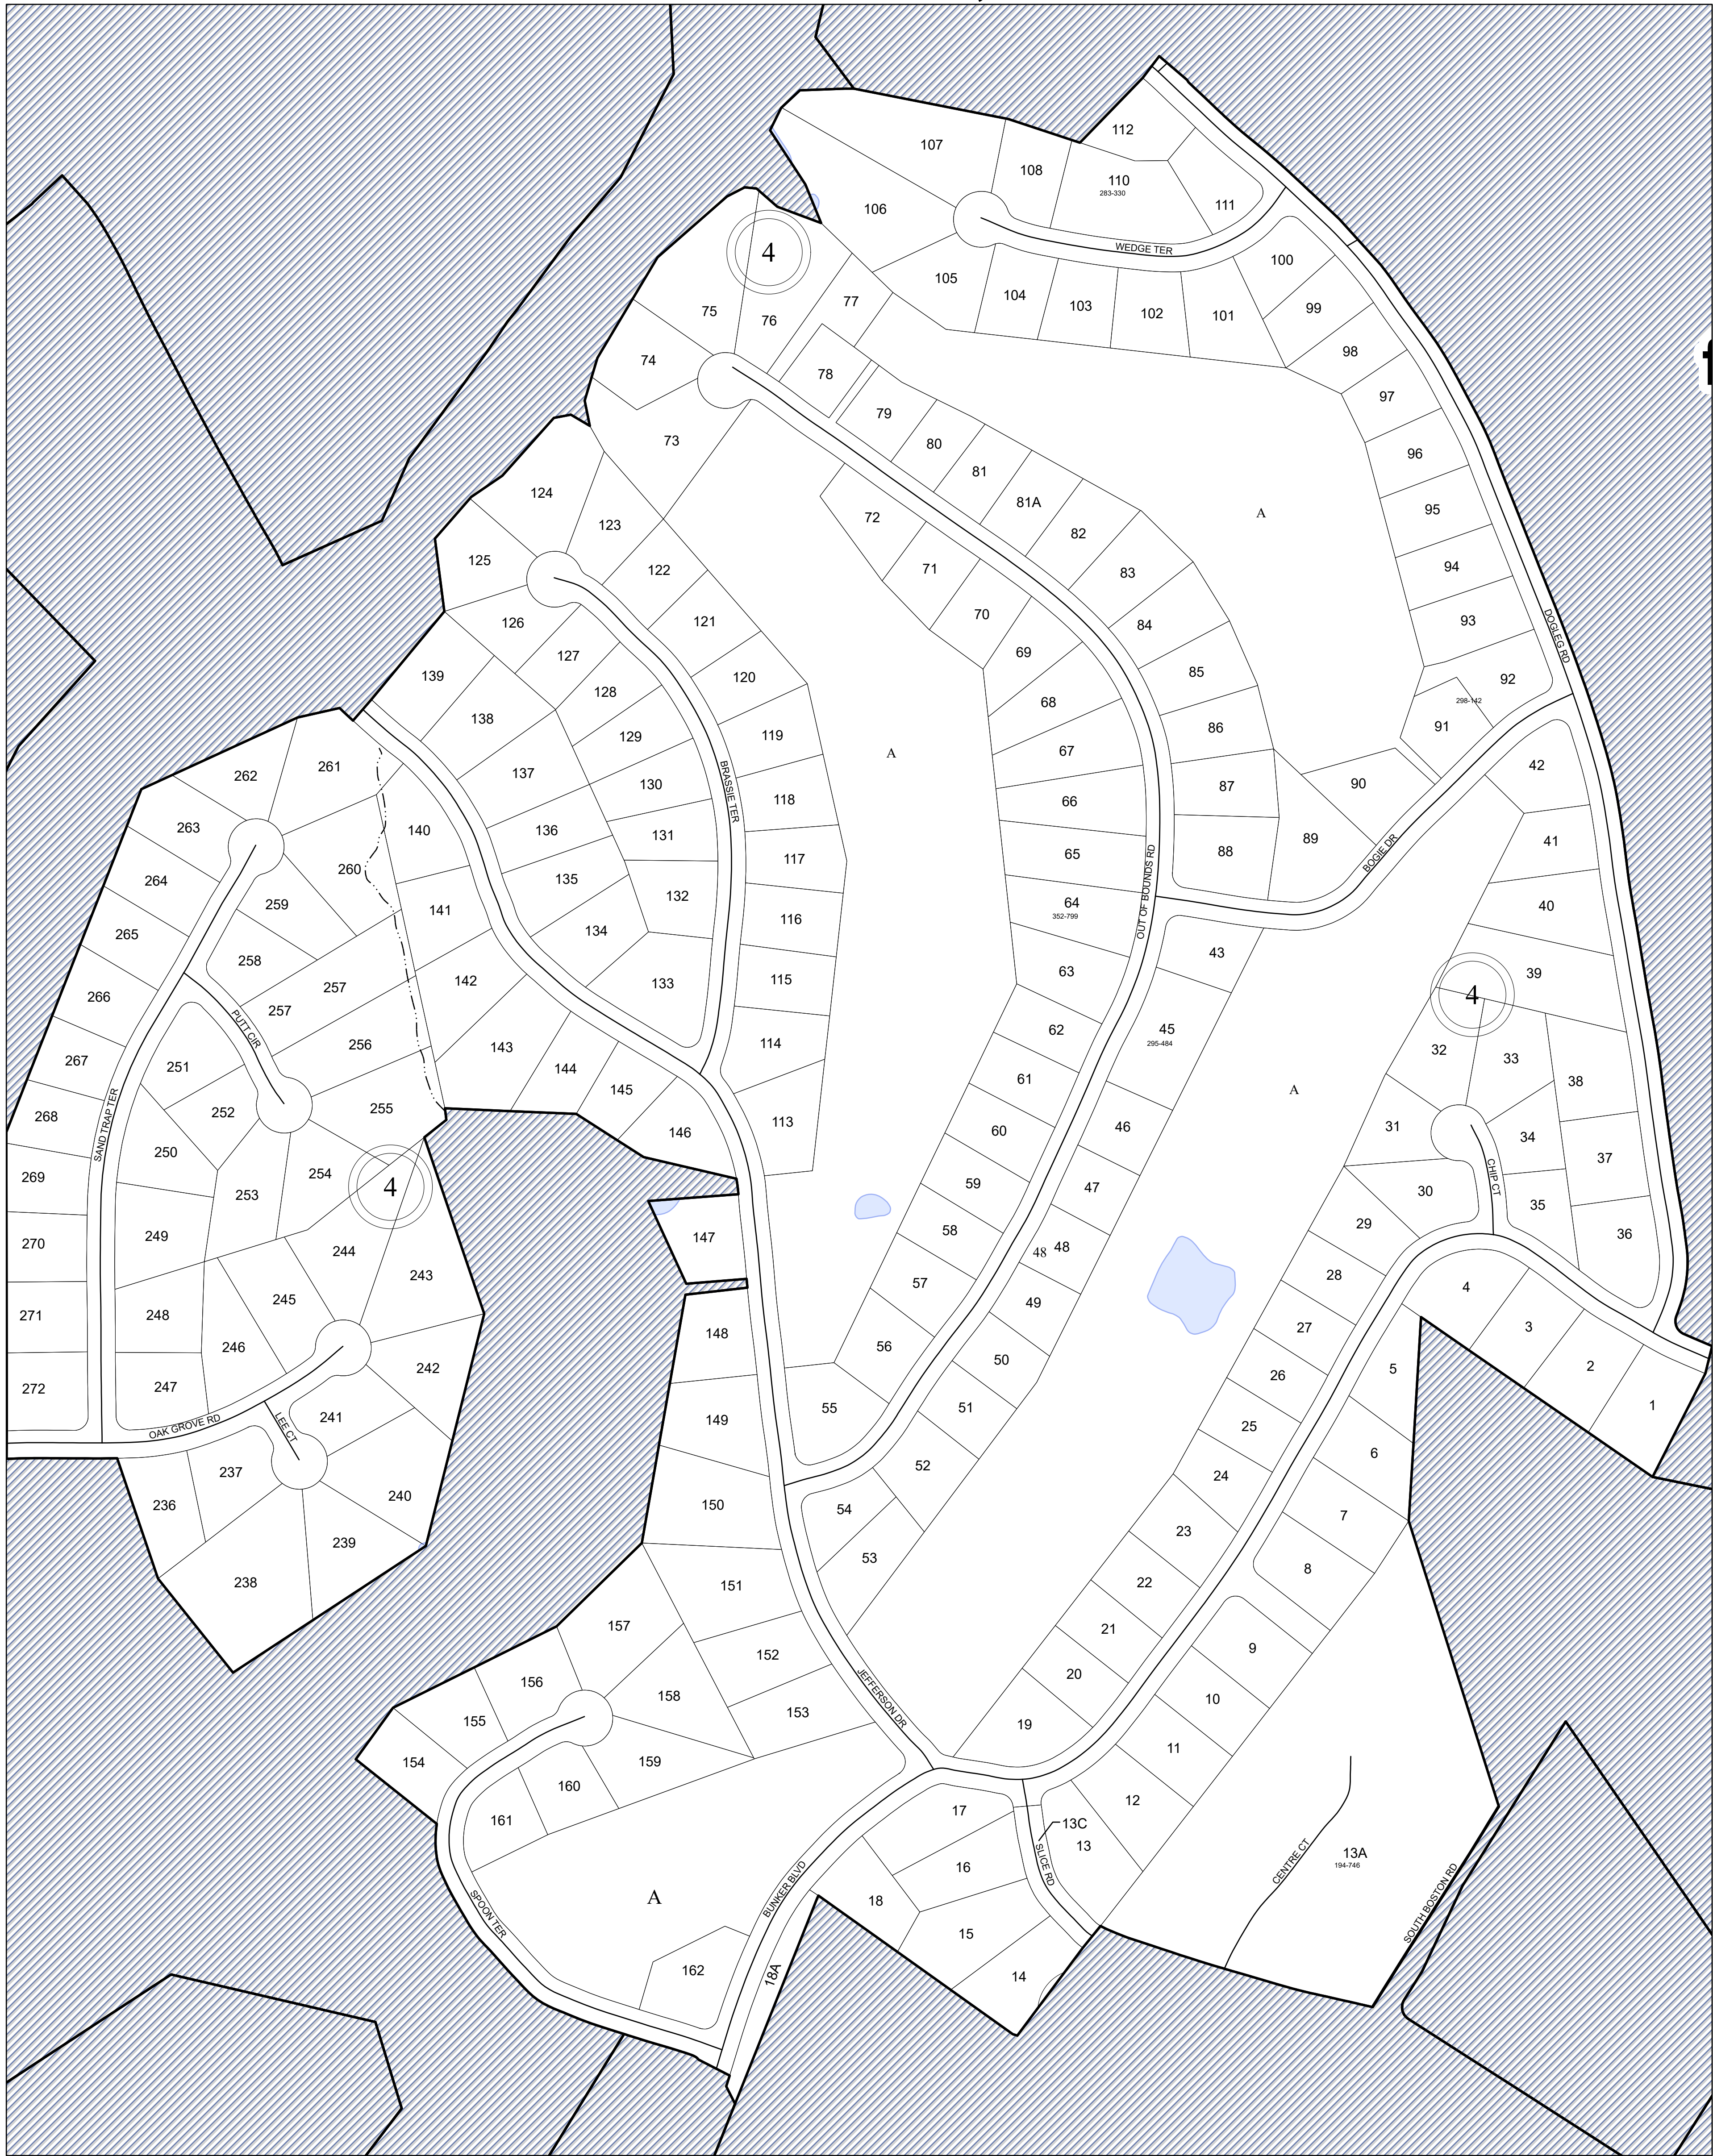

FLUVANNA COUNTY, VIRGINIA

SECTION 18A-4_1

1:1,839

Legend

- Roads
- Waterline
- Waterbodies
- County Boundaries
- Parcels
- Tax Sheet Grid

REVISION NOTES

Printed by Hurt & Proffitt, Inc. on: 4/3/2024
Data updated as of: 12/31/2023