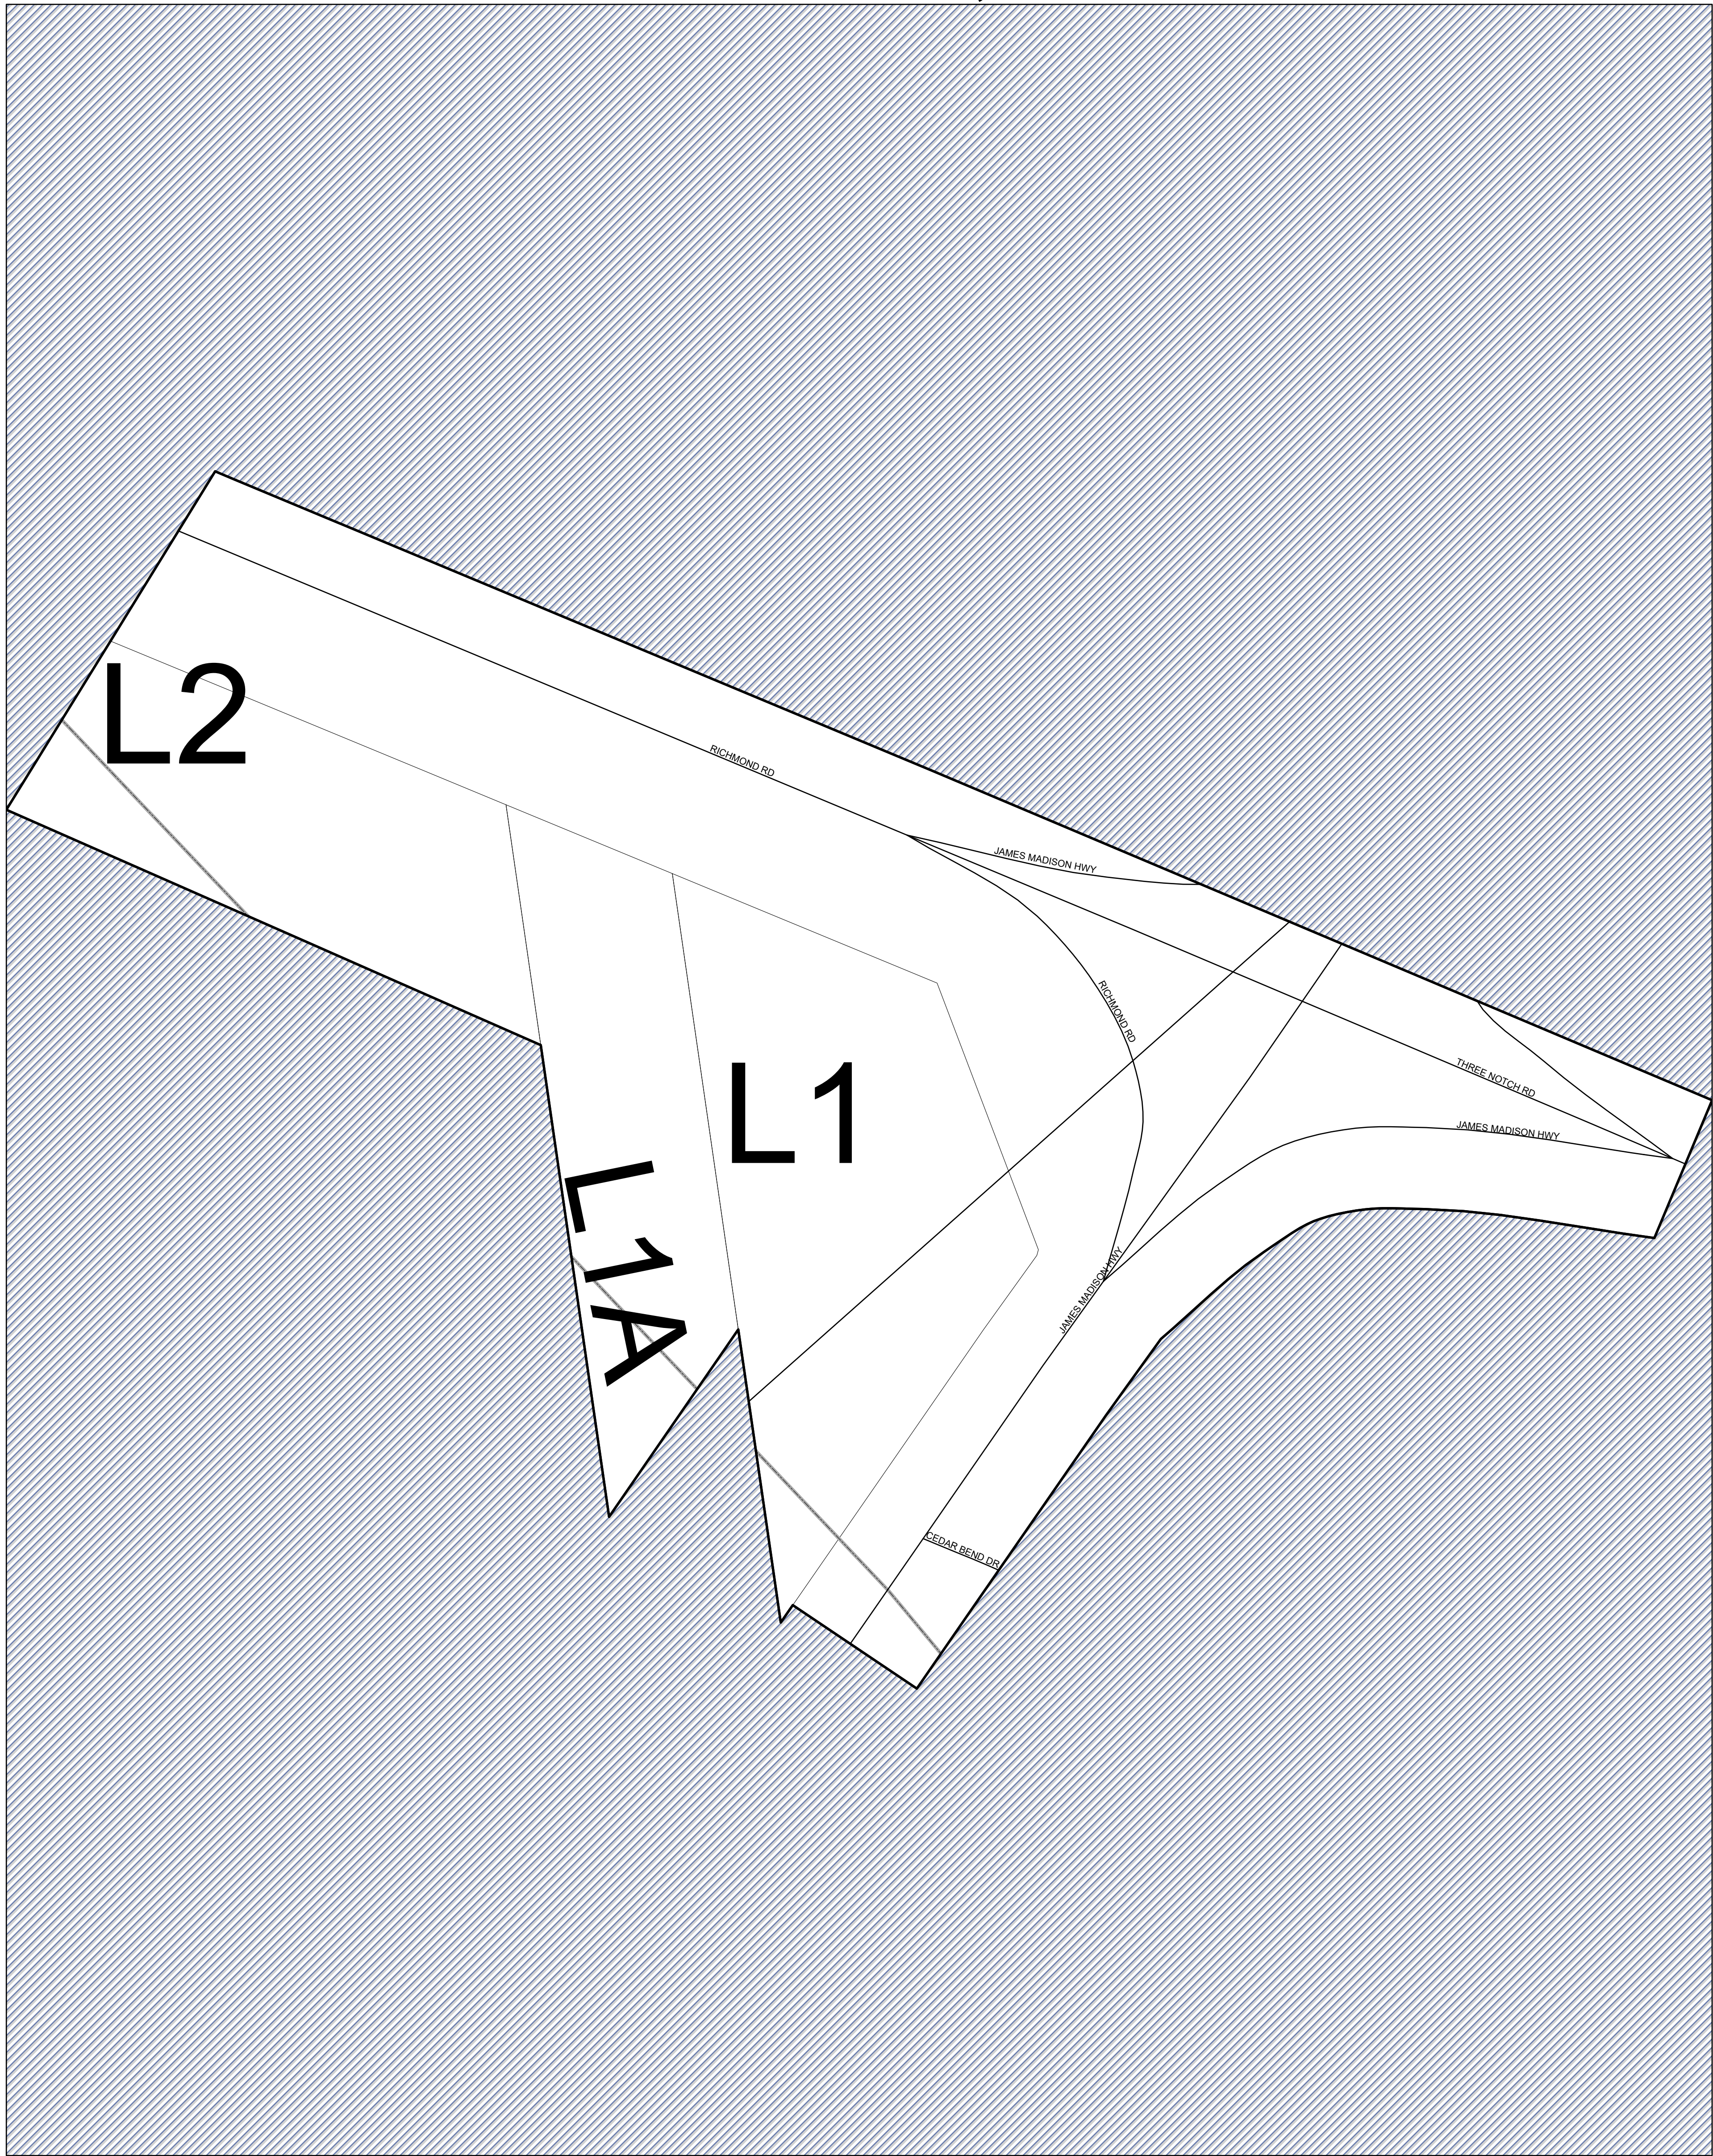

FLUVANNA COUNTY, VIRGINIA

SECTION 5A

Legend

- Roads
- --- Waterline
- Waterbodies
- County Boundaries
- Parcels
- Tax Sheet Grid

1:413

REVISION NOTES

Printed by Hurt & Proffitt, Inc. on: 4/3/2024
Data updated as of: 12/31/2023