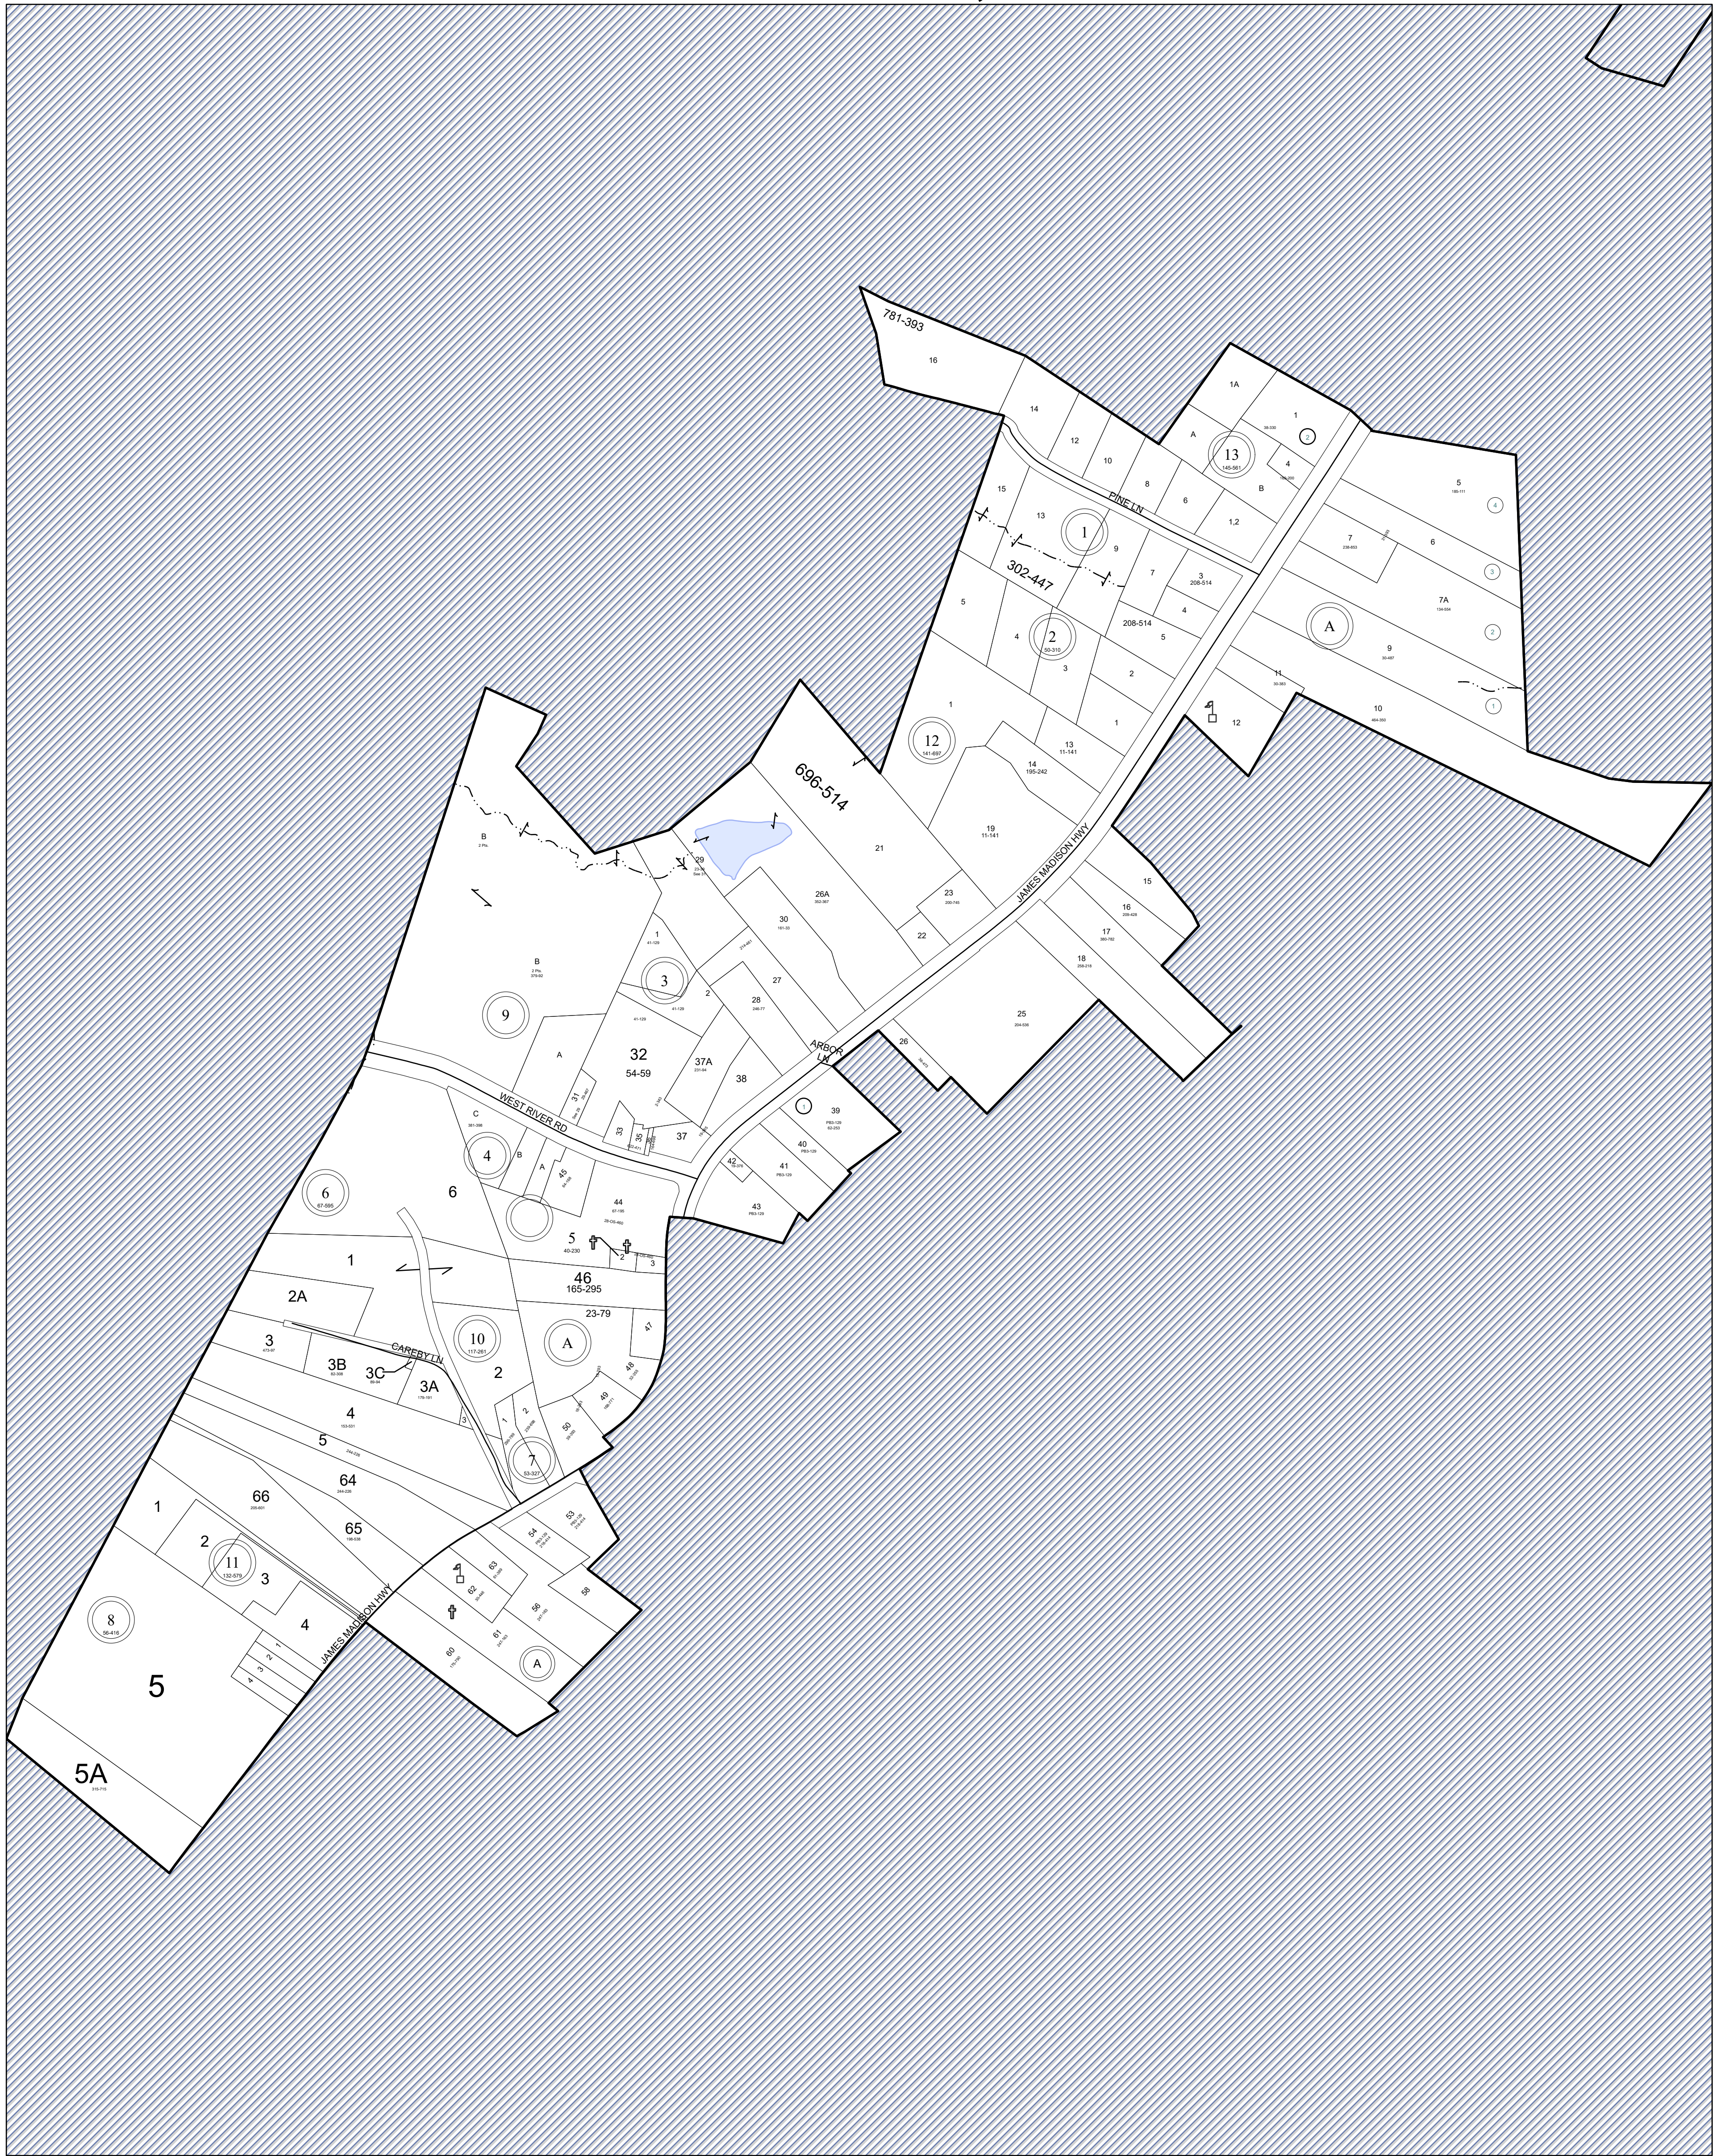

FLUVANNA COUNTY, VIRGINIA

SECTION 51A

1:3,305

Legend

- Roads
- Waterline
- Waterbodies
- County Boundaries
- Parcels
- Tax Sheet Grid

REVISION NOTES

Printed by Hurt & Proffitt, Inc. on: 4/3/2024
Data updated as of: 12/31/2023