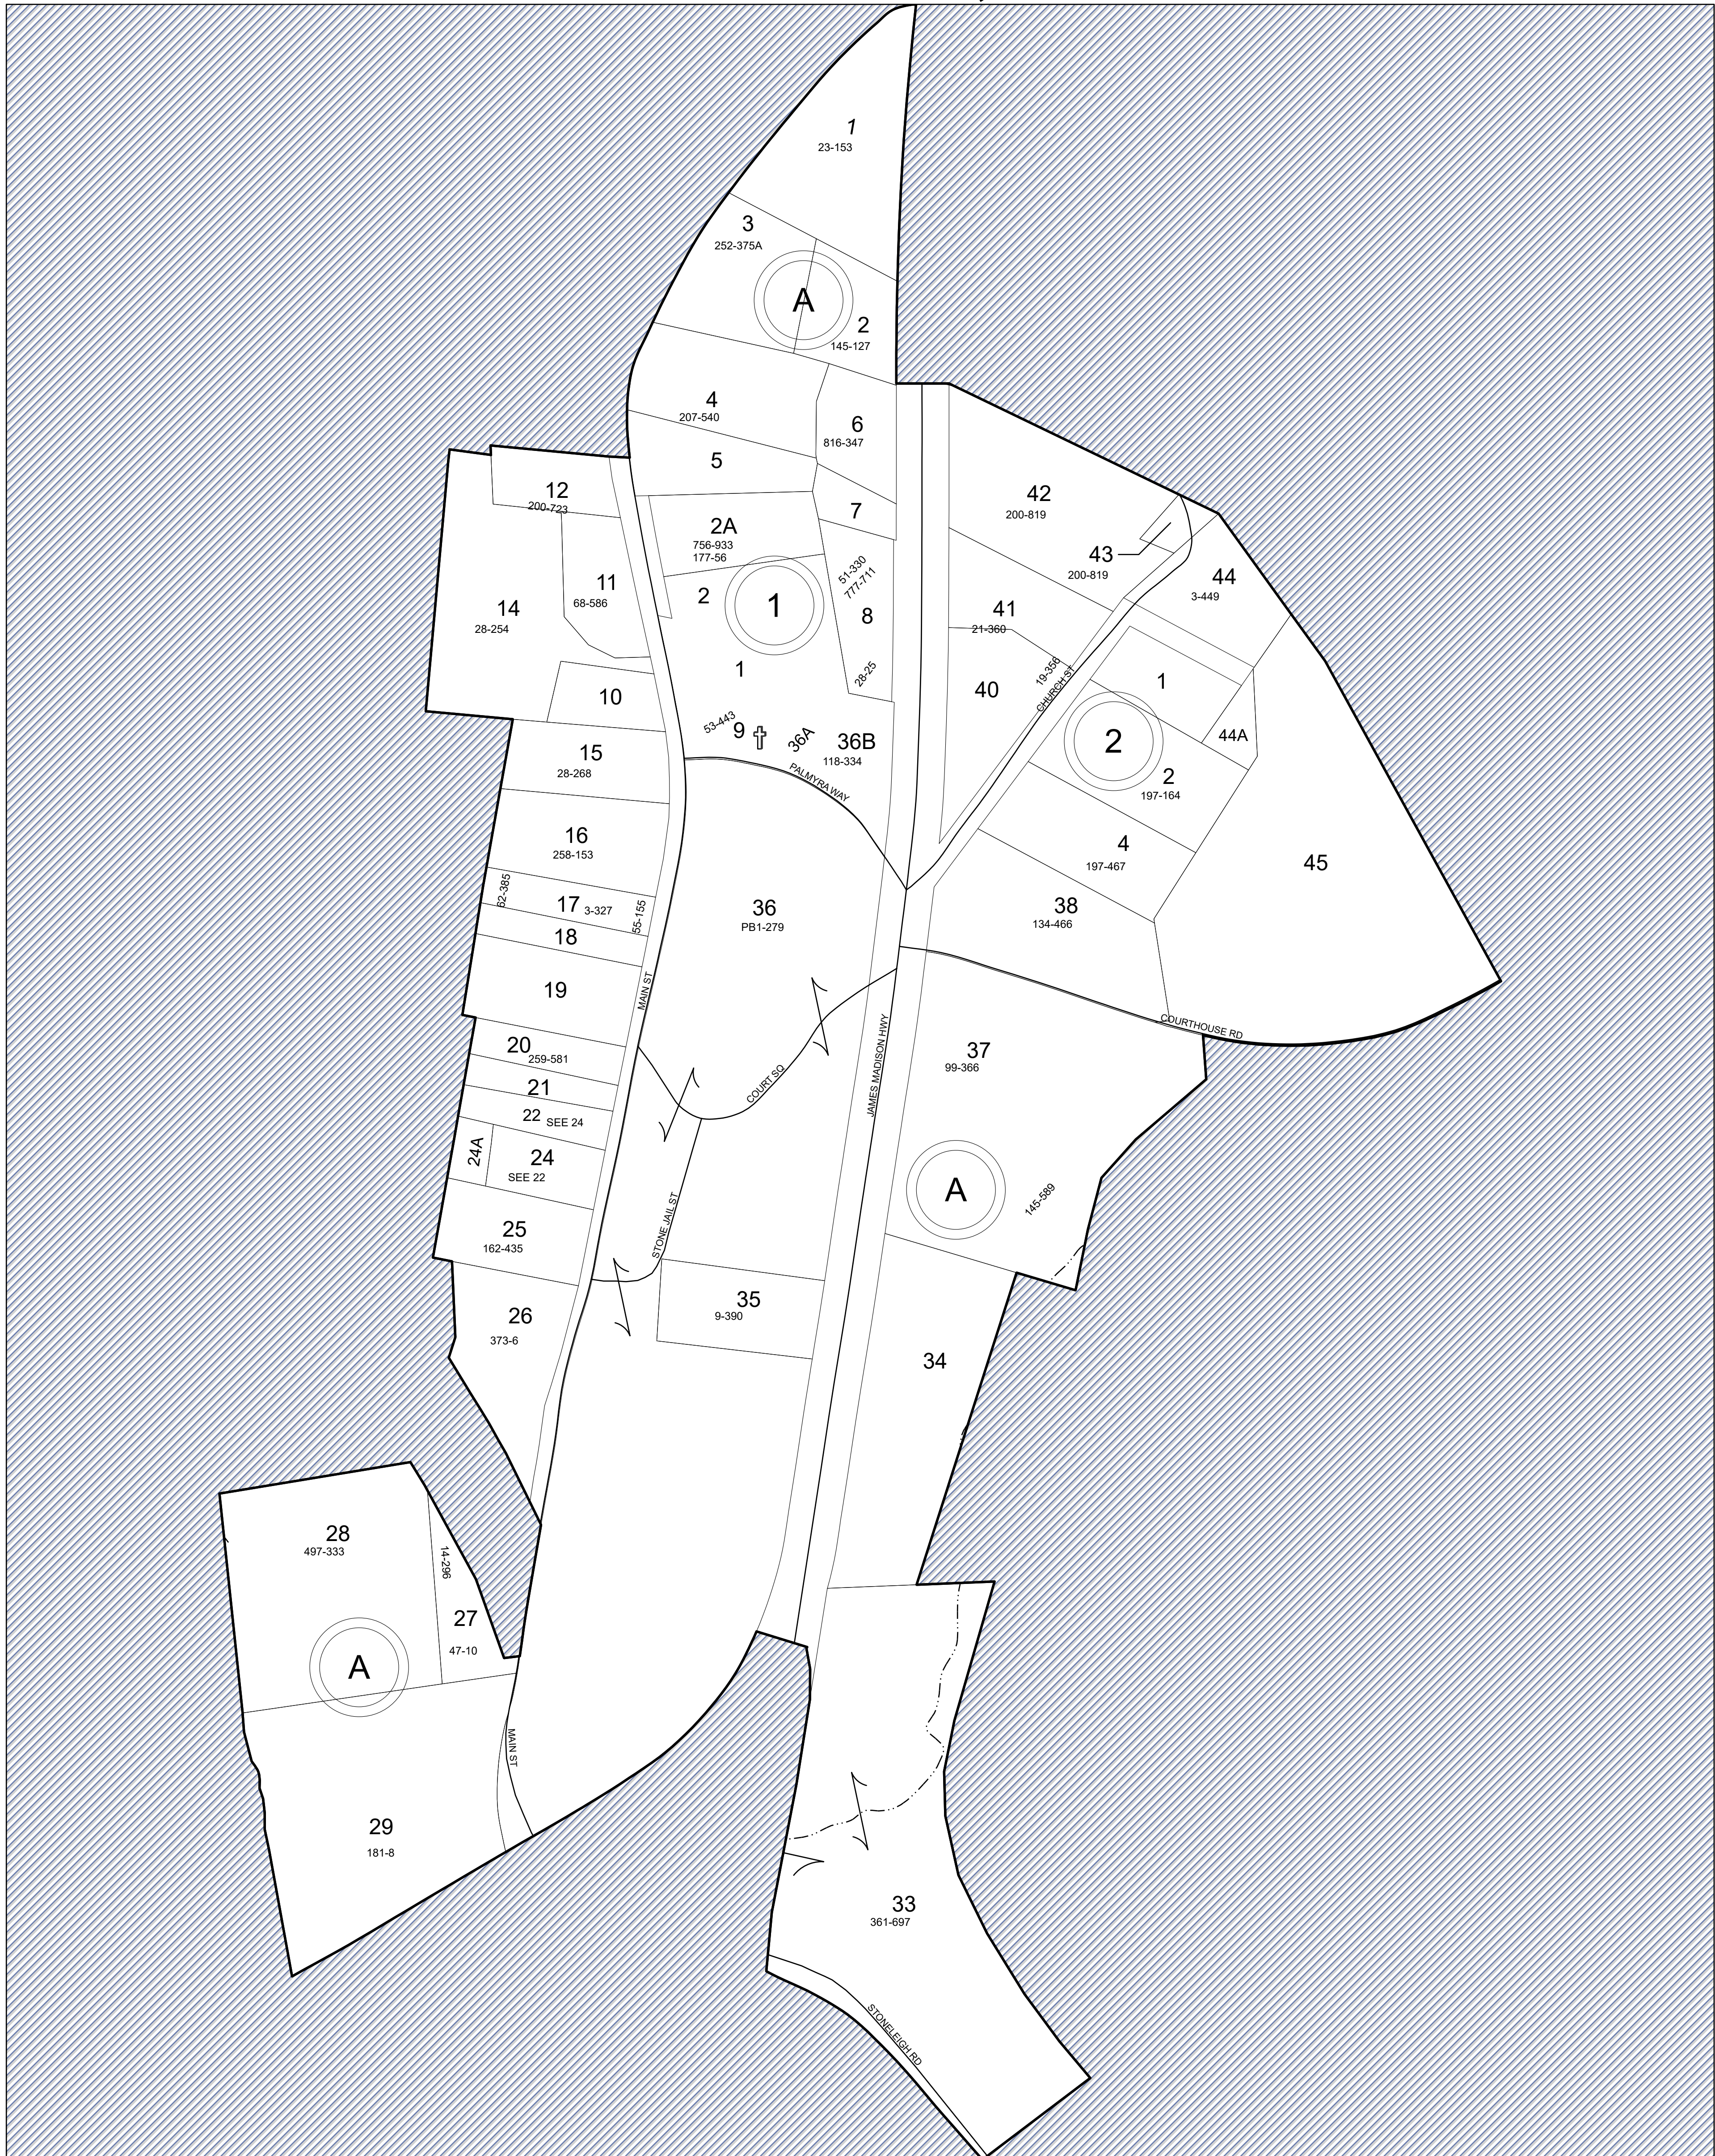

FLUVANNA COUNTY, VIRGINIA

SECTION 30A

Legend

- Roads
- Waterline
- Waterbodies
- County Boundaries
- Parcels
- Tax Sheet Grid

1:1,172

REVISION NOTES

Printed by Hurt & Proffitt, Inc. on: 4/3/2024
Data updated as of: 12/31/2023