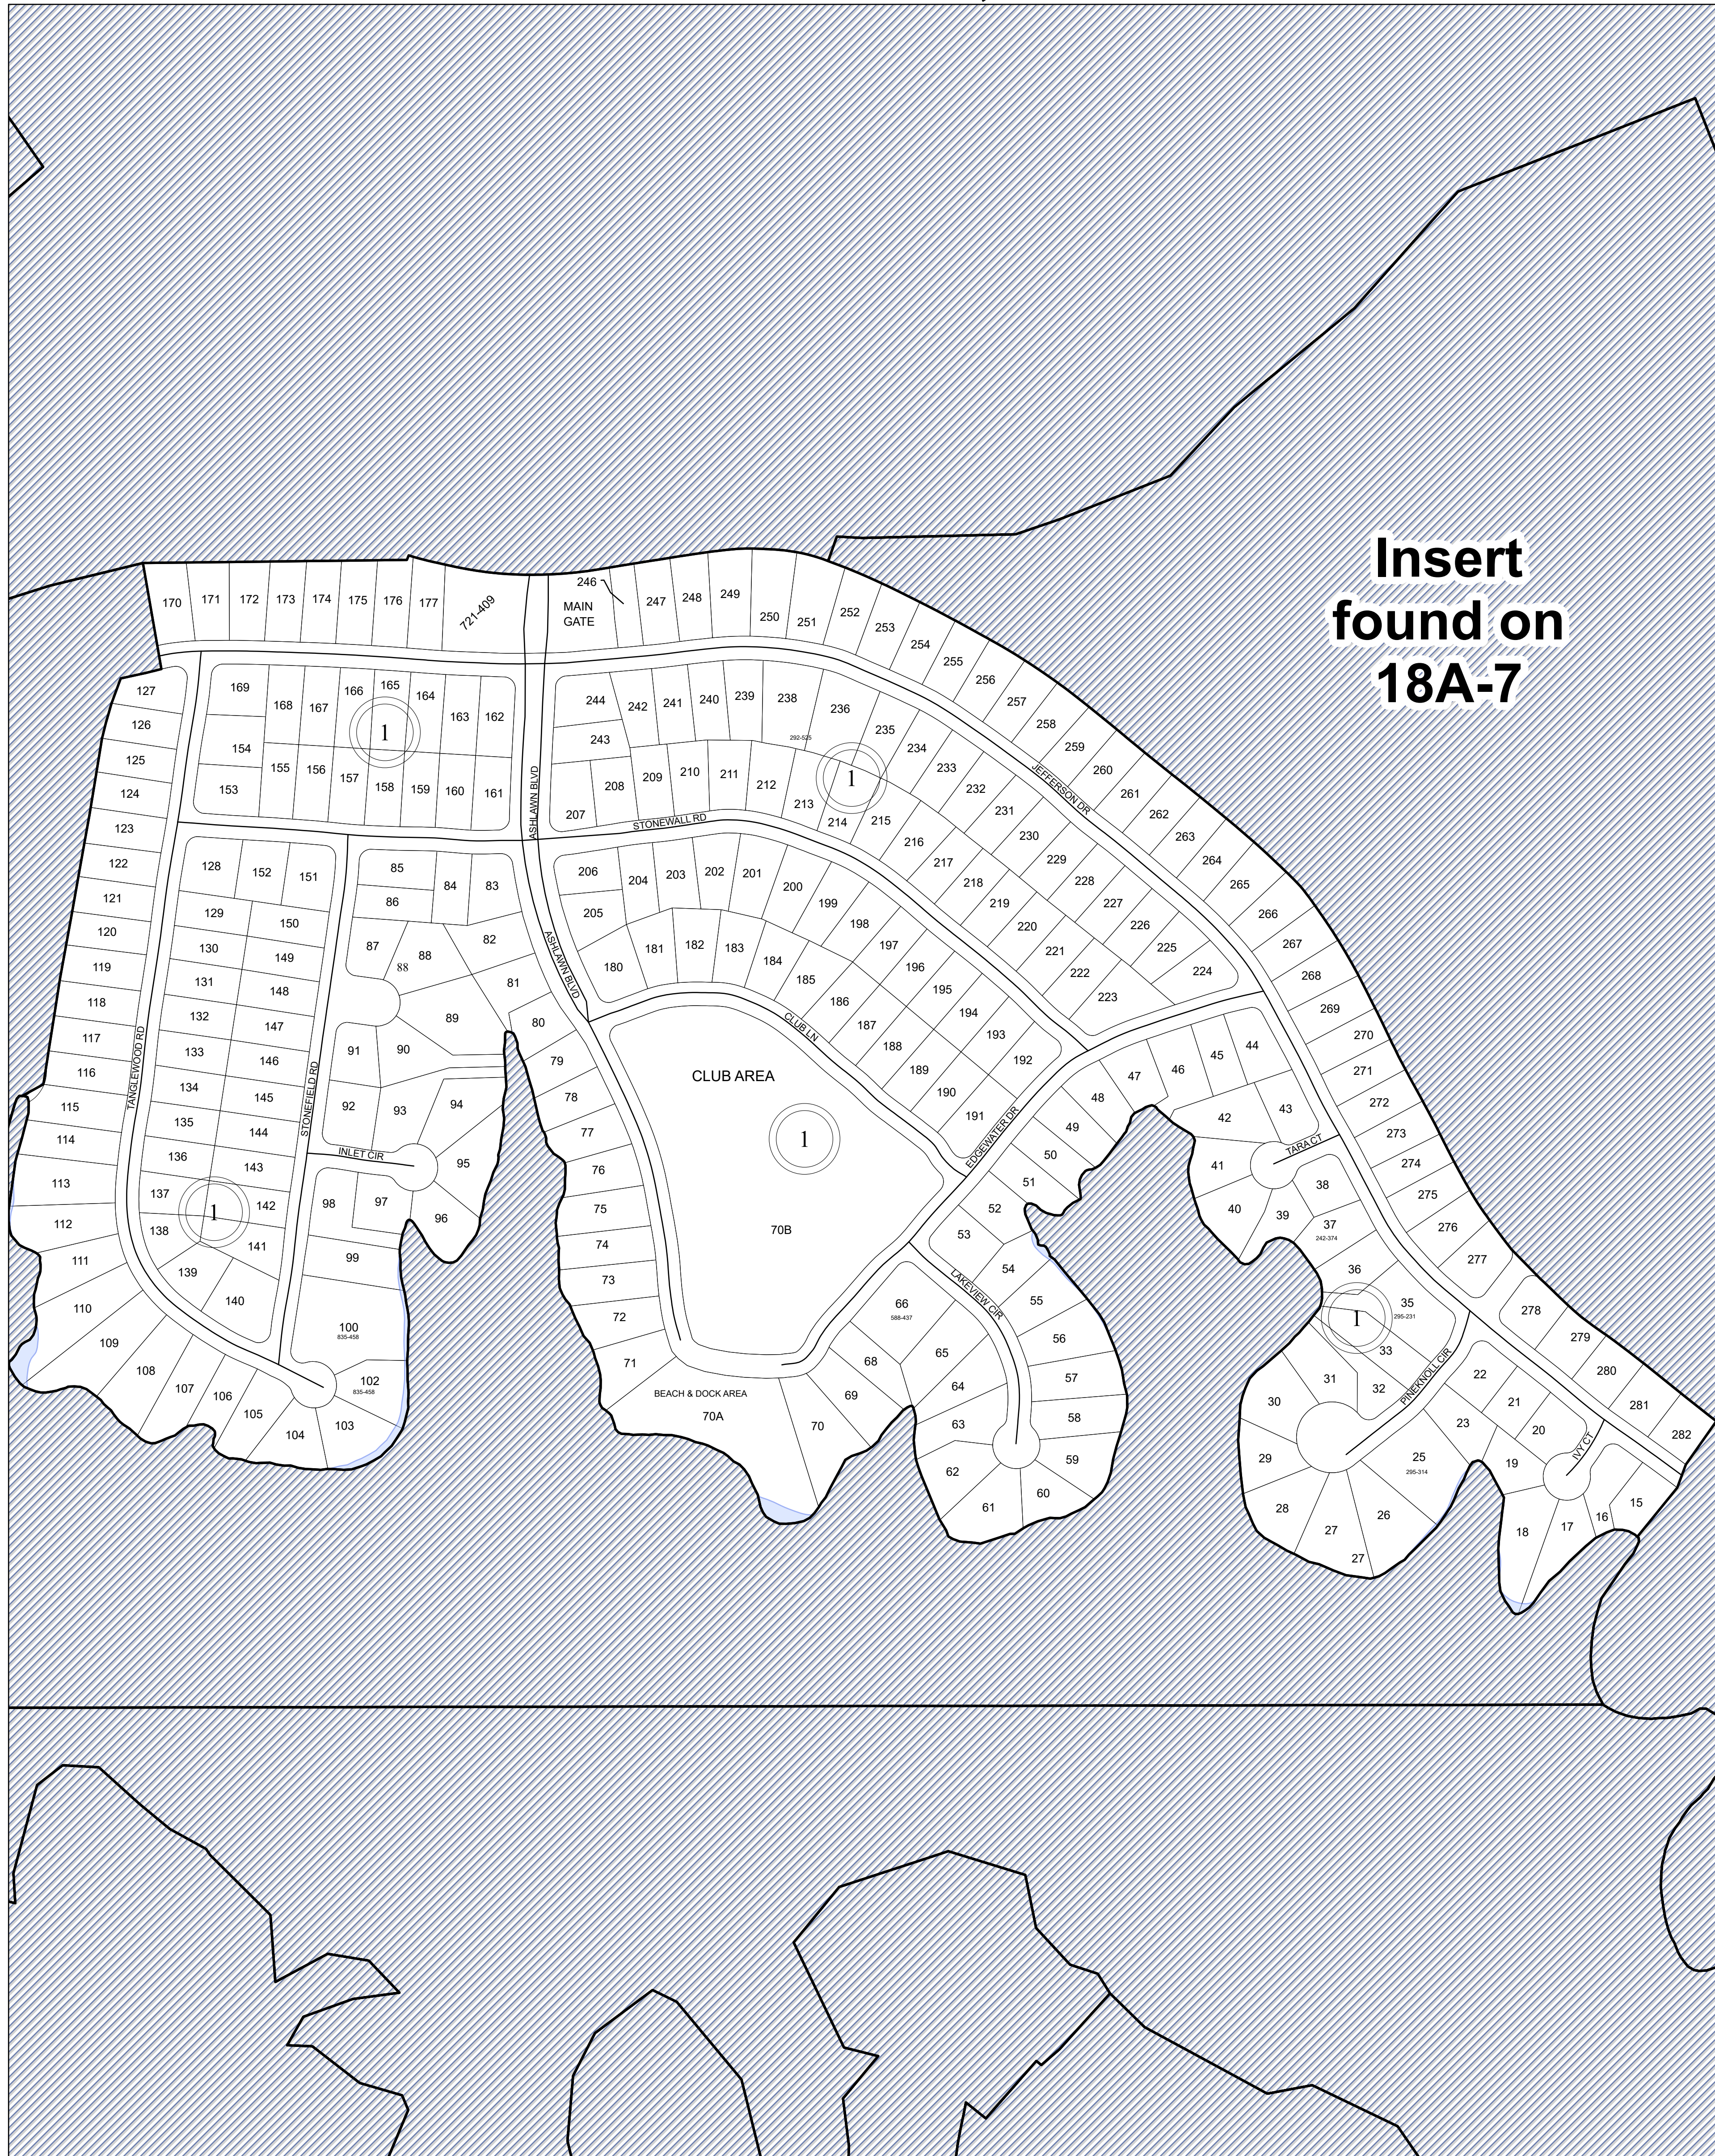

FLUVANNA COUNTY, VIRGINIA

SECTION 18A-1_1

Legend

- Roads
- Waterline
- Waterbodies
- County Boundaries
- Parcels
- Tax Sheet Grid

1:2,180

REVISION NOTES

Printed by Hurt & Proffitt, Inc. on: 4/3/2024
Data updated as of: 12/31/2023