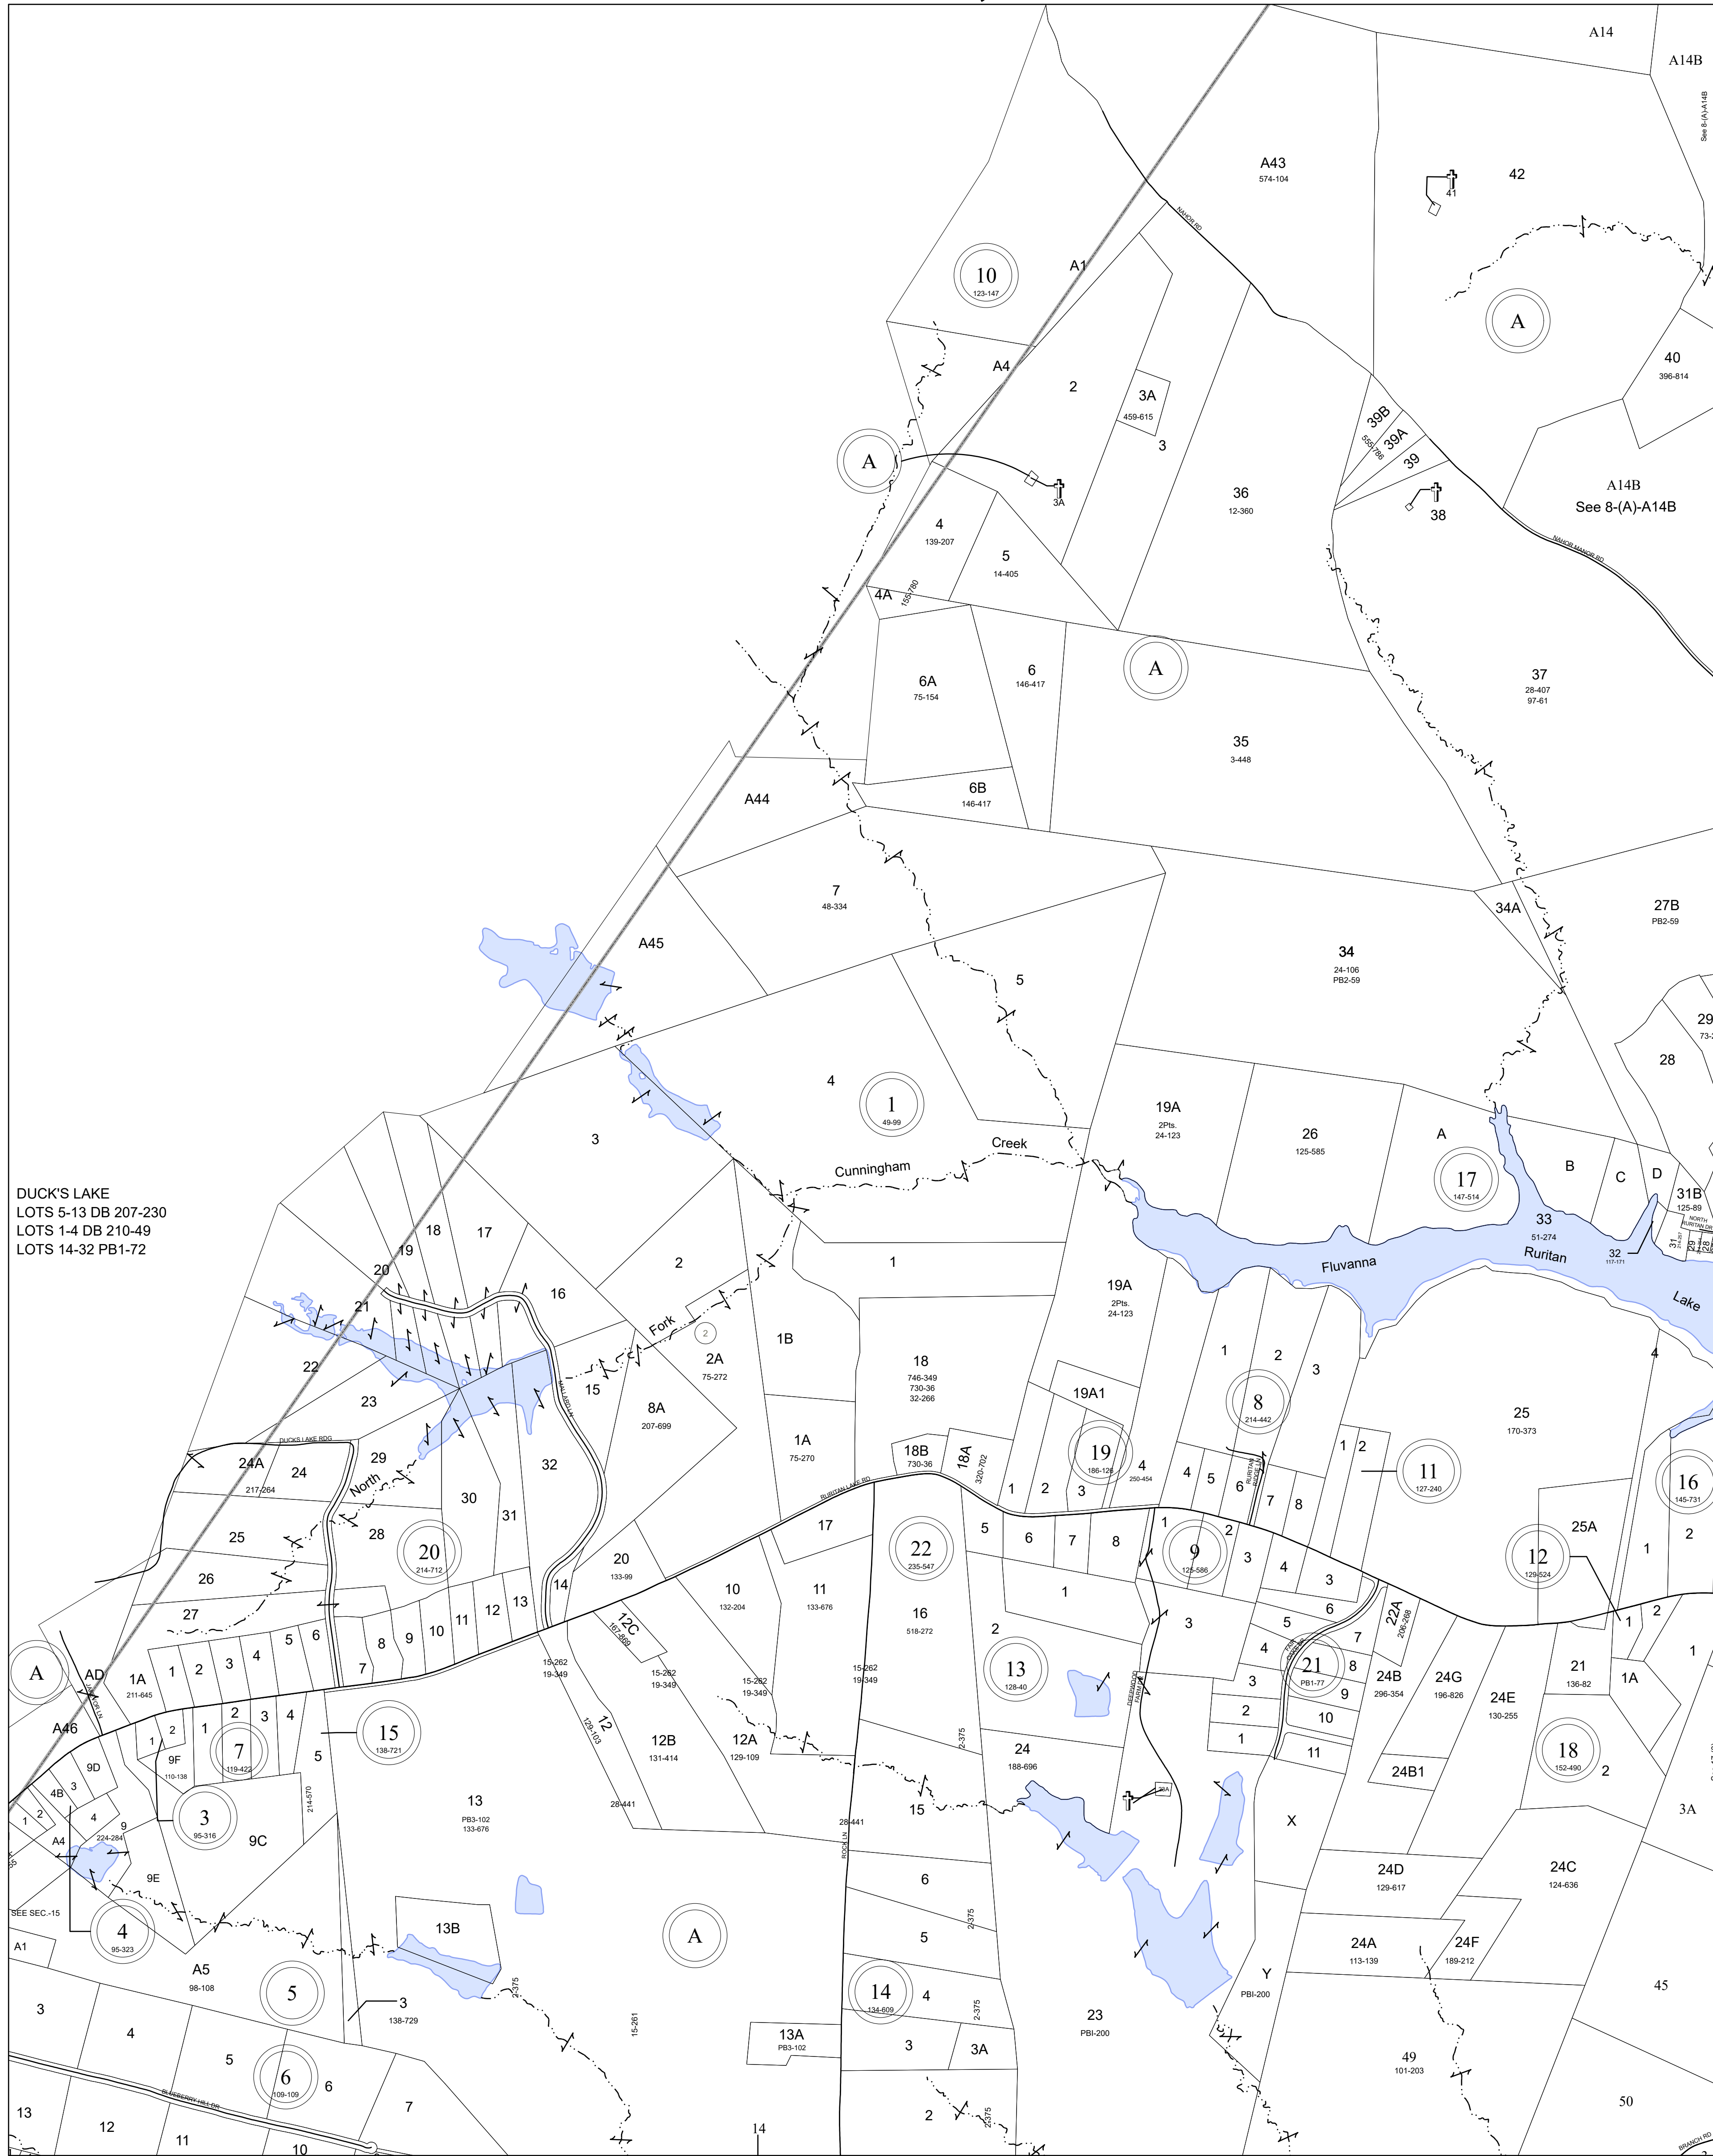

MATCHING SHEET

FLUVANNA COUNTY, VIRGINIA

DUCK'S LAKE
LOTS 5-13 DB 207-230
LOTS 1-4 DB 210-49
LOTS 14-32 PB1-72

SECTION 16

0 1,000 2,000
Feet

1:7,200

MAP LOCATION

Legend