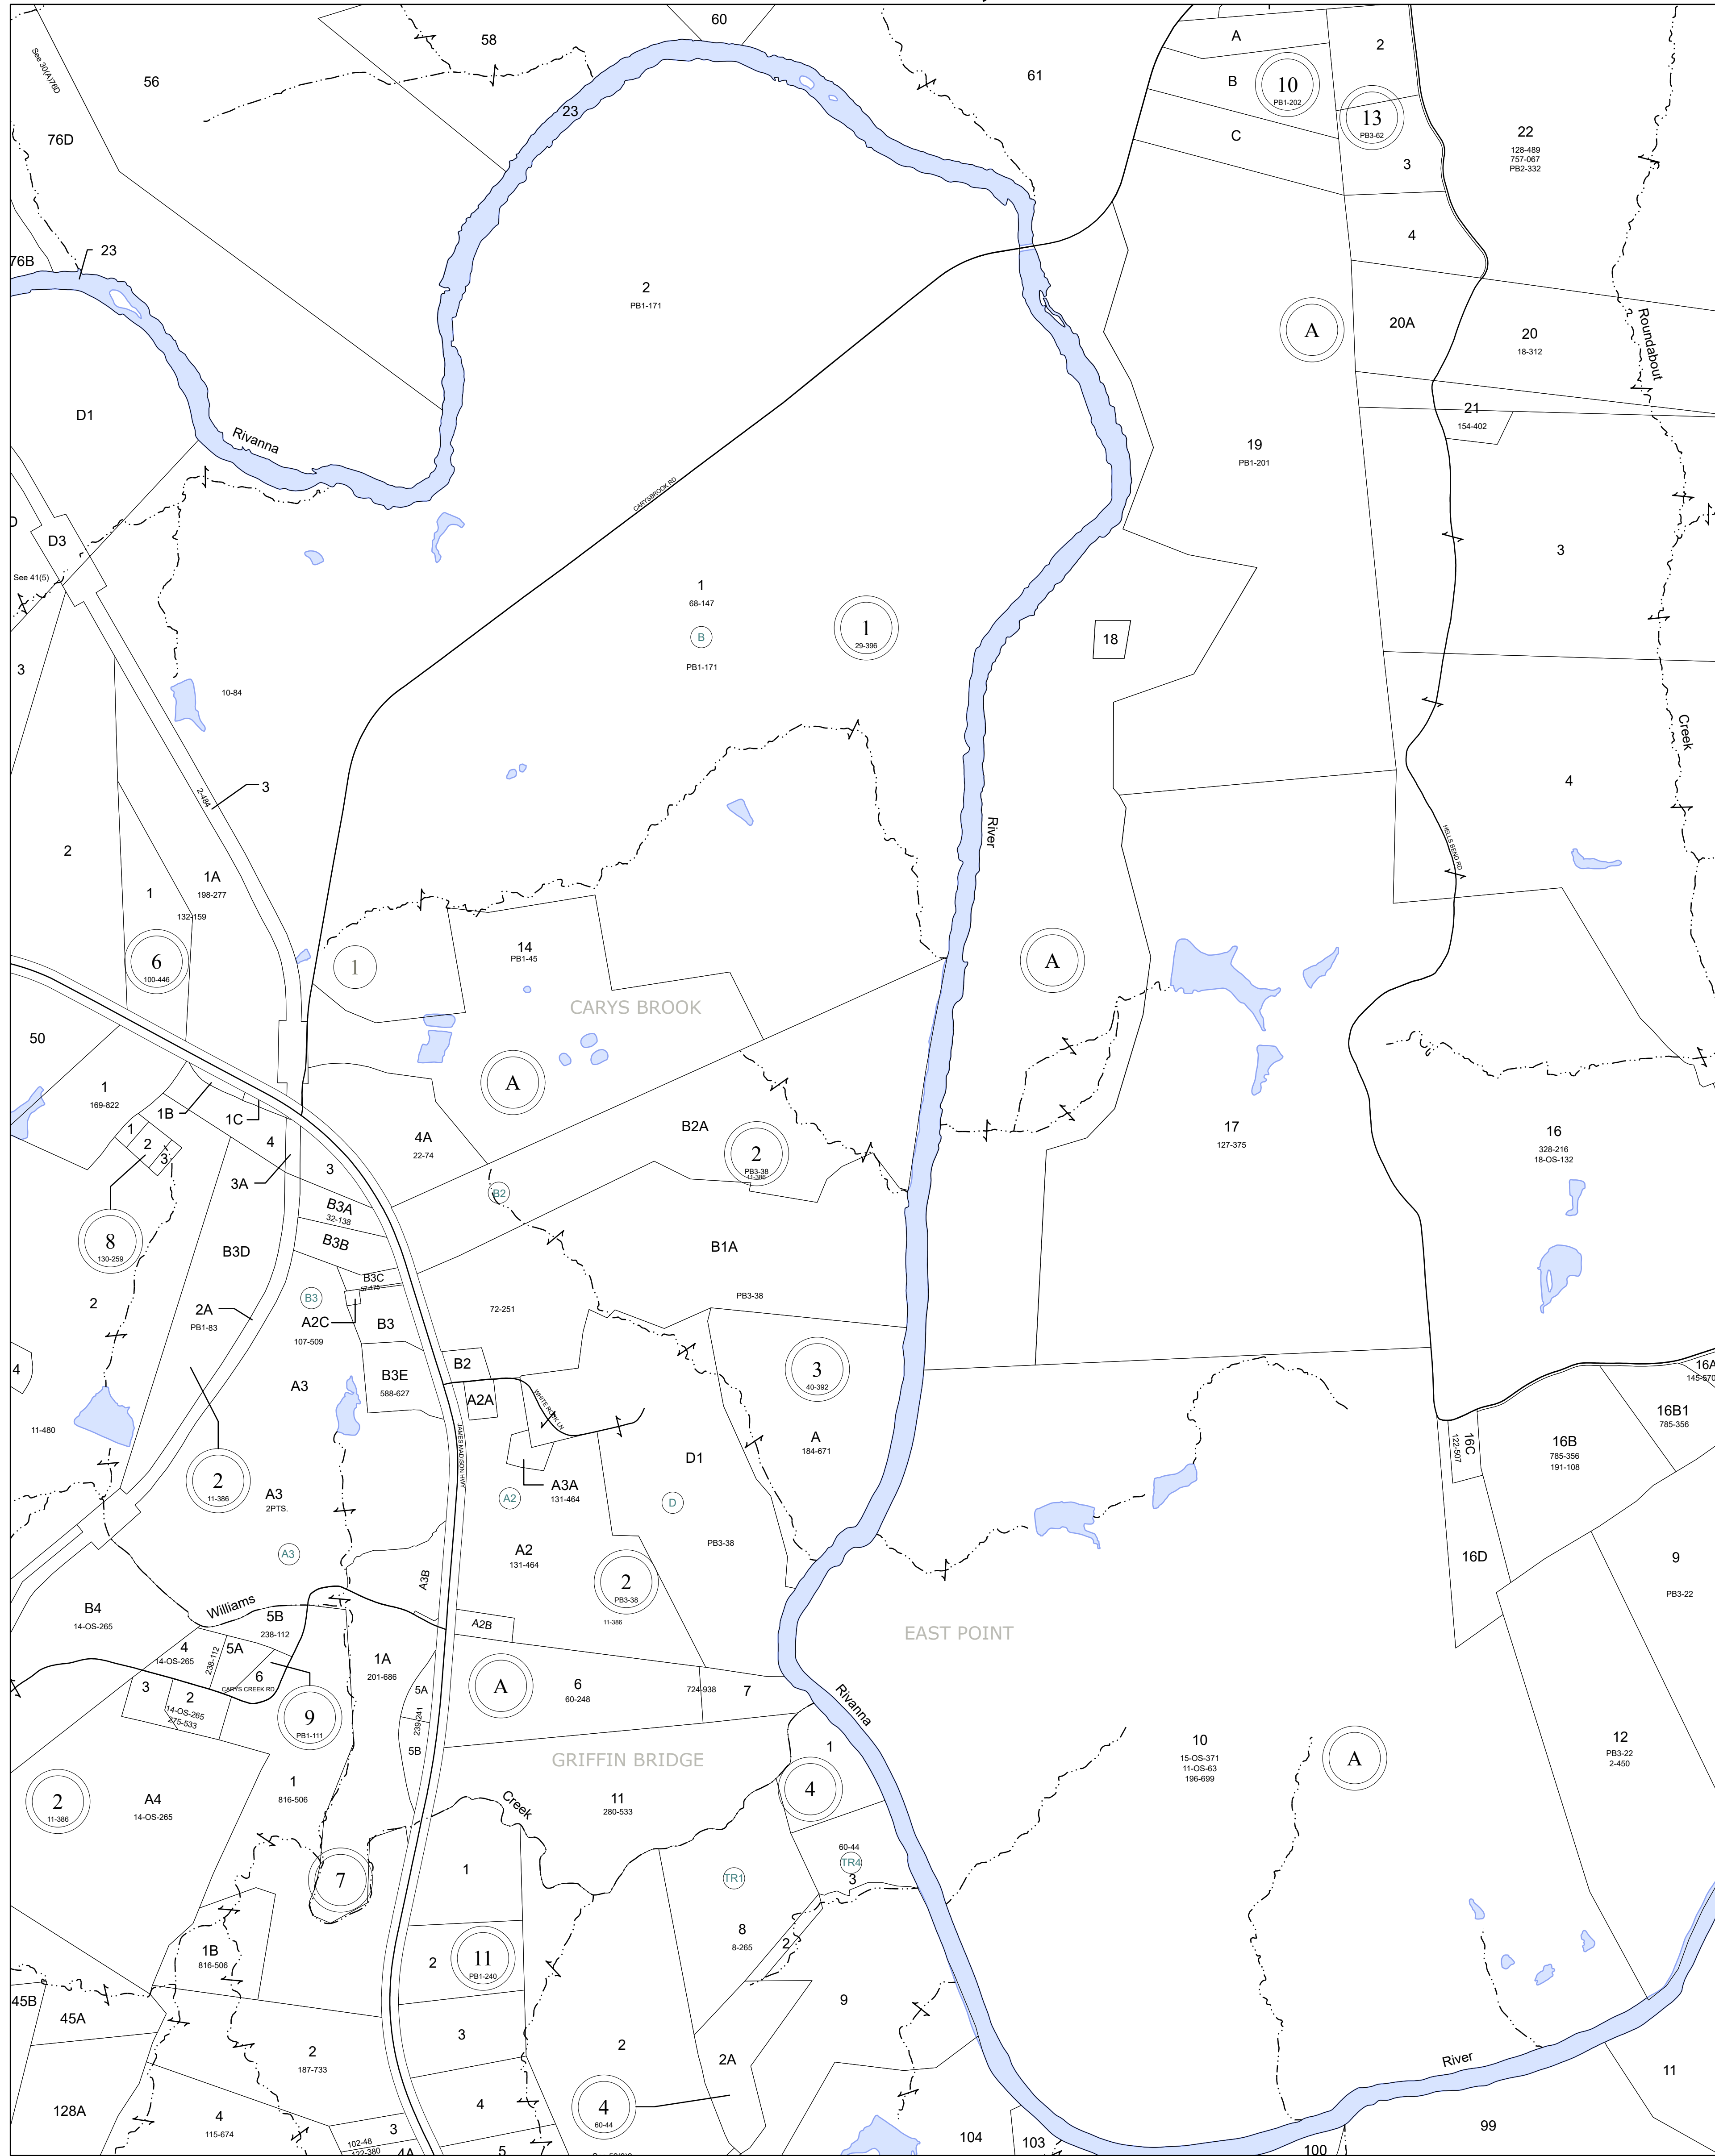

FLUVANNA COUNTY, VIRGINIA

SECTION 42

1:7,200

Legend

- Roads
- Waterline
- Waterbodies
- County Boundaries
- Parcels
- Tax Sheet Grid

MATCHING SHEET

30	31	32
41		43
51	52	53

REVISION NOTES

Printed Hurt & Proffitt, Inc. on: 4/3/2024
Data updated as of: 12/31/2023