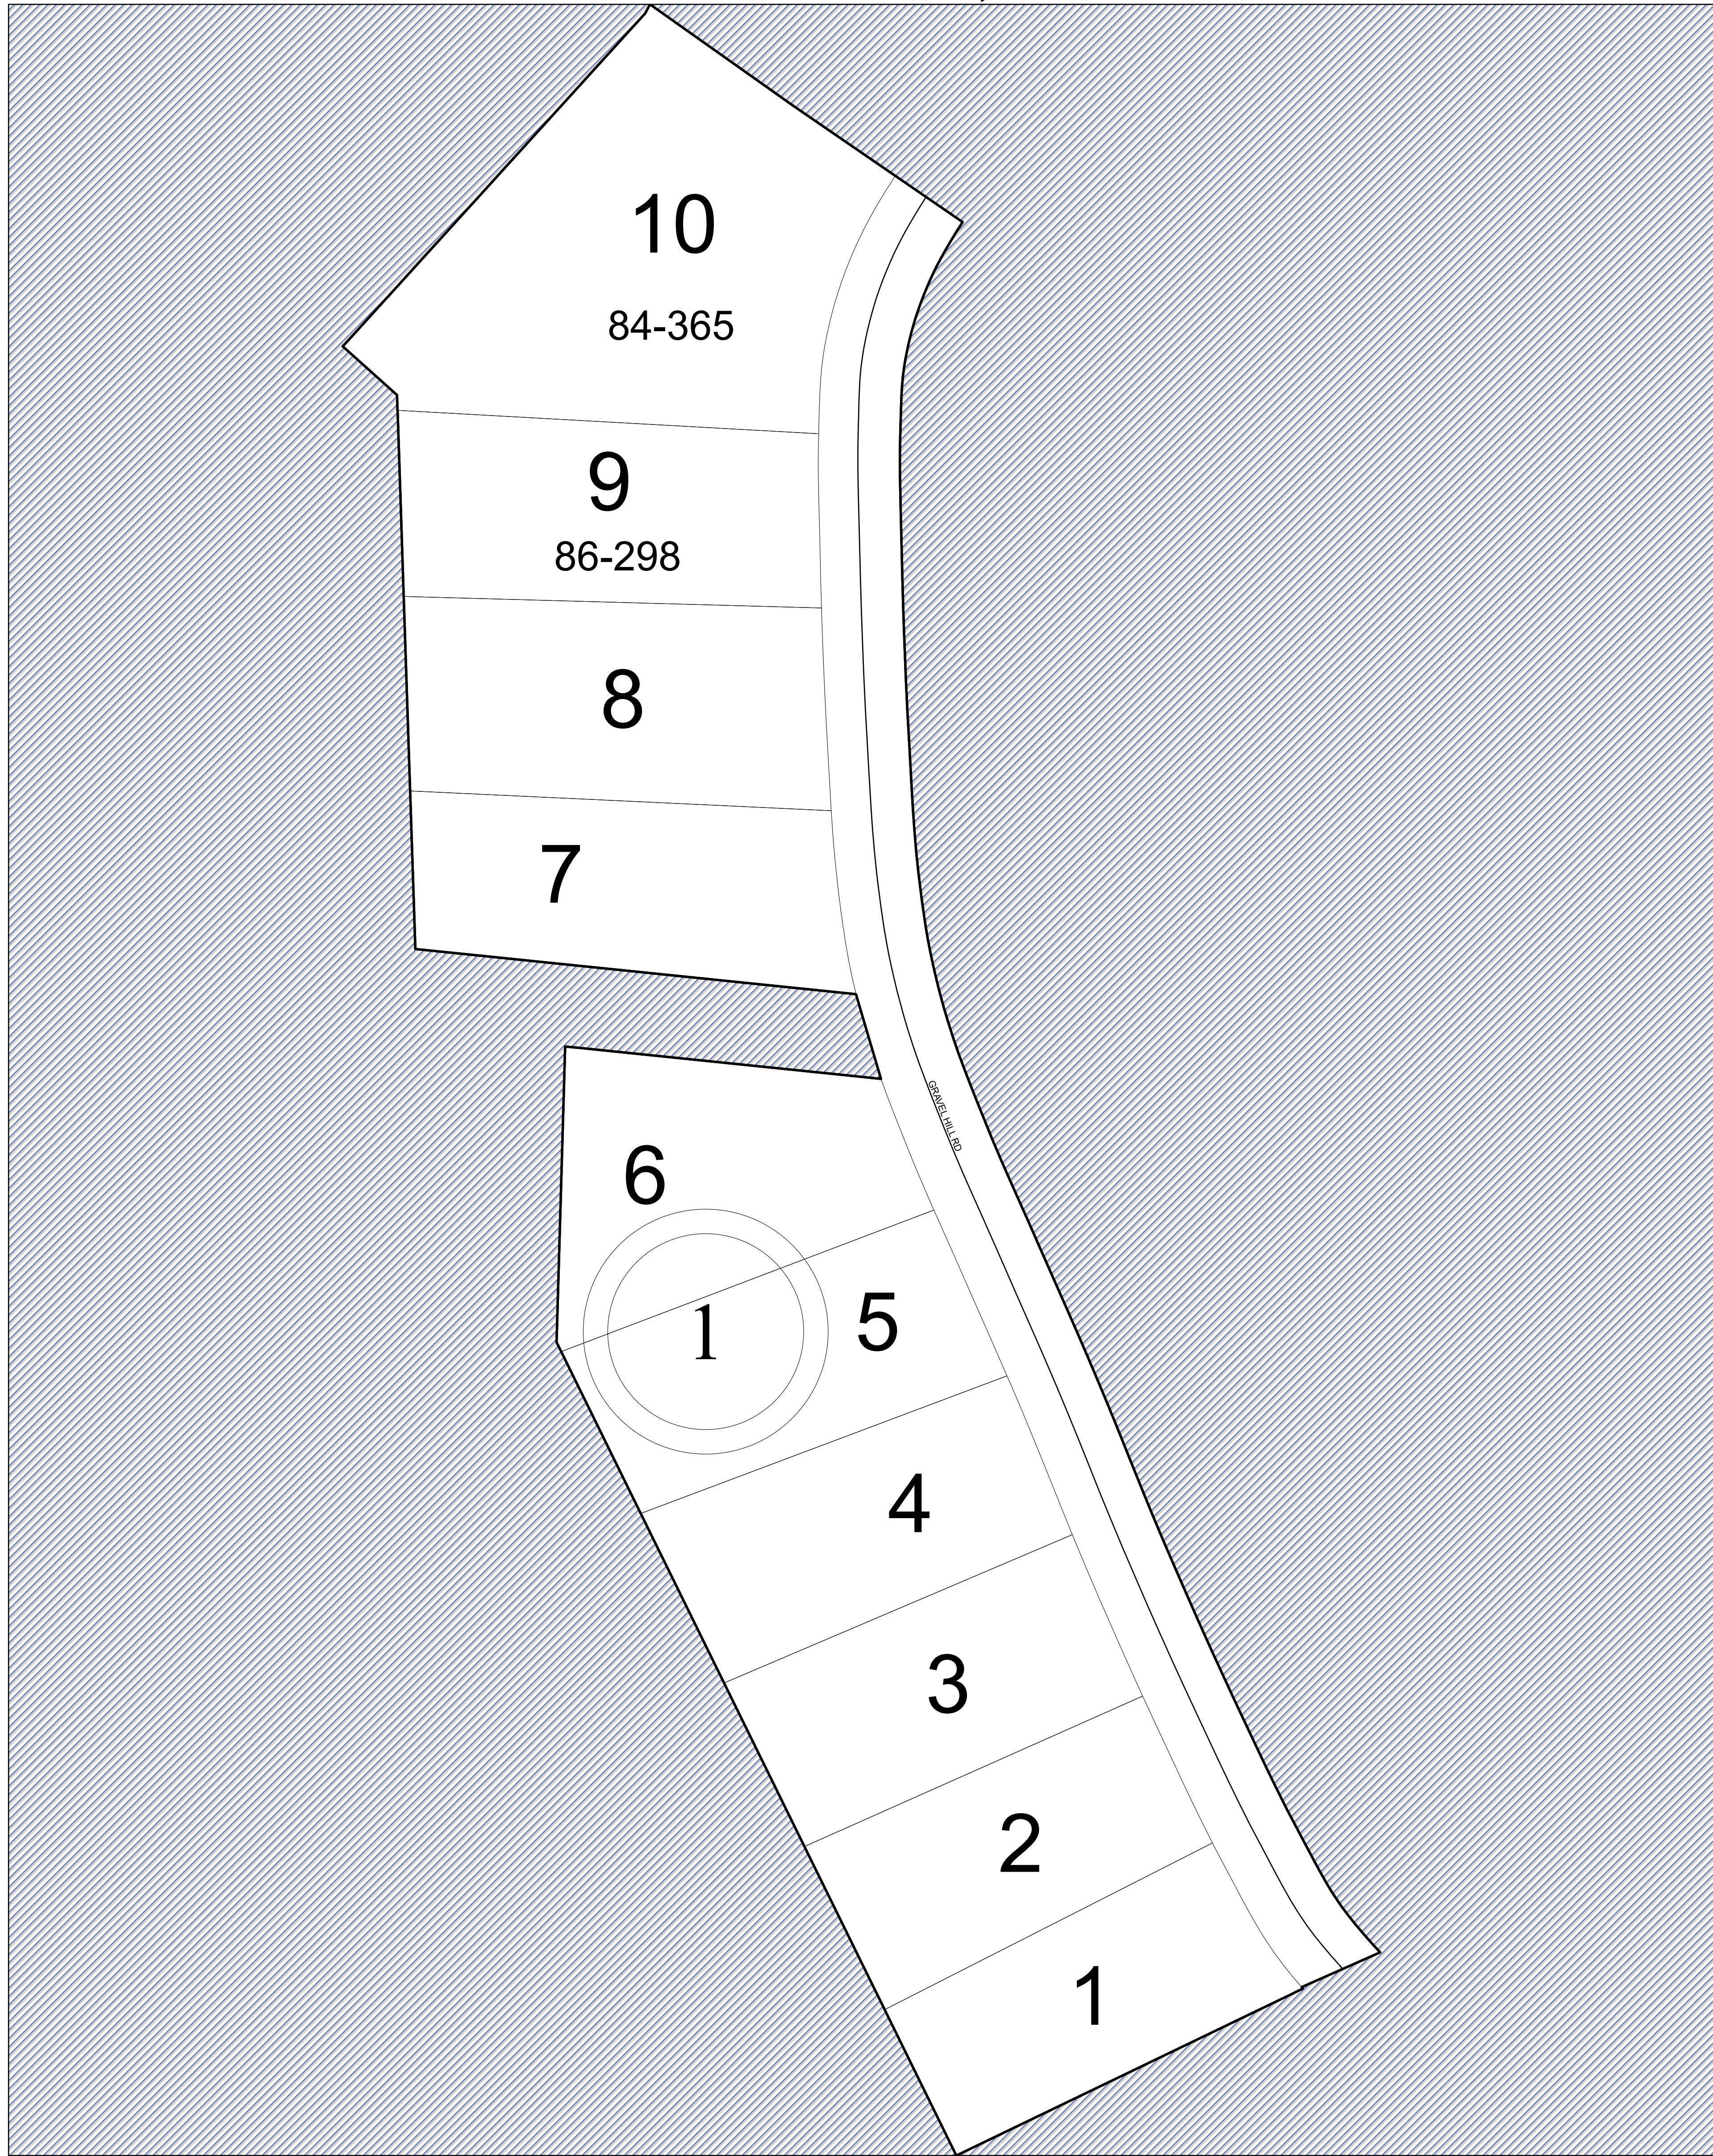

Printed Hurt & Proffitt, Inc. on: 4/3/2024
 Data updated as of: 12/31/2023

MATCHING SHEET

41	42	43
51		53
59	60	61

FLUVANNA COUNTY, VIRGINIA

SECTION 52A

1:630

MAP LOCATION

Legend