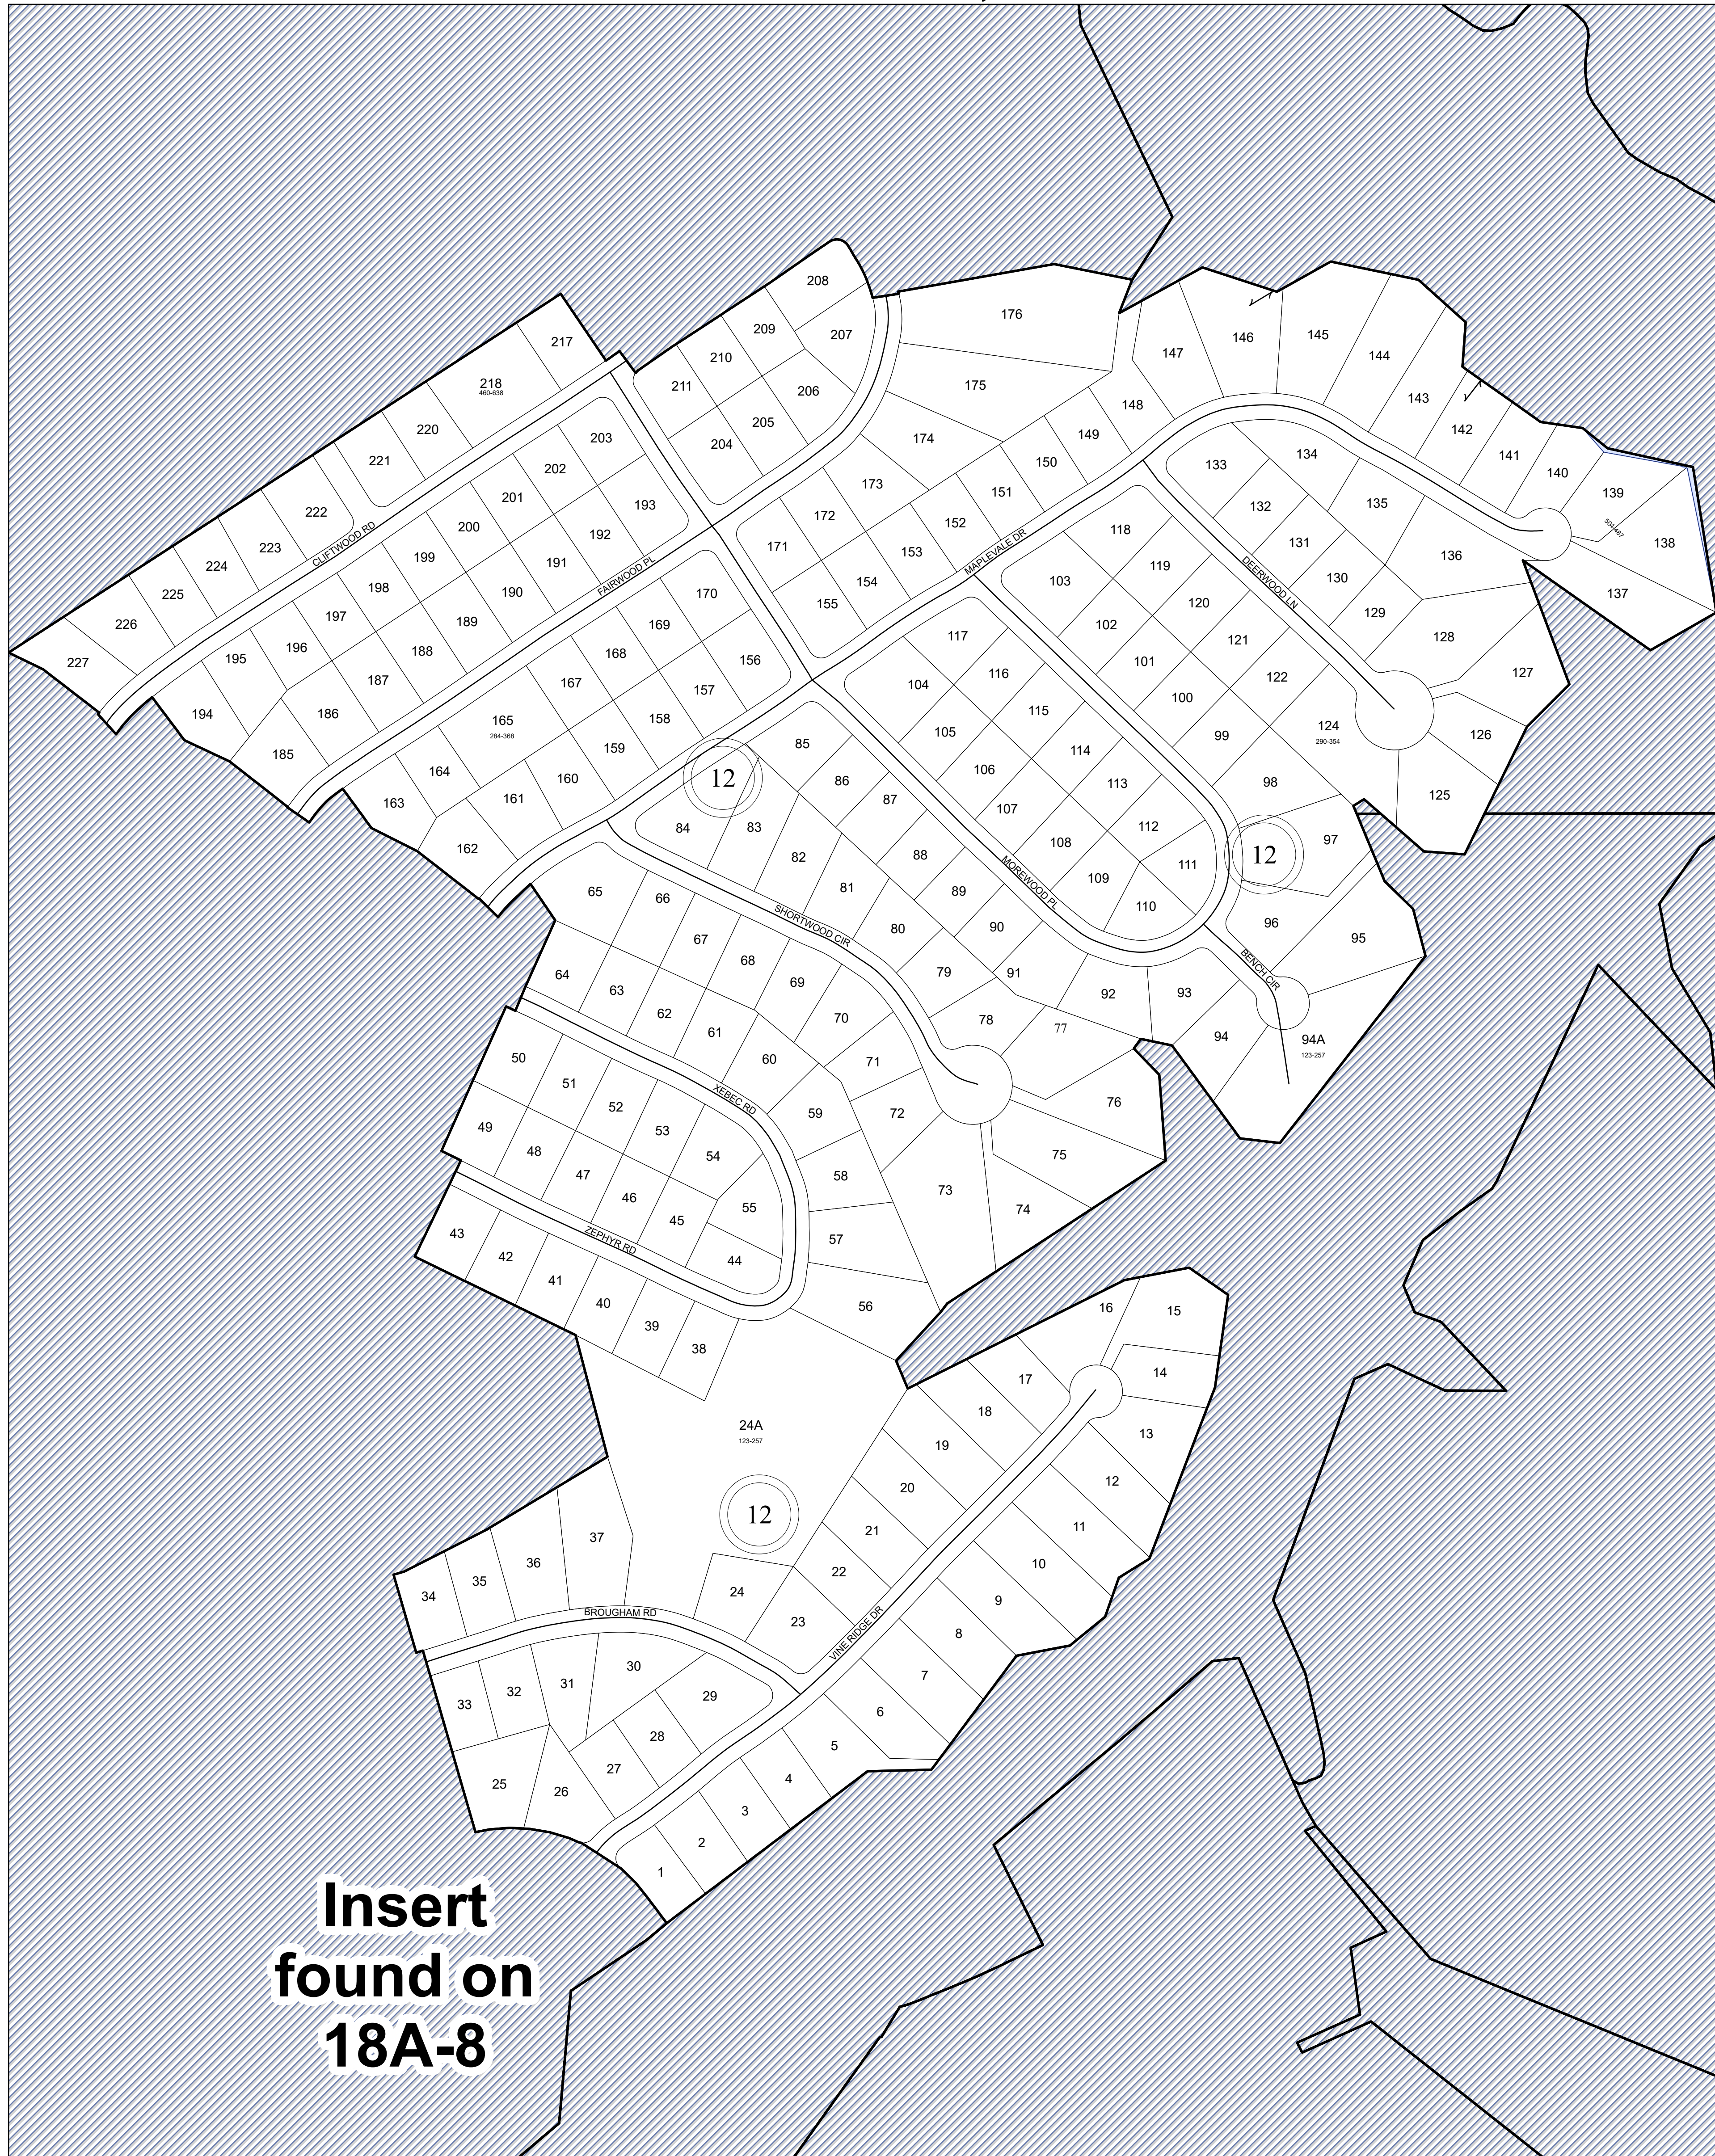

FLUVANNA COUNTY, VIRGINIA

**Insert
found on
18A-8**

SECTION 18A-12_2

1:1,951

Legend

- Roads
- Waterline
- Waterbodies
- County Boundaries
- Parcels
- Tax Sheet Grid

REVISION NOTES

Printed by Hurt & Proffitt, Inc. on: 4/3/2024
Data updated as of: 12/31/2023