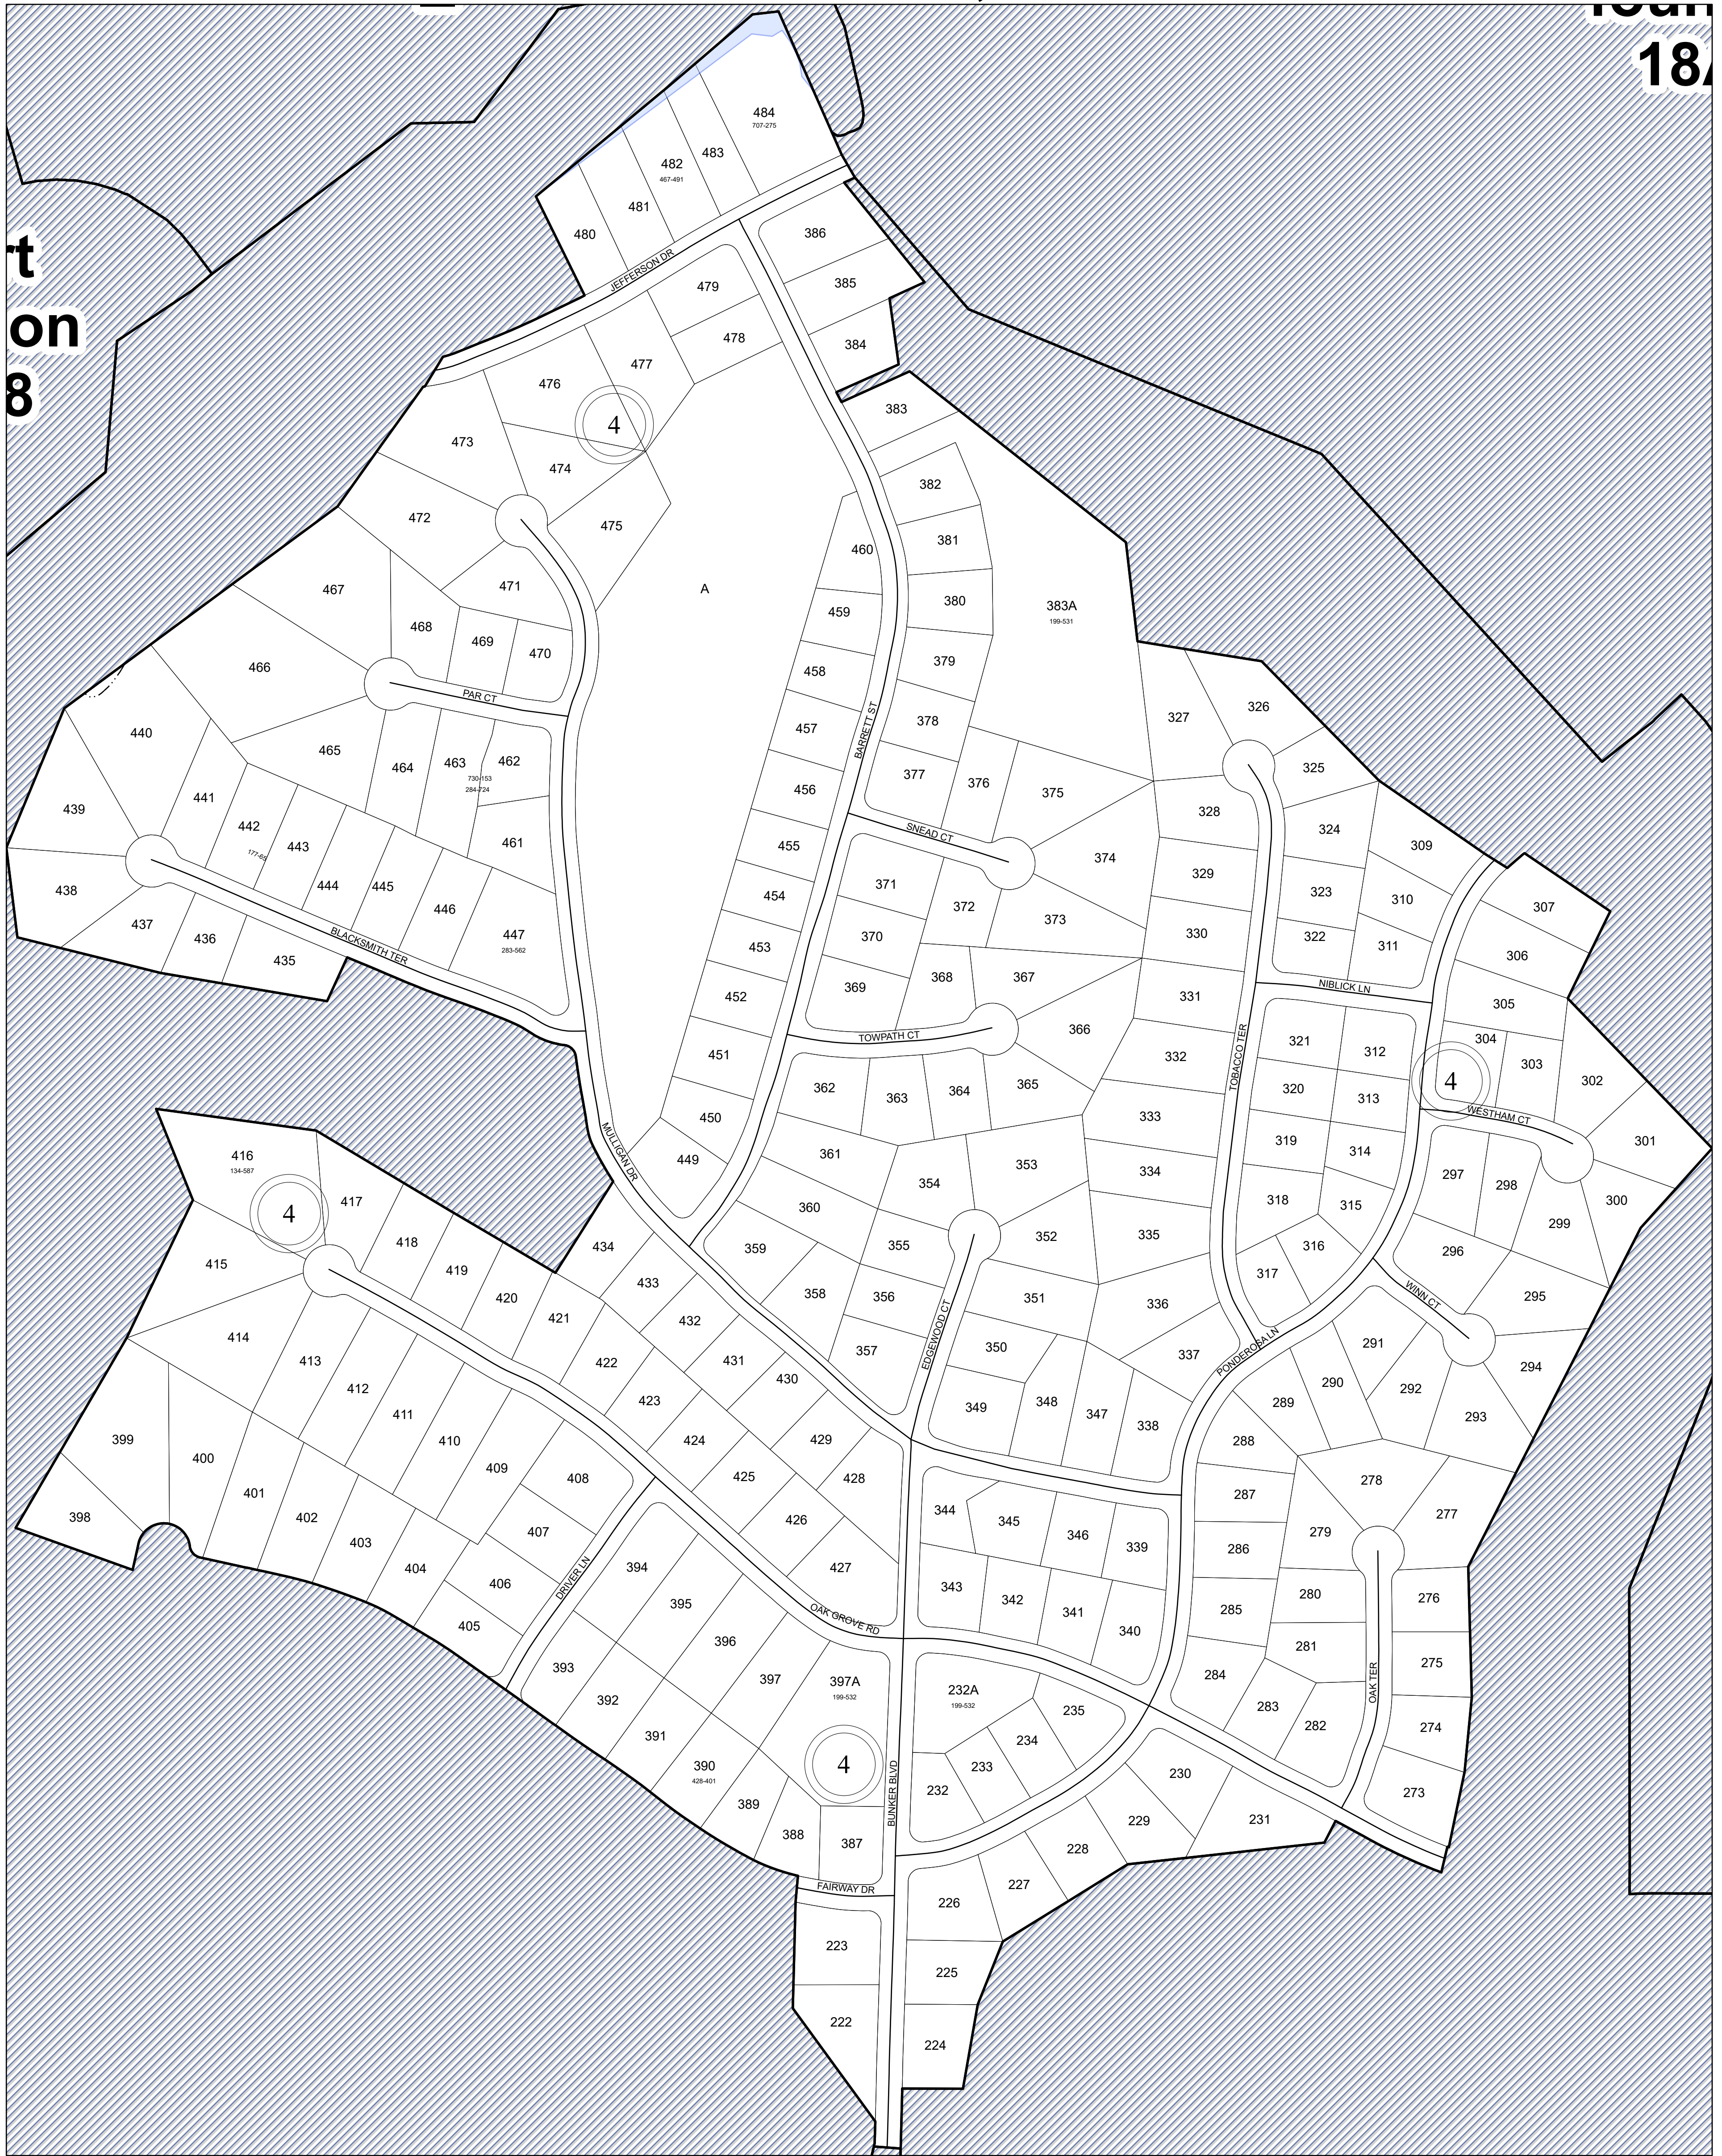

FLUVANNA COUNTY, VIRGINIA

18

SECTION 18A-4_3

1:1,968

Legend

- Roads
- Waterline
- Waterbodies
- County Boundaries
- Parcels
- Tax Sheet Grid

REVISION NOTES

Printed by Hurt & Proffitt, Inc. on: 4/3/2024
Data updated as of: 12/31/2023