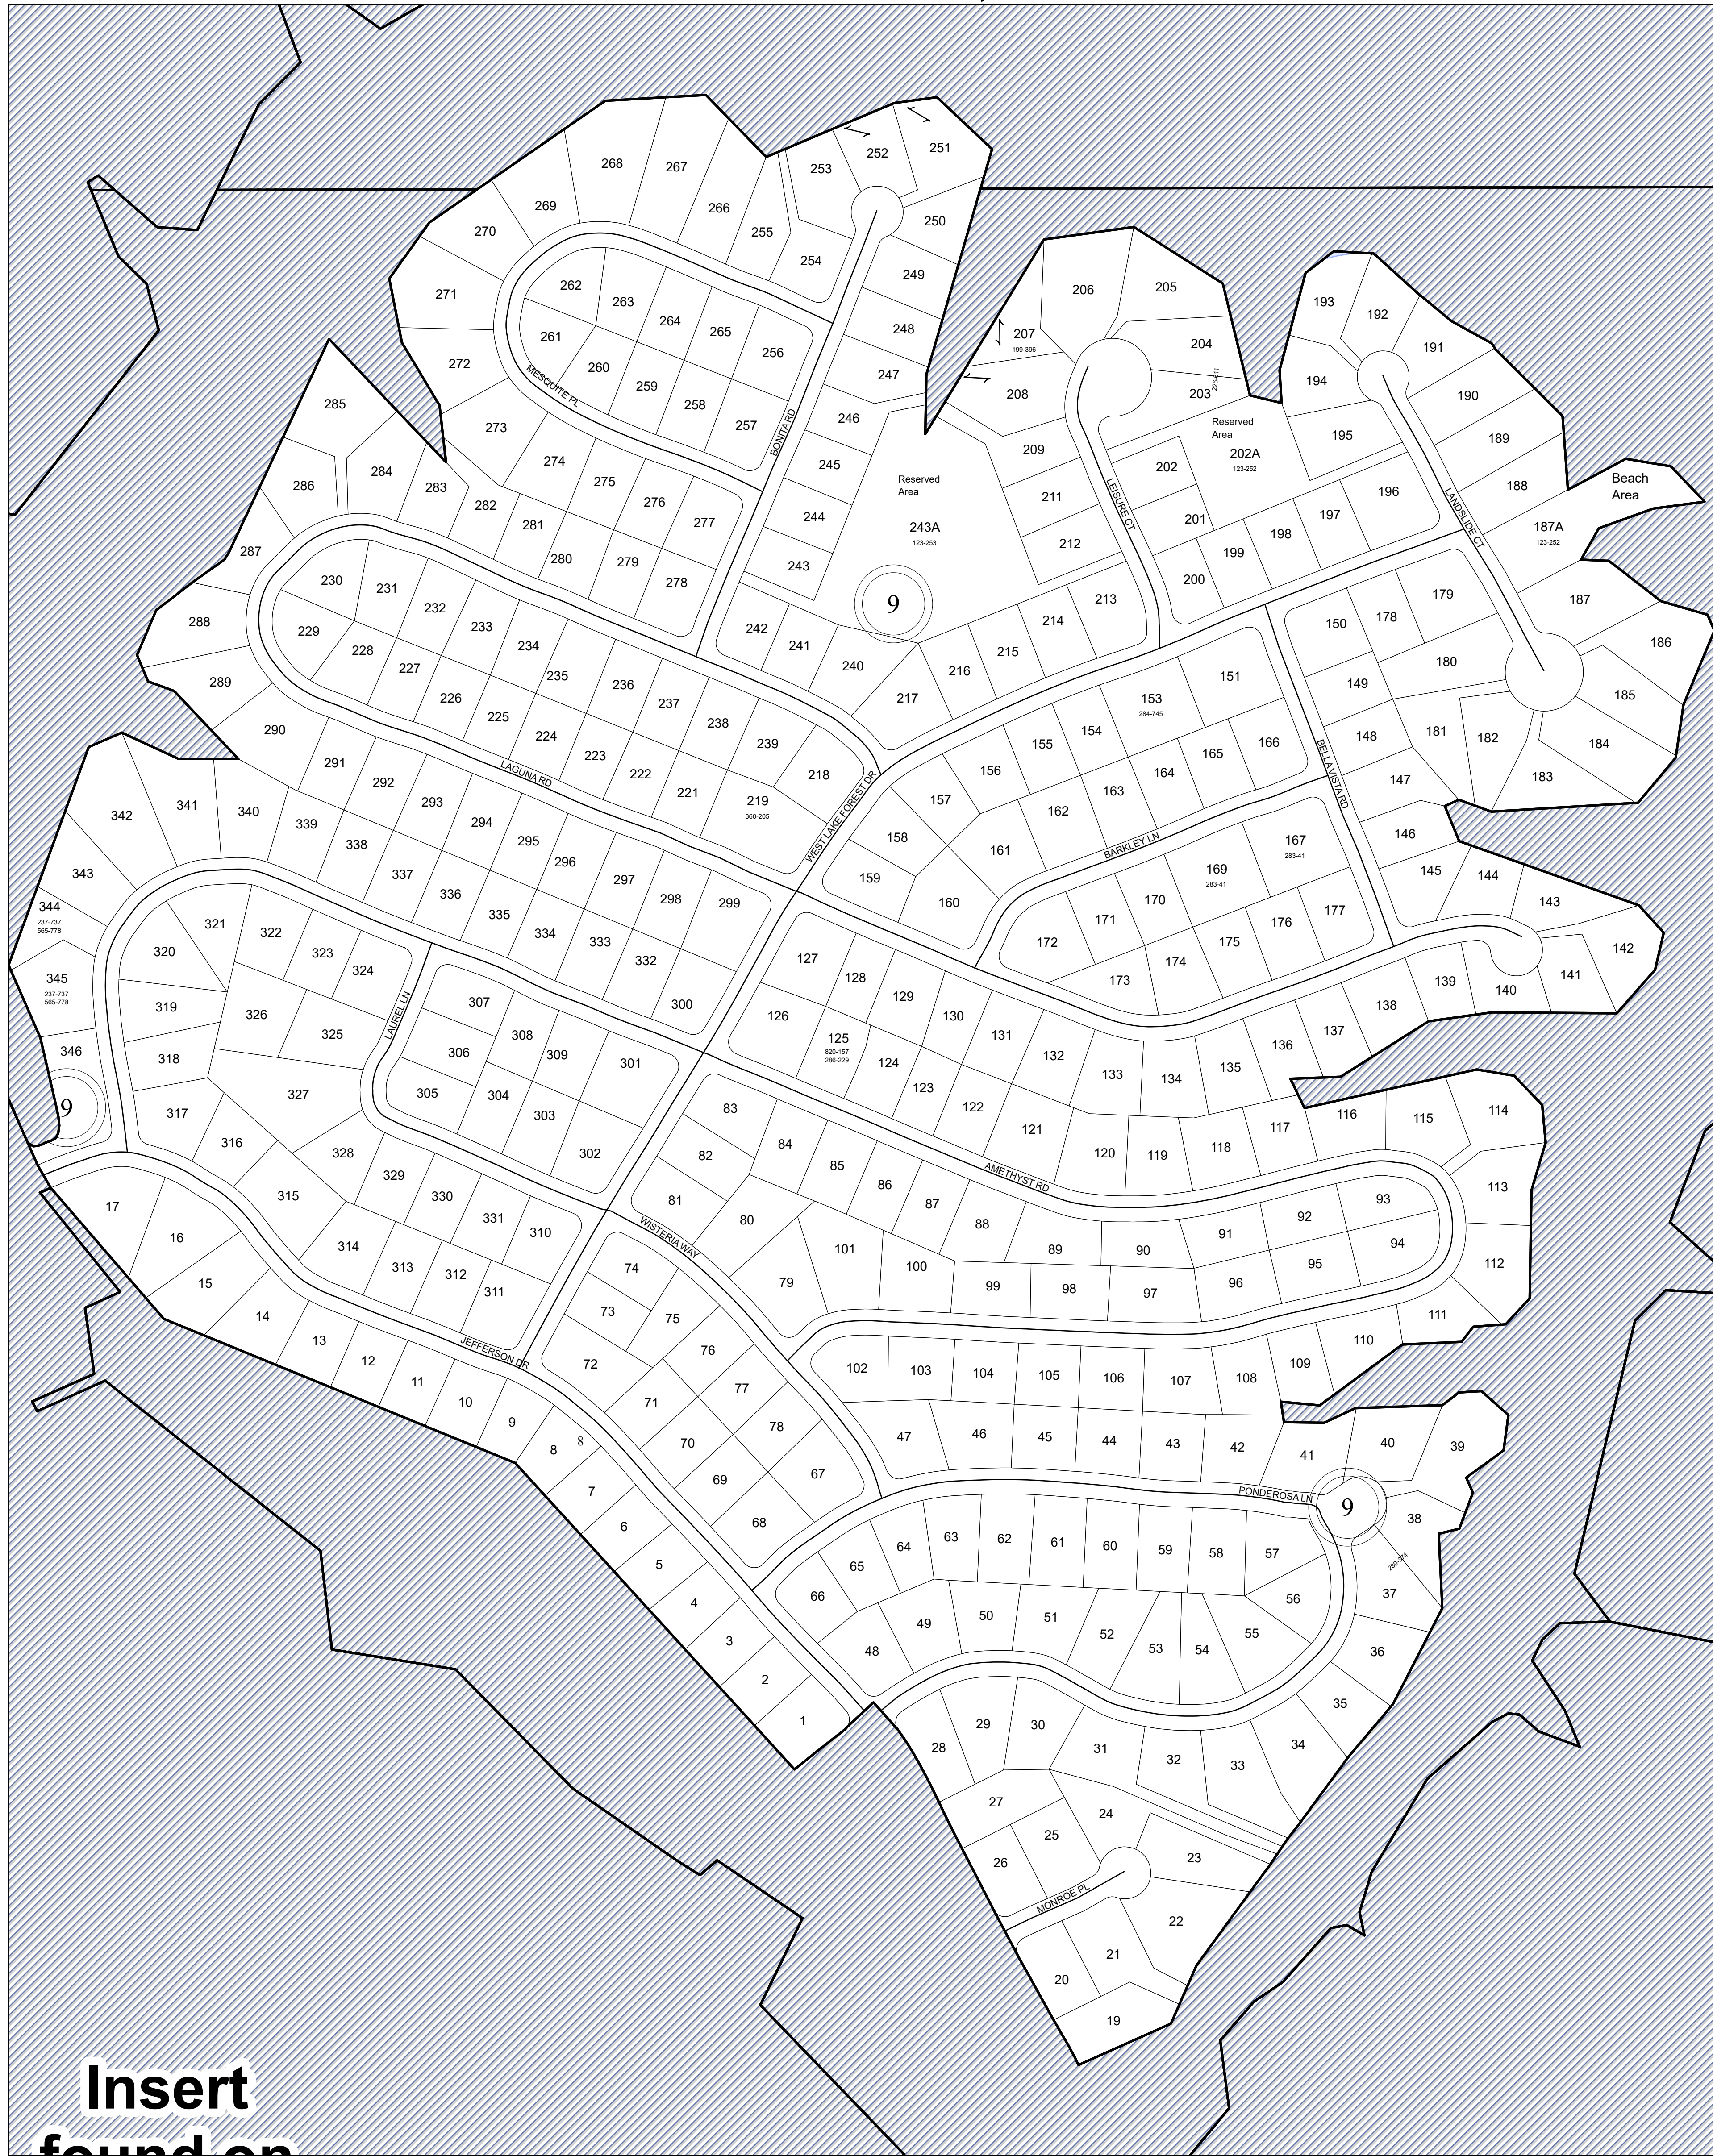

FLUVANNA COUNTY, VIRGINIA

**Insert
found on**

SECTION 18A-9

1:1,977

Legend

- Roads
- Waterline
- Waterbodies
- County Boundaries
- Parcels
- Tax Sheet Grid

REVISION NOTES

Printed by Hurt & Proffitt, Inc. on: 4/3/2024
Data updated as of: 12/31/2023