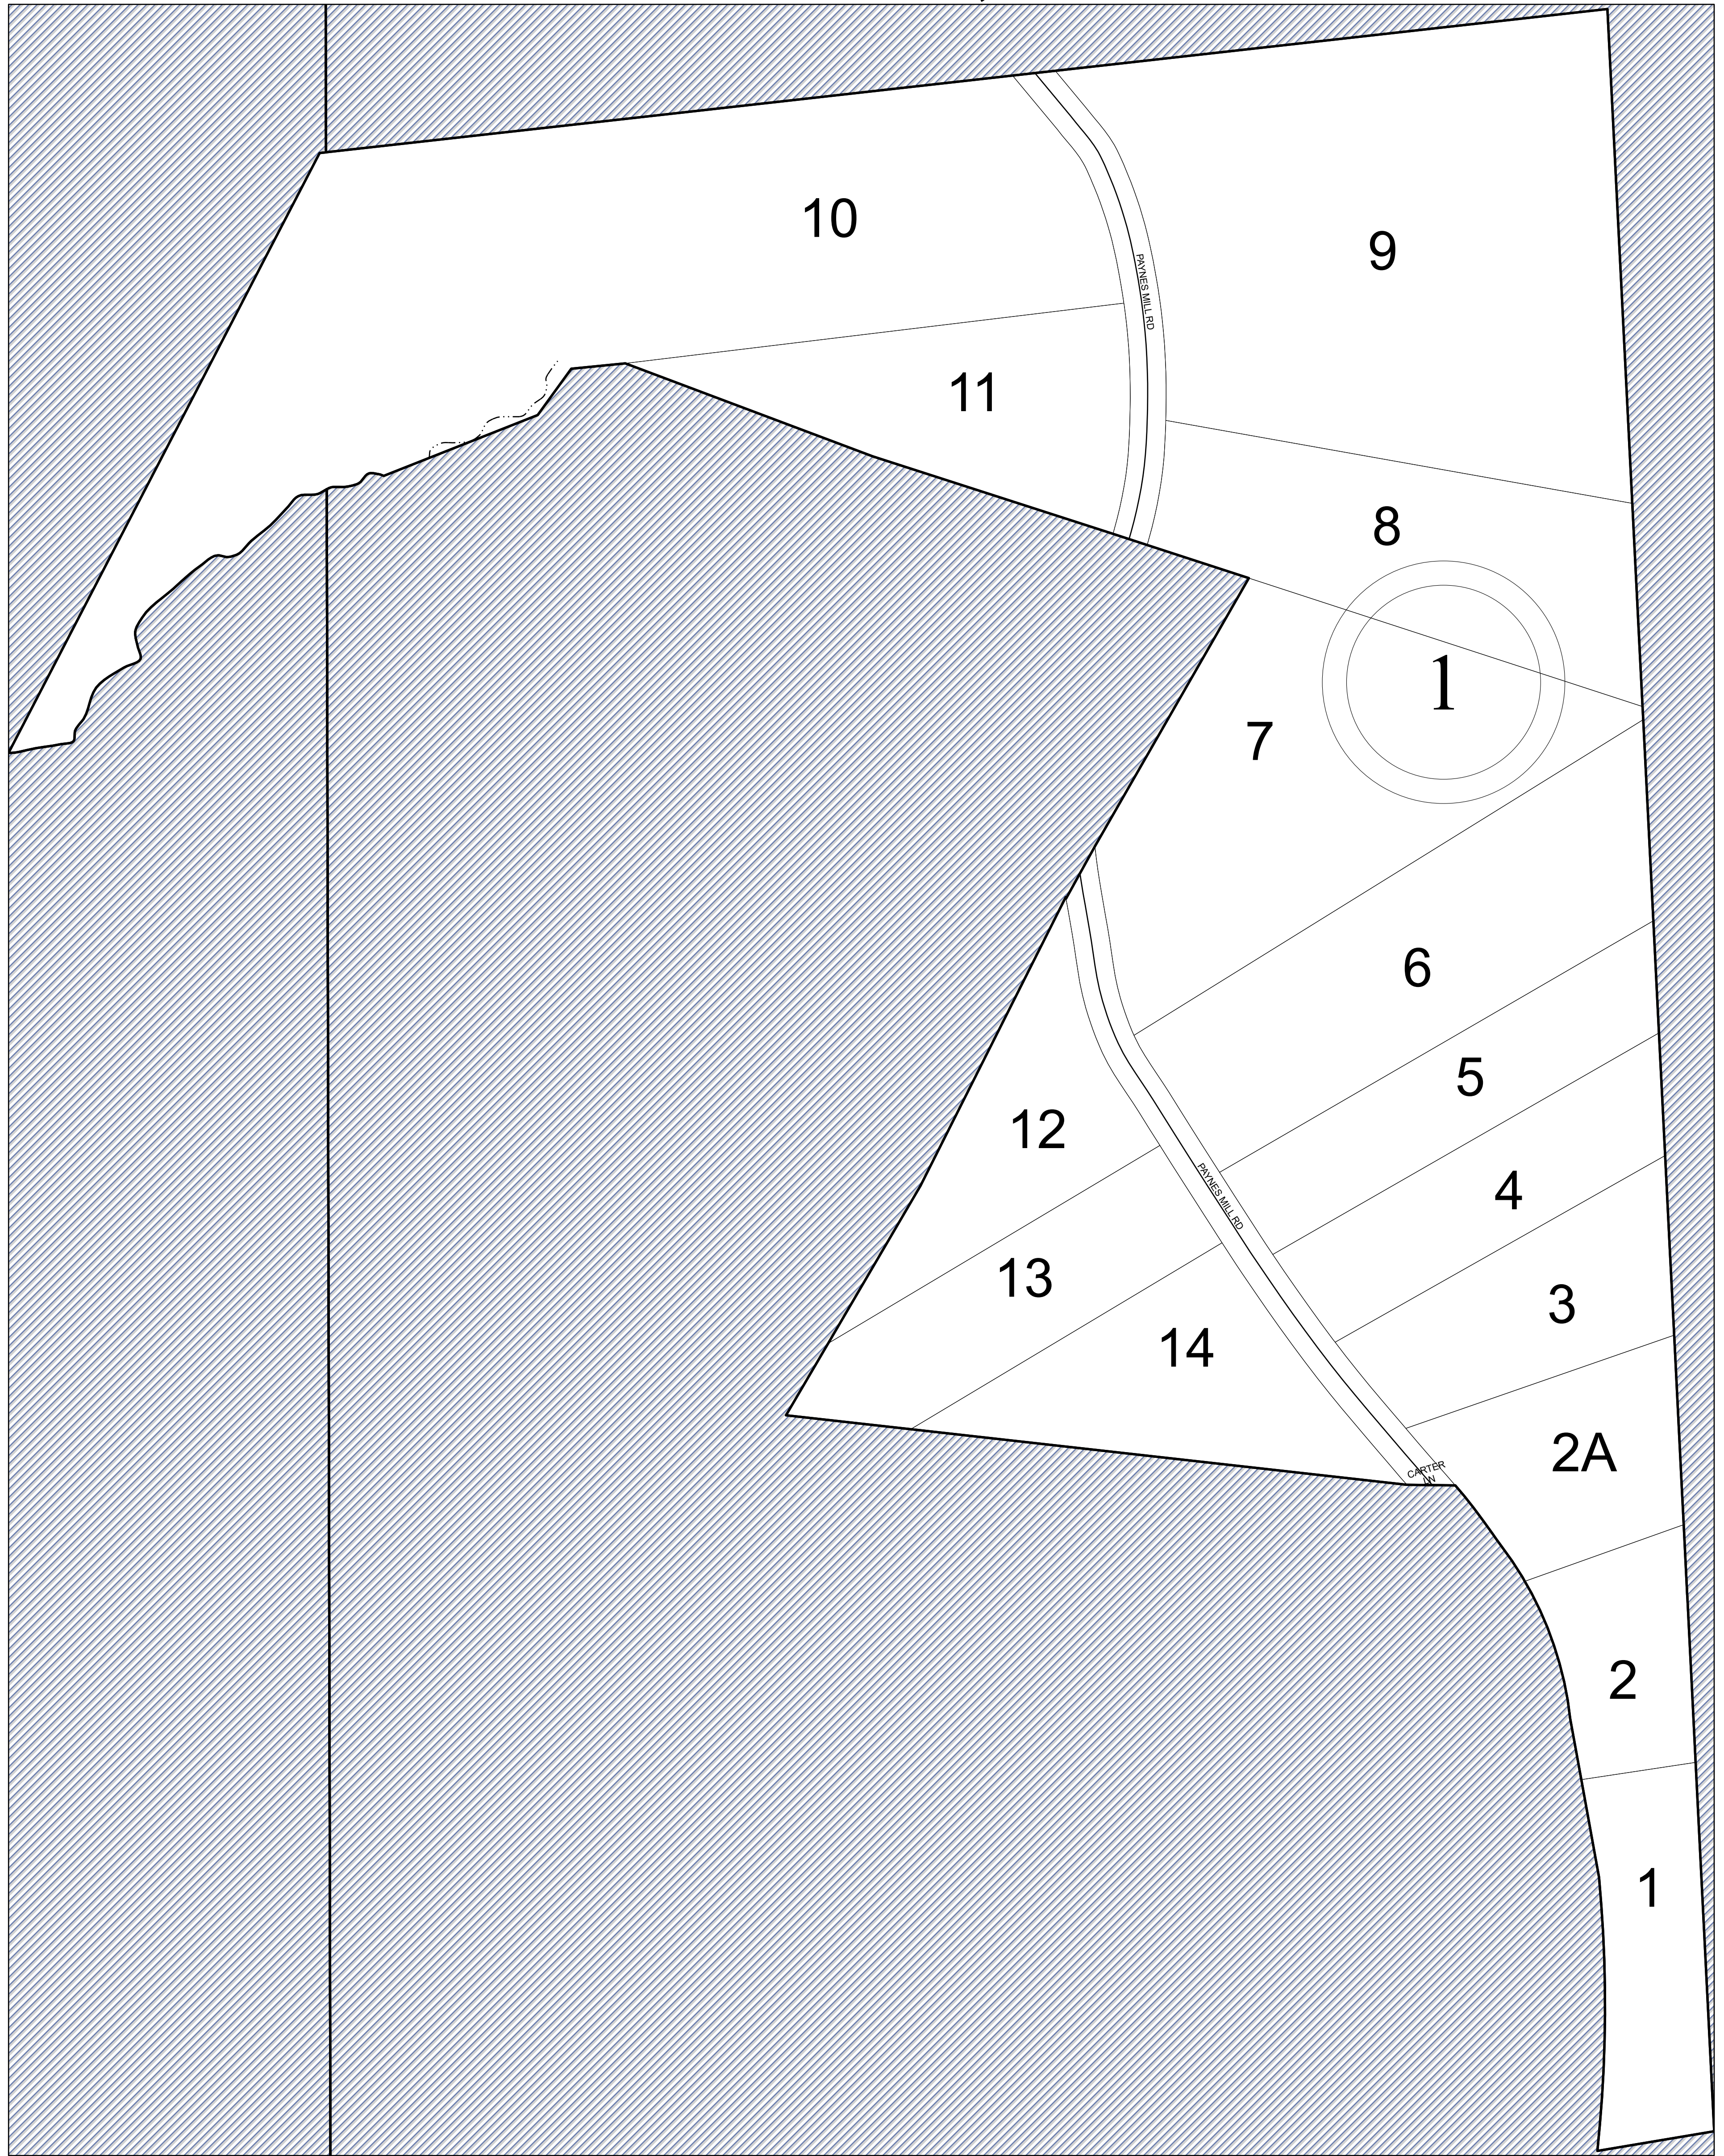

SECTION 4A

1:1,431

MAP LOCATION

Legend

- Roads
- Waterline
- Waterbodies
- County Boundaries
- Parcels
- Tax Sheet Grid

MATCHING SHEET

REVISION NOTES

Printed by Hurt & Proffitt, Inc. on: 4/3/2024
 Data updated as of: 12/31/2023