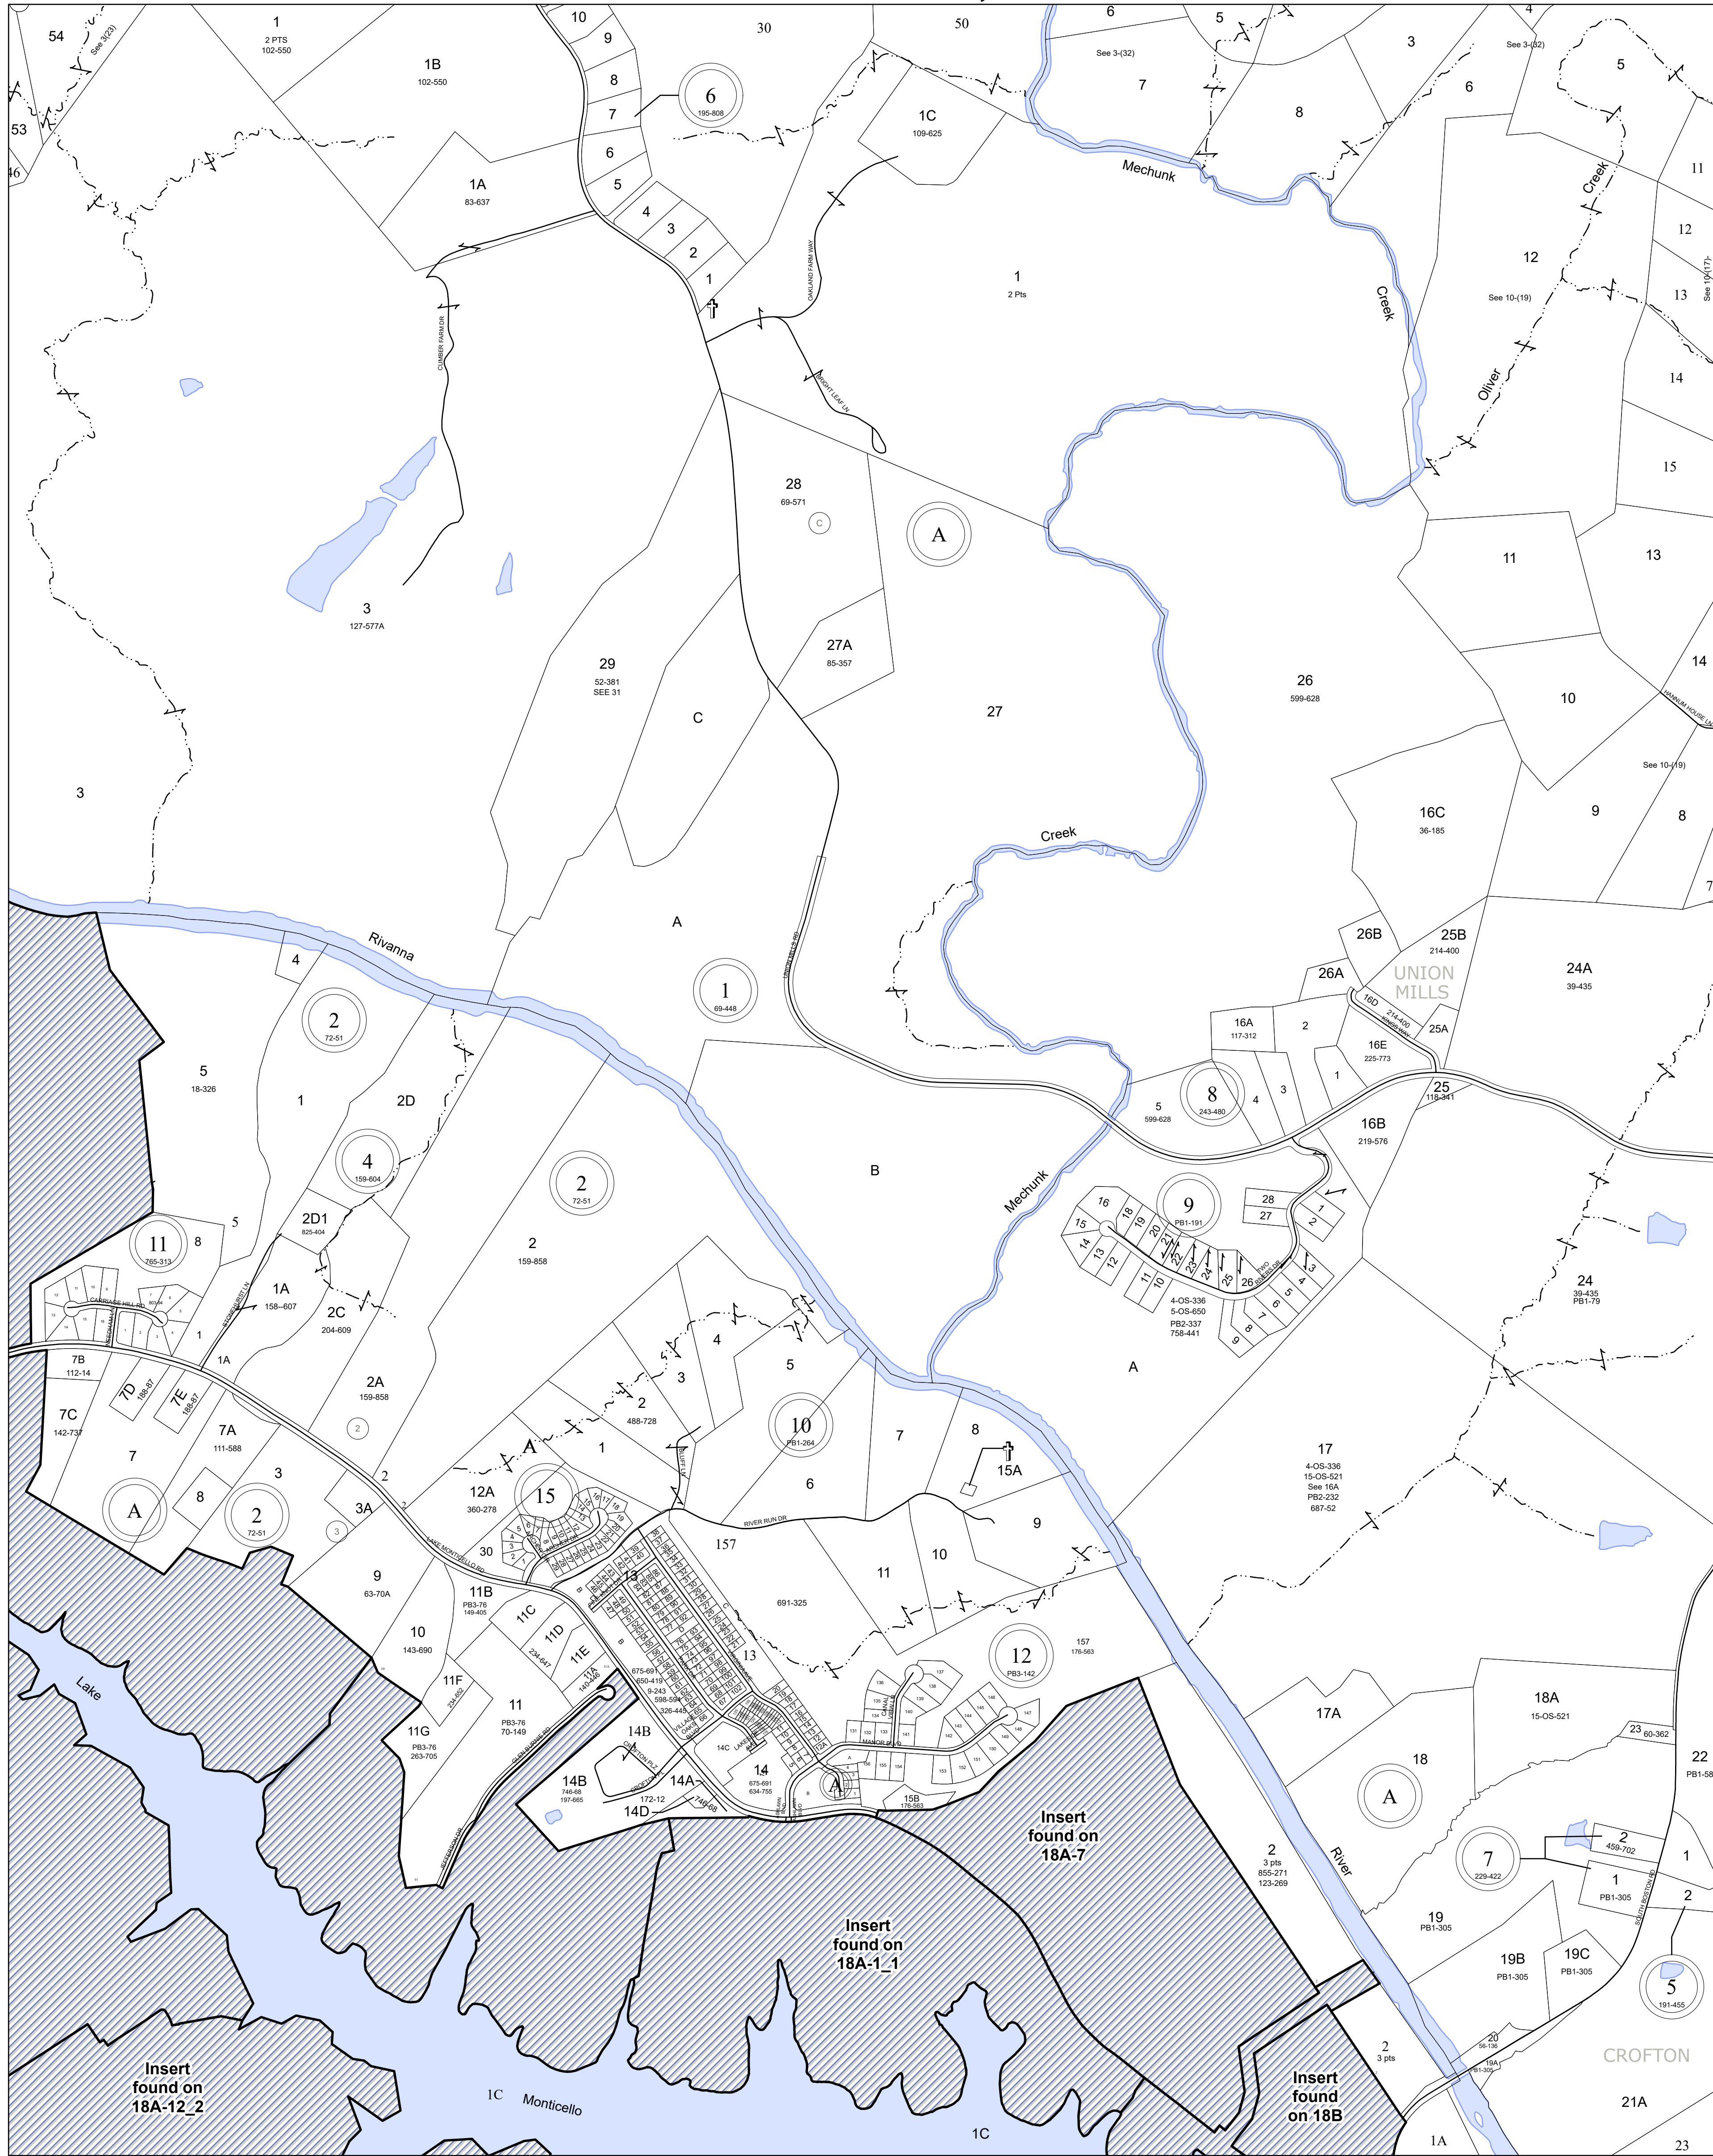

FLUVANNA COUNTY, VIRGINIA

SECTION 9

1:7,200

Legend

- Roads
- Waterline
- Waterbodies
- County Boundaries
- Parcels
- Tax Sheet Grid

REVISION NOTES

Printed Hurt & Proffitt, Inc. on: 4/3/2024
Data updated as of: 12/31/2023