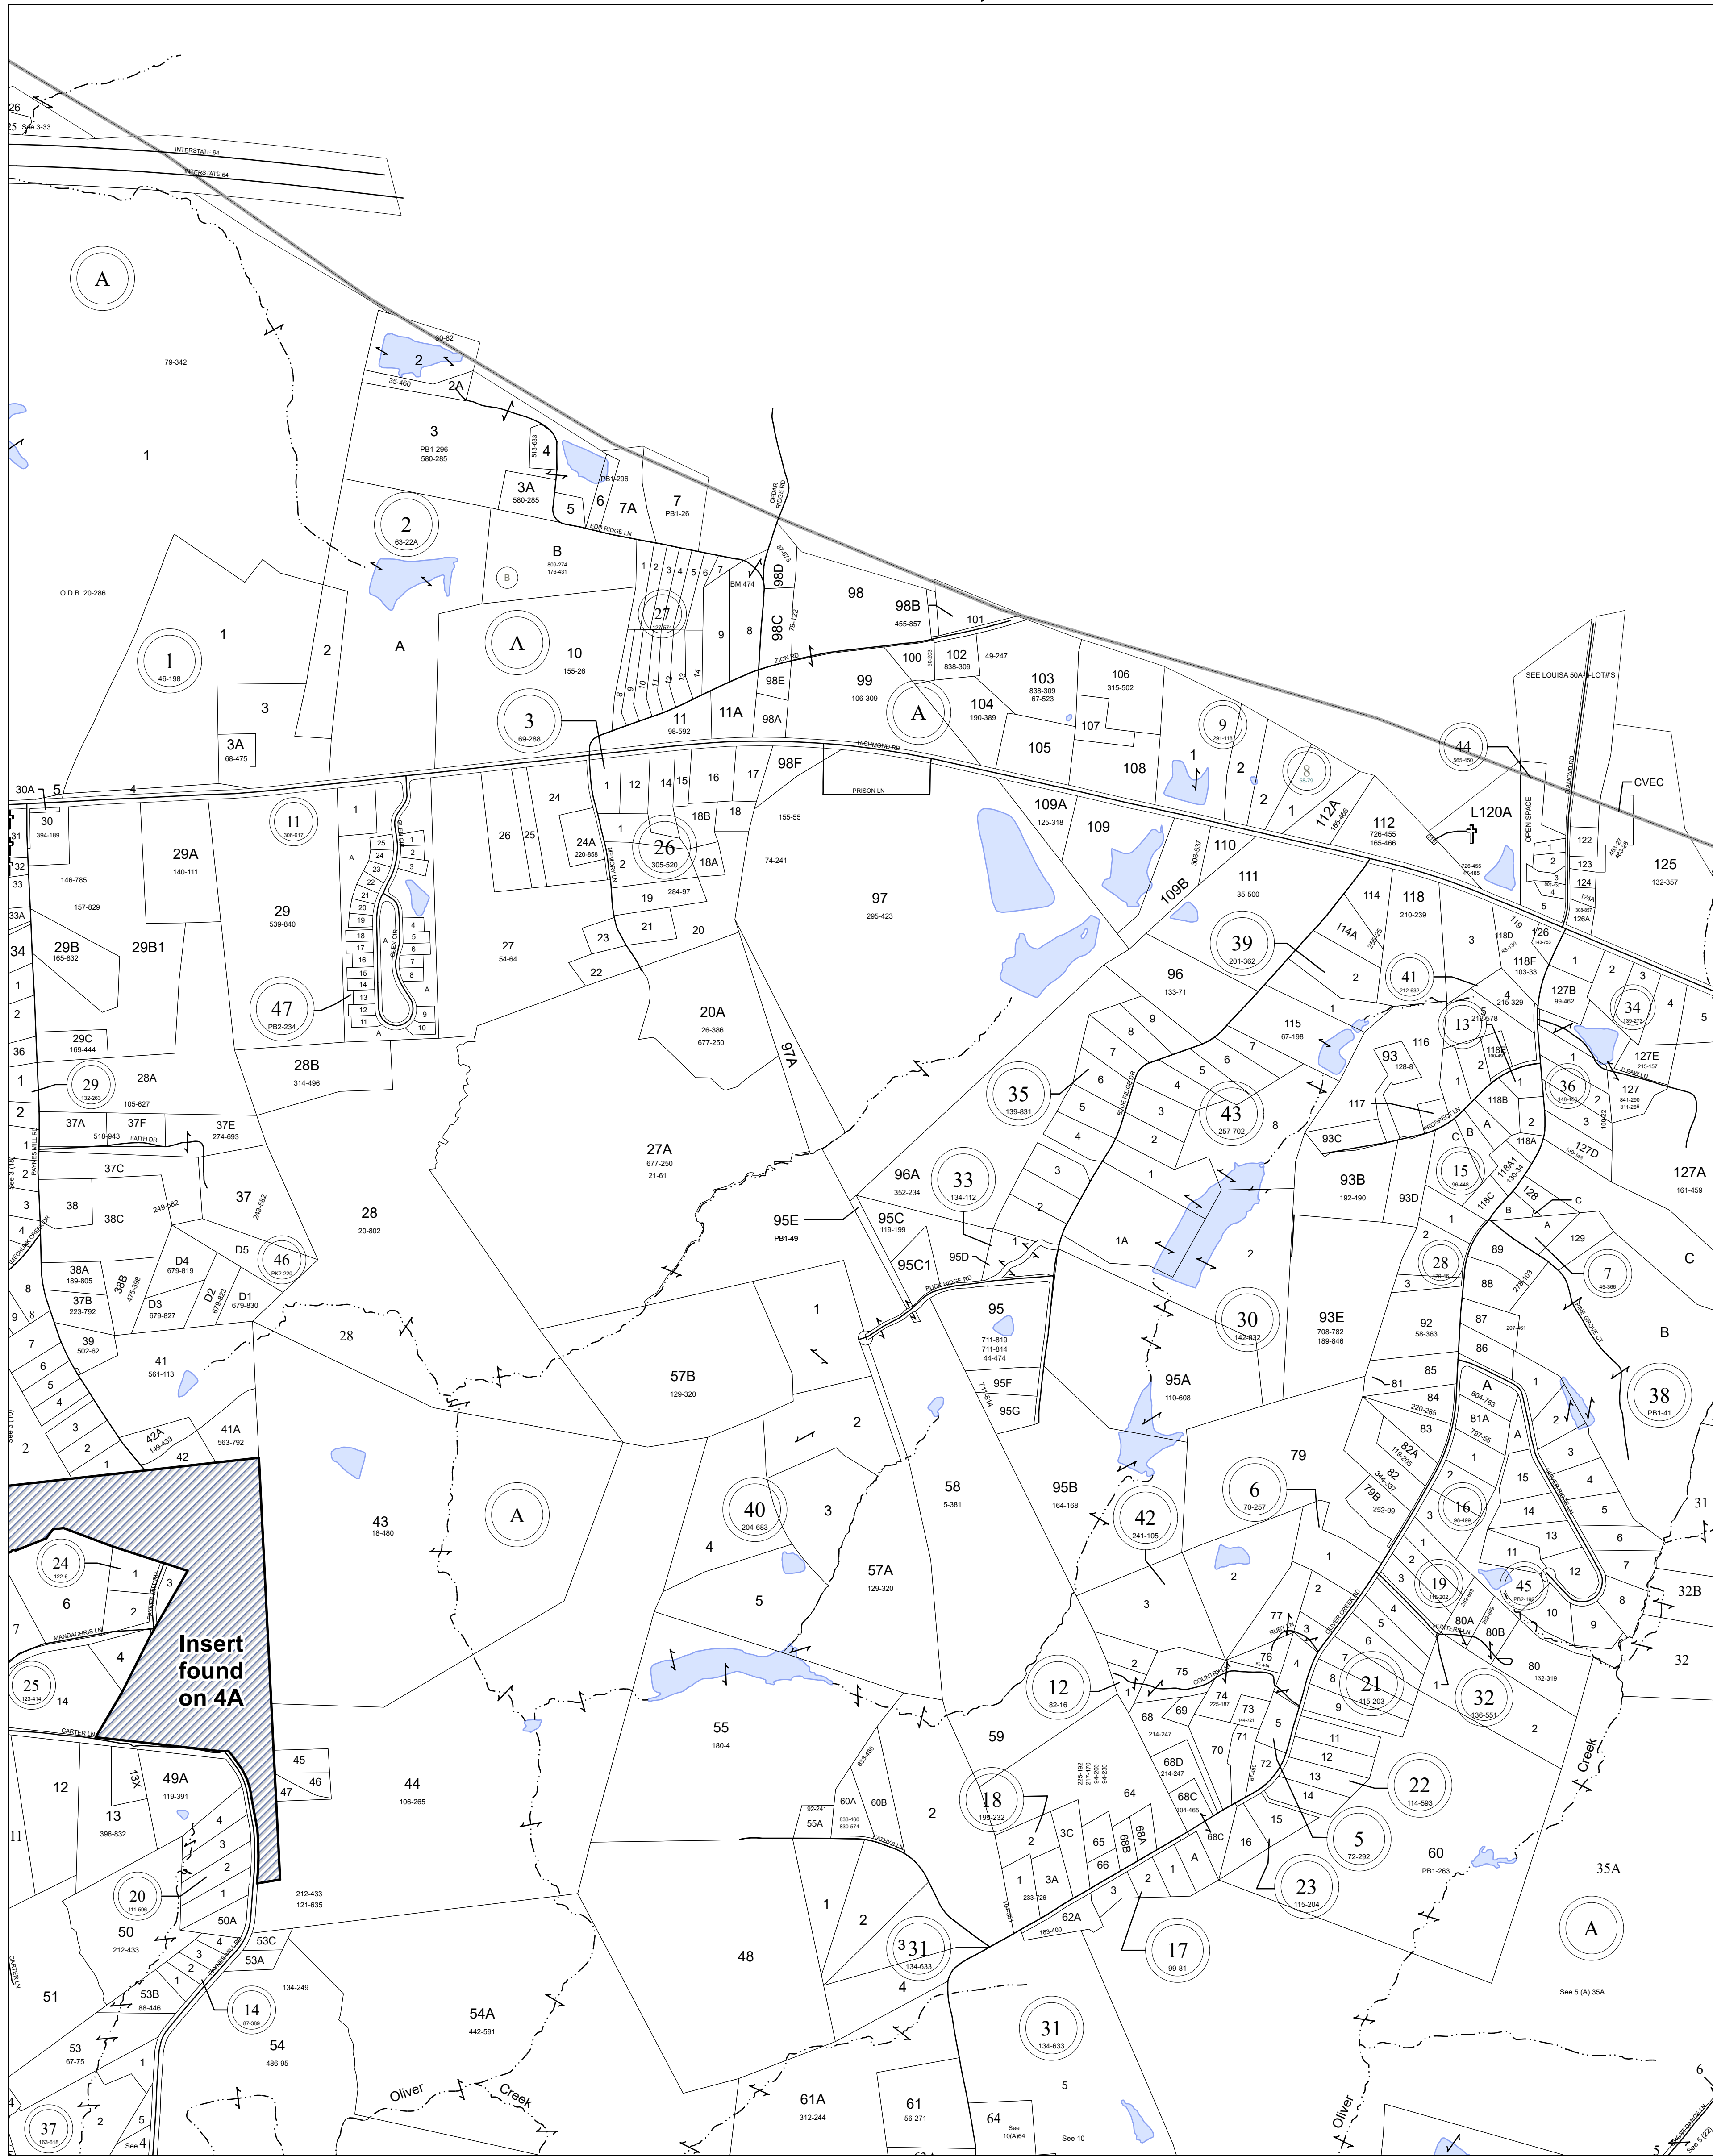

1:7,200

REVISION NOTES

Printed Hurt & Proffitt, Inc. on: 4/3/2024
 Data updated as of: 12/31/2023

MATCHING SHEET

FLUVANNA COUNTY, VIRGINIA

SECTION 4

0 1,000 2,000
Feet

MAP LOCATION