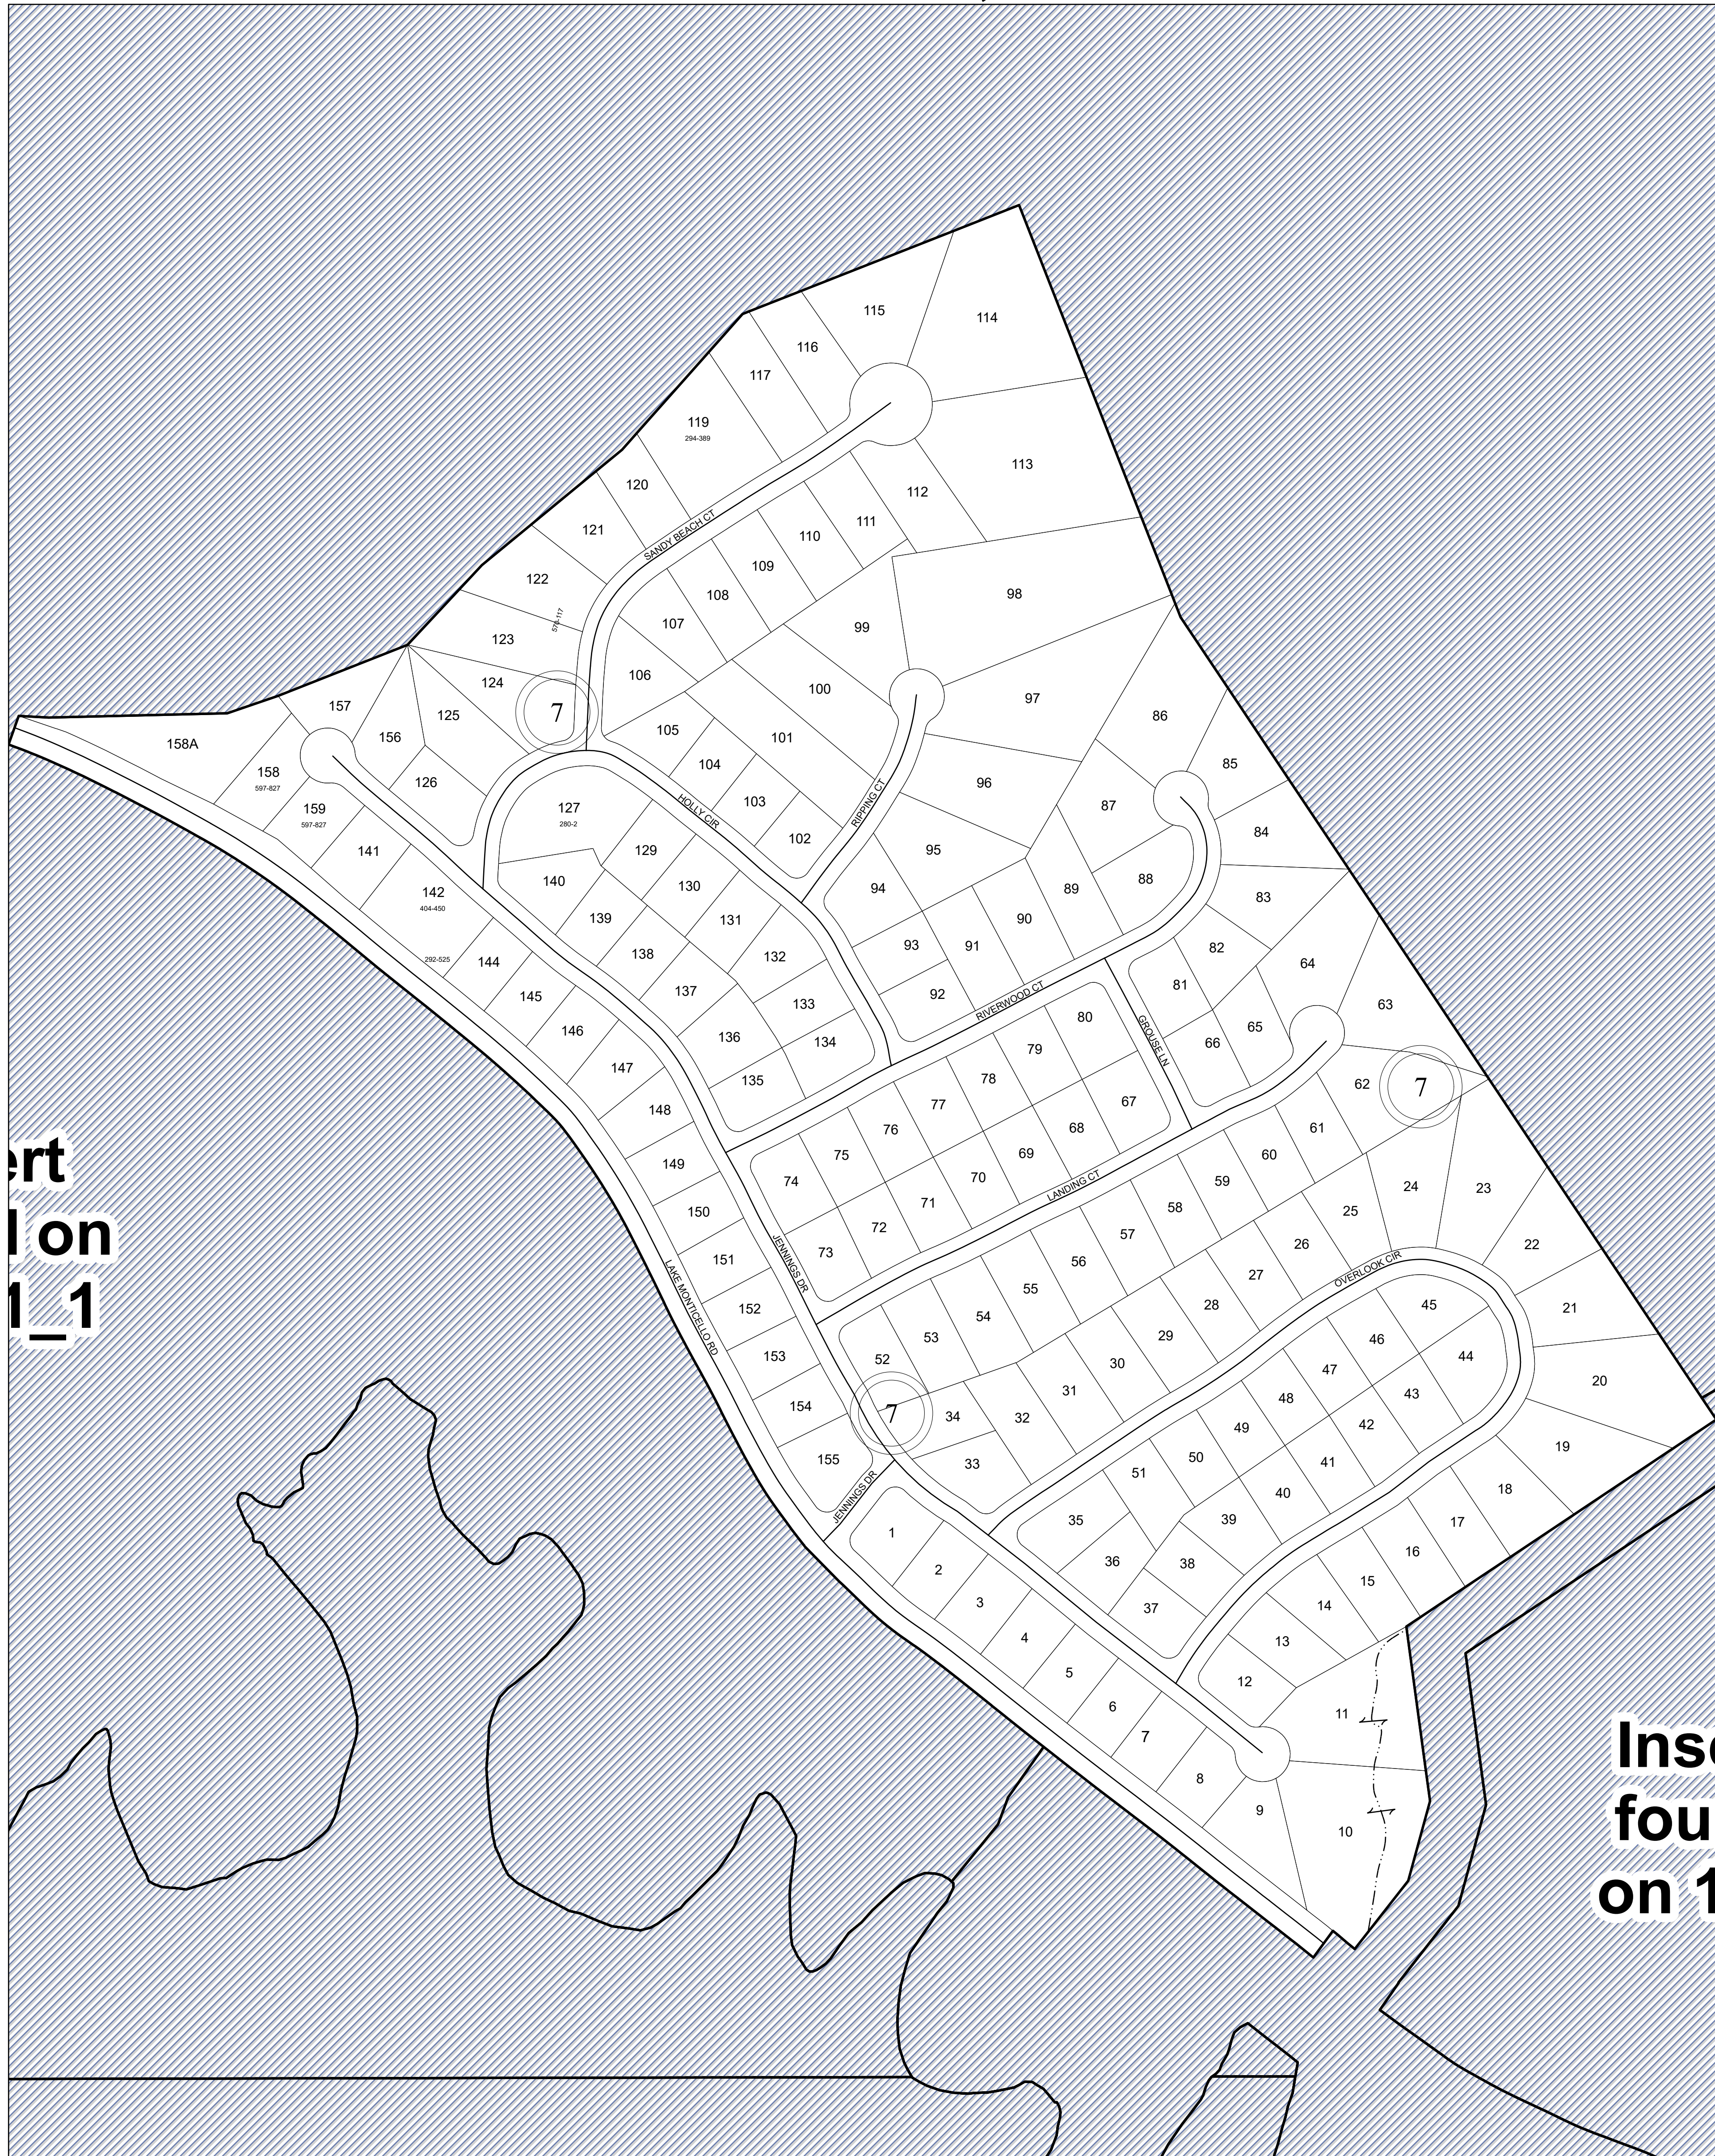

FLUVANNA COUNTY, VIRGINIA

Part
on
1_1

Inset
four
on 1

SECTION 18A-7

1:1,871

Legend

- Roads
- Waterline
- Waterbodies
- County Boundaries
- Parcels
- Tax Sheet Grid

REVISION NOTES

Printed by Hurt & Proffitt, Inc. on: 4/3/2024
Data updated as of: 12/31/2023