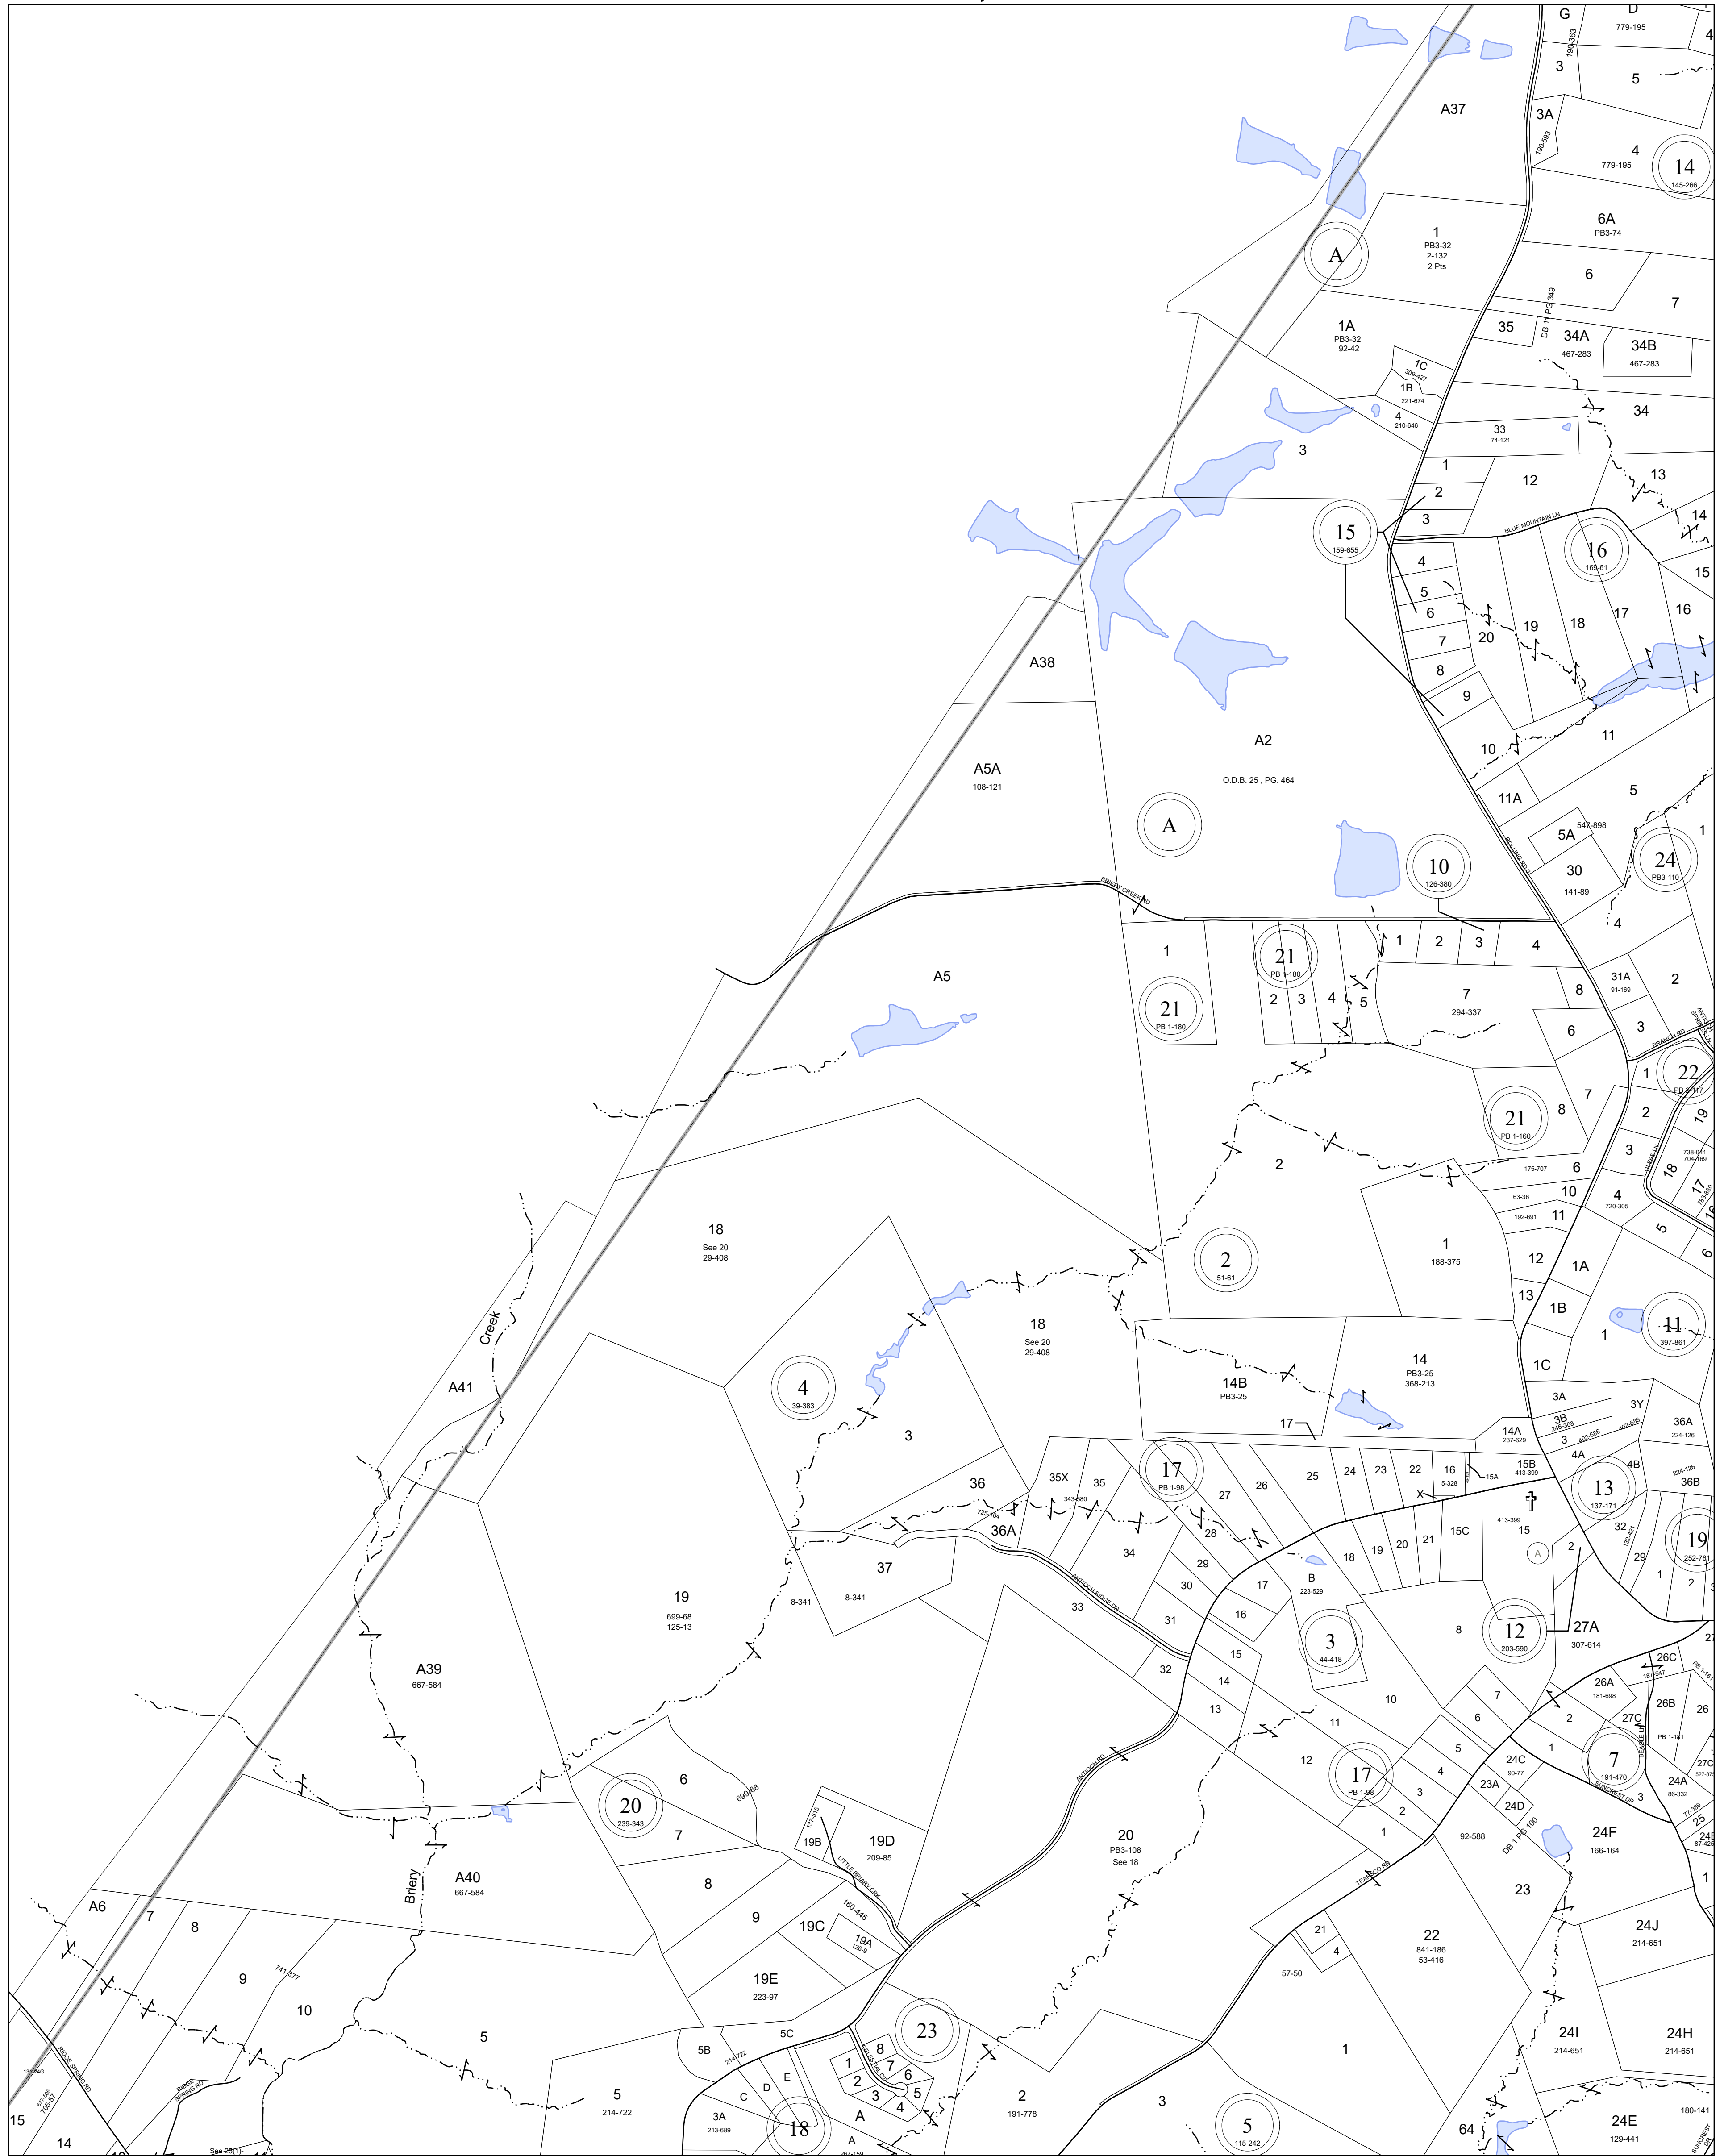

FLUVANNA COUNTY, VIRGINIA

SECTION 26

1:7,200

MAP LOCATION

Legend

- Roads
- Waterline
- Waterbodies
- County Boundaries
- Parcels
- Tax Sheet Grid

MATCHING SHEET

REVISION NOTES

Printed Hurt & Proffitt, Inc. on: 4/3/2024
Data updated as of: 12/31/2023