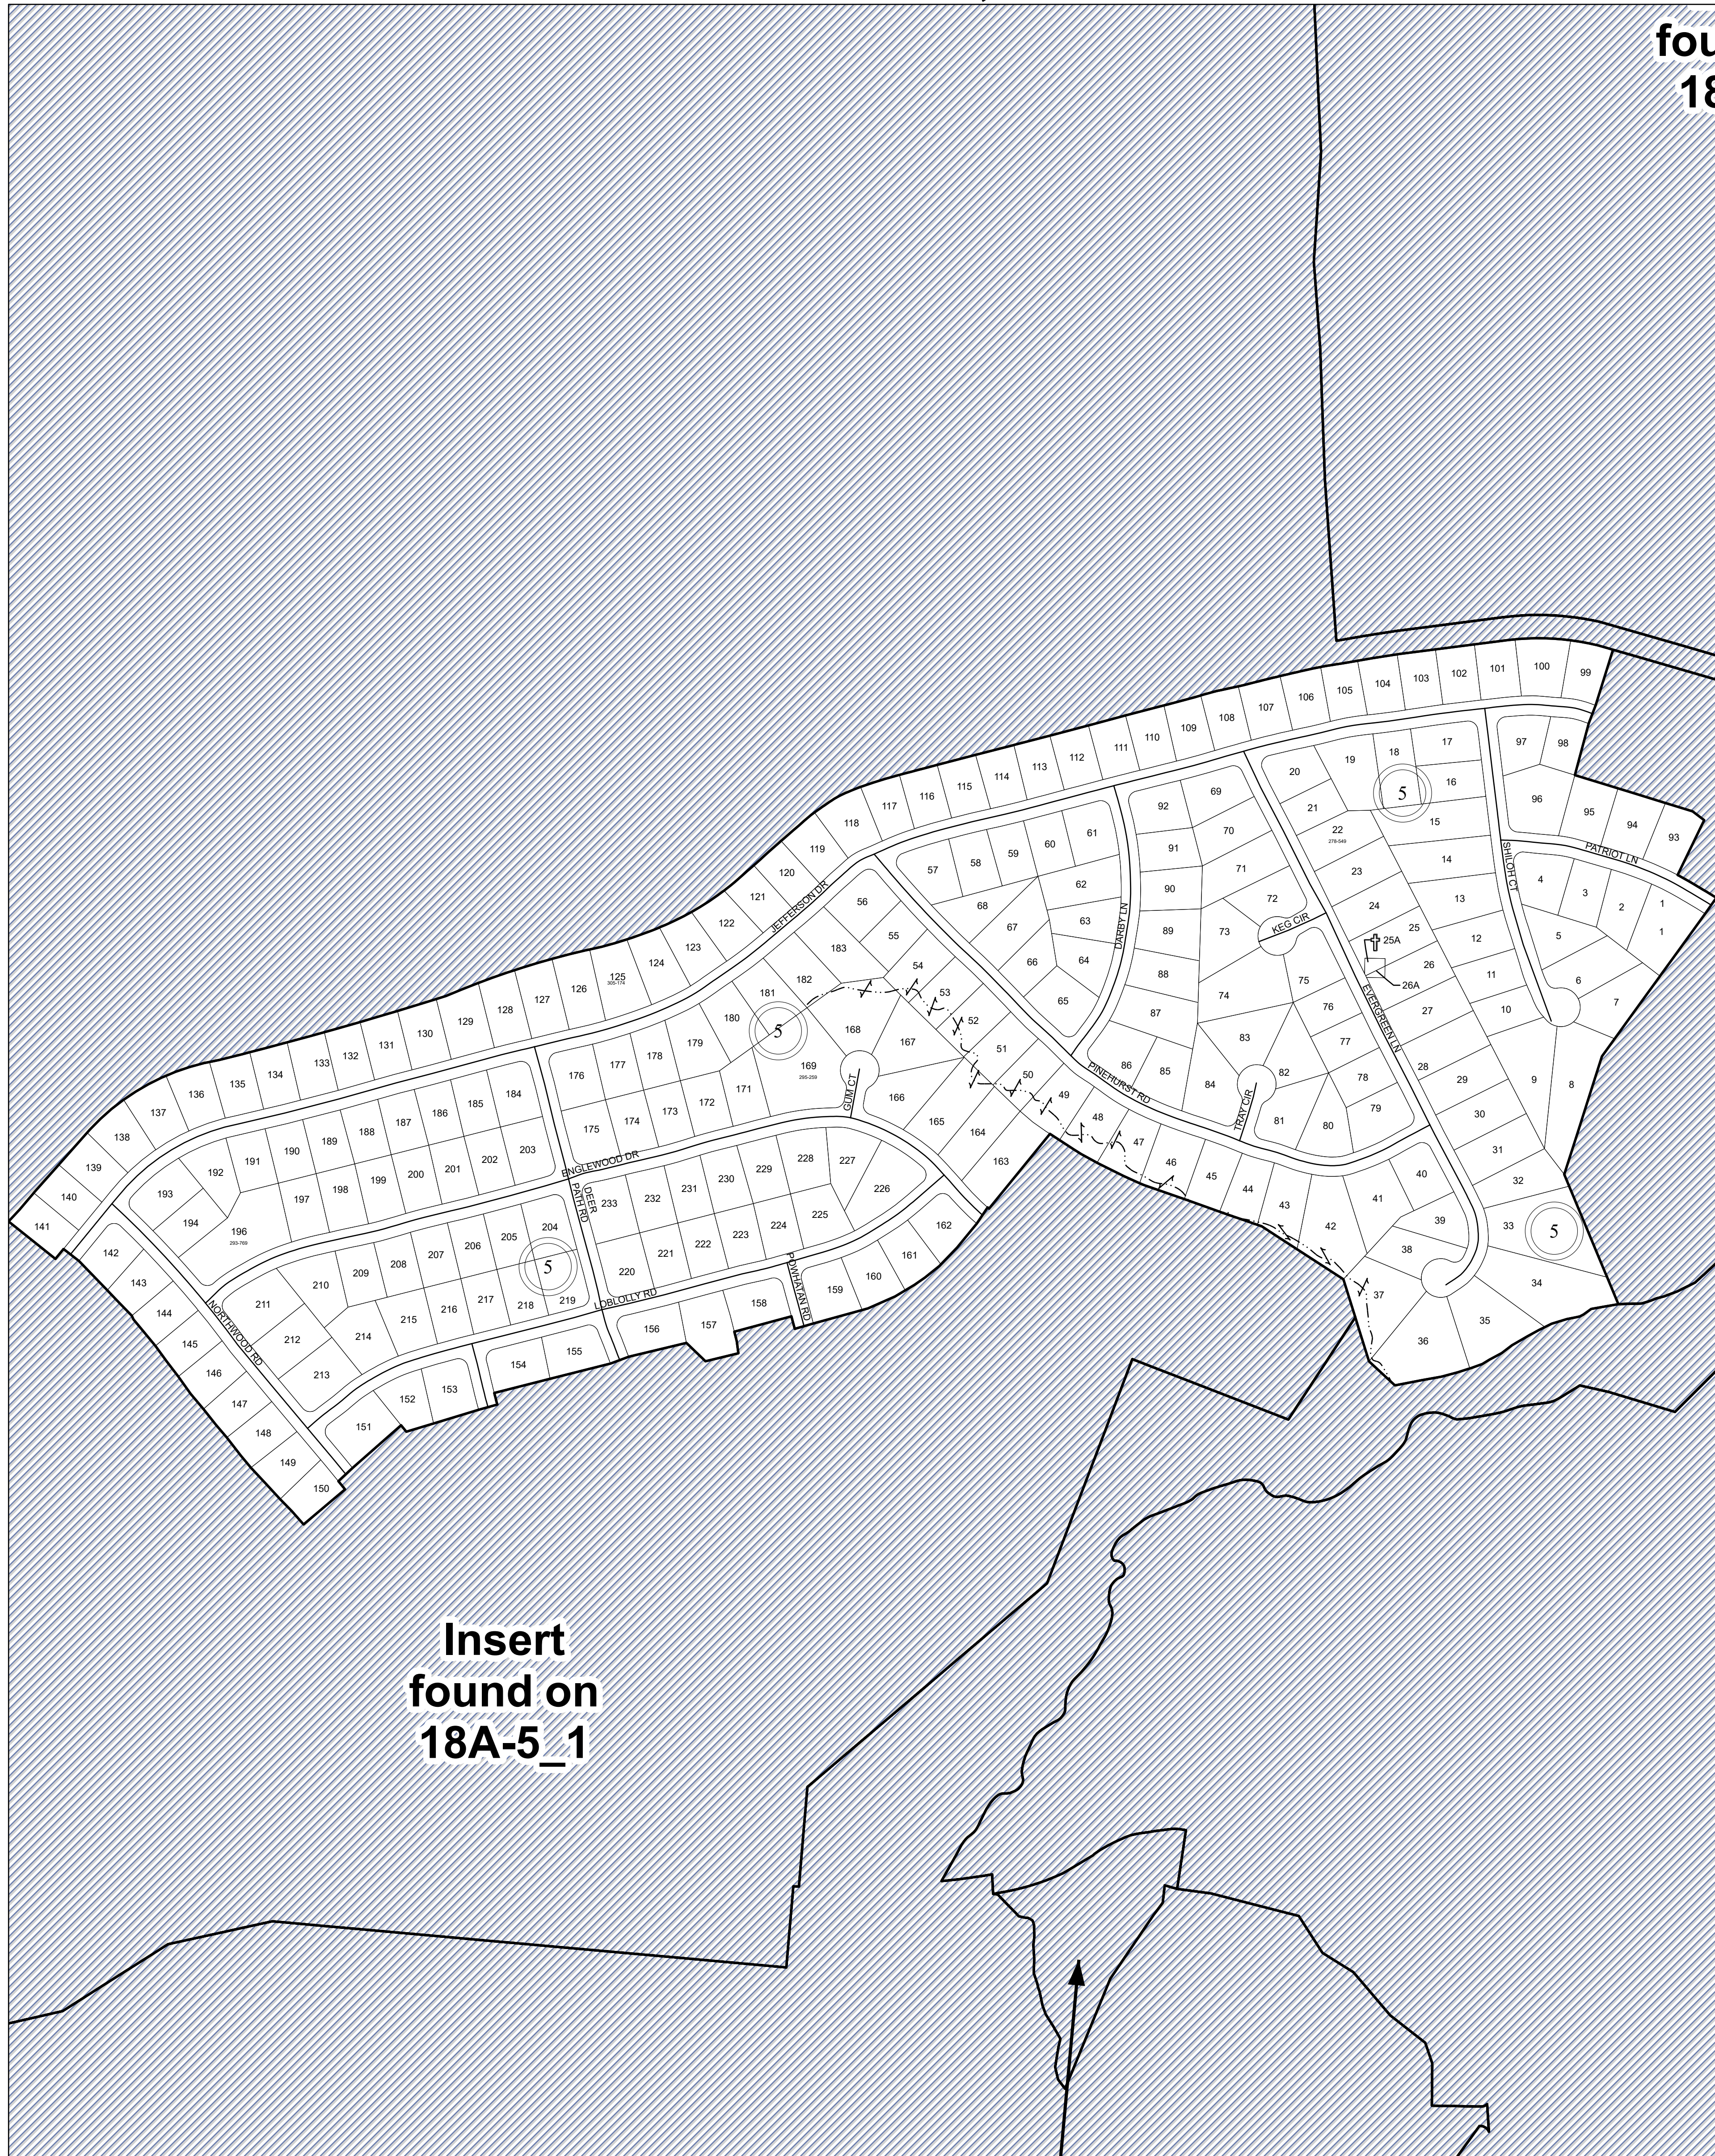

FLUVANNA COUNTY, VIRGINIA

four
18

**Insert
found on
18A-5_1**

SECTION 18A-5_2

Legend

- Roads
- Waterline
- Waterbodies
- County Boundaries
- Parcels
- Tax Sheet Grid

1:2,655

REVISION NOTES

Printed by Hurt & Proffitt, Inc. on: 4/3/2024
Data updated as of: 12/31/2023