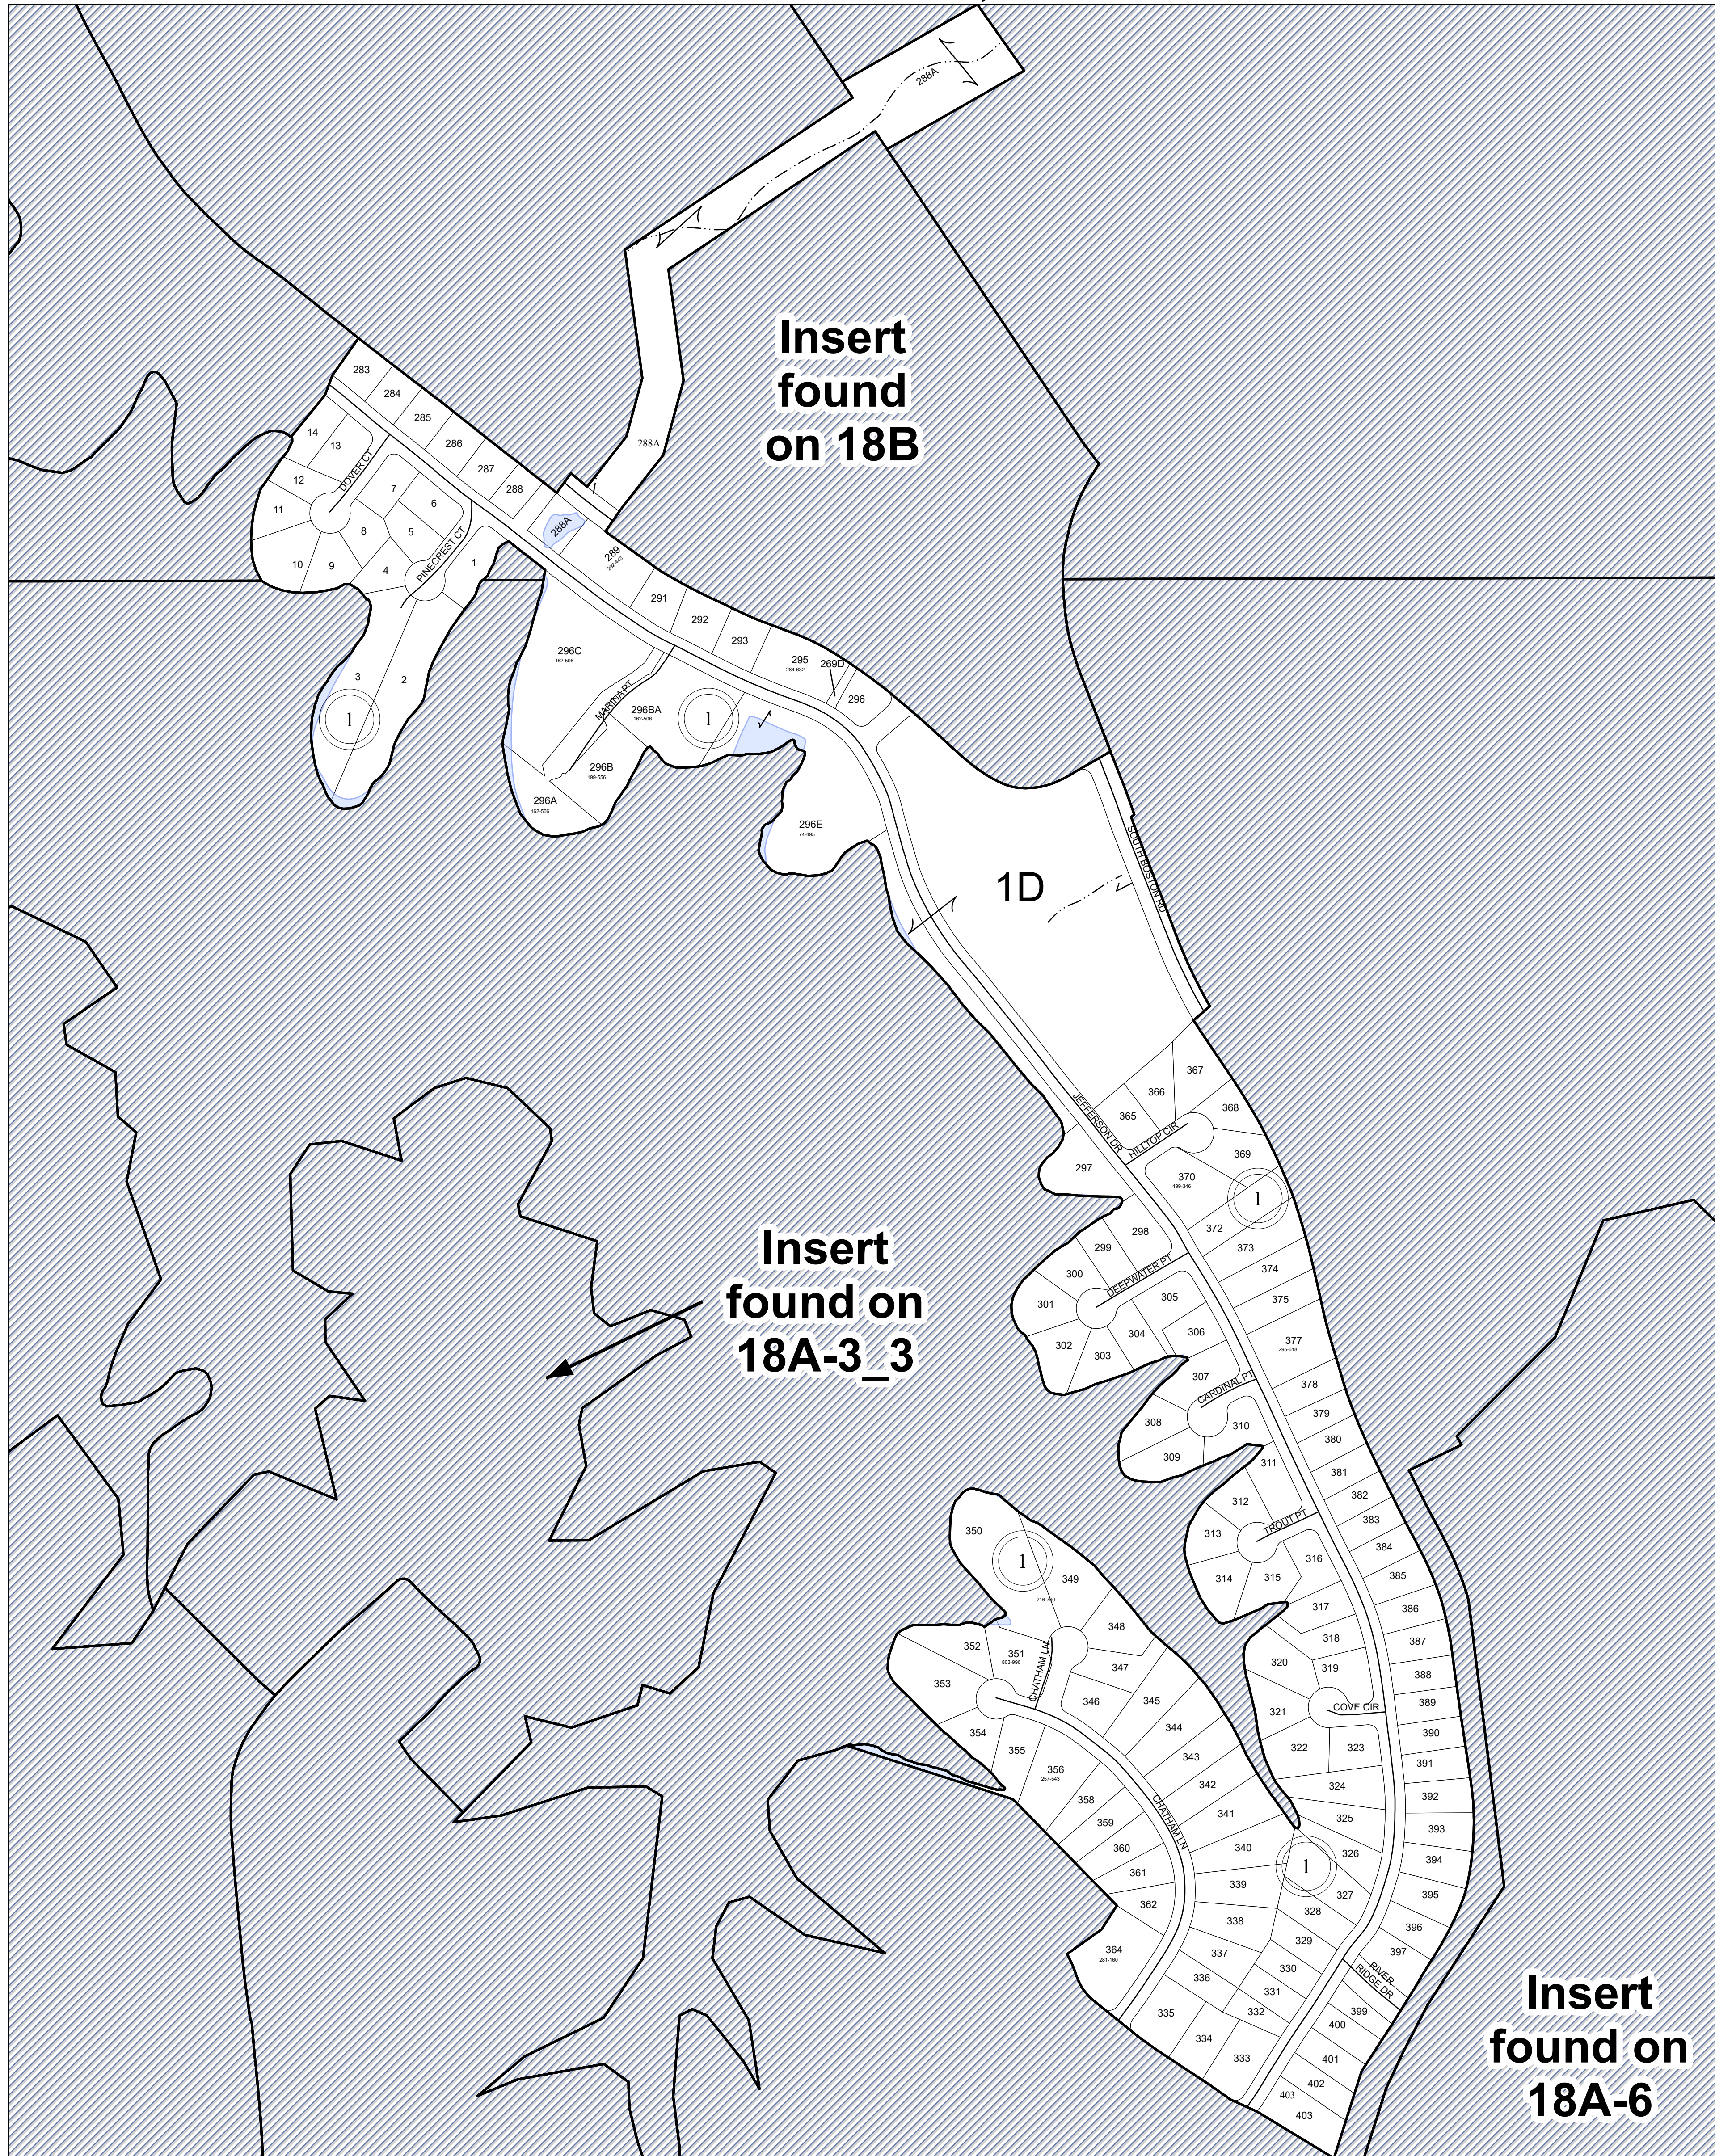

1:2,180

REVISION NOTES

Printed by Hurt & Proffitt, Inc. on: 4/3/2024
Data updated as of: 12/31/2023

MATCHING SHEET

FLUVANNA COUNTY, VIRGINIA

SECTION 18A-1_2

MAP LOCATION

Legend