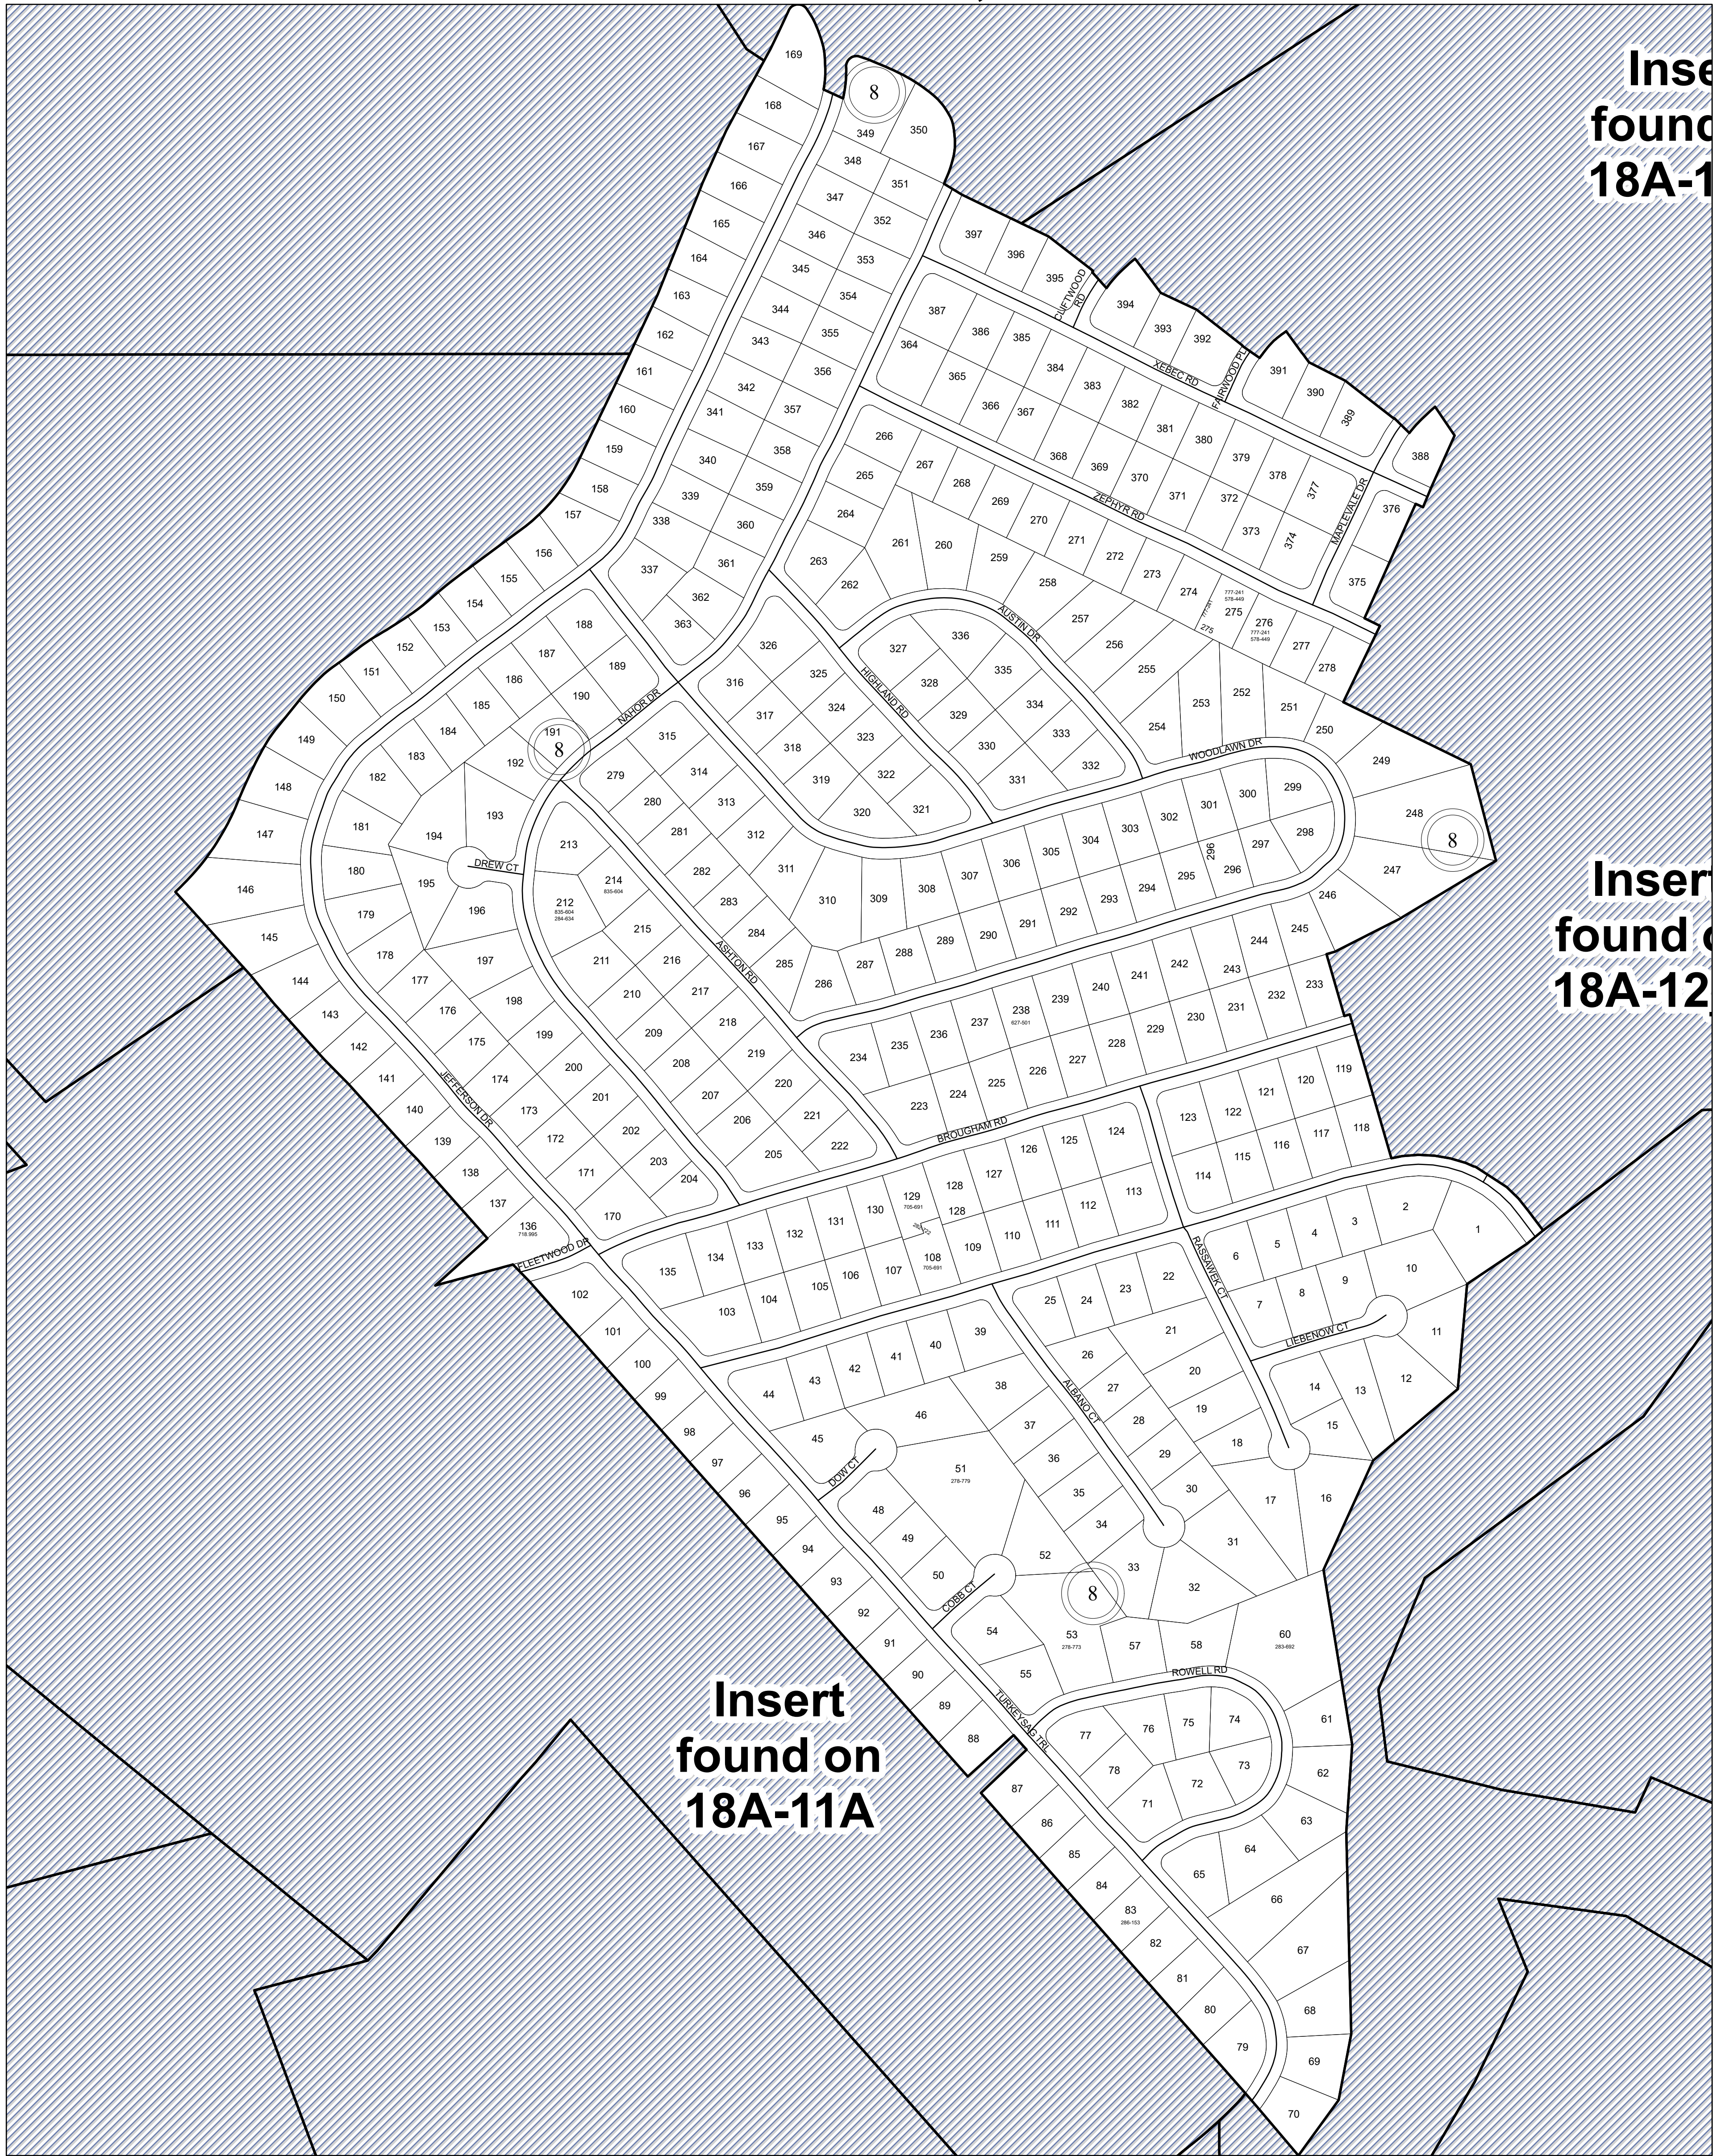

FLUVANNA COUNTY, VIRGINIA

Insert
found on
18A-11

Insert
found on
18A-12

Insert
found on
18A-11A

SECTION 18A-8

Legend

- Roads
- Waterline
- Waterbodies
- County Boundaries
- Parcels
- Tax Sheet Grid

1:2,459

REVISION NOTES

Printed by Hurt & Proffitt, Inc. on: 4/3/2024
Data updated as of: 12/31/2023