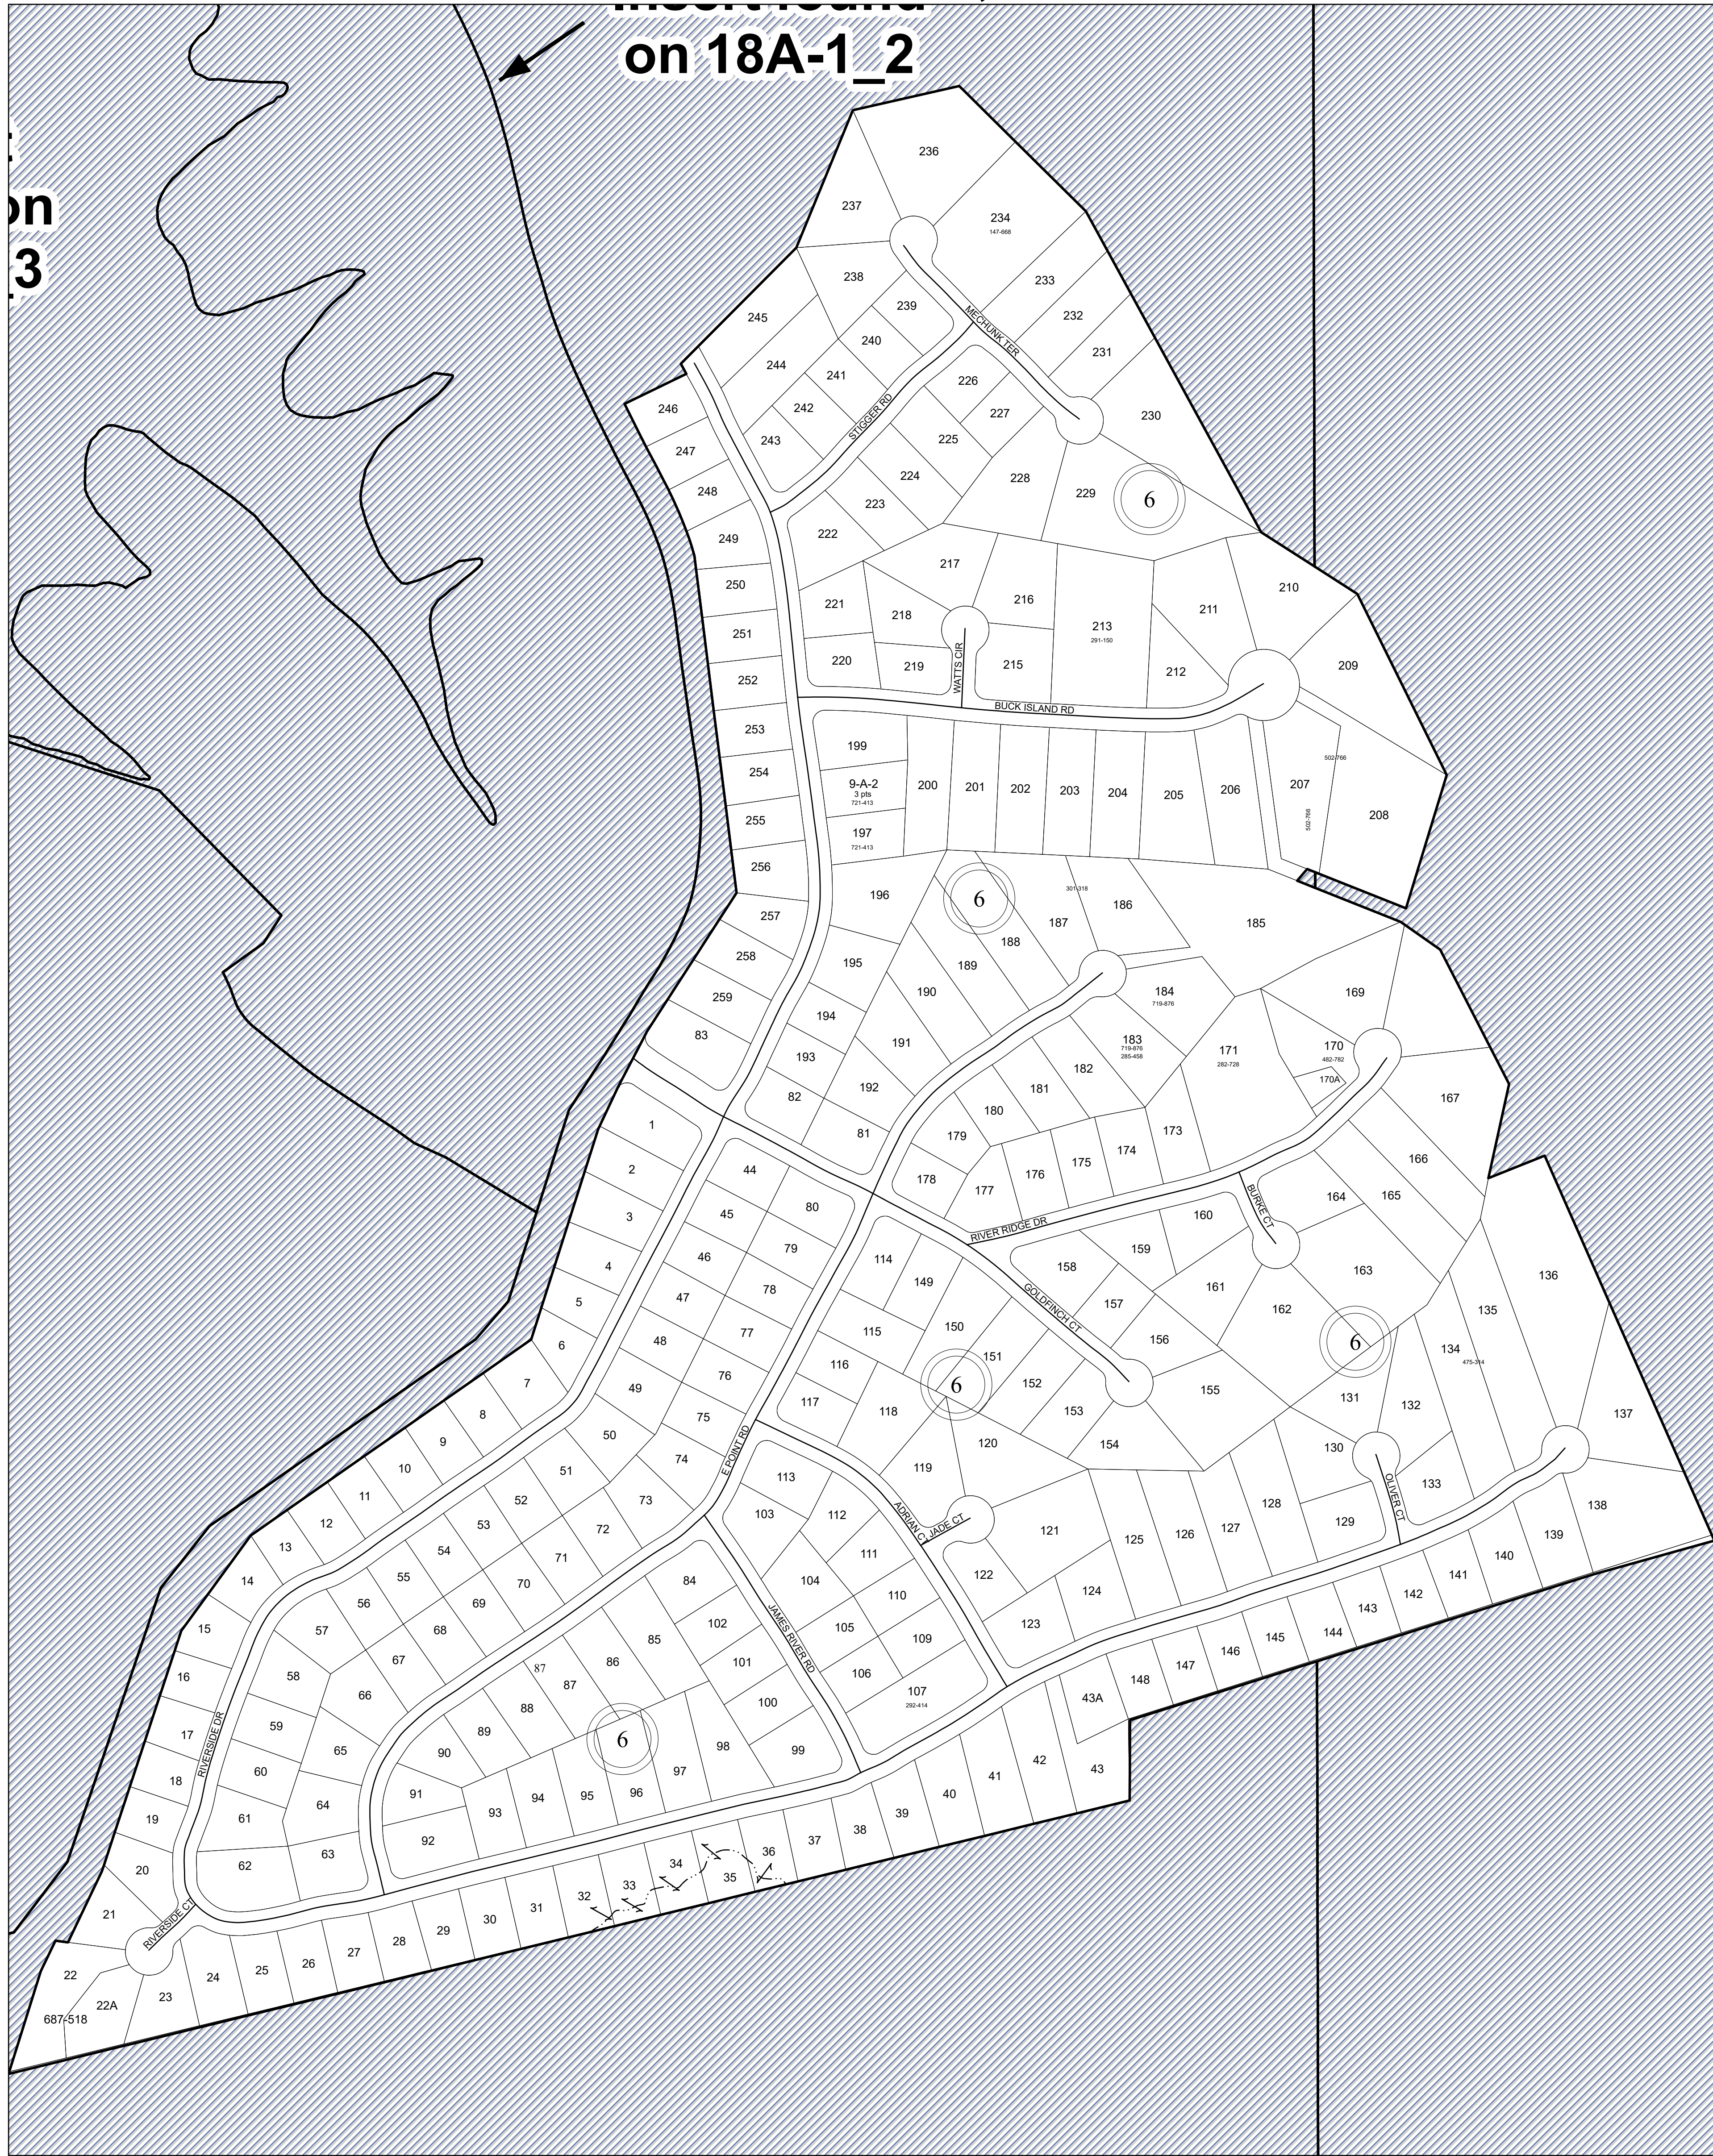

FLUVANNA COUNTY, VIRGINIA

on 18A-1_2

SECTION 18A-6

MATCHING SHEET

Legend	
Roads	County Boundaries
Waterline	Parcels
Waterbodies	Tax Sheet Grid

1:2,164

REVISION NOTES	
Printed by Hurt & Proffitt, Inc. on:	4/3/2024
Data updated as of:	12/31/2023