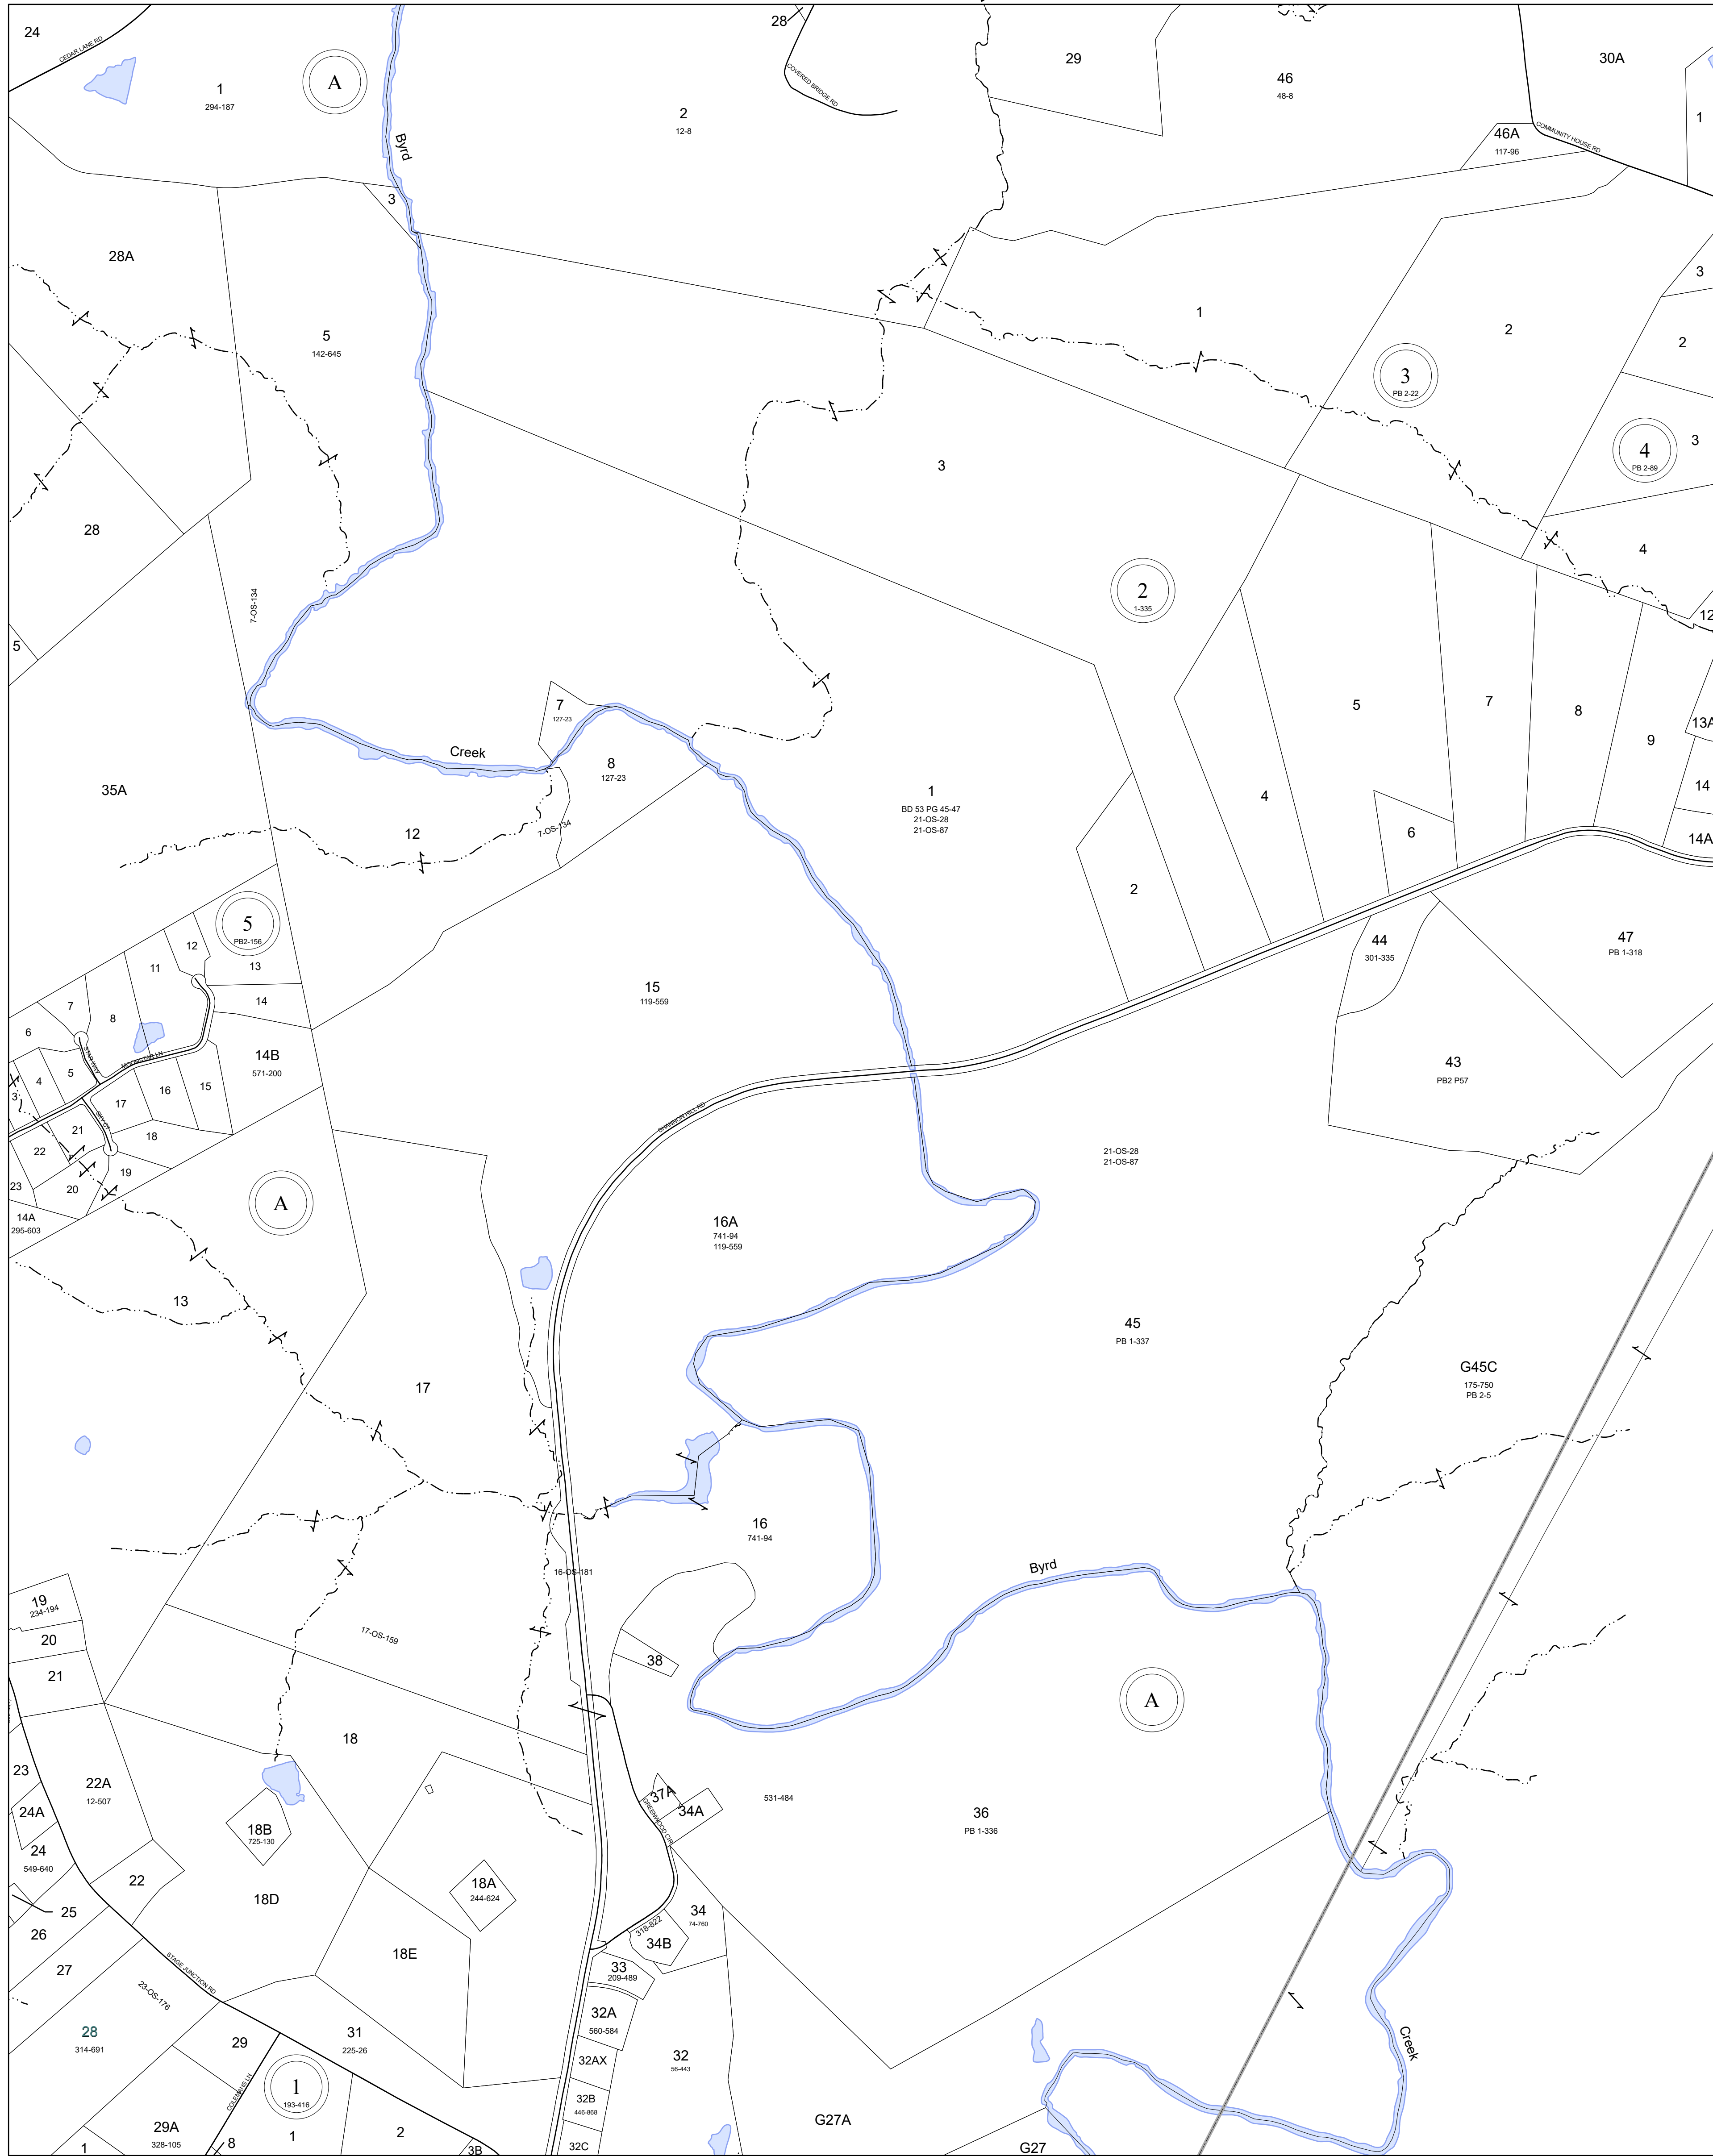

FLUVANNA COUNTY, VIRGINIA

SECTION 44

1:7,200

MAP LOCATION

Legend

- Roads
- Waterline
- Waterbodies
- County Boundaries
- Parcels
- Tax Sheet Grid

MATCHING SHEET

32	33	34
43		45
53	54	

REVISION NOTES

Printed Hurt & Proffitt, Inc. on: 4/3/2024
Data updated as of: 12/31/2023