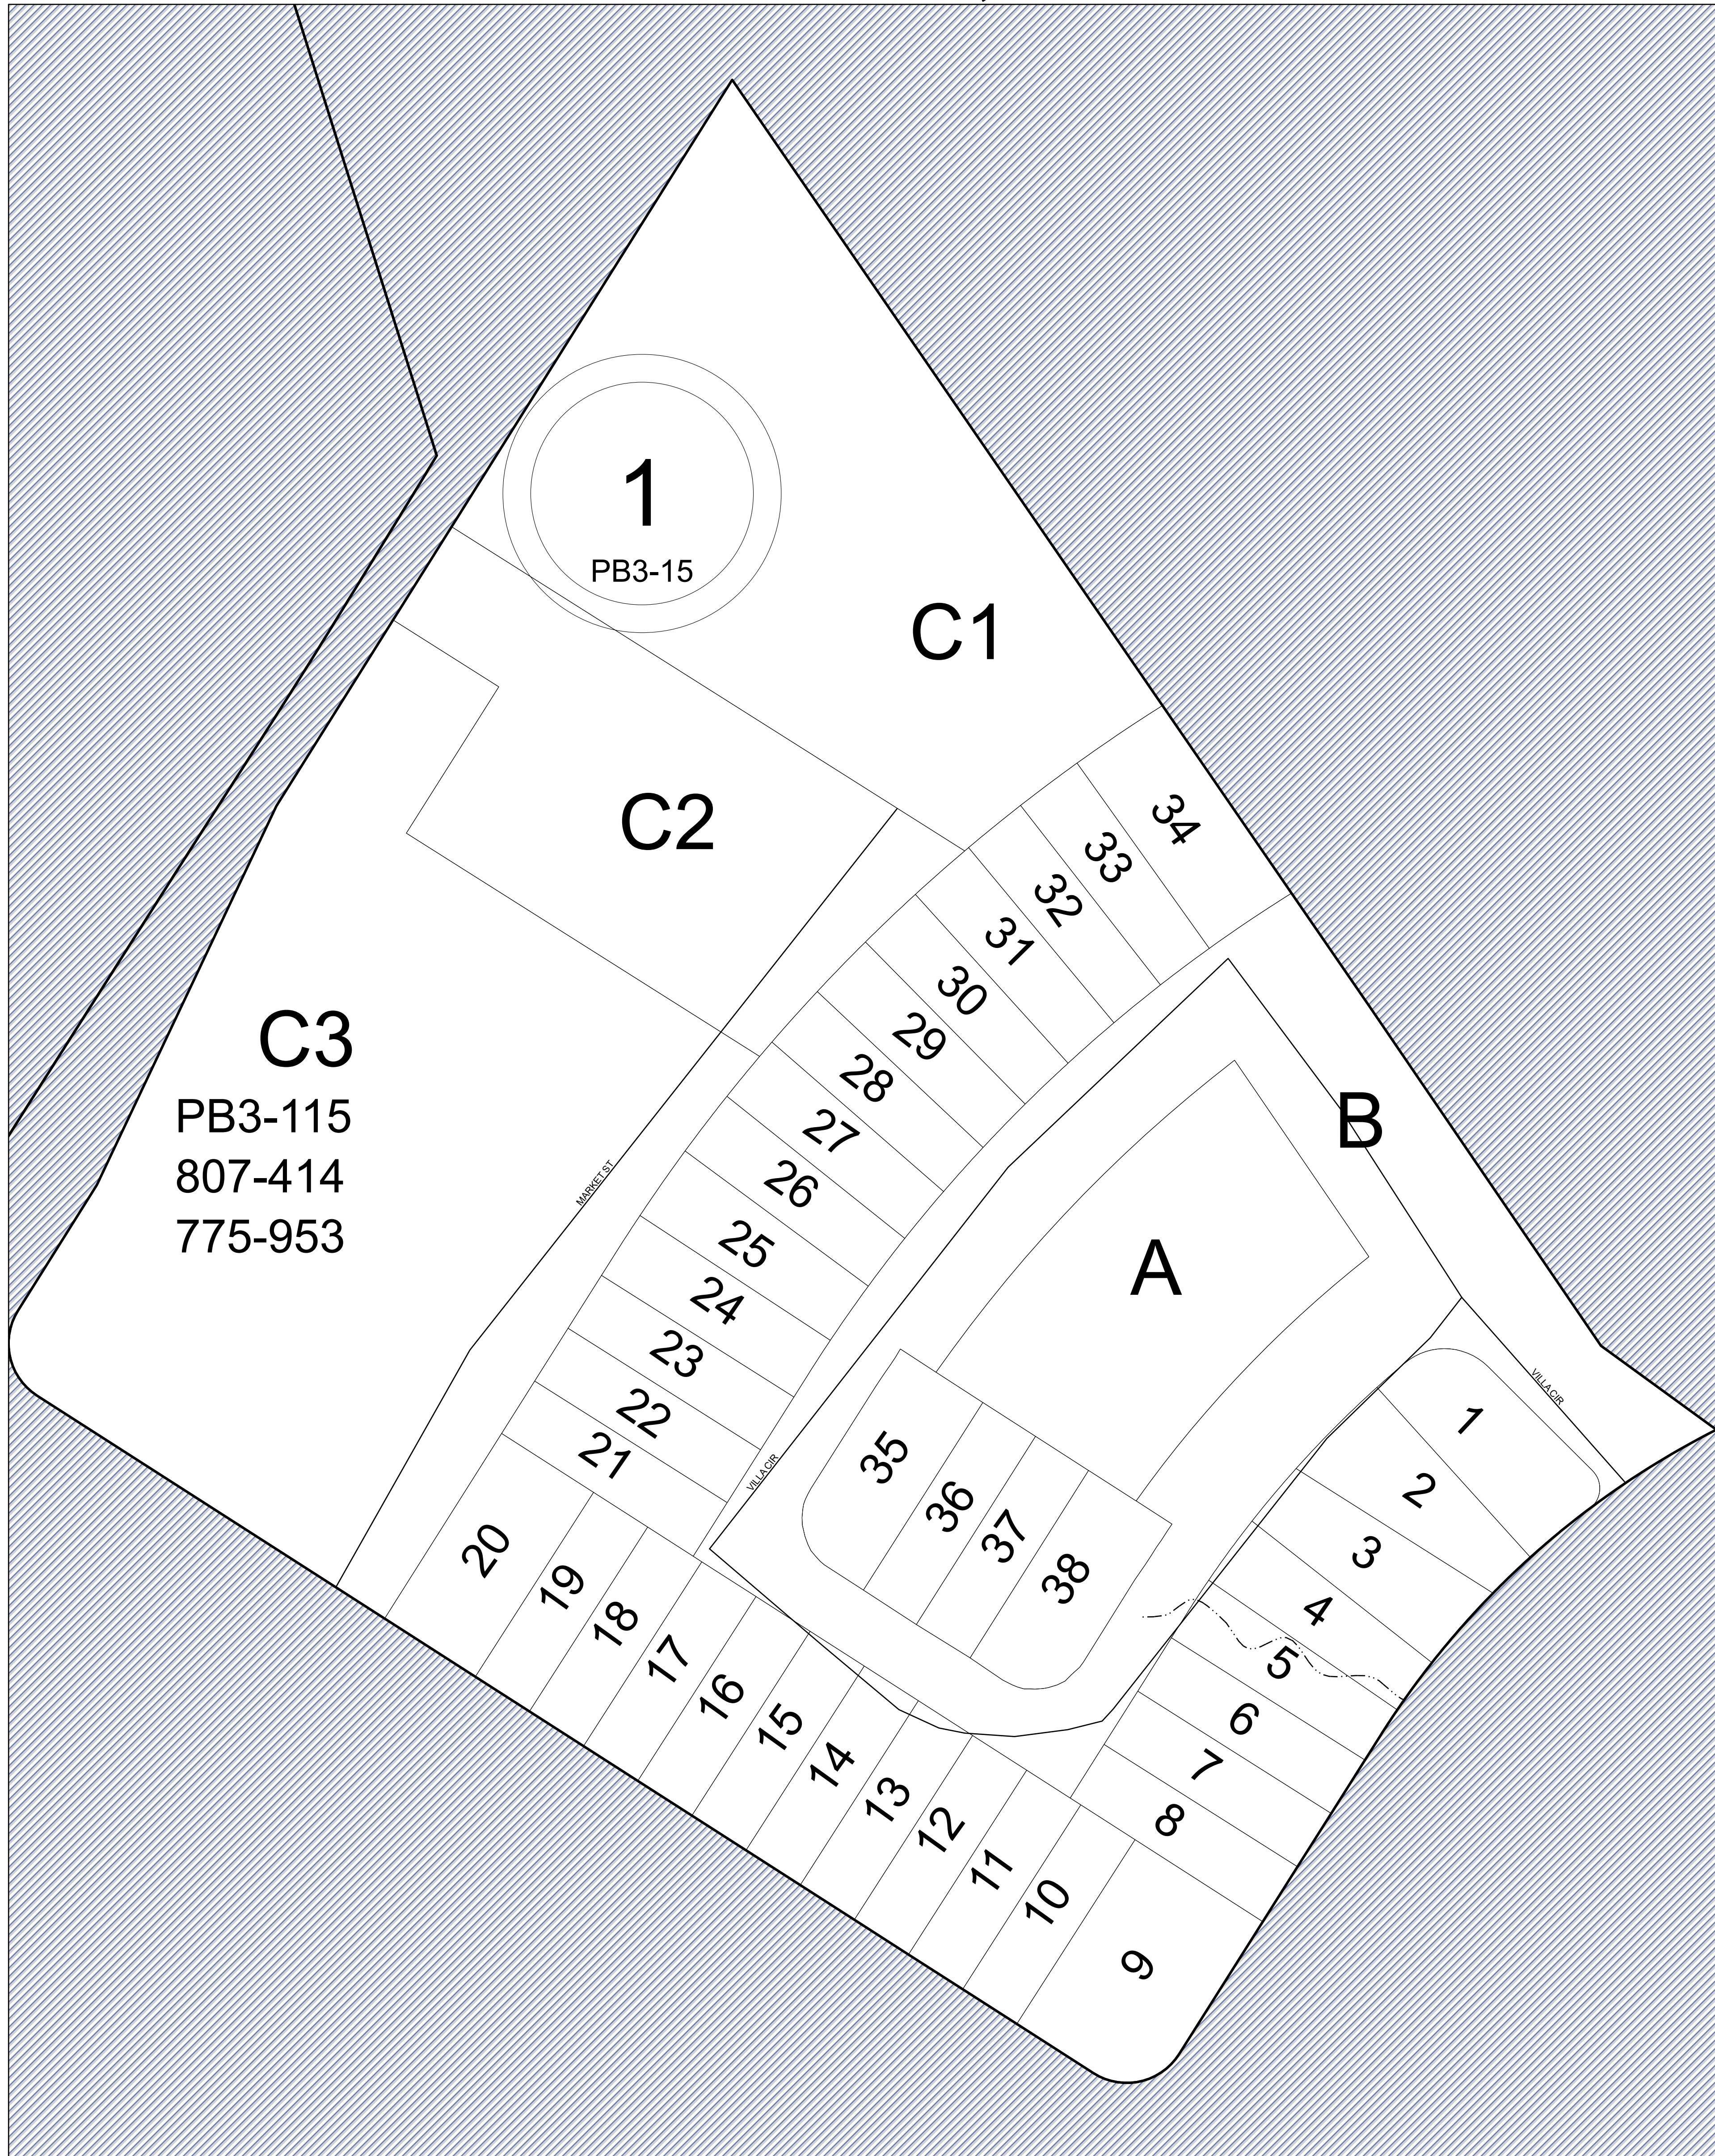

FLUVANNA COUNTY, VIRGINIA

SECTION 18C

Legend

- Roads
- Waterline
- Waterbodies
- County Boundaries
- Parcels
- Tax Sheet Grid

1:416

REVISION NOTES

Printed by Hurt & Proffitt, Inc. on: 4/3/2024
Data updated as of: 12/31/2023