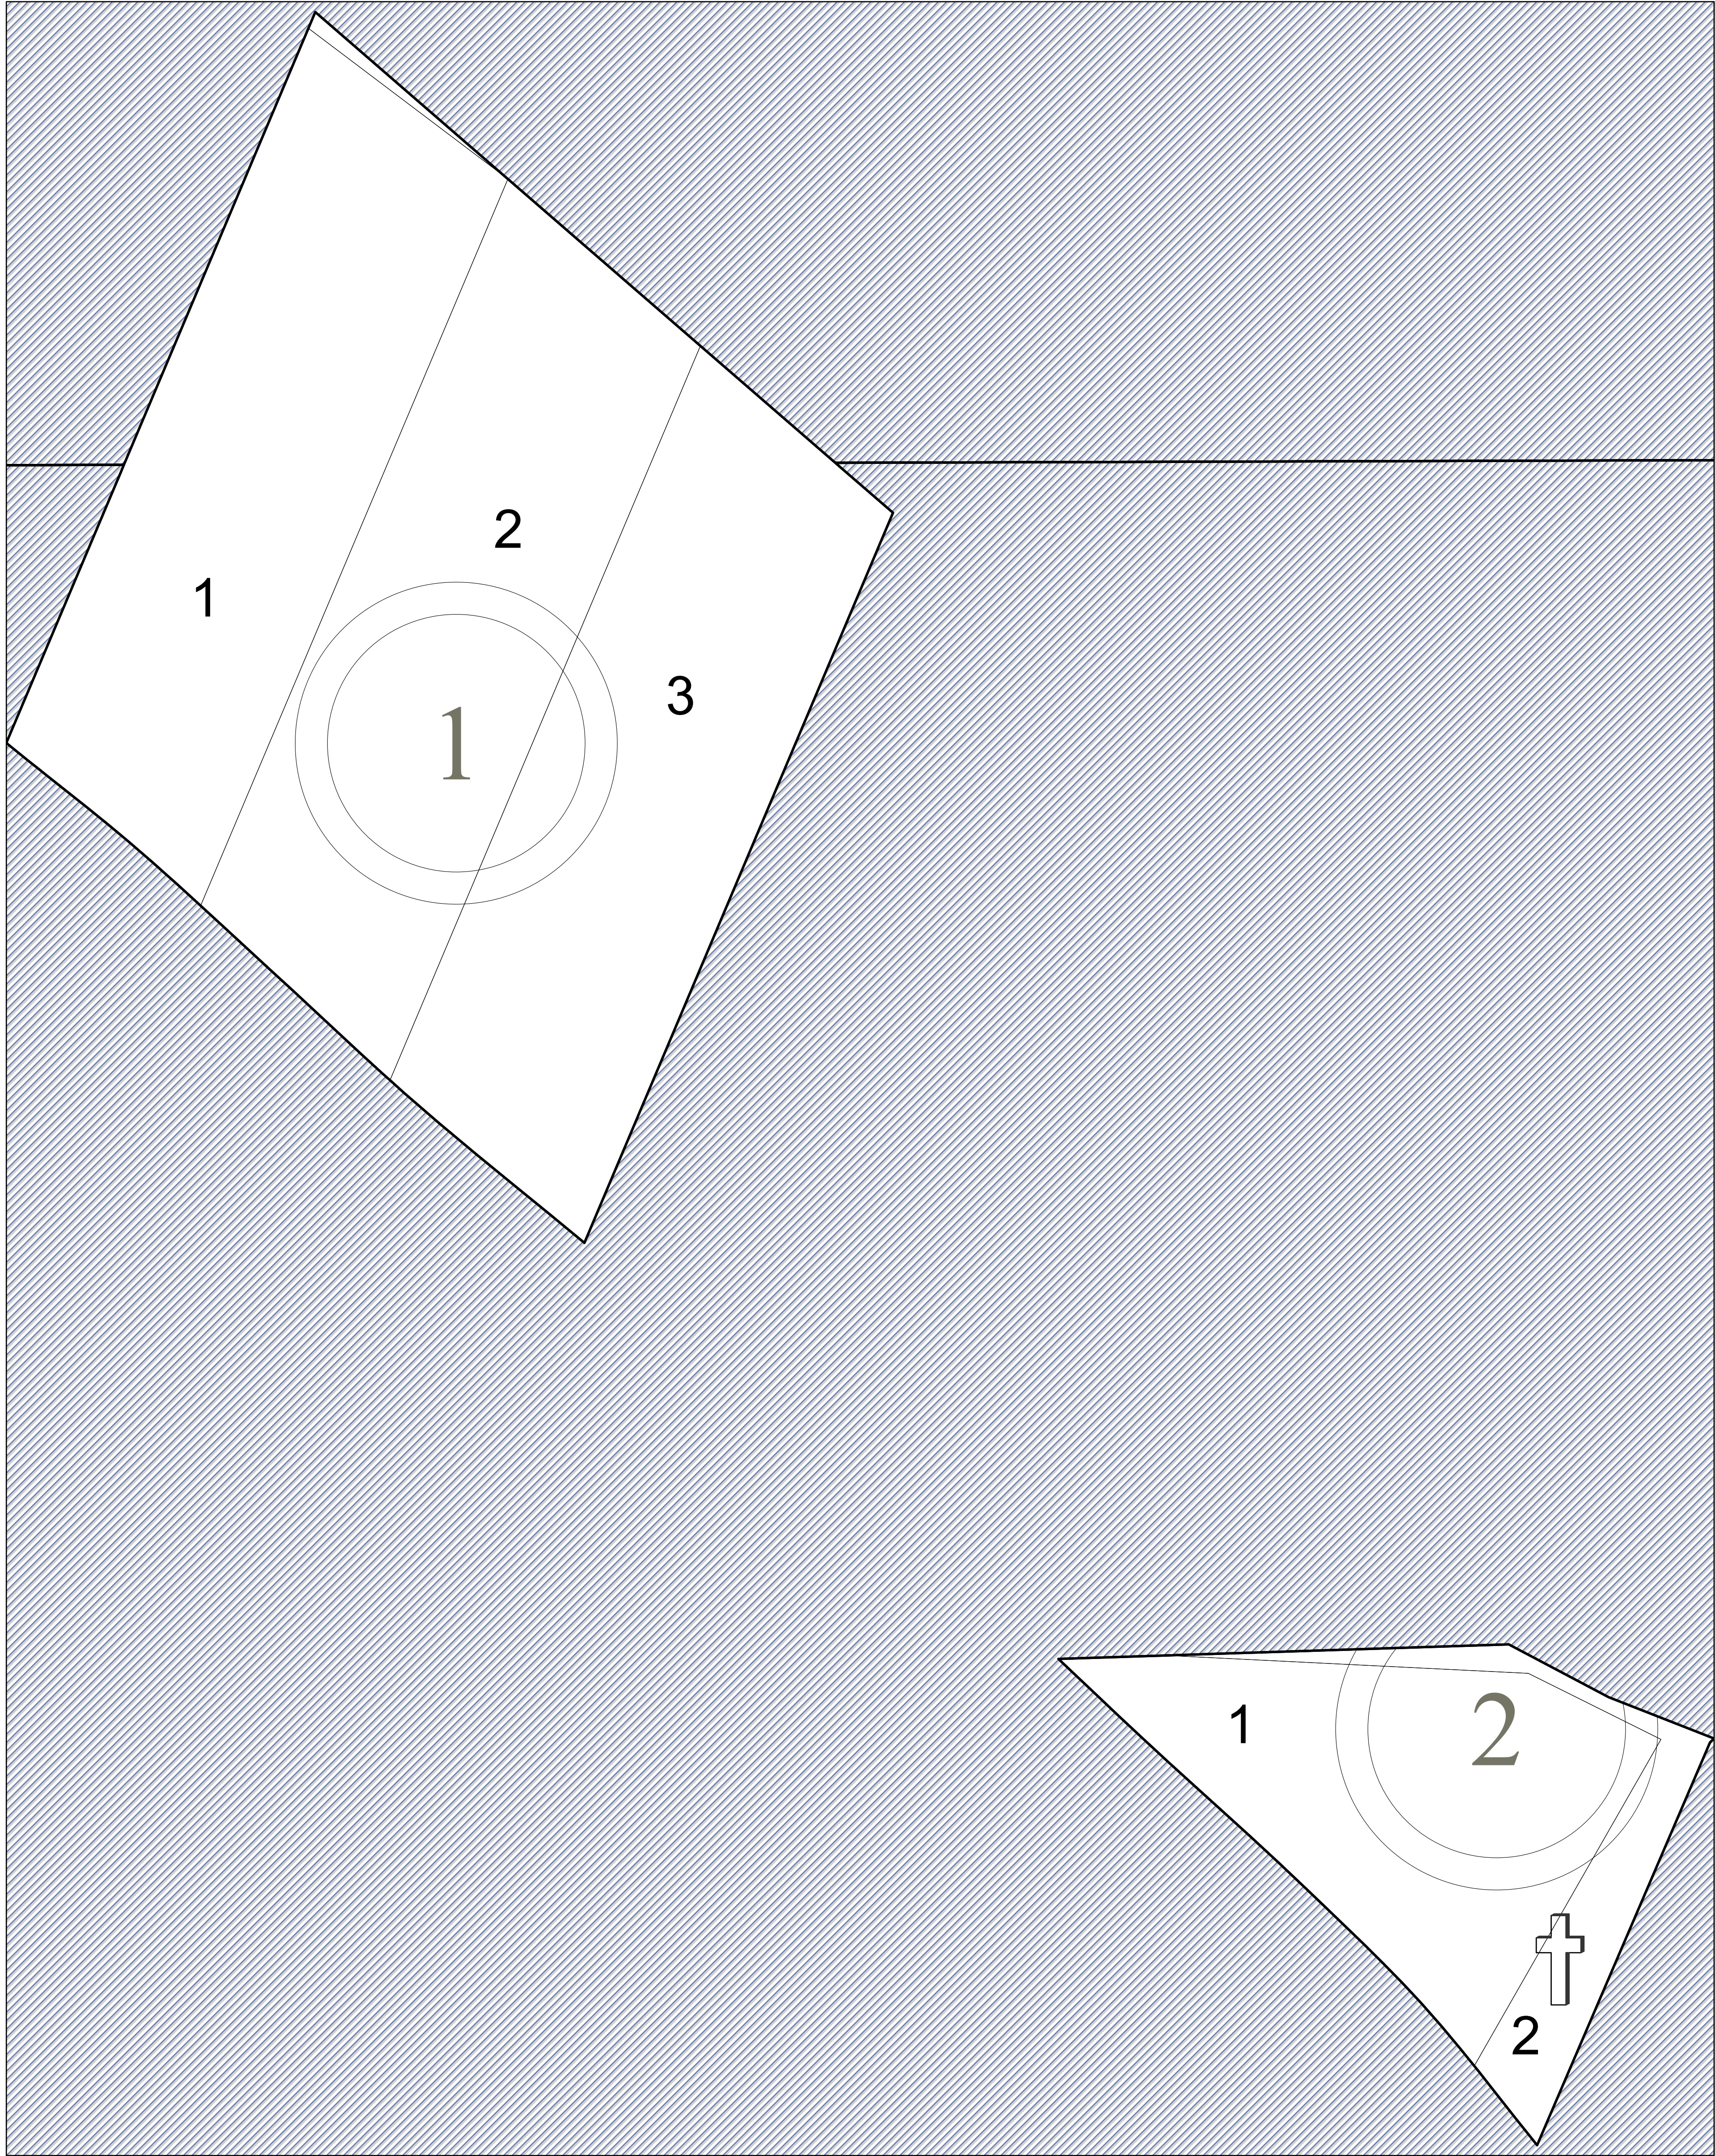

FLUVANNA COUNTY, VIRGINIA

Legend

- Roads
- Waterline
- Waterbodies
- County Boundaries
- Parcels
- Tax Sheet Grid

SECTION 60A

1:480

REVISION NOTES

Printed by Hurt & Proffitt, Inc. on: 4/3/2024
Data updated as of: 12/31/2023