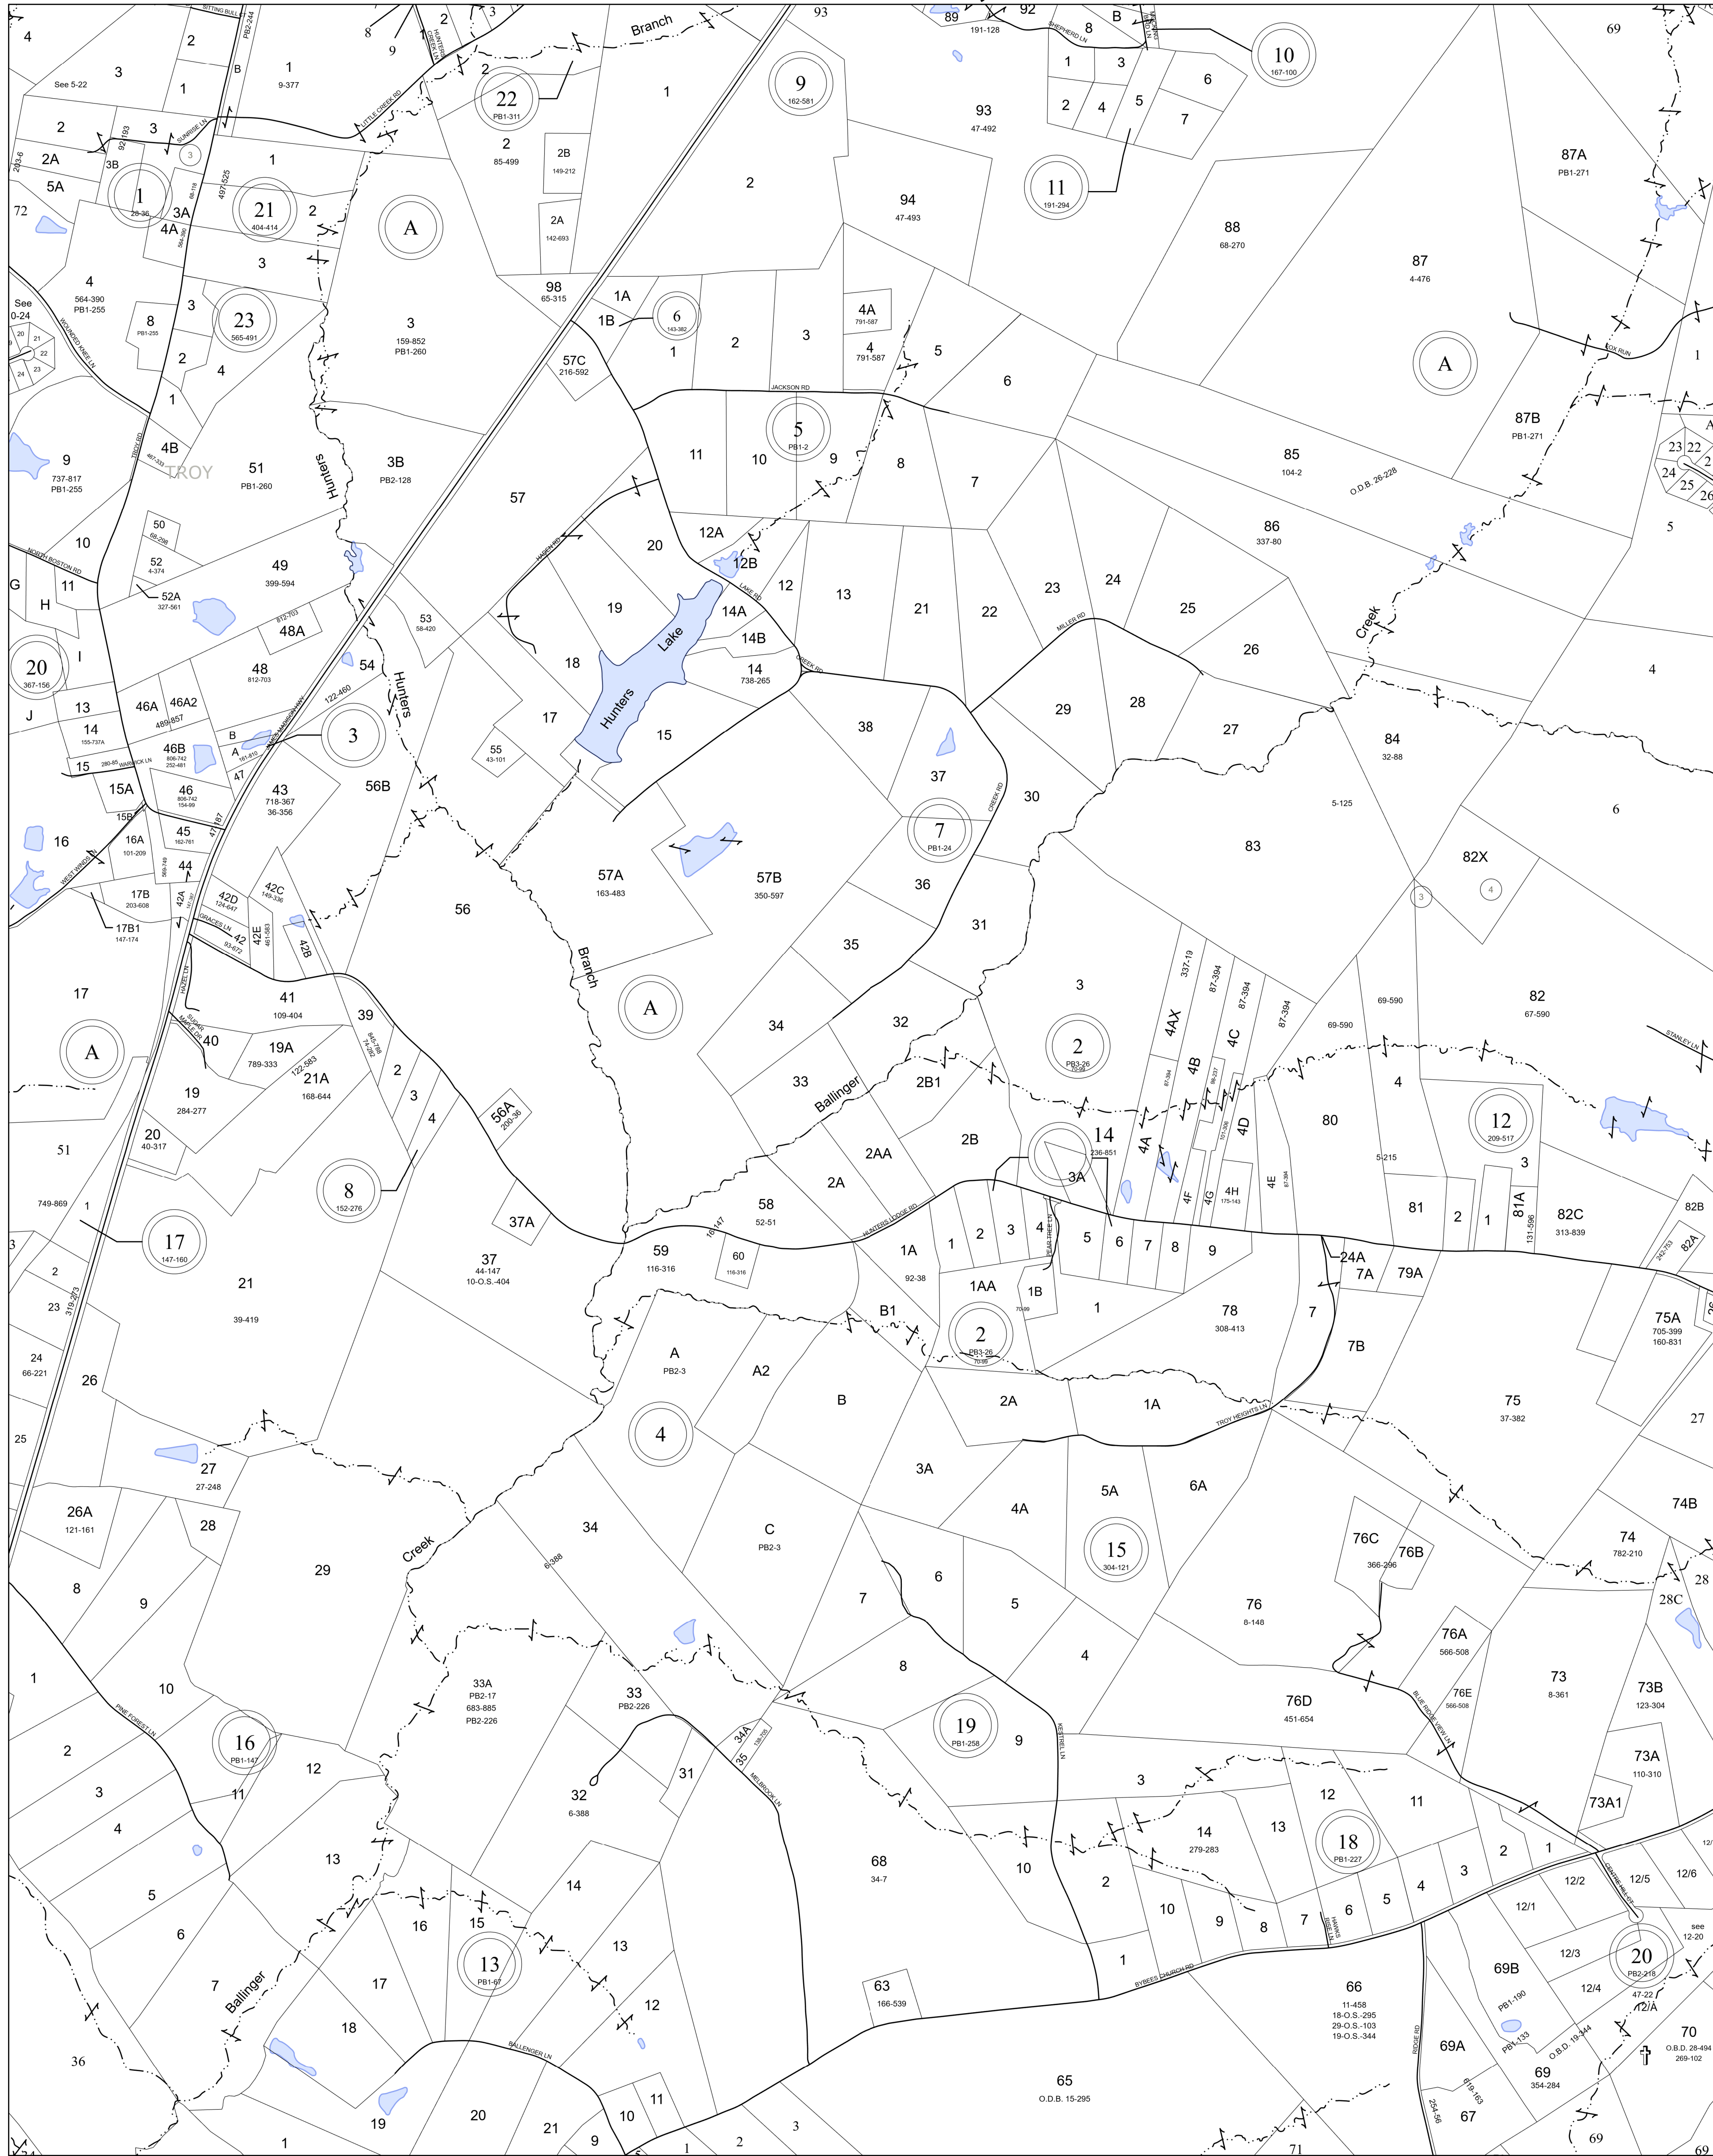

# FLUVANNA COUNTY, VIRGINIA

## SECTION 11

MAP LOCATION

### Legend

- Roads
- Waterline
- Waterbodies
- County Boundaries
- Parcels
- Tax Sheet Grid

1:7,200