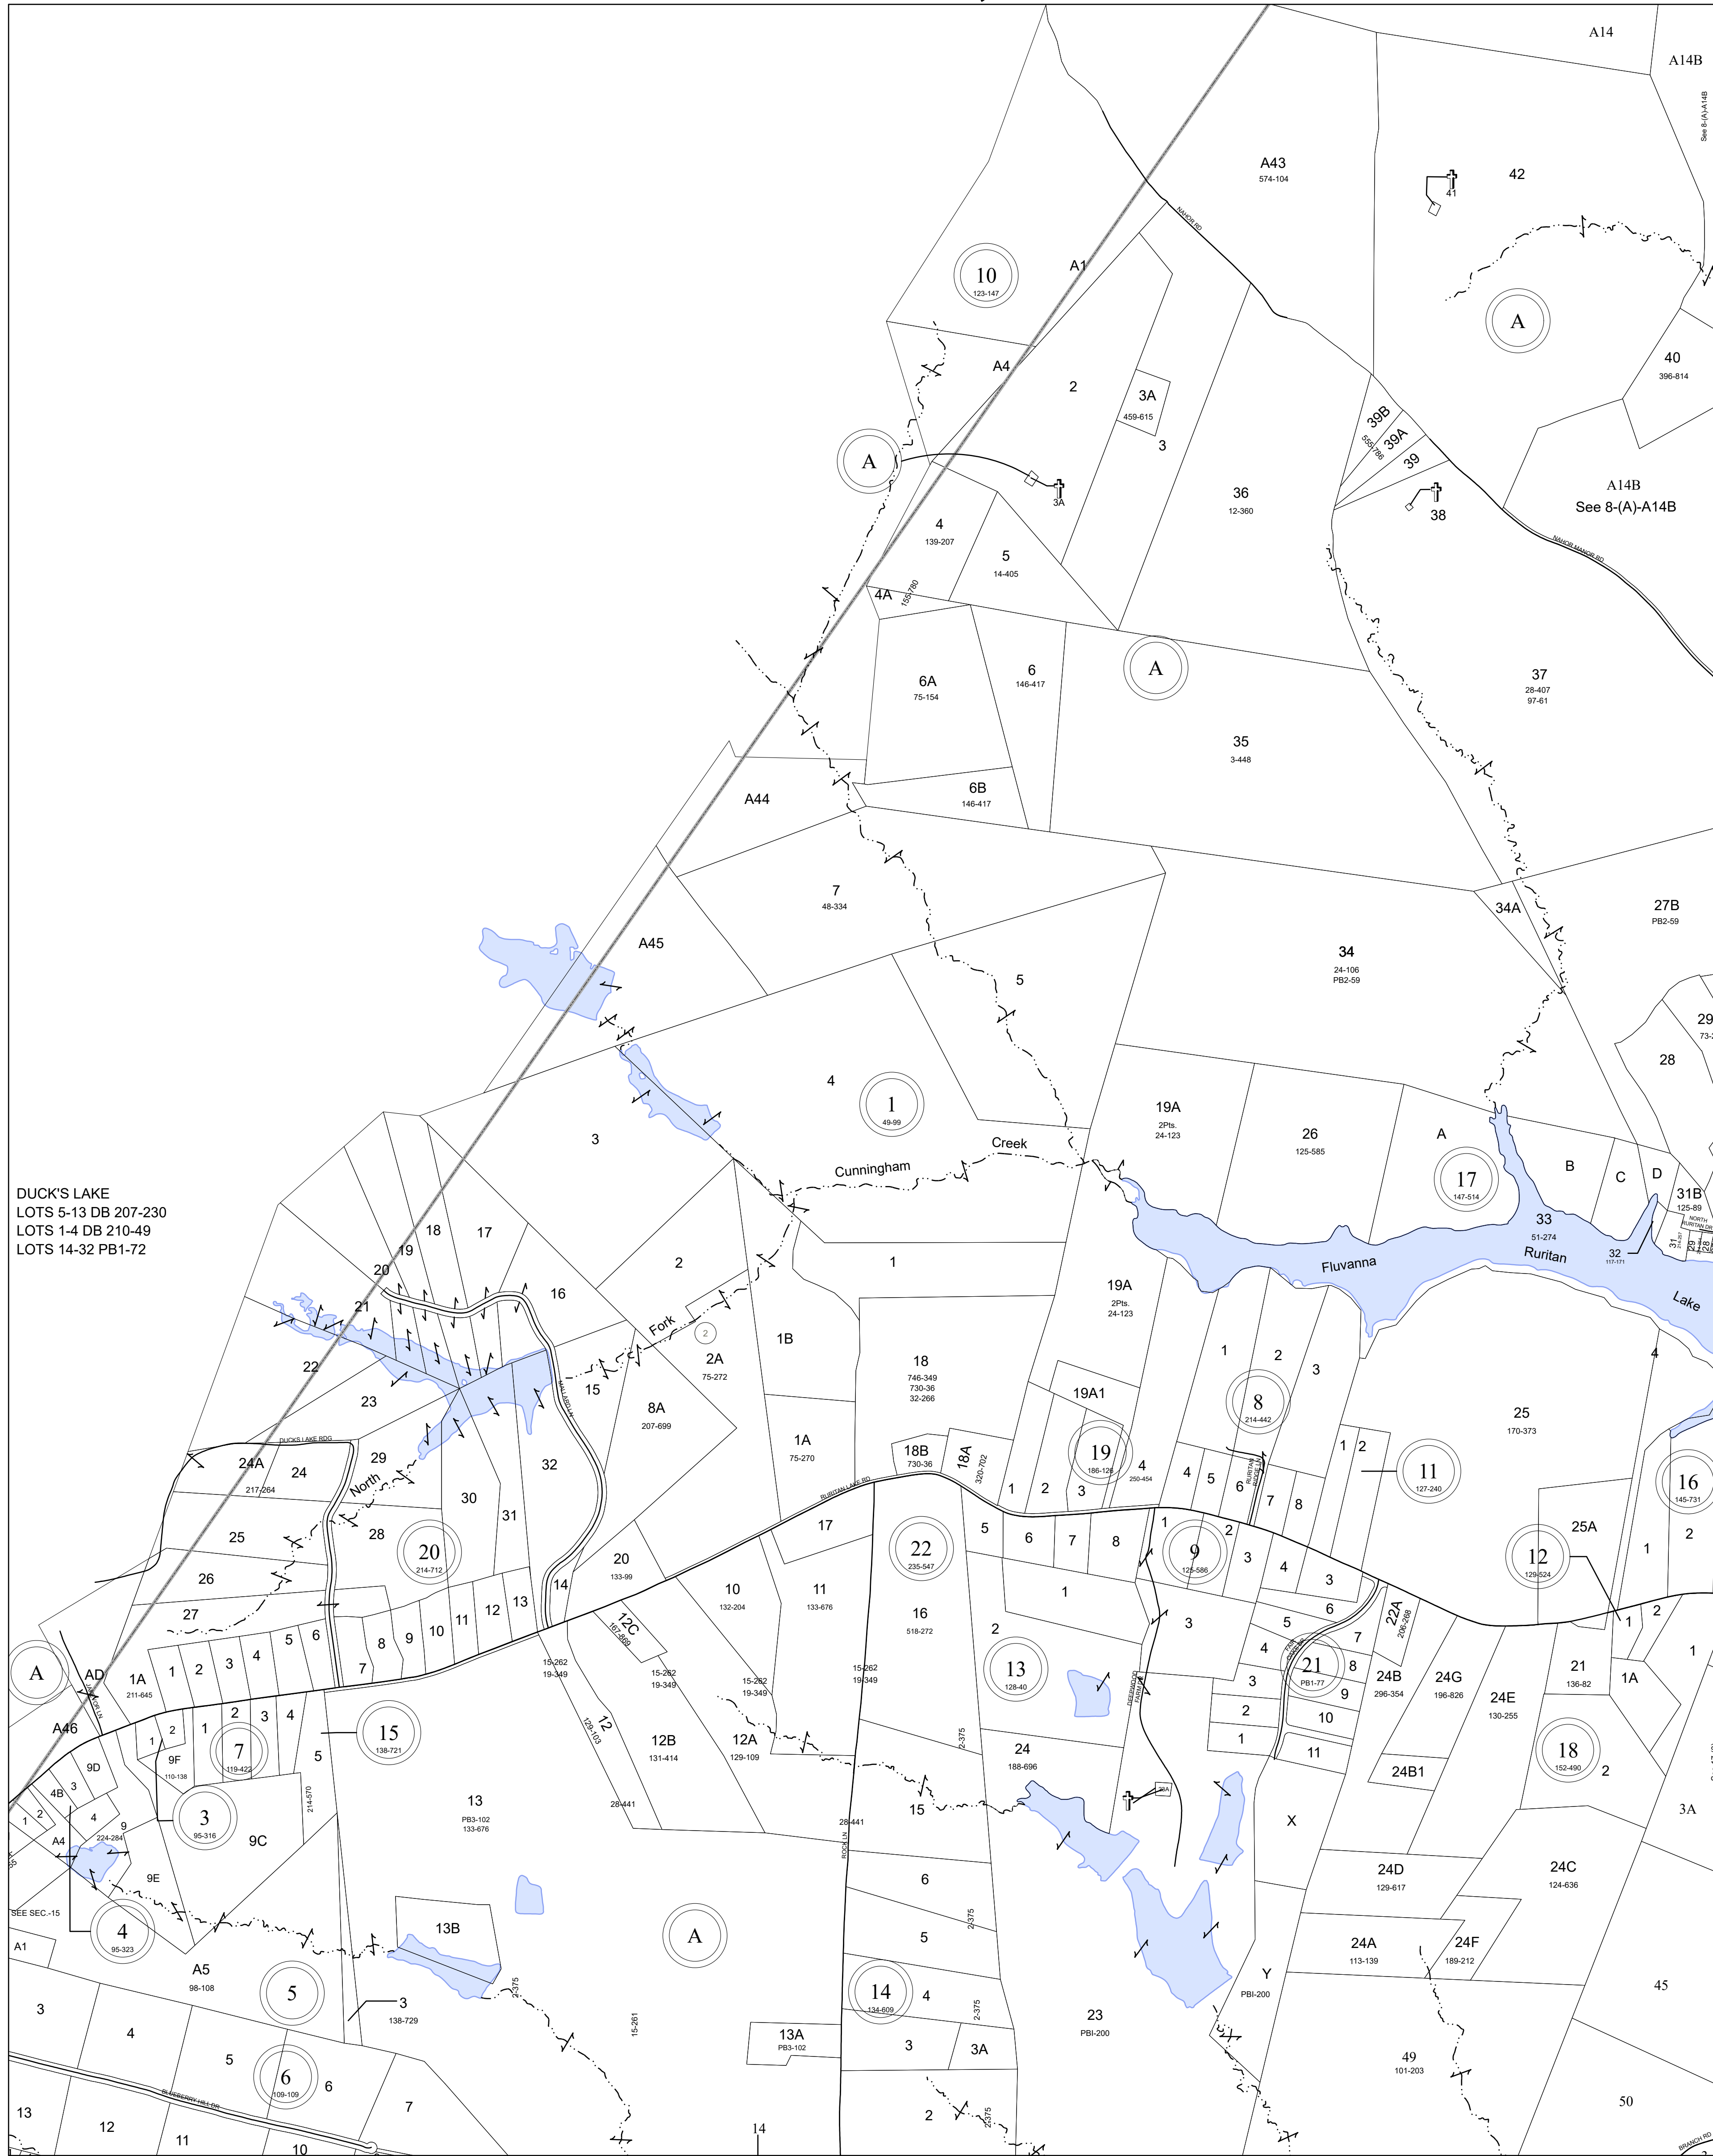

FLUVANNA COUNTY, VIRGINIA

DUCK'S LAKE
 LOTS 5-13 DB 207-230
 LOTS 1-4 DB 210-49
 LOTS 14-32 PB1-72

SECTION 16

MAP LOCATION

Legend

- Roads
- Waterline
- Waterbodies
- County Boundaries
- Parcels
- Tax Sheet Grid

1:7,200

REVISION NOTES

Printed Hurt & Proffitt, Inc. on: 4/3/2024
 Data updated as of: 12/31/2023

MATCHING SHEET