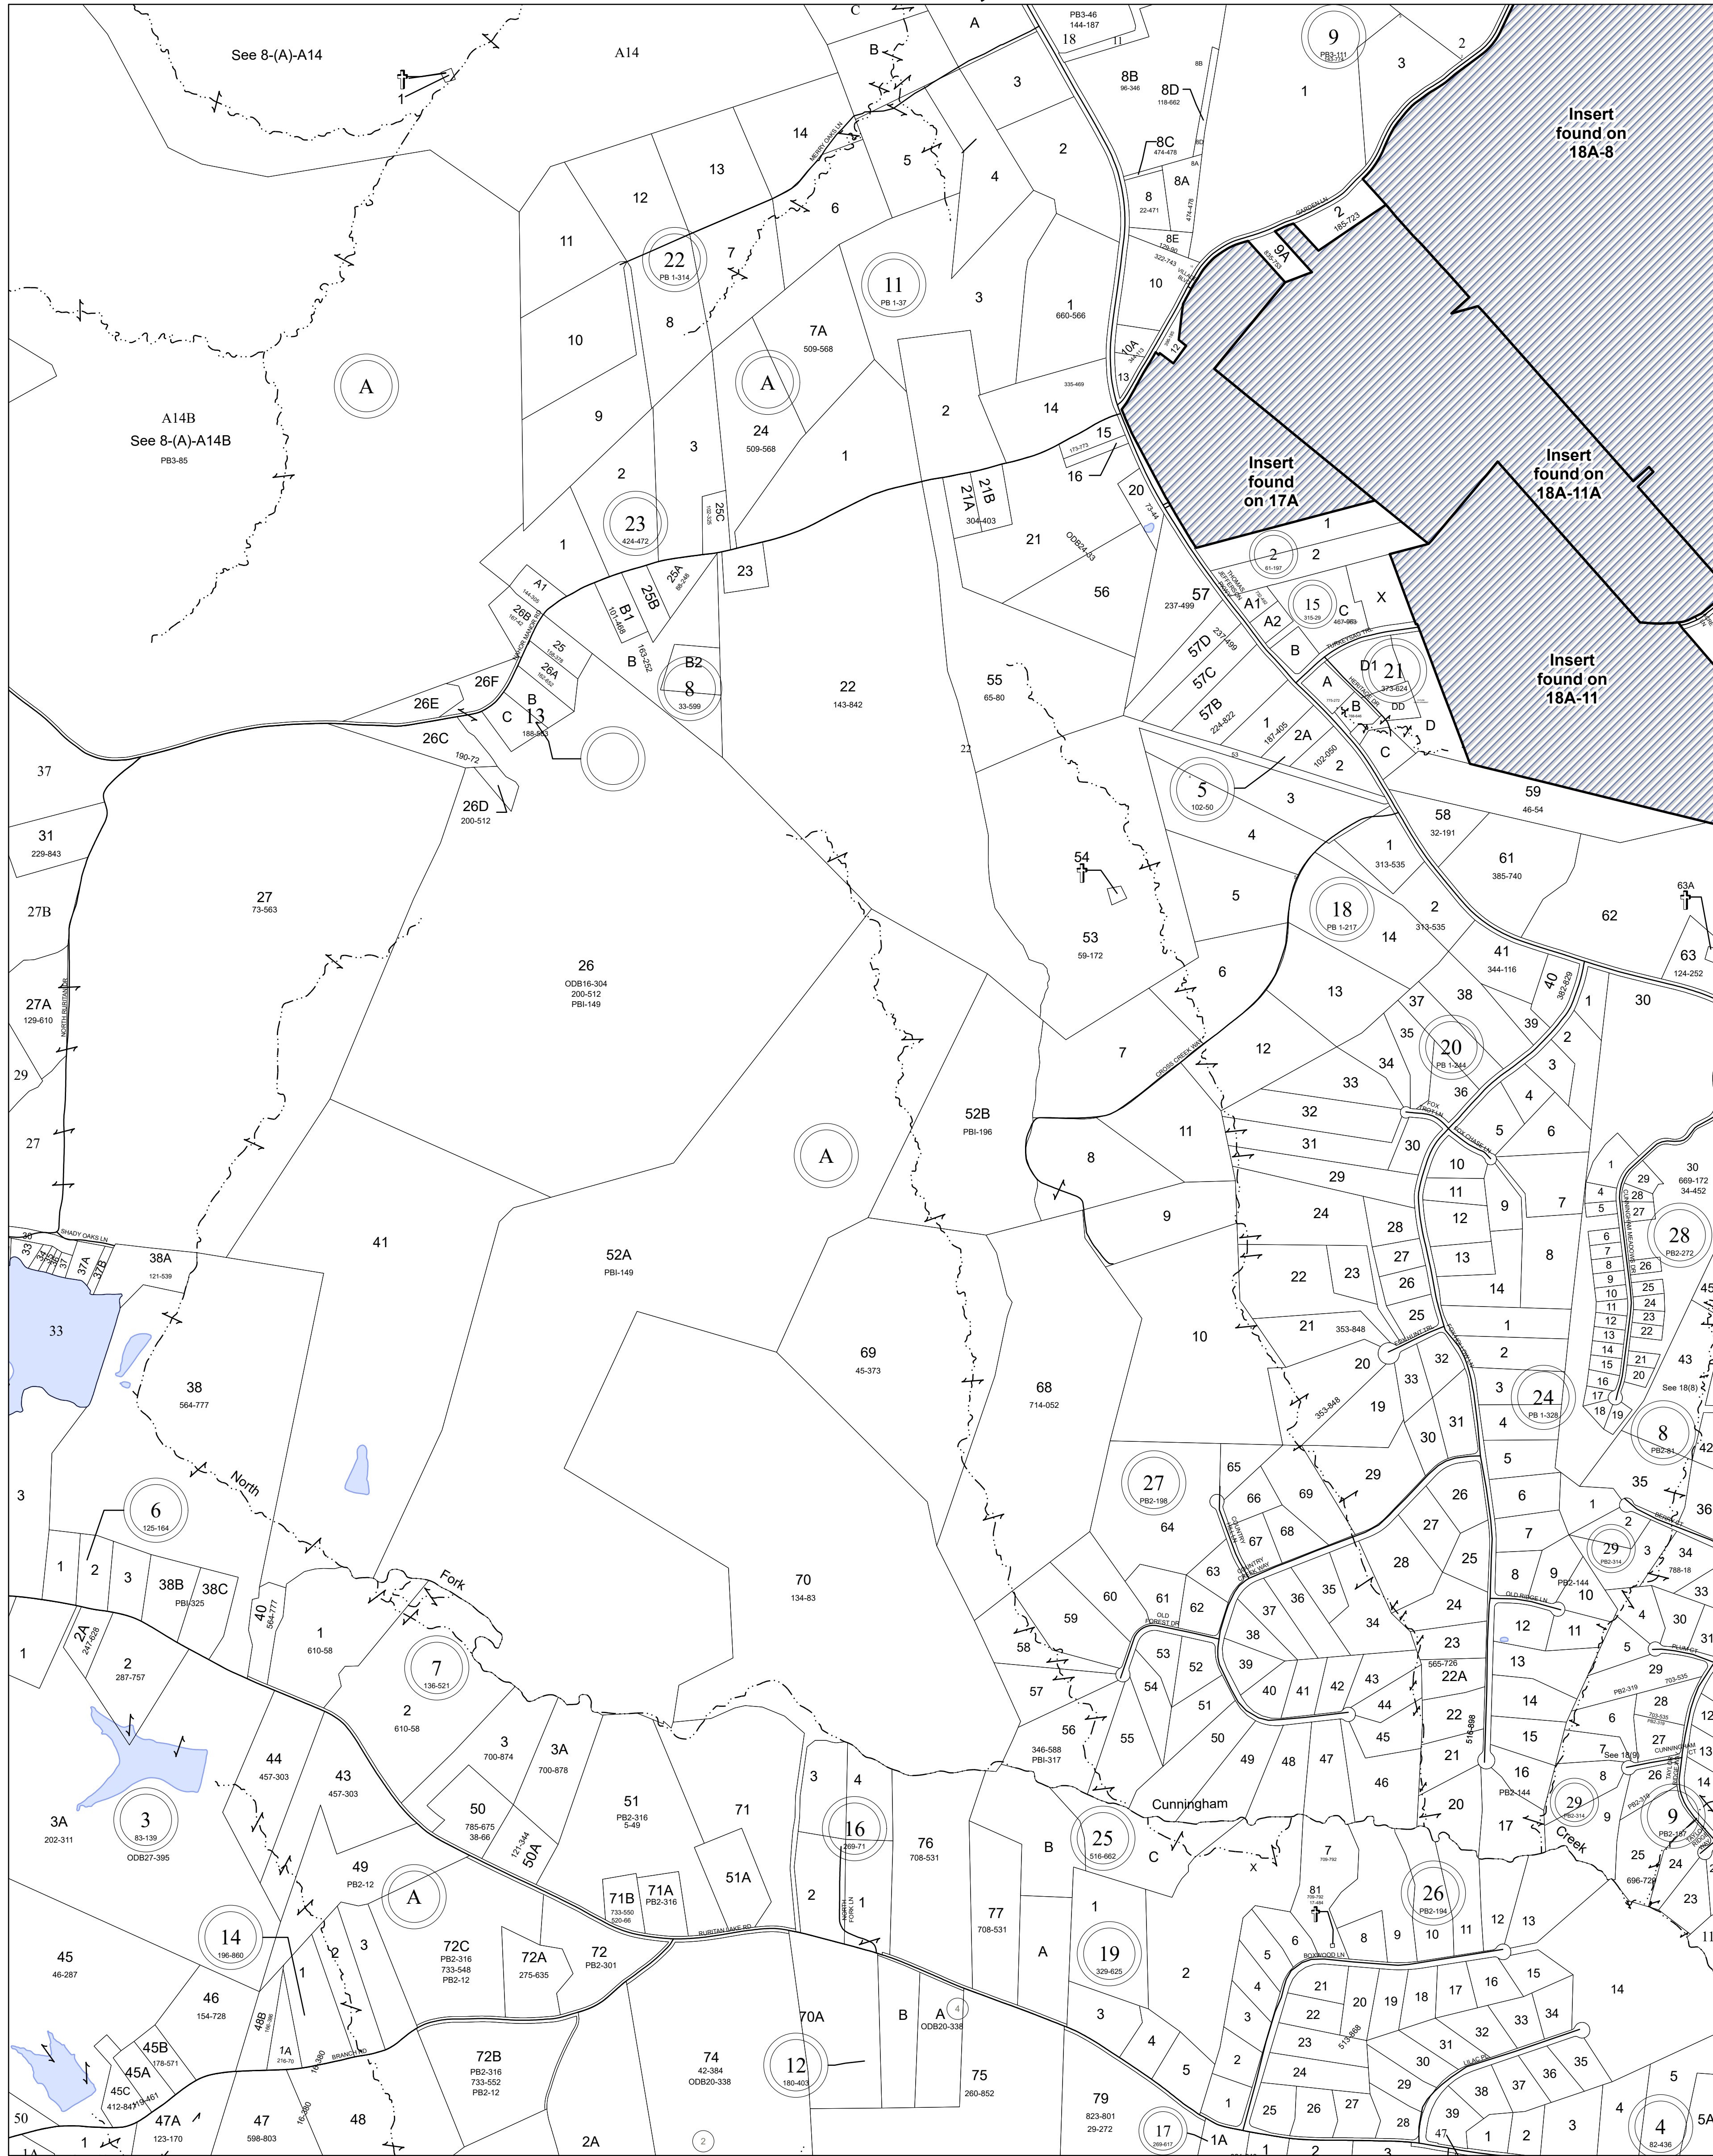

FLUVANNA COUNTY, VIRGINIA

SECTION 17

MAP LOCATION

Legend

- Roads
- Waterline
- Waterbodies
- County Boundaries
- Parcels
- Tax Sheet Grid

1:7,200

REVISION NOTES

Printed Hurt & Proffitt, Inc. on: 4/3/2024
 Data updated as of: 12/31/2023

MATCHING SHEET