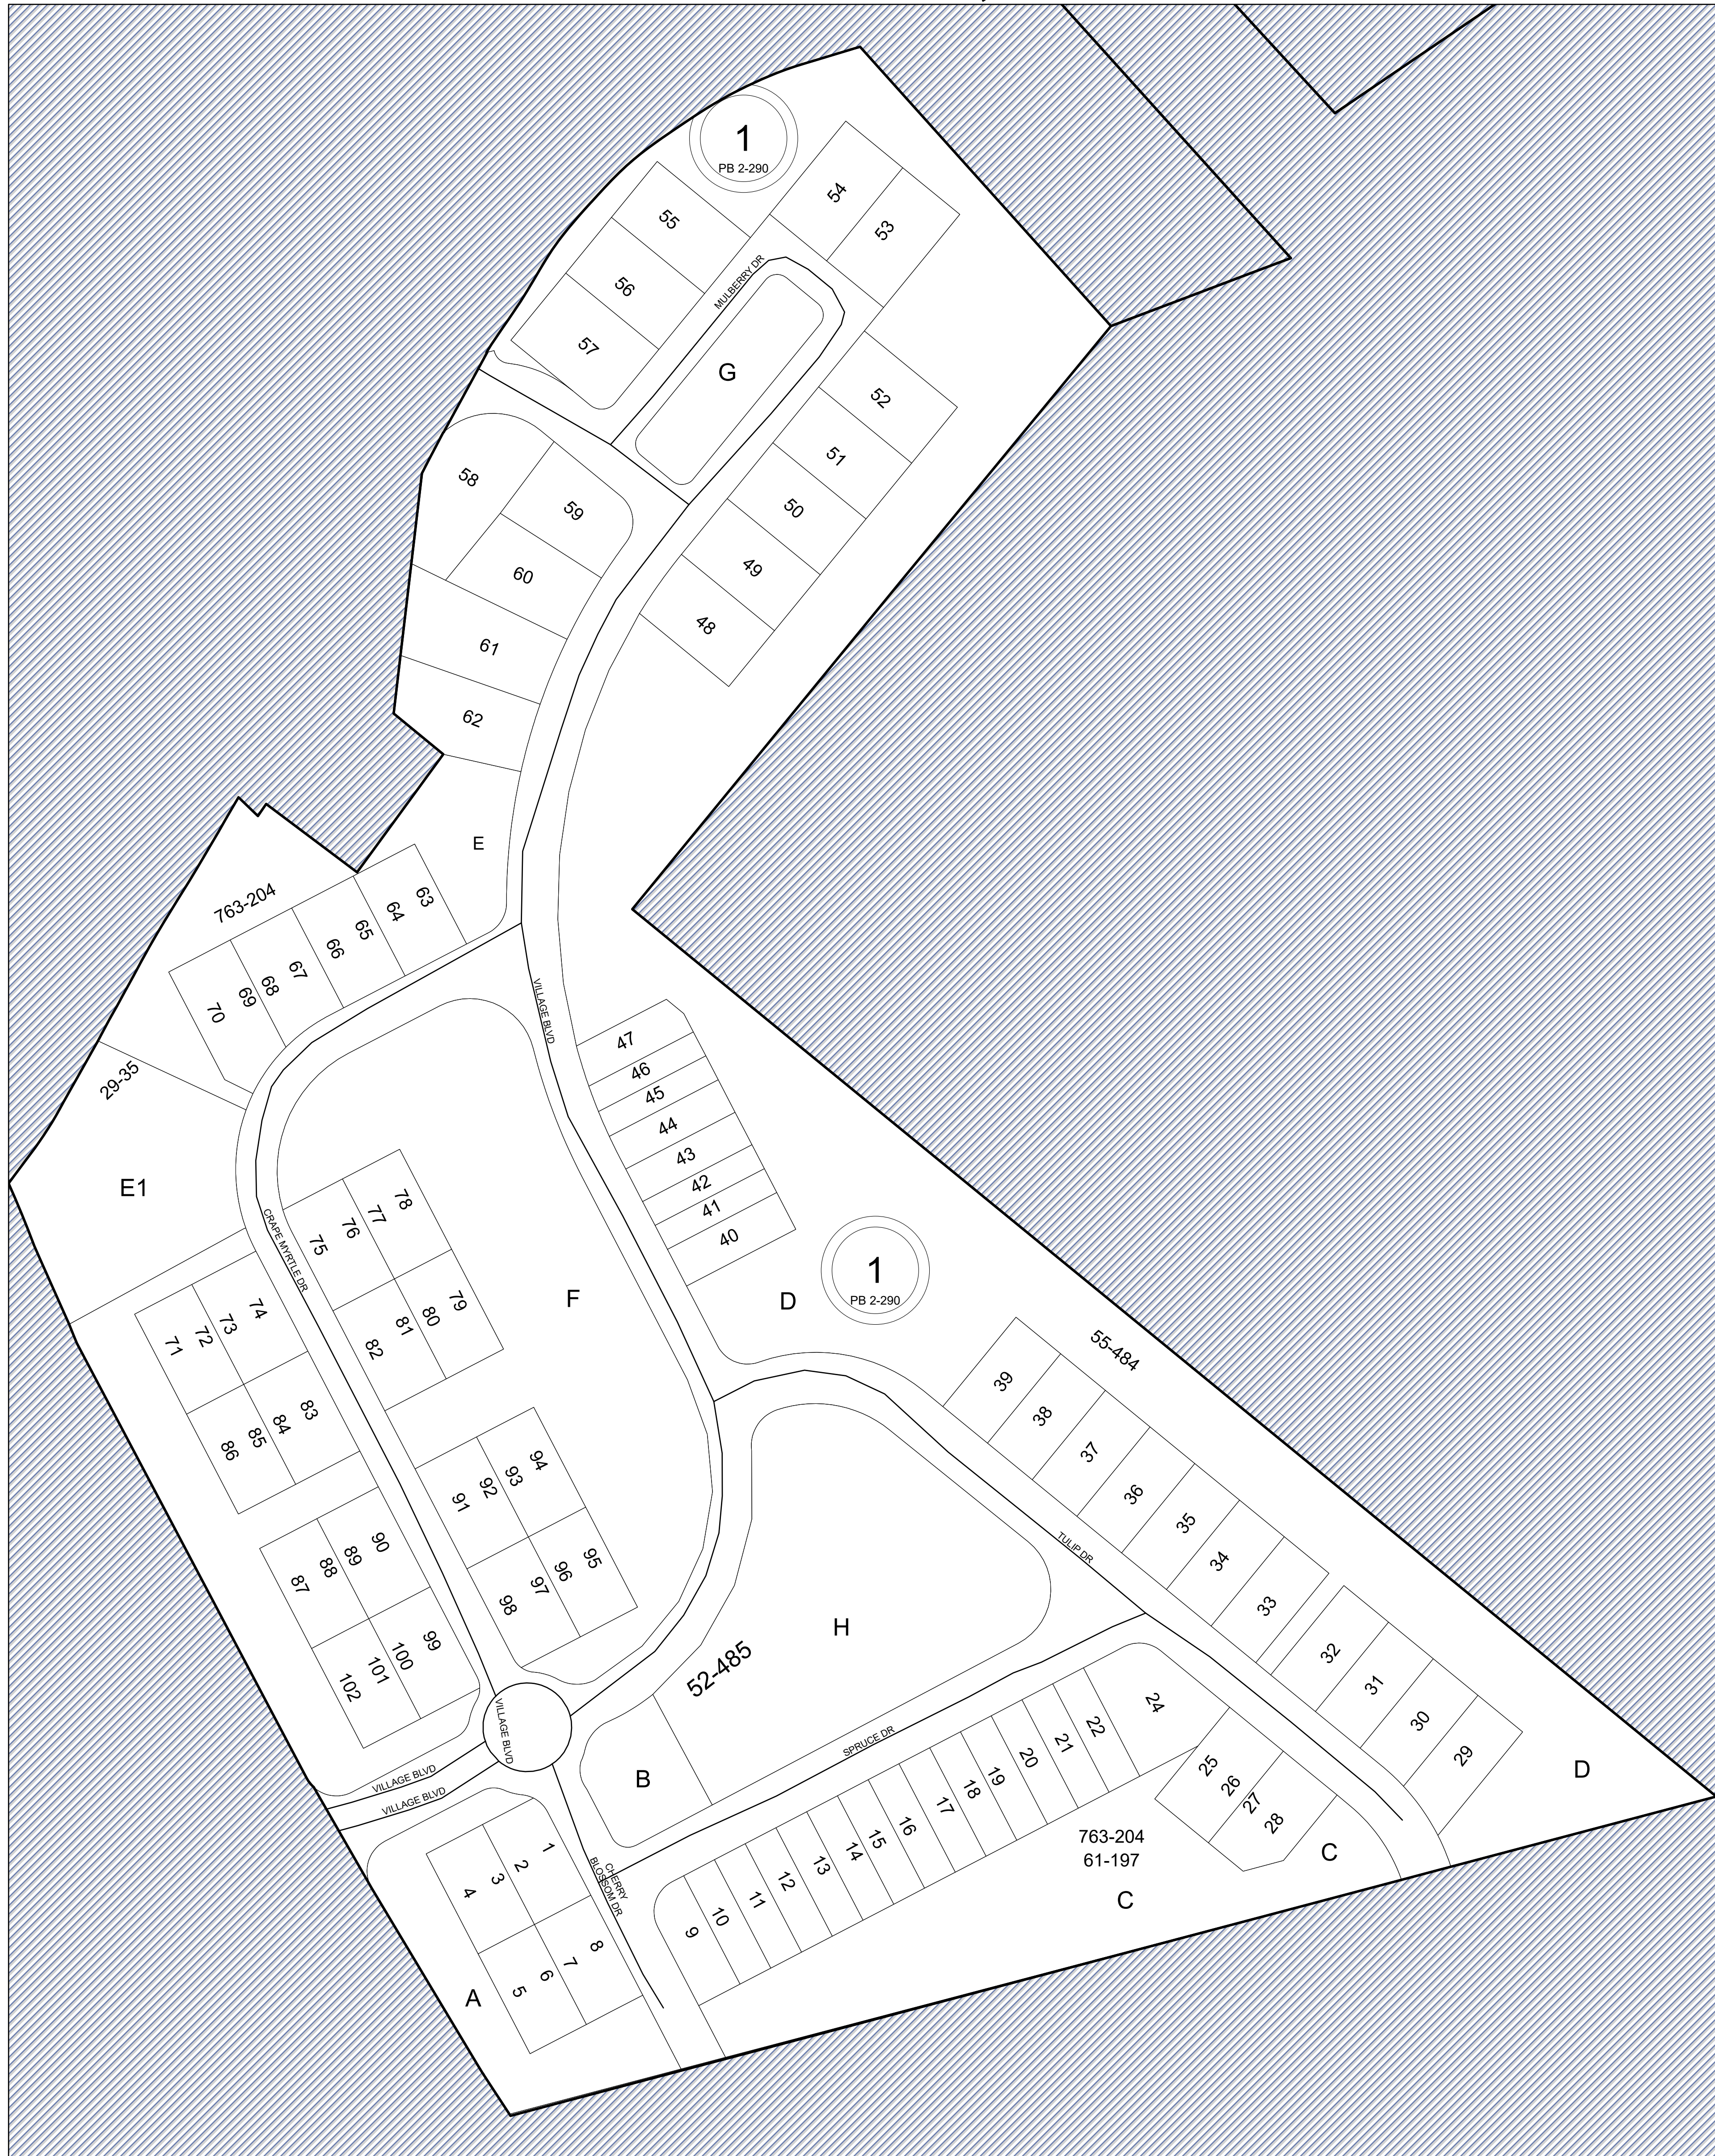

FLUVANNA COUNTY, VIRGINIA

SECTION 17A

1:1,070

MAP LOCATION

Legend

- Roads
- Waterline
- Waterbodies
- County Boundaries
- Parcels
- Tax Sheet Grid

MATCHING SHEET

REVISION NOTES