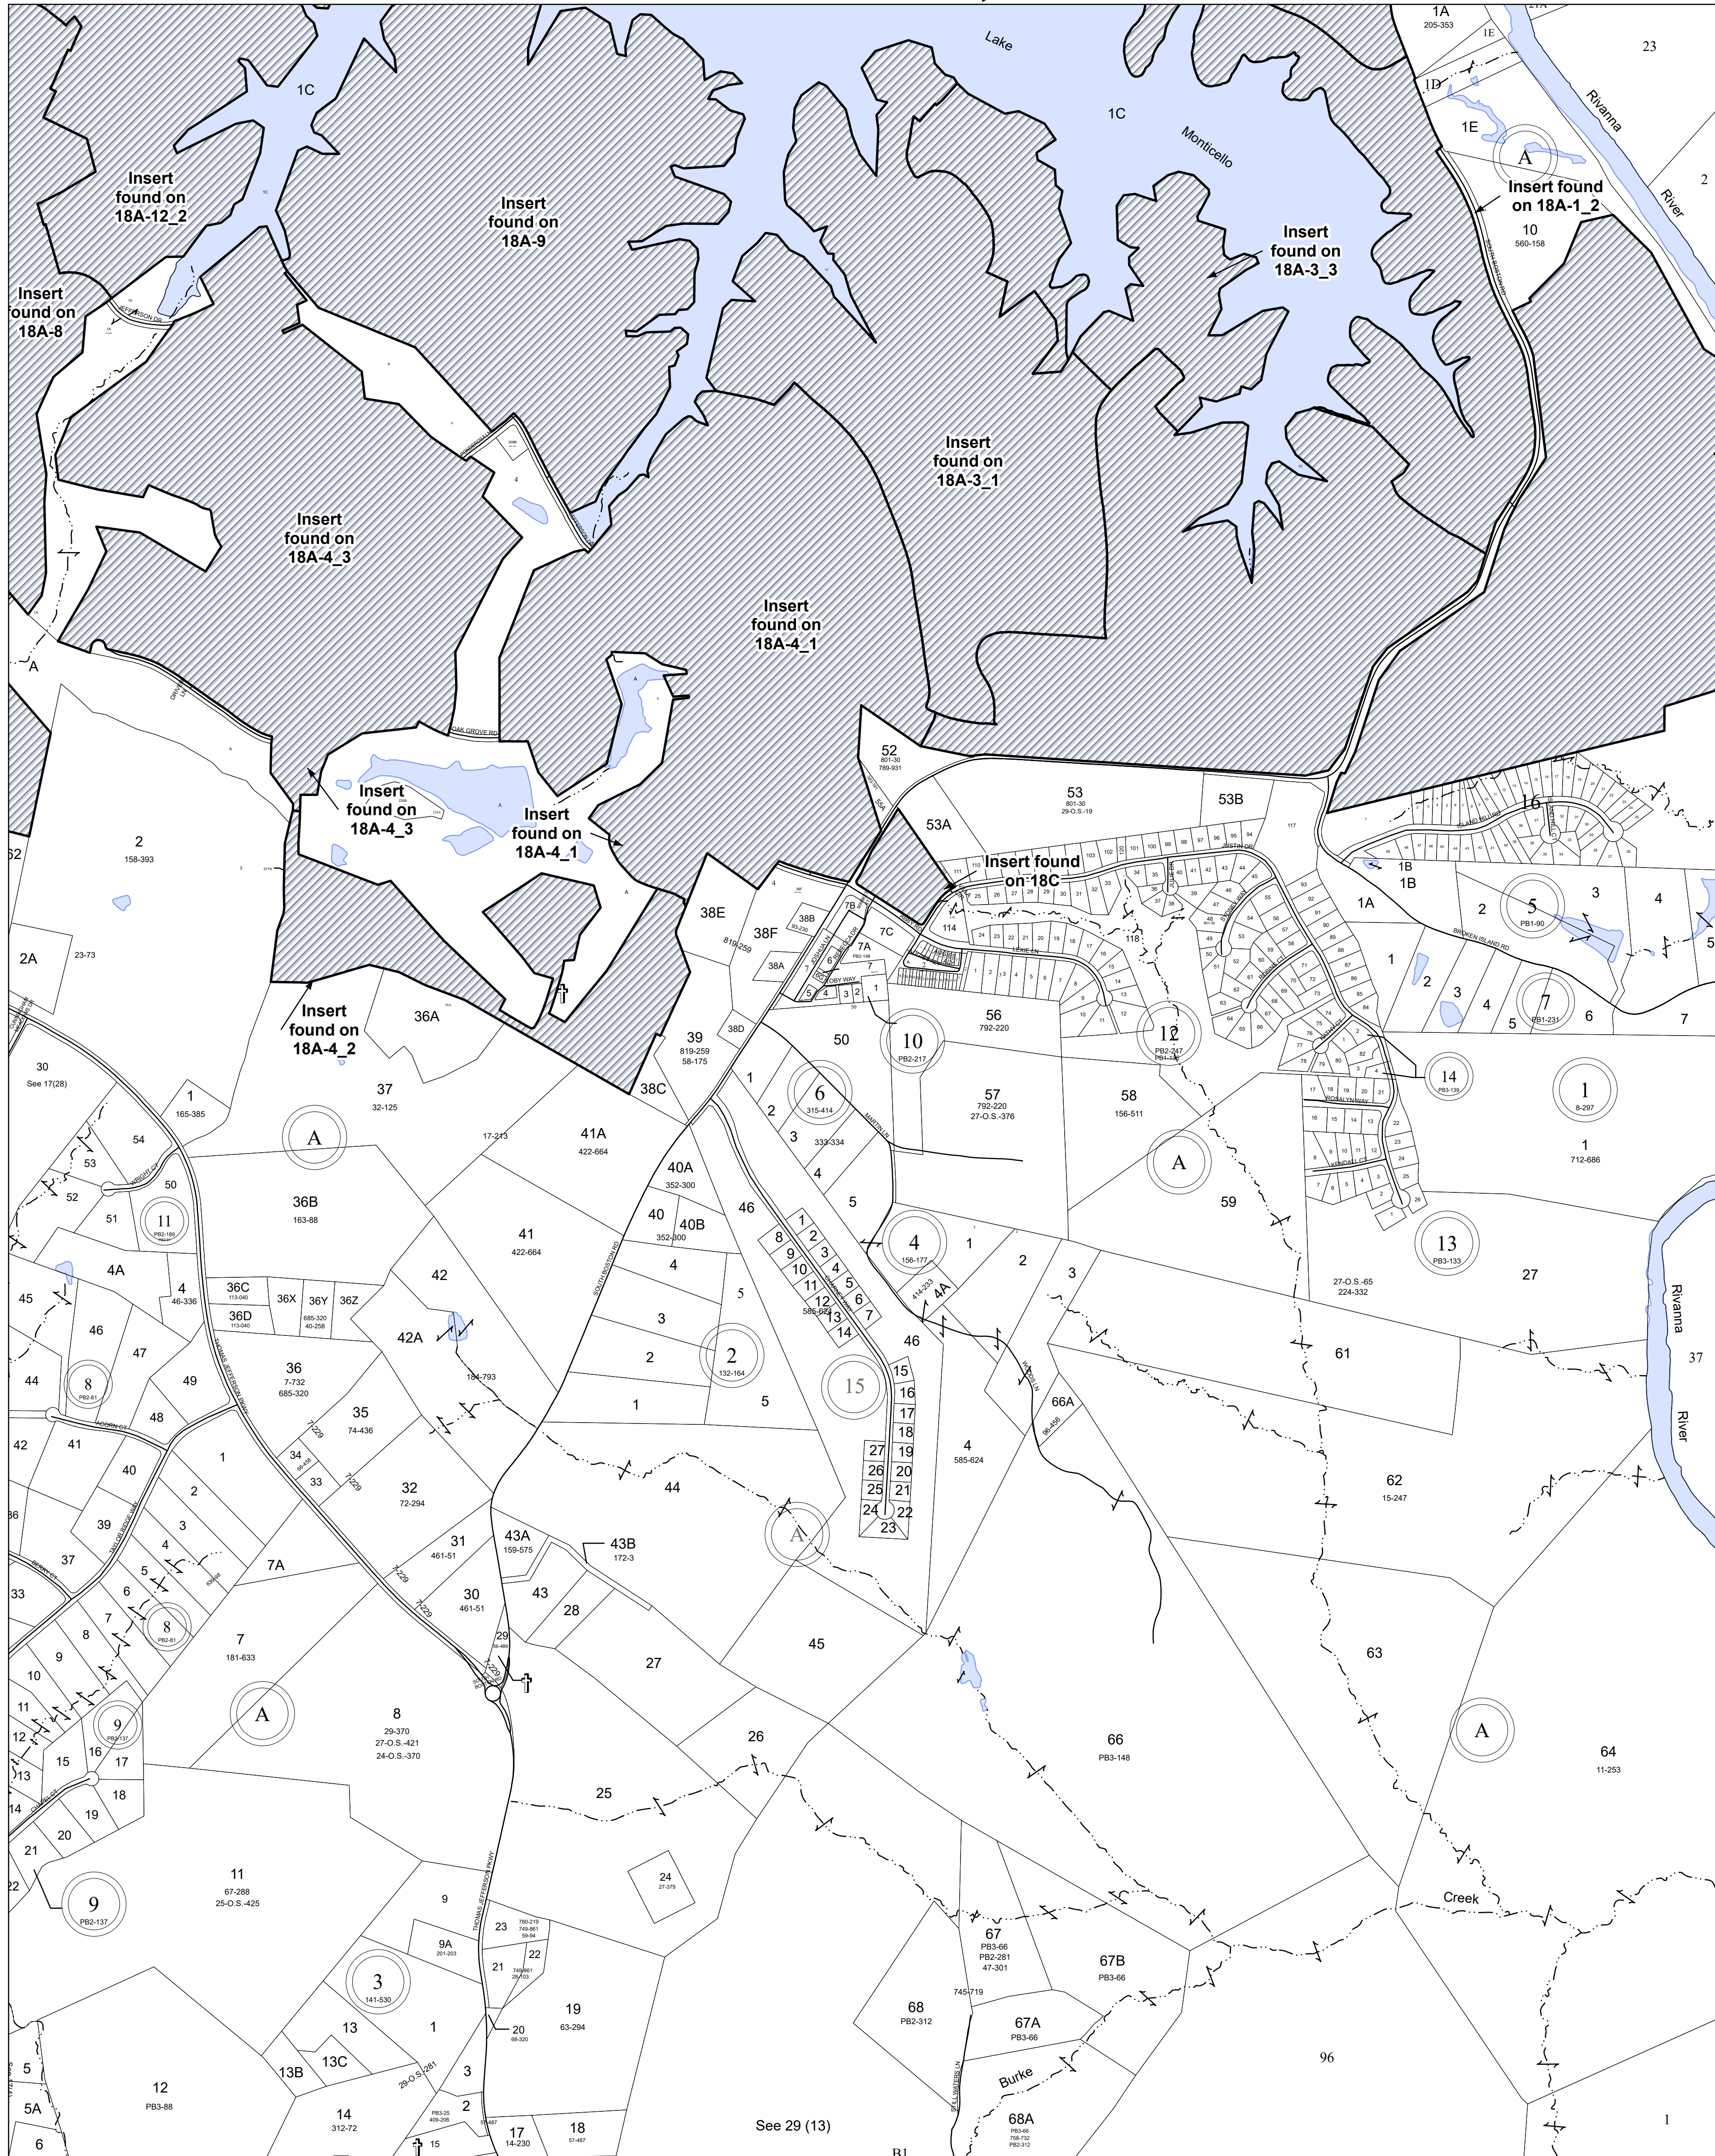

FLUVANNA COUNTY, VIRGINIA

SECTION 18

MAP LOCATION

Legend

- Roads
- Waterline
- Waterbodies
- County Boundaries
- Parcels
- Tax Sheet Grid

1:7,200

REVISION NOTES

Printed Hurt & Proffitt, Inc. on: 1/12/2026
Data updated as of: 12/31/2025

MATCHING SHEET