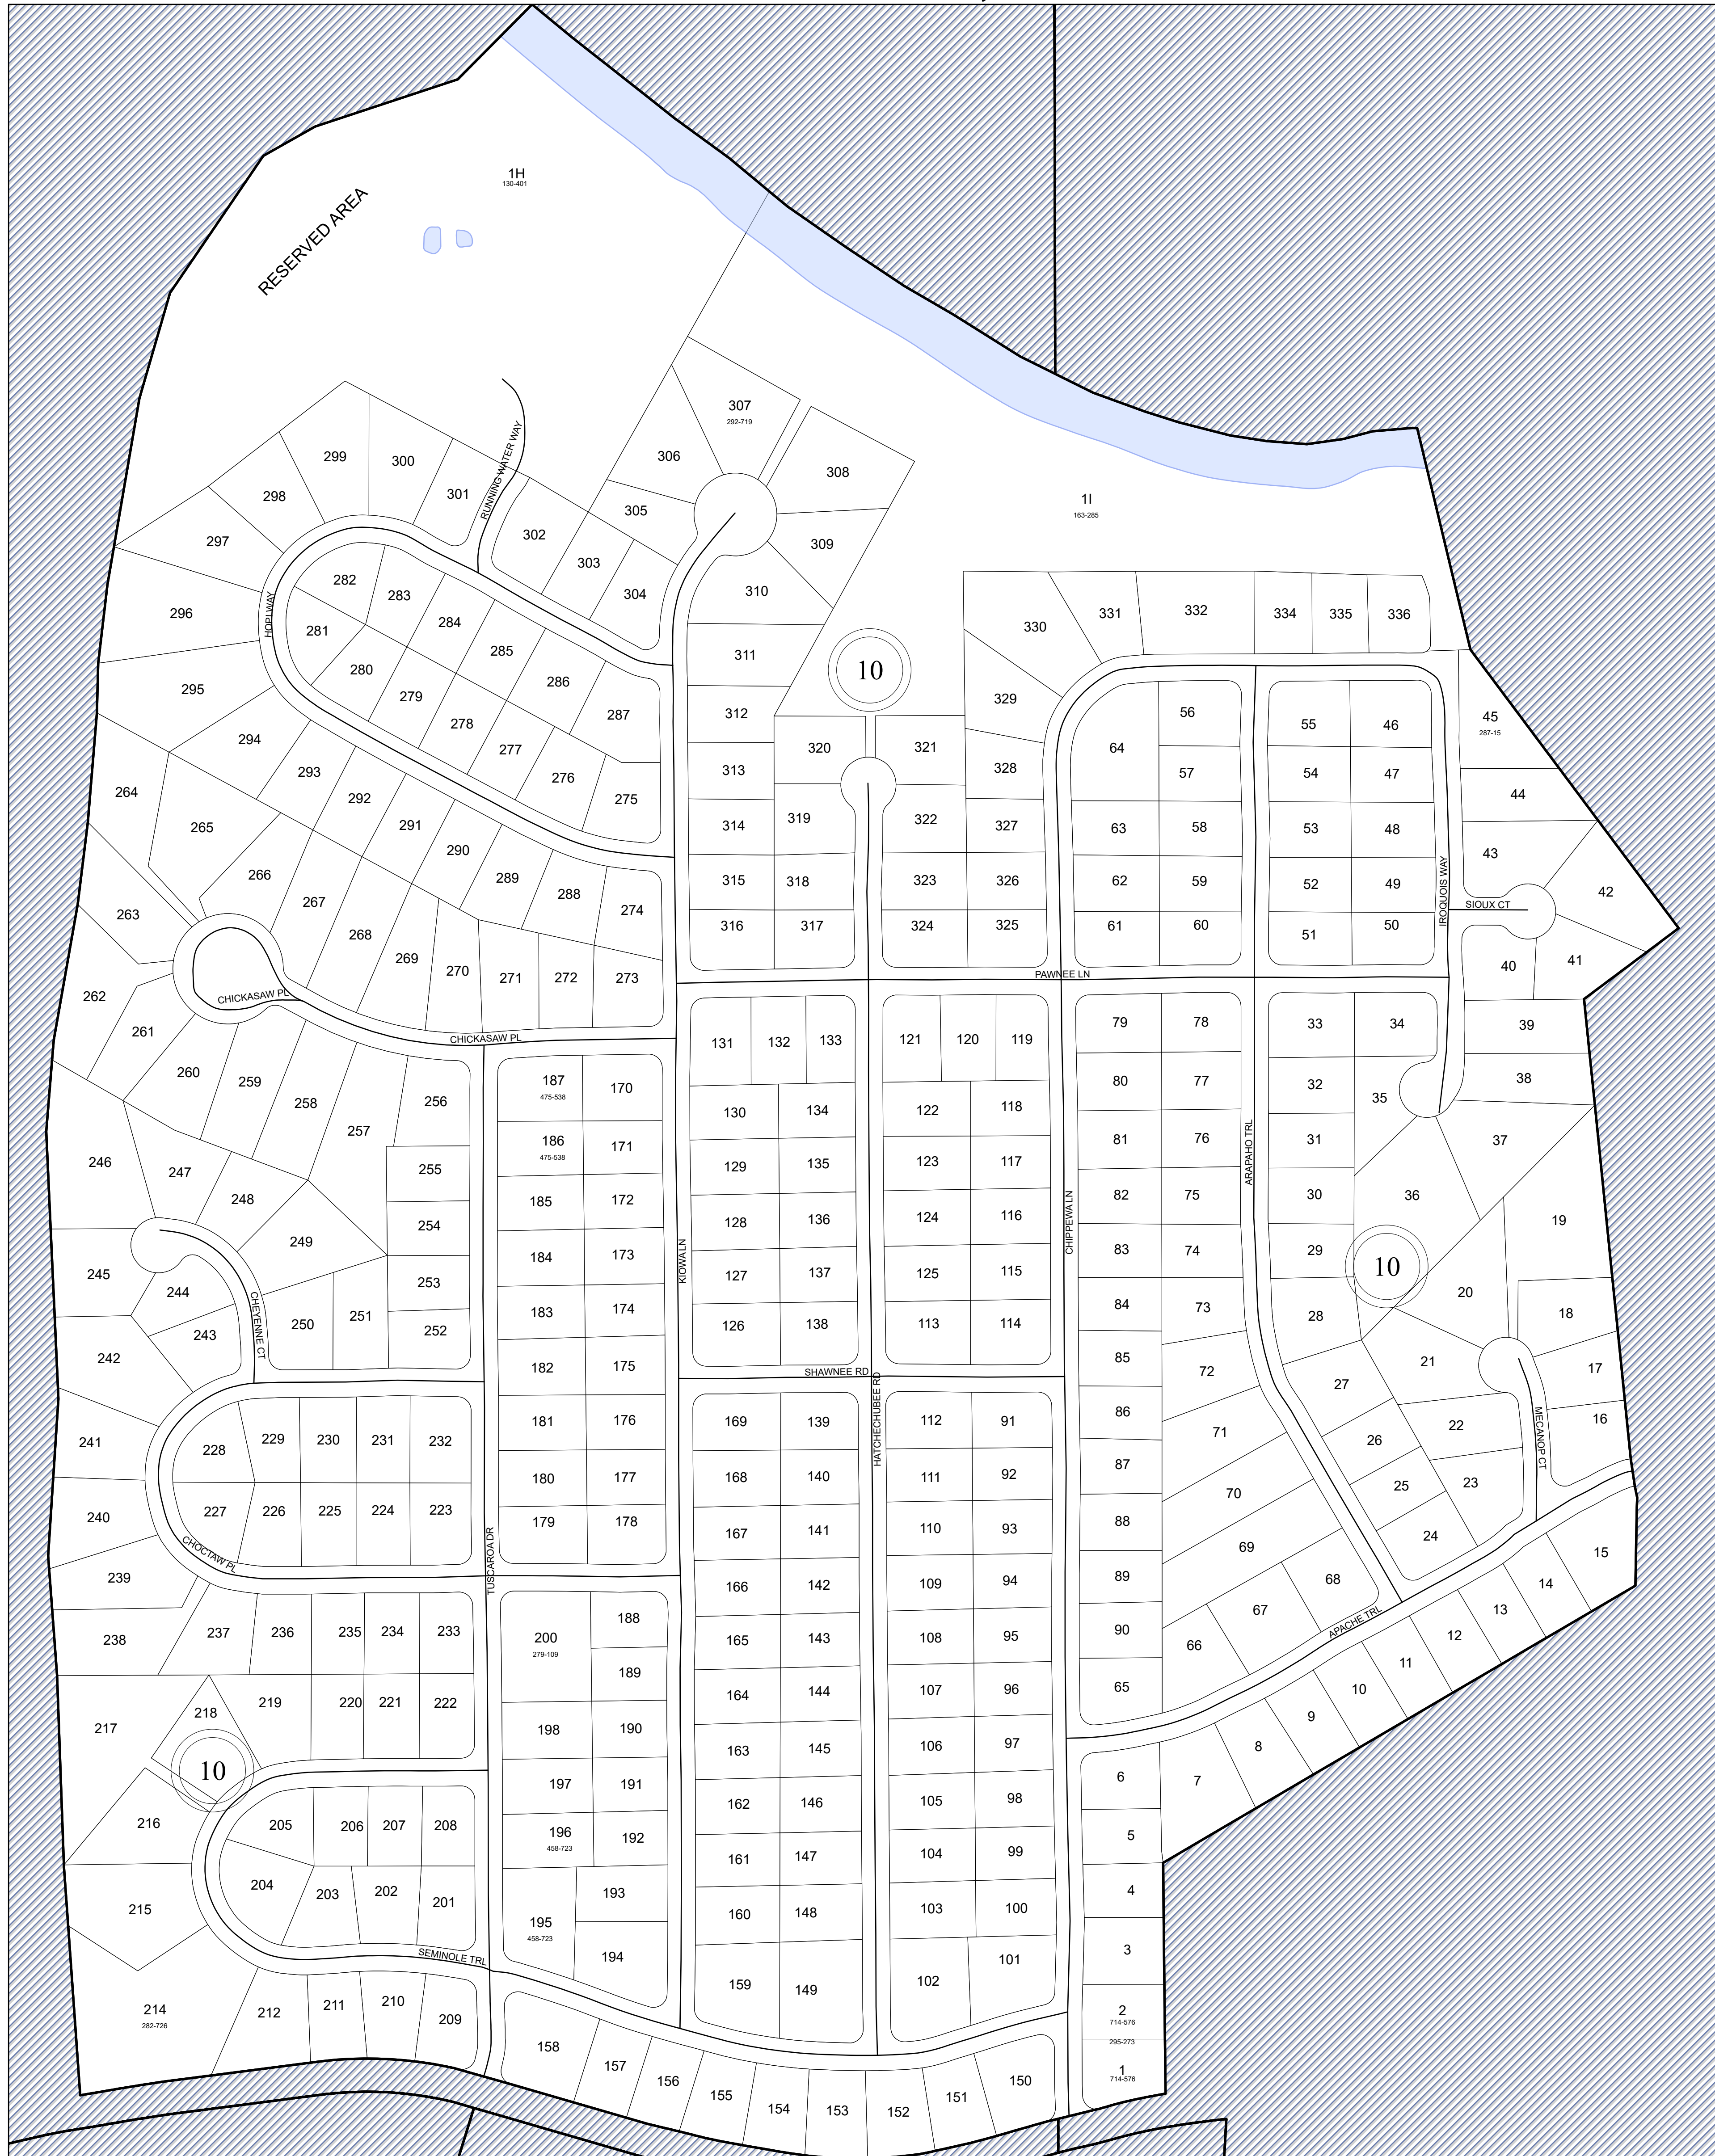

FLUVANNA COUNTY, VIRGINIA

SECTION 18A-10

MAP LOCATION

Legend

- Roads
- Waterline
- Waterbodies
- County Boundaries
- Parcels
- Tax Sheet Grid

1:1,865

REVISION NOTES

Printed by Hurt & Proffitt, Inc. on: 4/3/2024
 Data updated as of: 12/31/2023

MATCHING SHEET