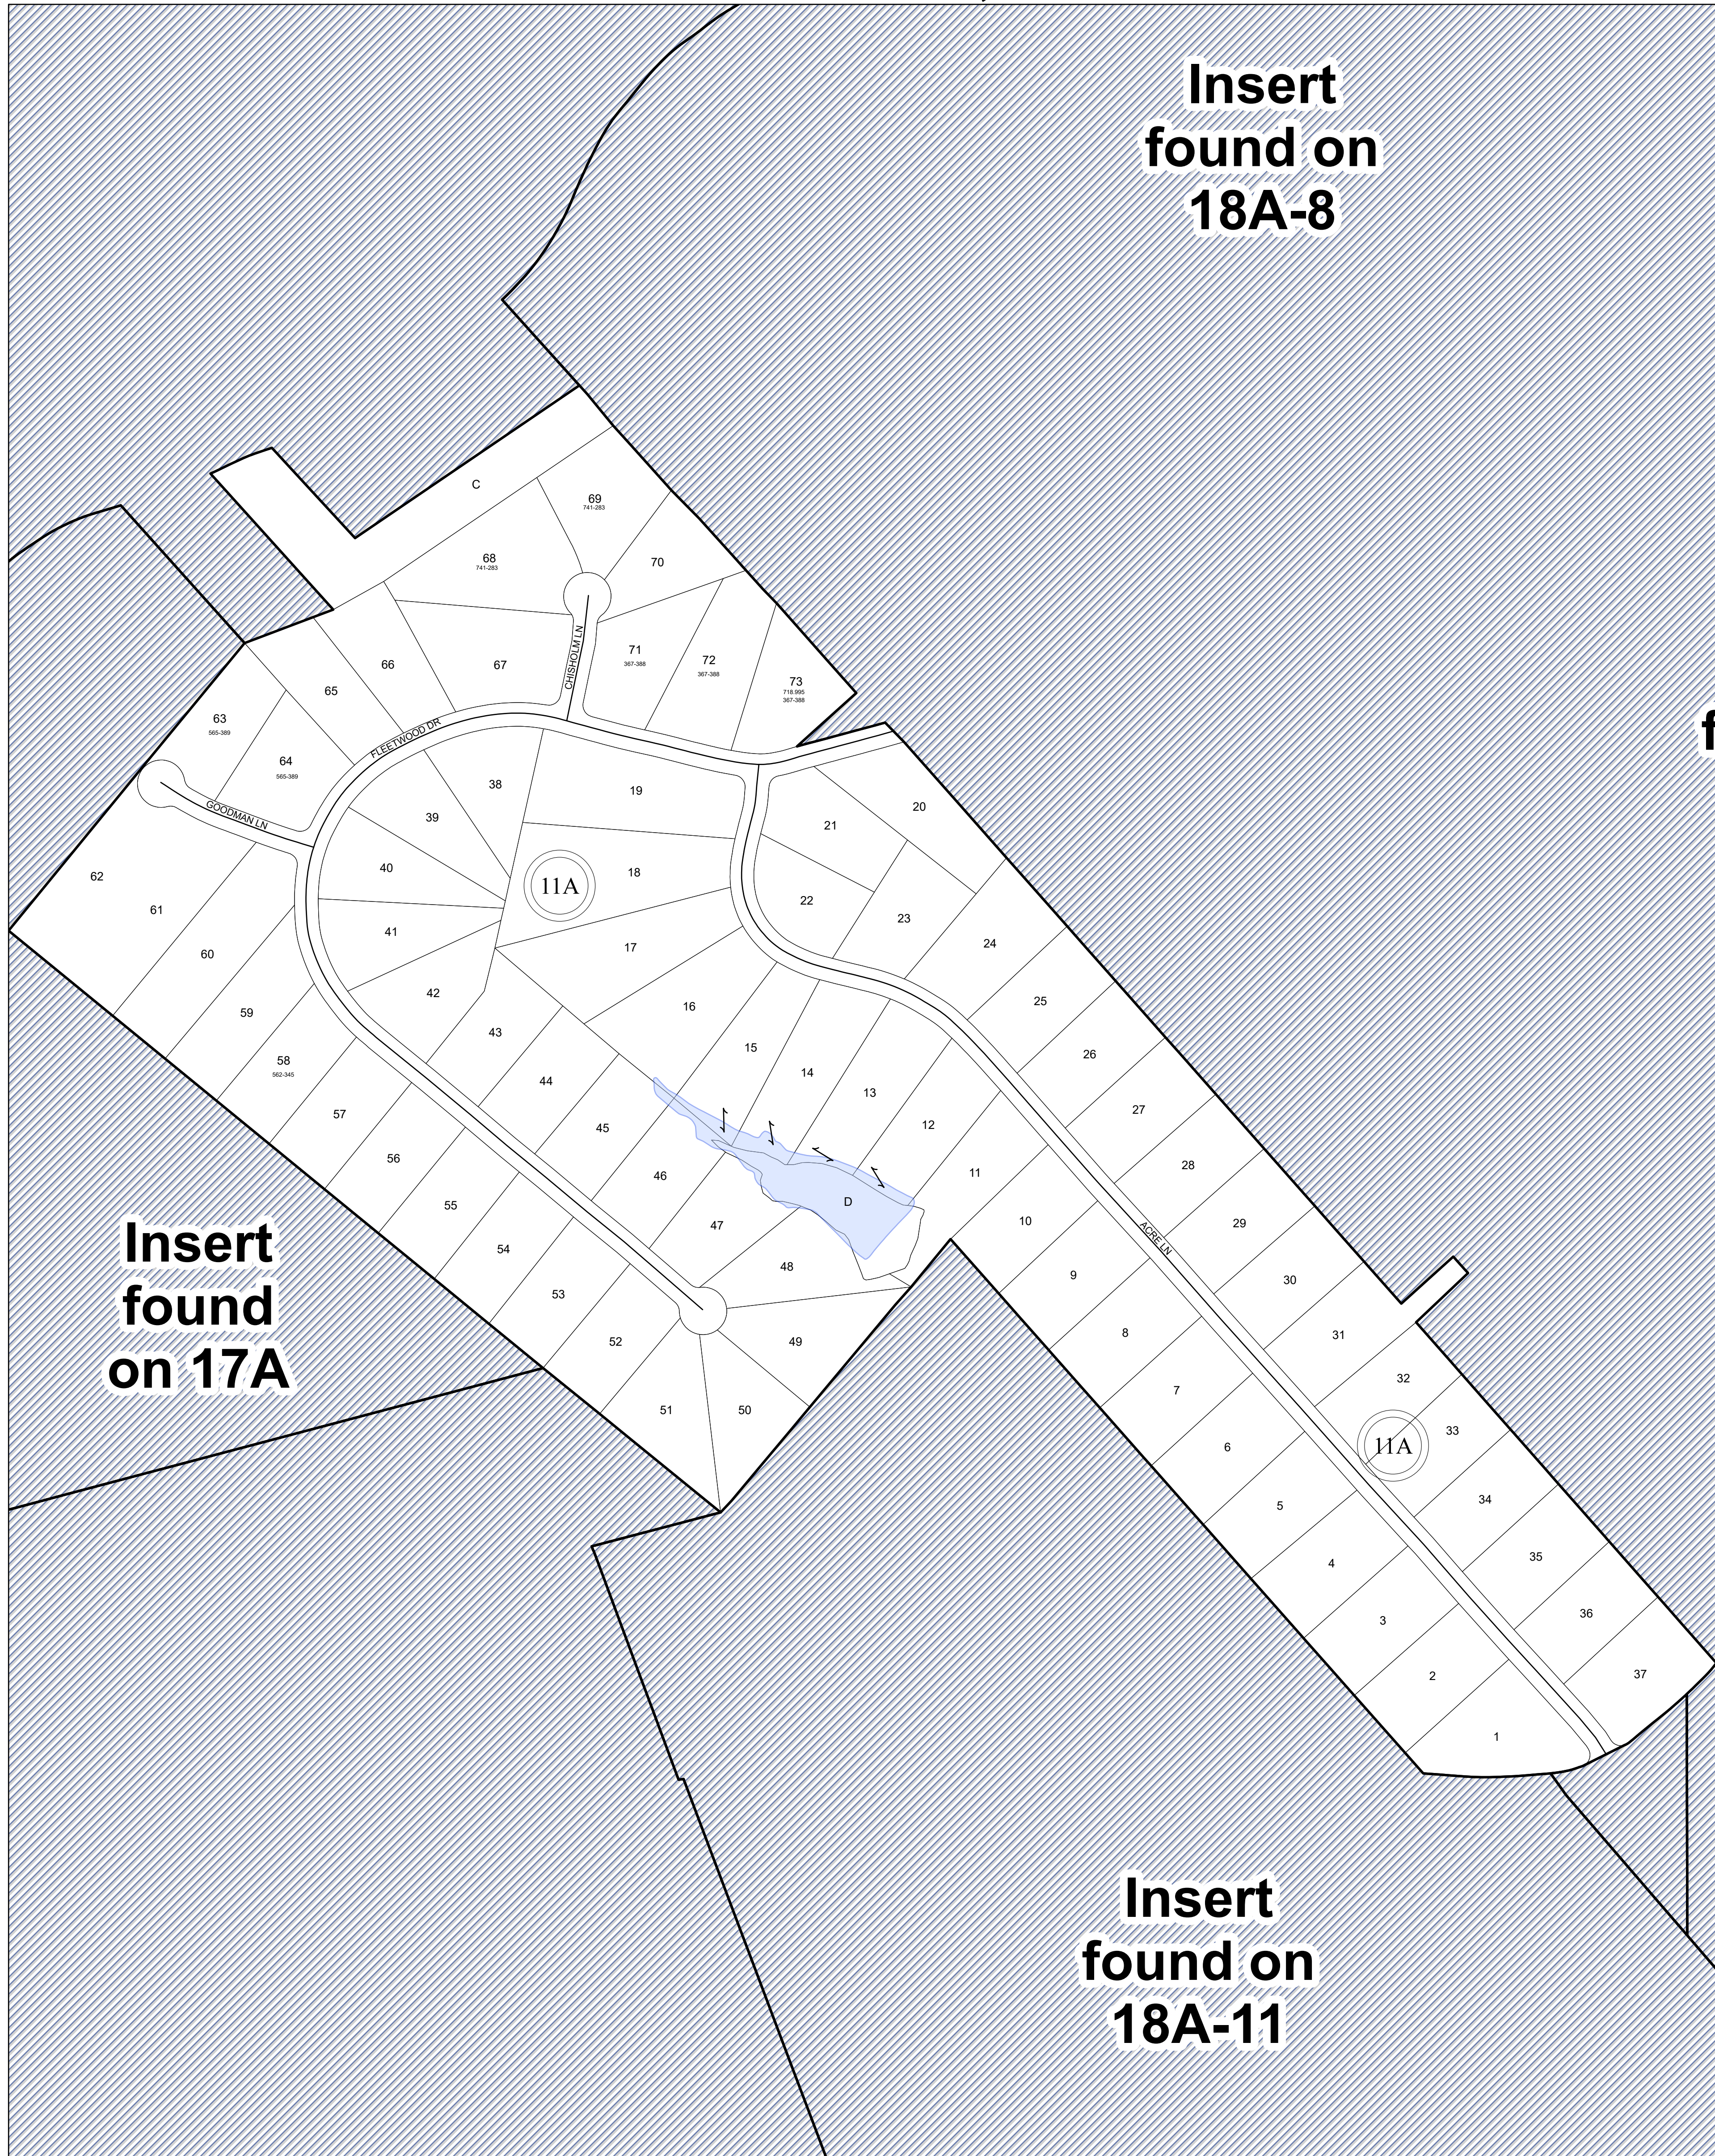

# FLUVANNA COUNTY, VIRGINIA

Insert  
found on  
18A-8

MAP LOCATION

### Legend

- Roads
- Waterline
- Waterbodies
- County Boundaries
- Parcels
- Tax Sheet Grid

### SECTION 18A-11A

1:2,169