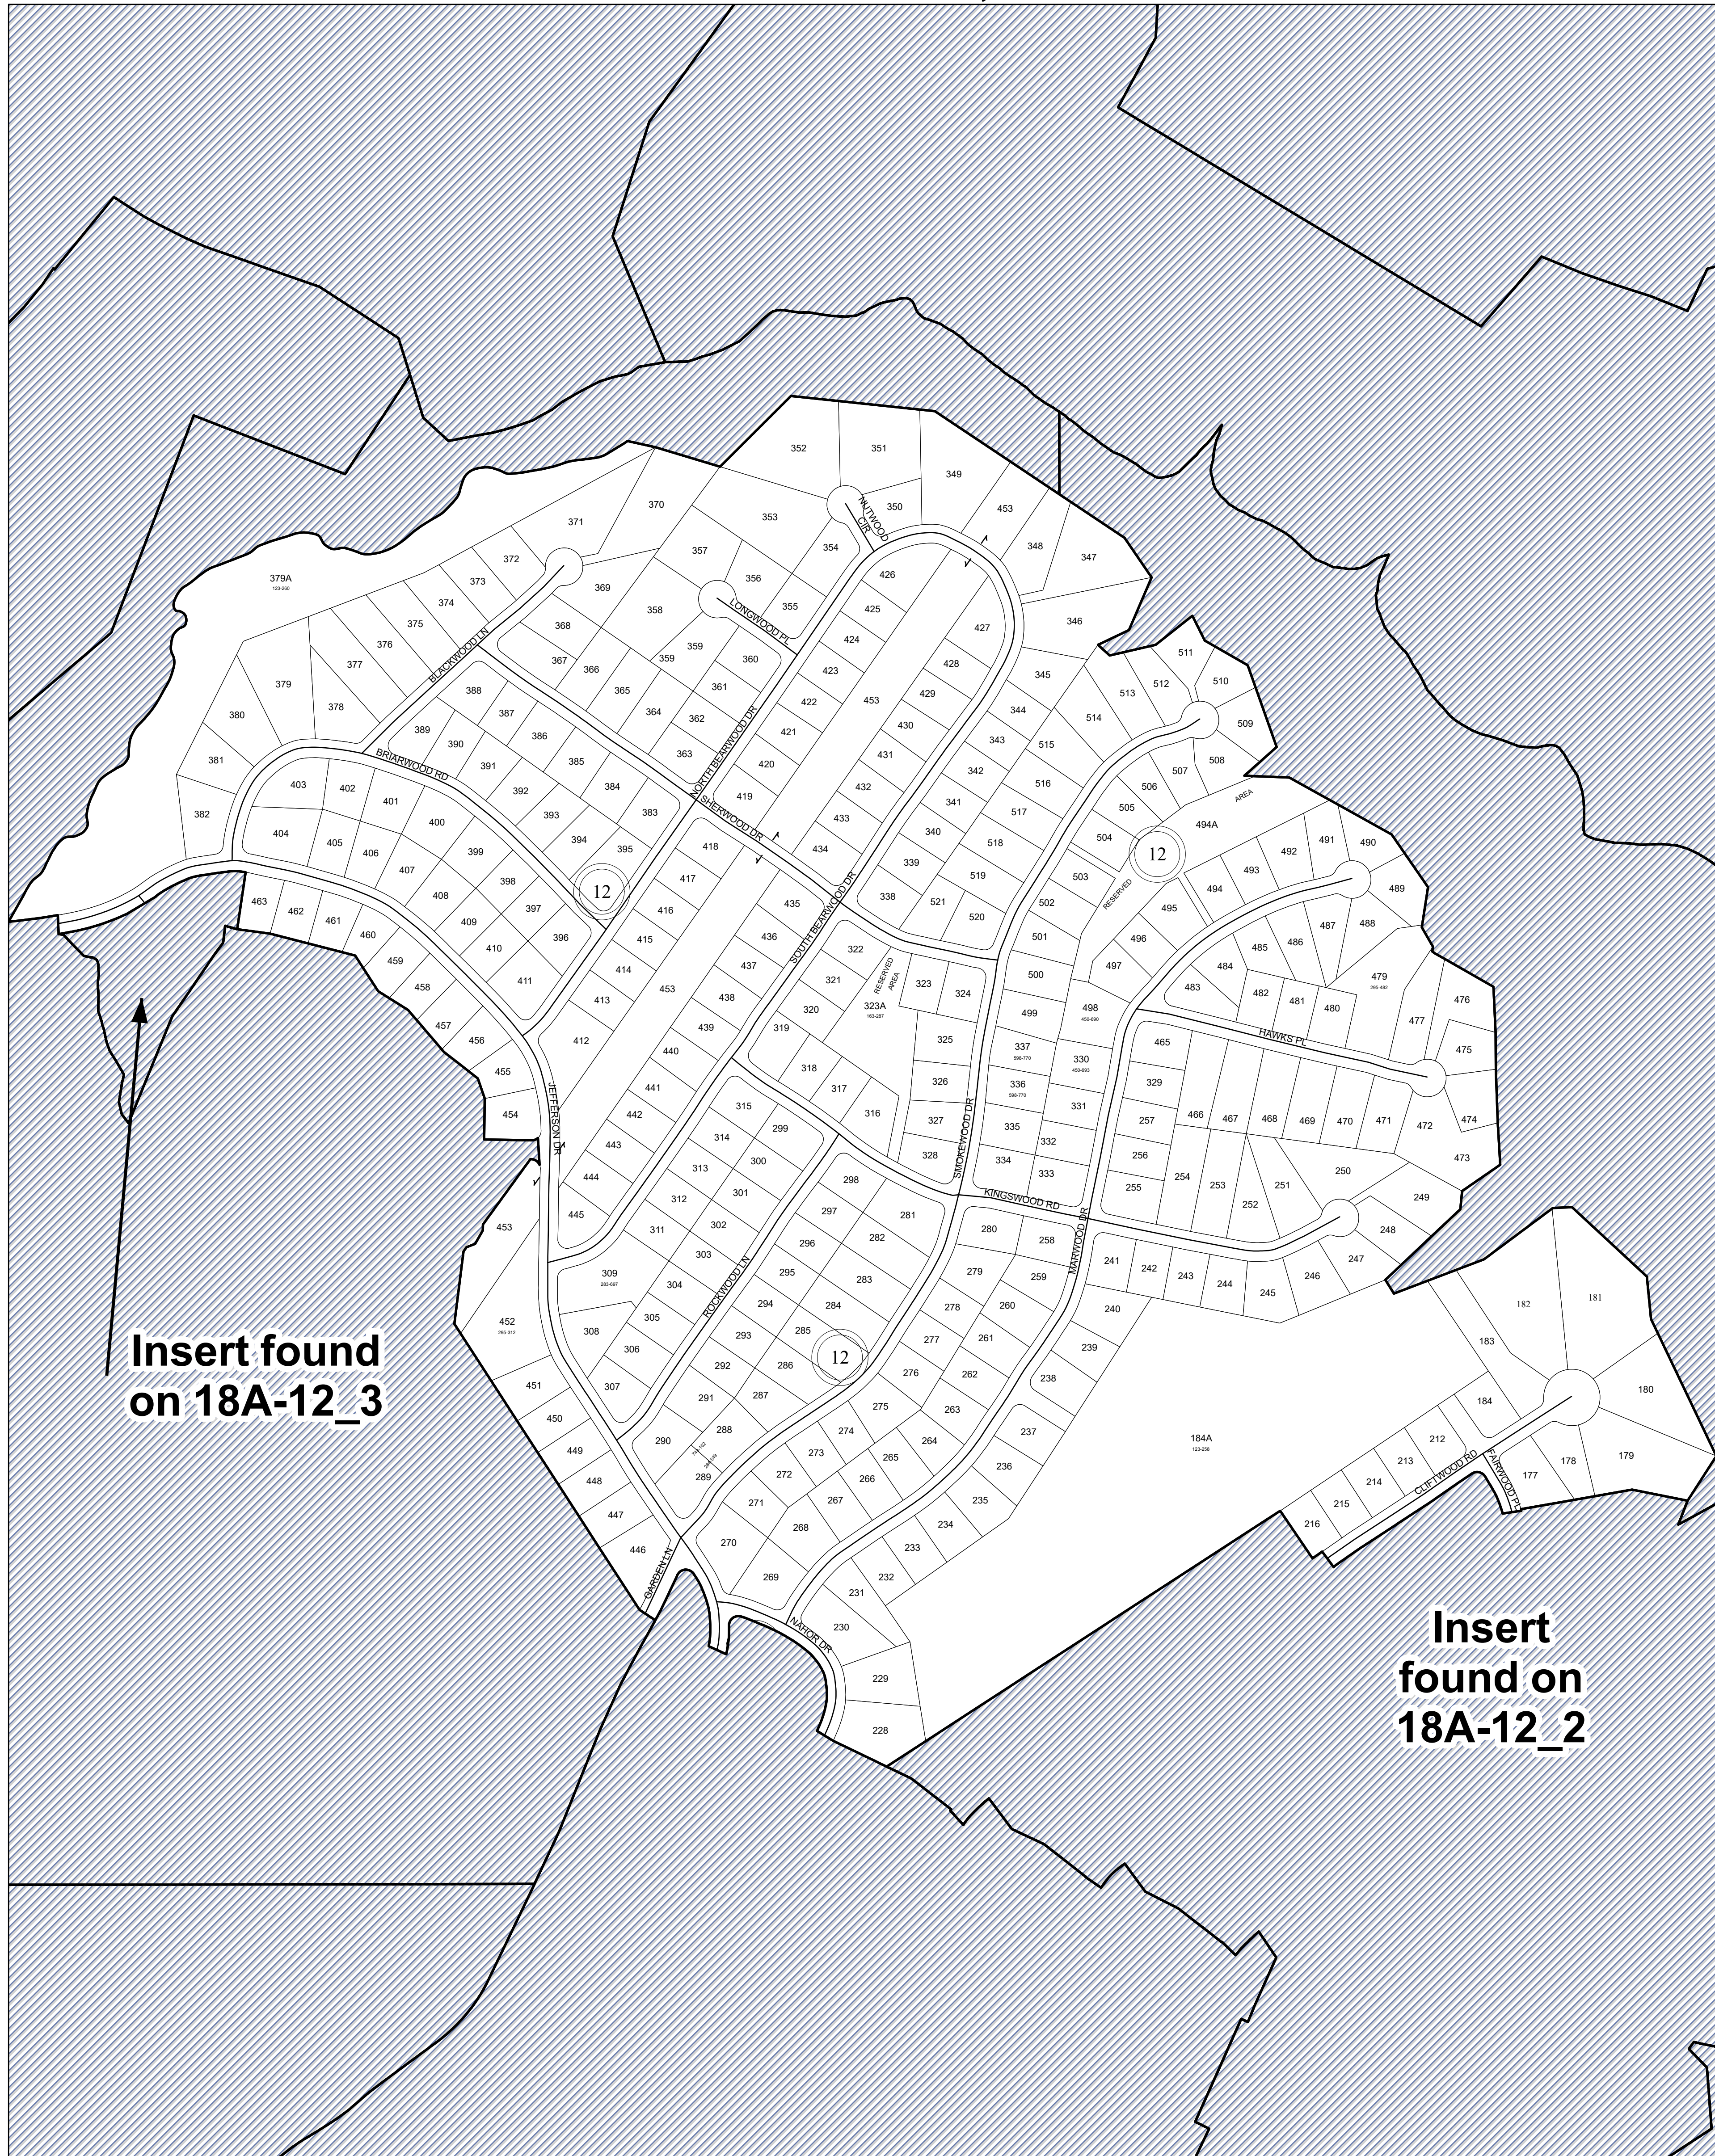

# FLUVANNA COUNTY, VIRGINIA

Insert found  
on 18A-12\_3

Insert  
found on  
18A-12\_2

## SECTION 18A-12\_1

MAP LOCATION

### Legend

- Roads
- Waterline
- Waterbodies
- County Boundaries
- Parcels
- Tax Sheet Grid

1:2,737