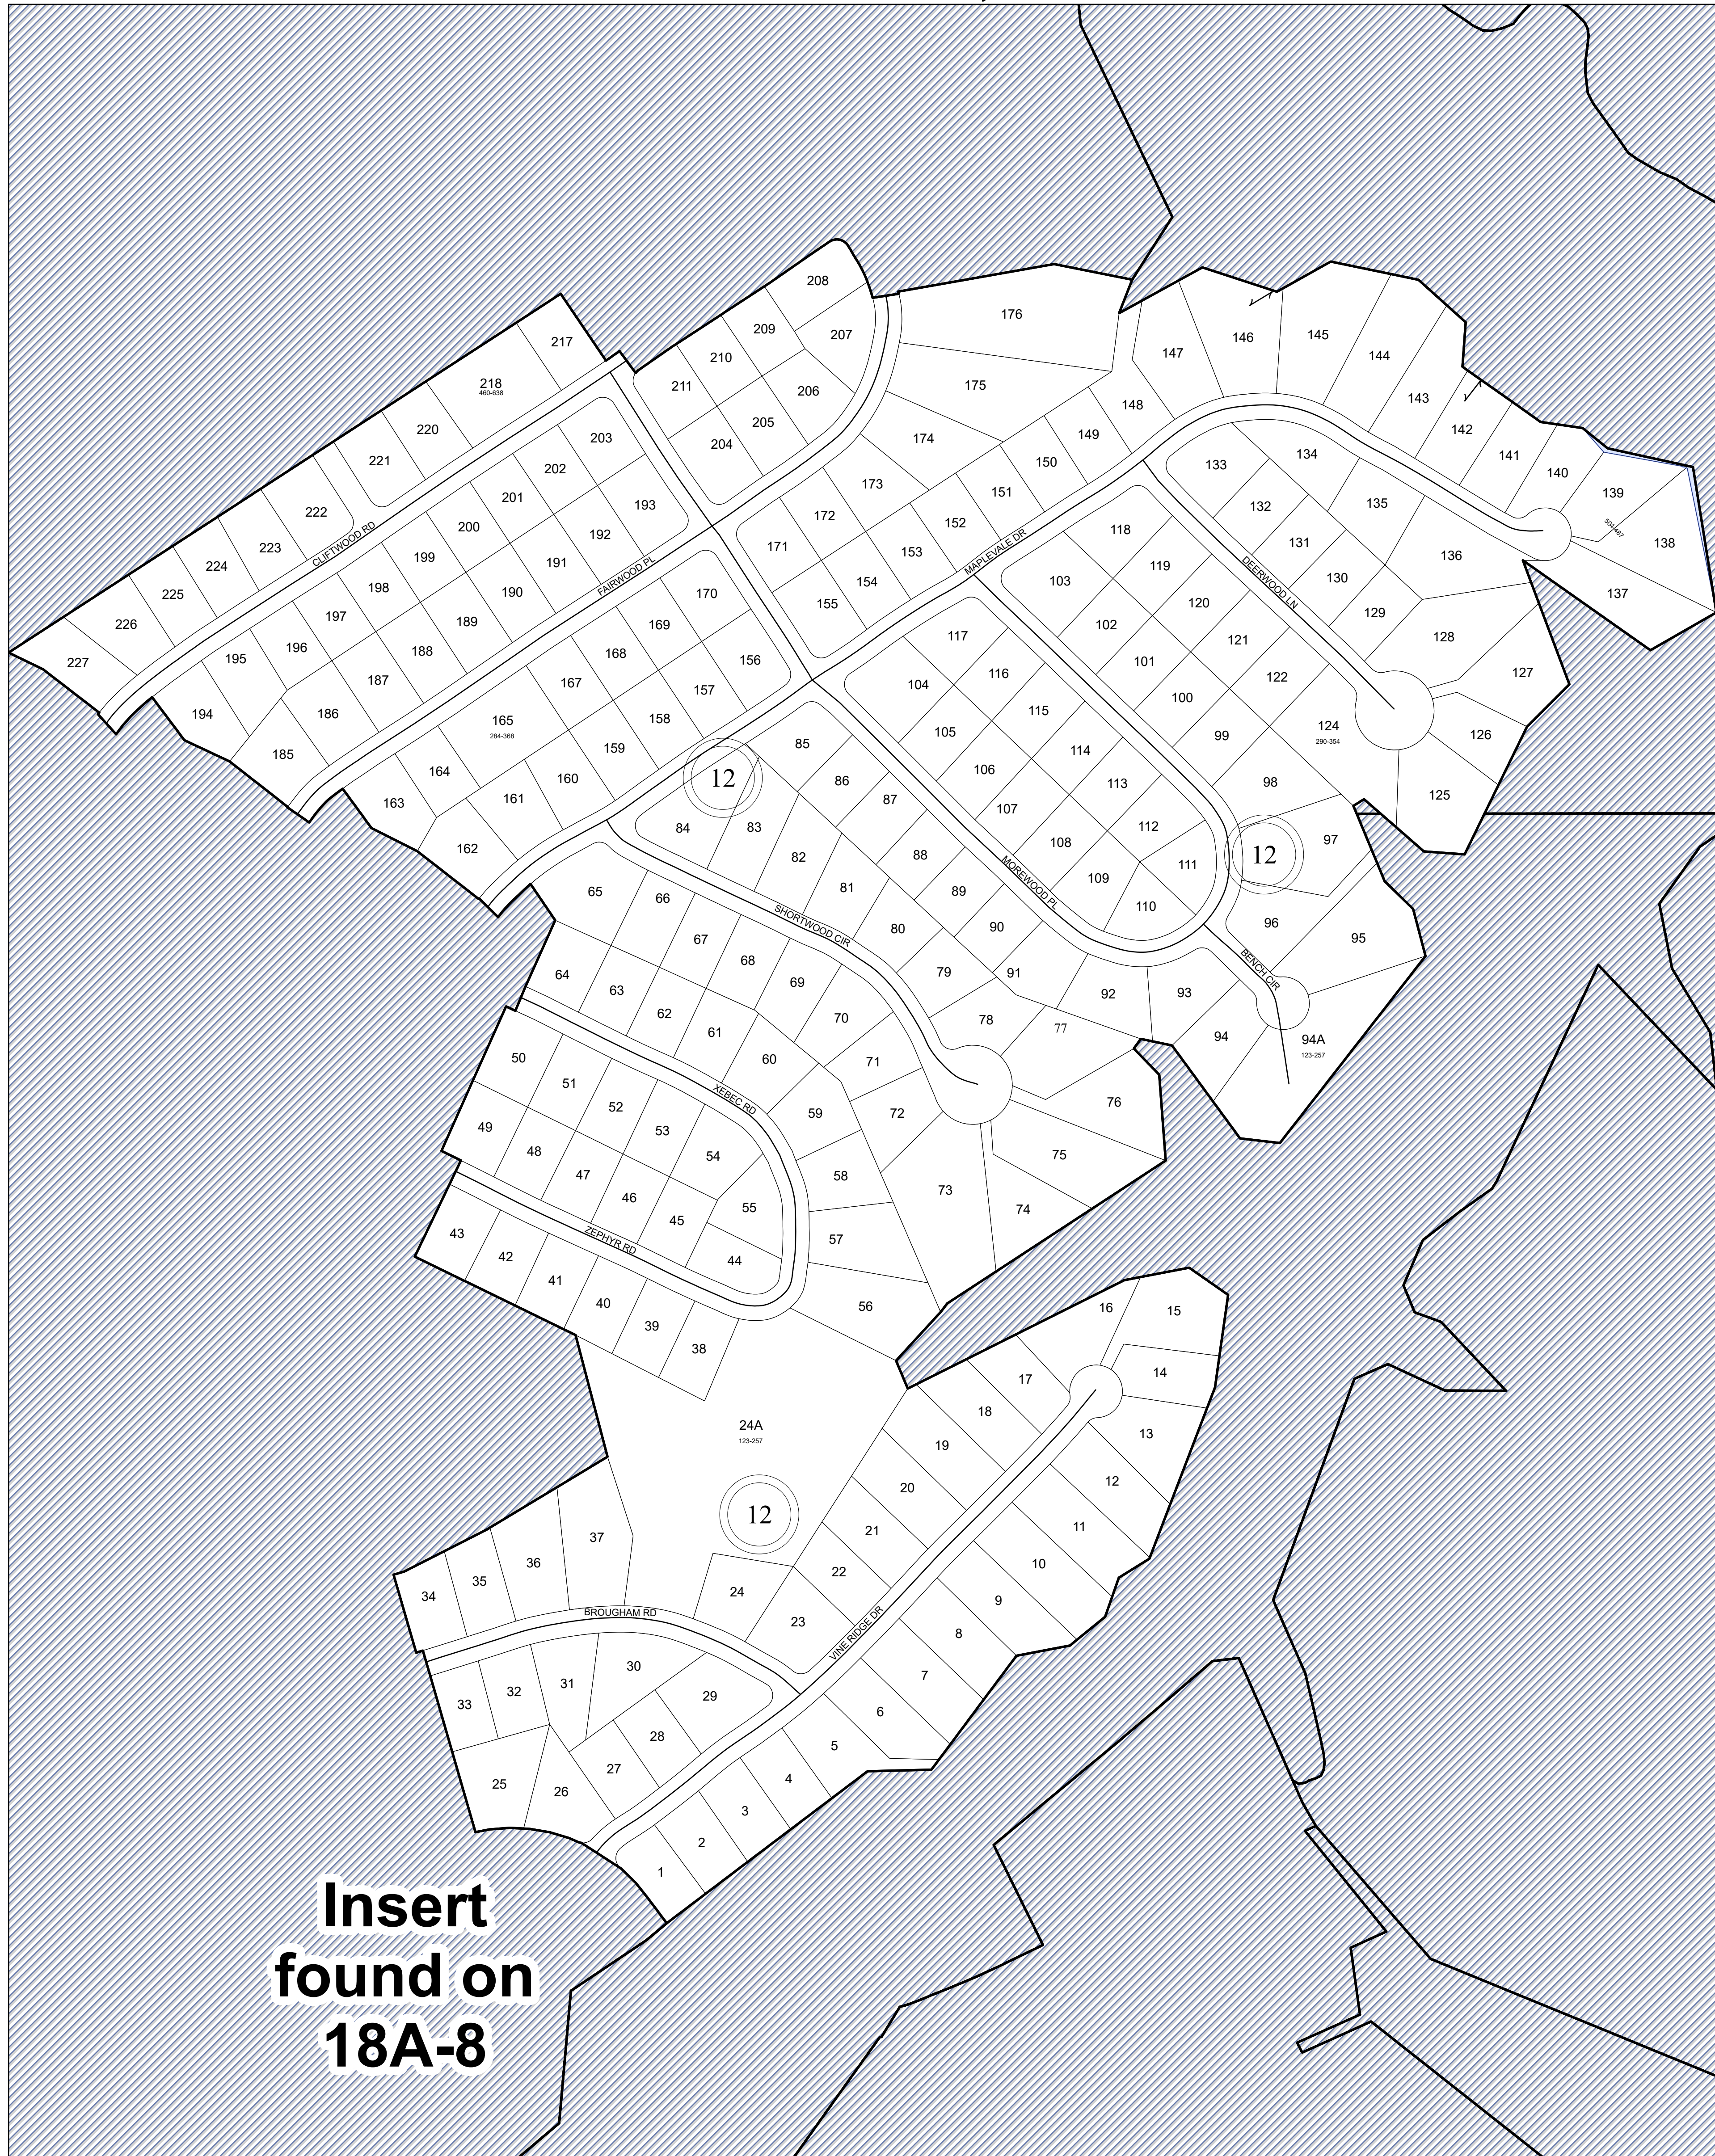

# FLUVANNA COUNTY, VIRGINIA

**Insert  
found on  
18A-8**

## SECTION 18A-12\_2

MAP LOCATION

### Legend

- Roads
- Waterline
- Waterbodies
- County Boundaries
- Parcels
- Tax Sheet Grid

1:1,951