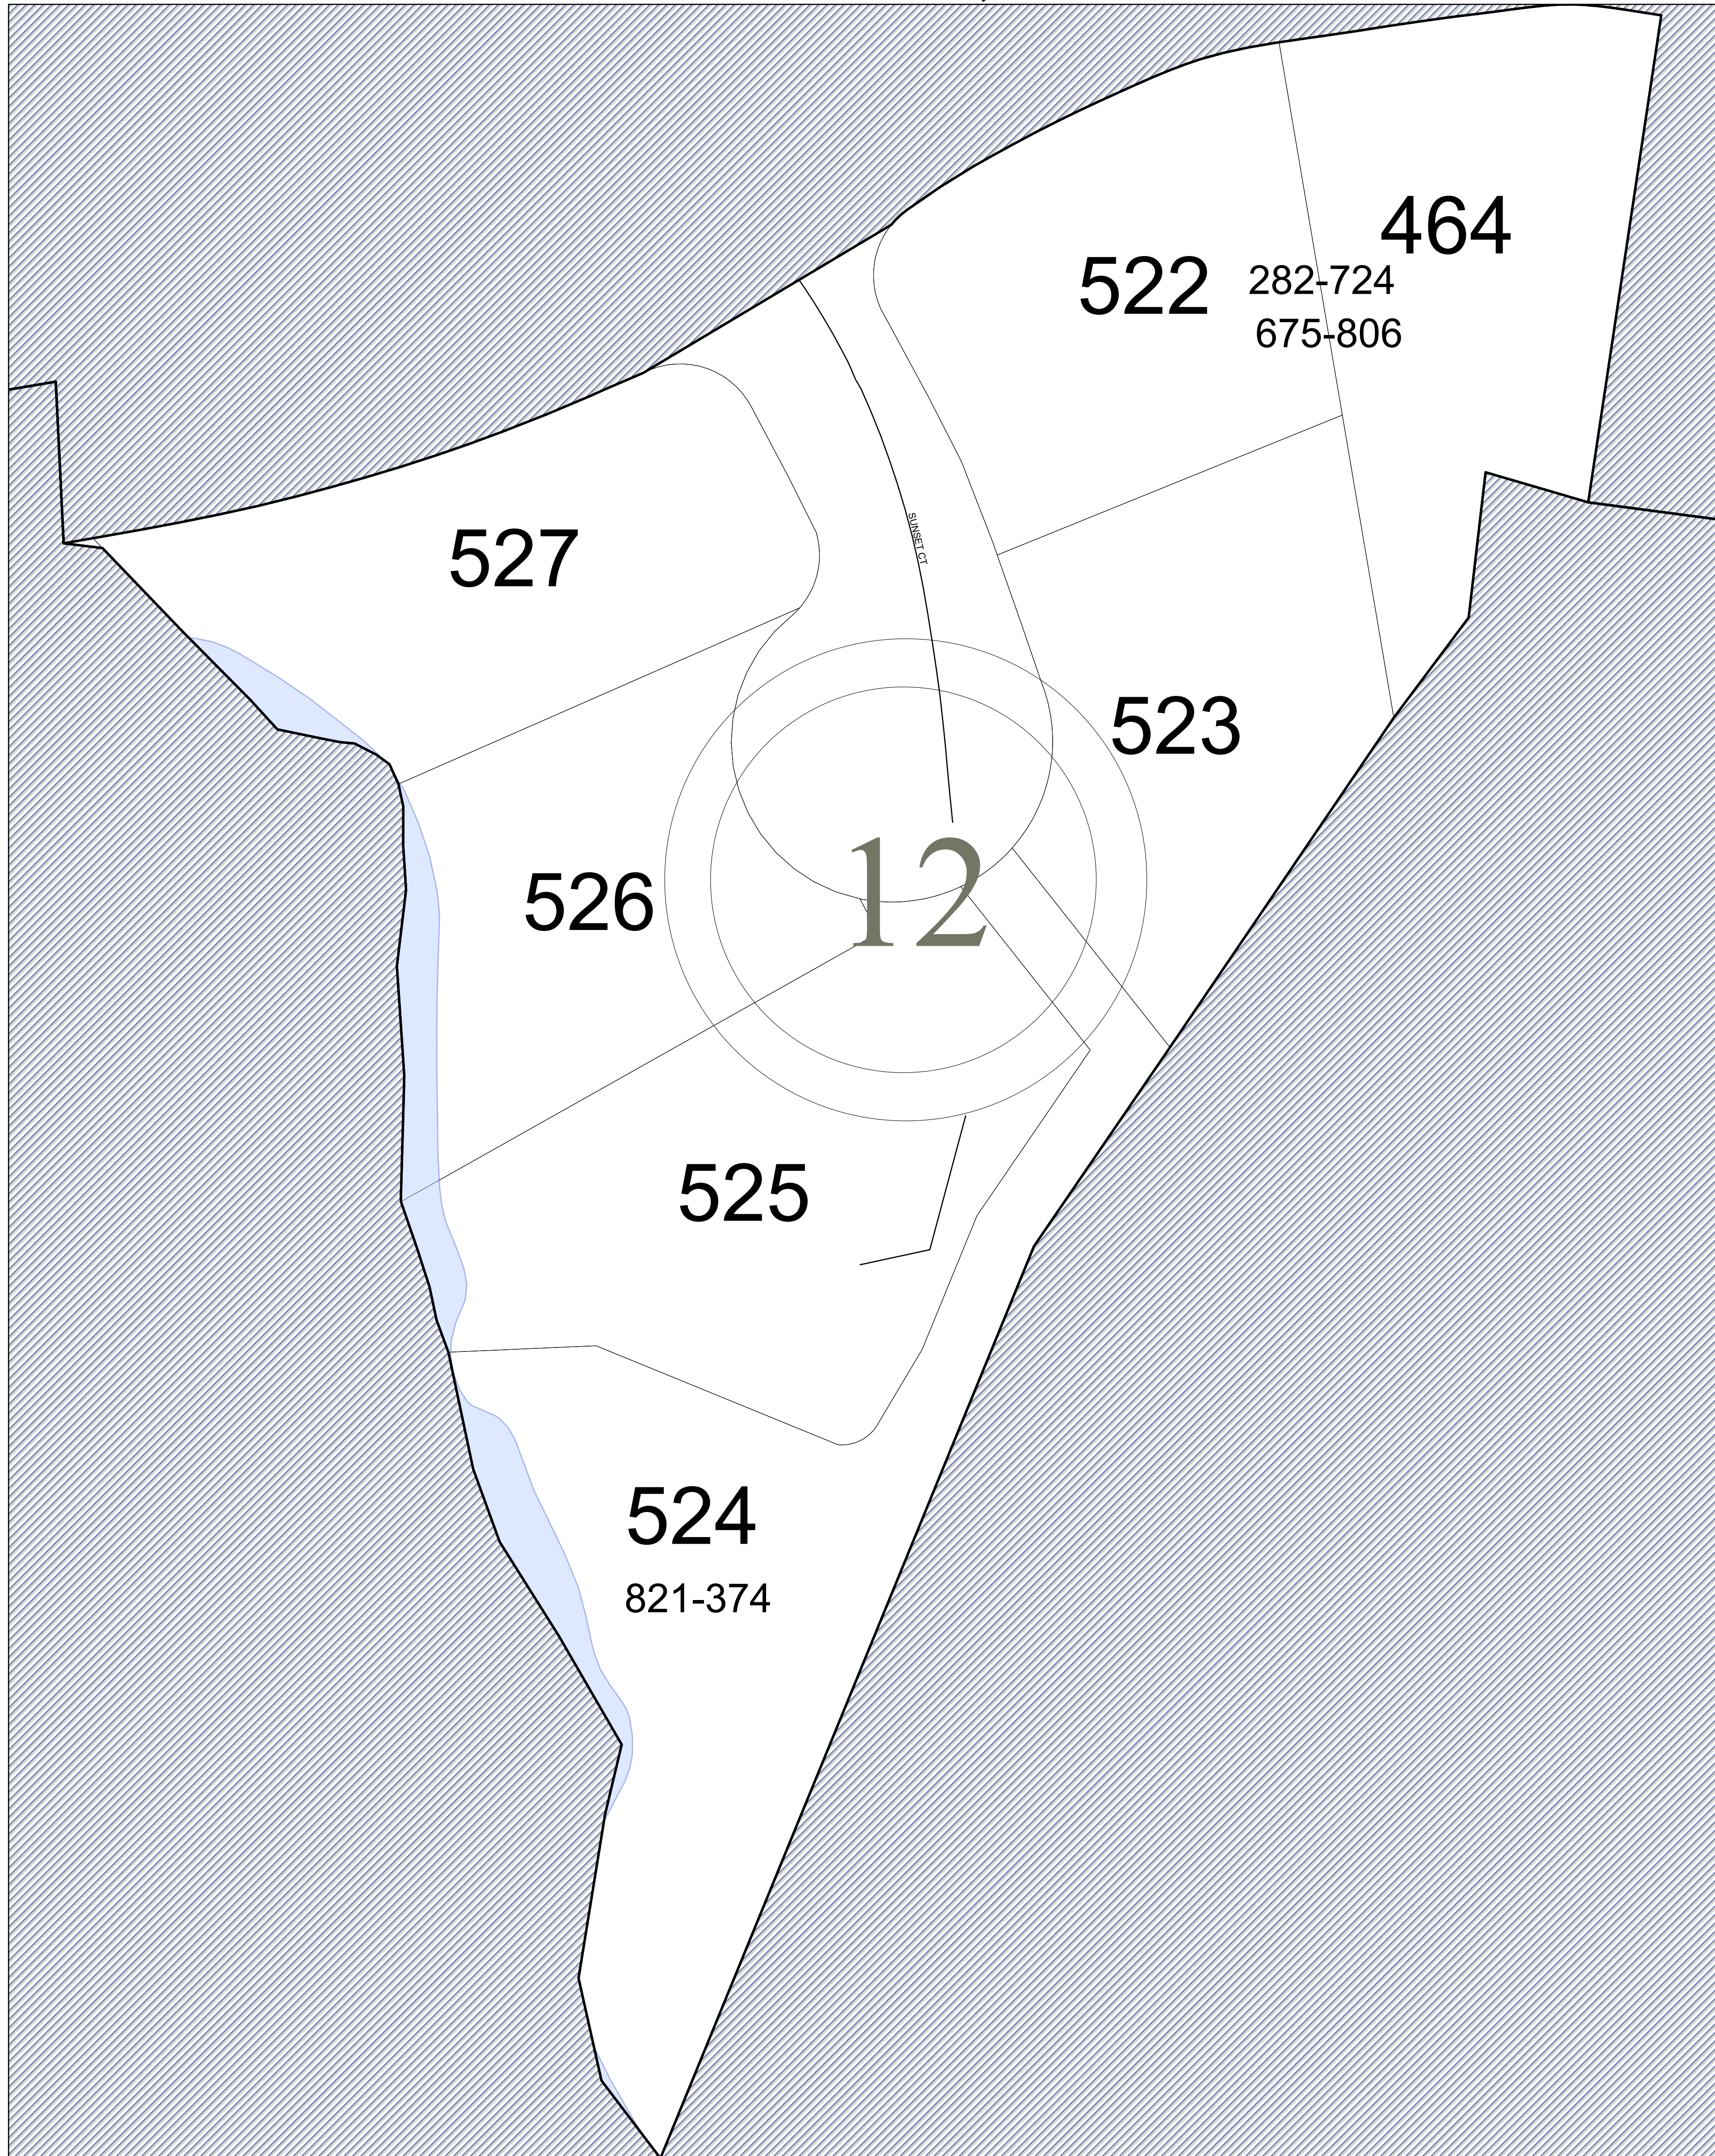

# FLUVANNA COUNTY, VIRGINIA

## SECTION 18A-12\_3

### MAP LOCATION

### Legend

- Roads
- Waterline
- Waterbodies
- County Boundaries
- Parcels
- Tax Sheet Grid

1:320