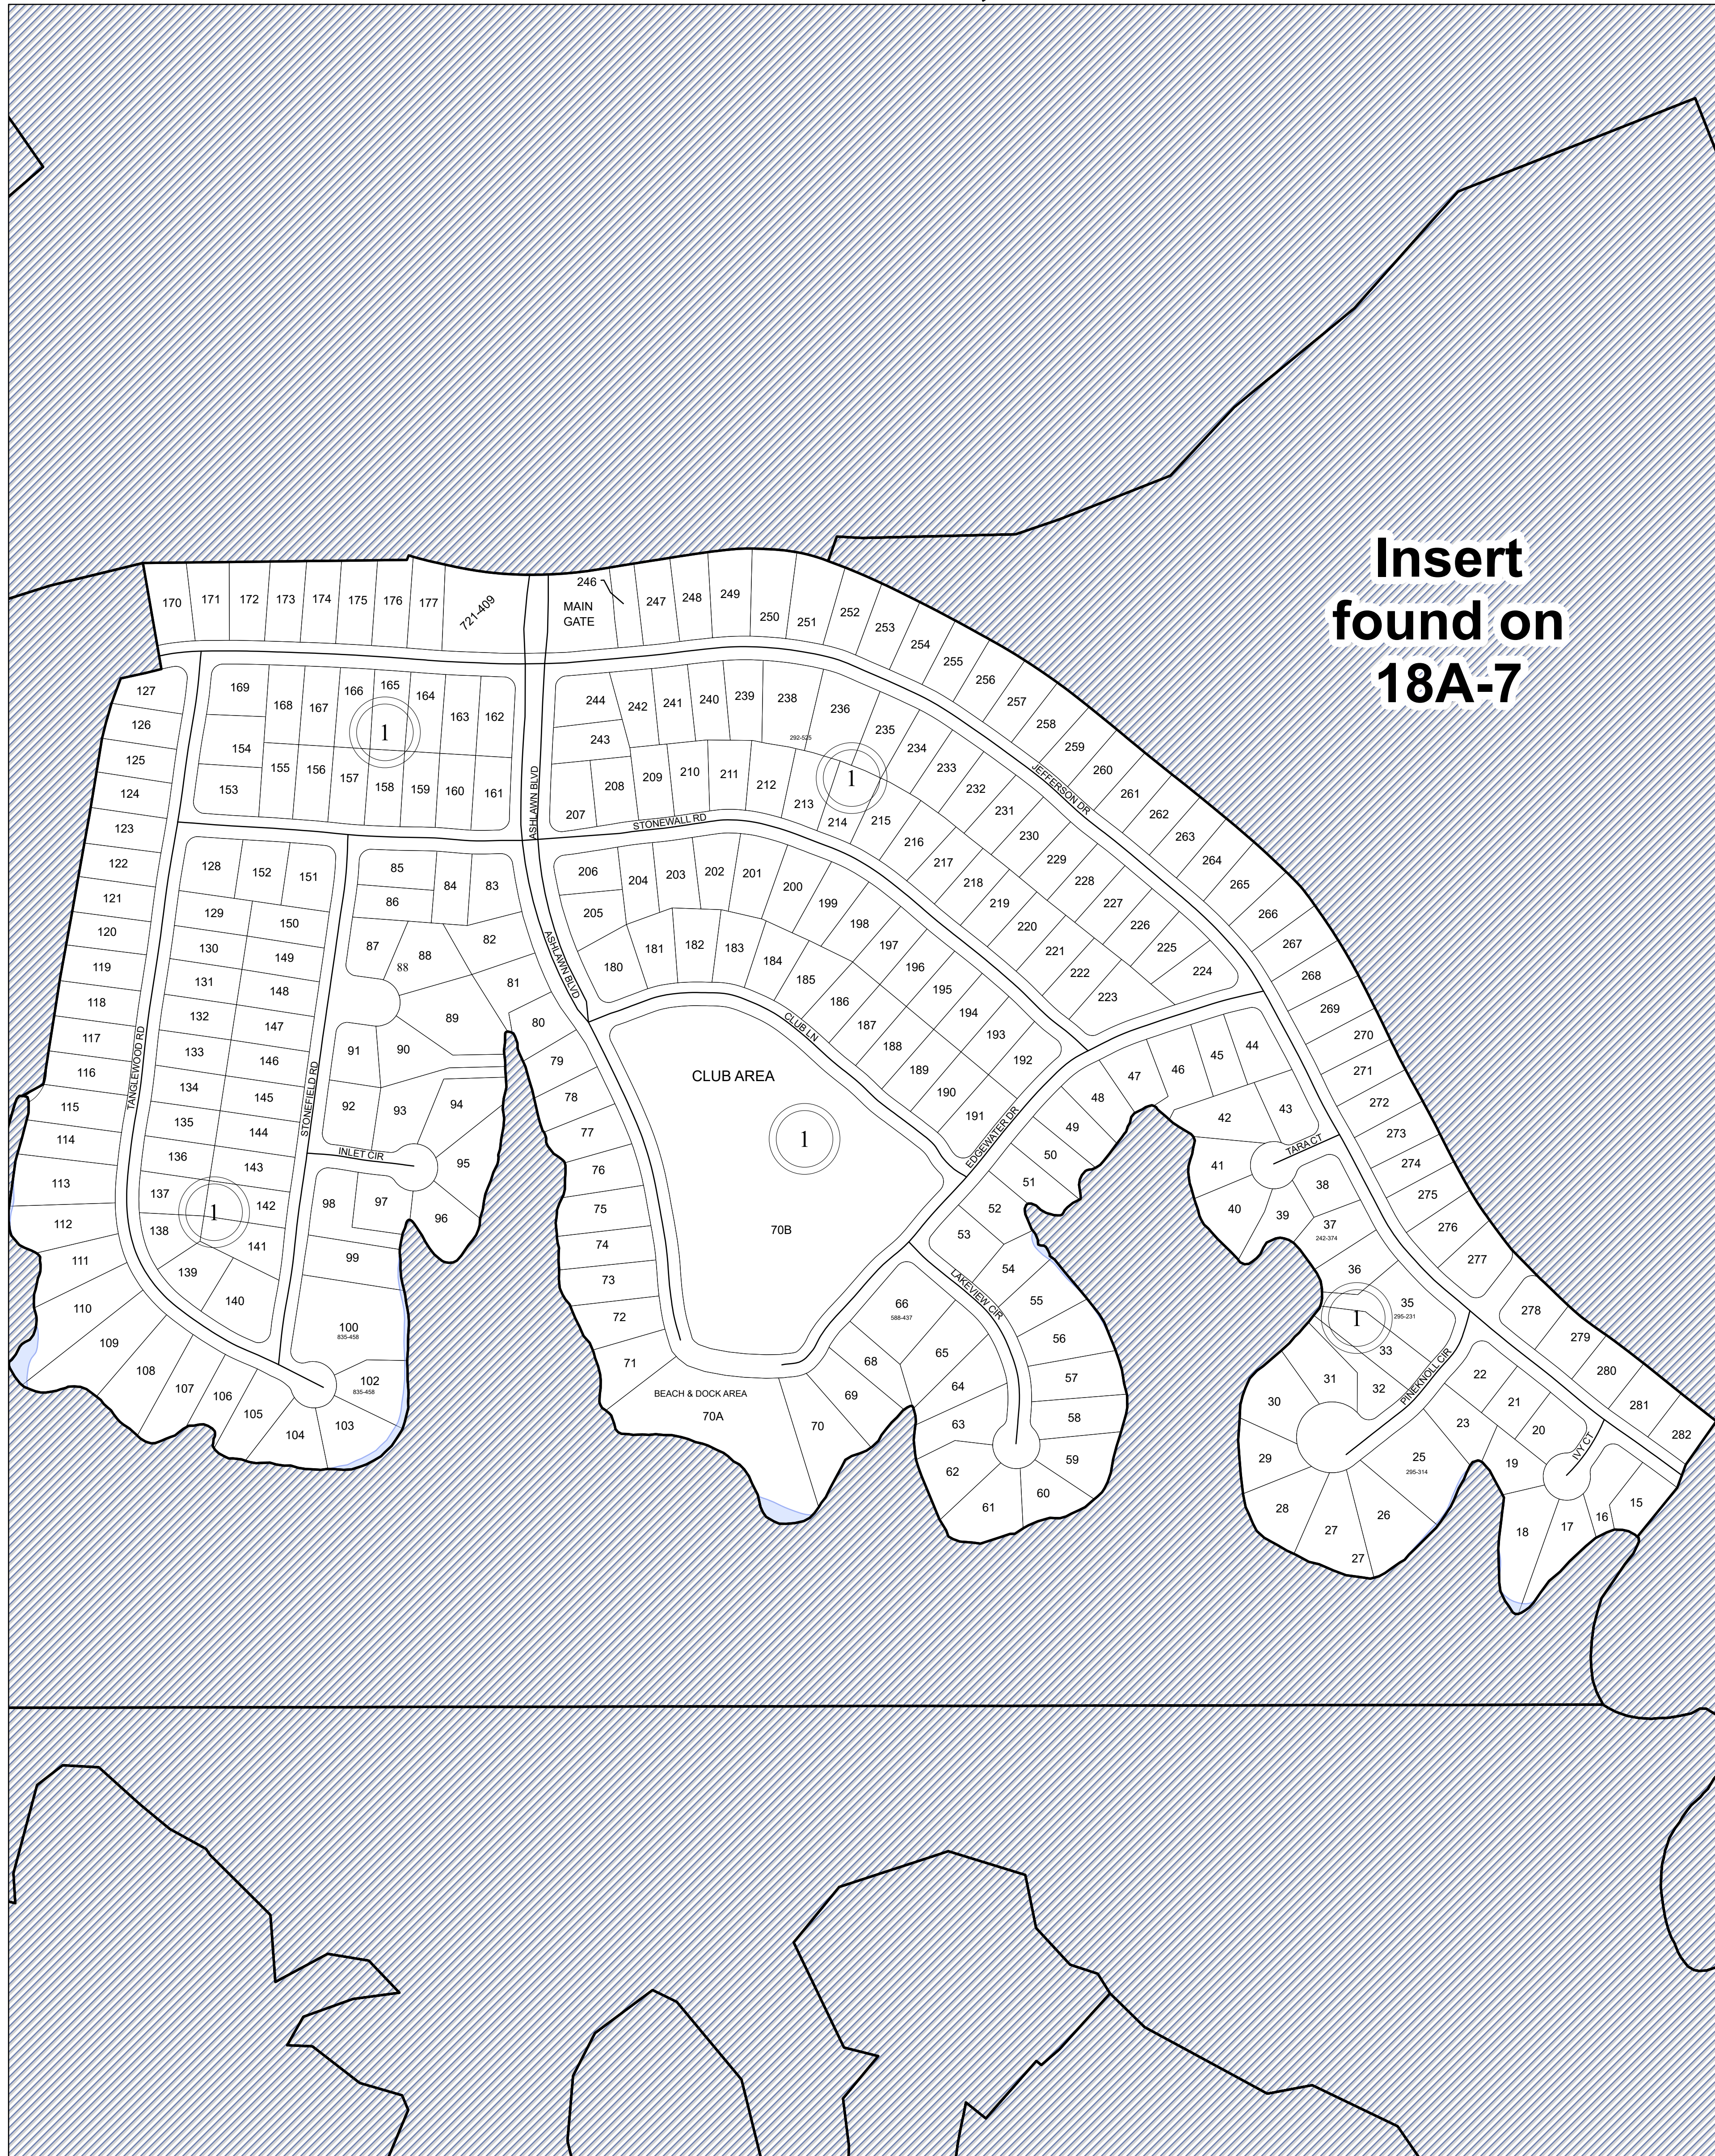

FLUVANNA COUNTY, VIRGINIA

**Insert
found on
18A-7**

SECTION 18A-1_1

MAP LOCATION

Legend

- Roads
- Waterline
- Waterbodies
- County Boundaries
- Parcels
- Tax Sheet Grid

1:2,180

REVISION NOTES

Printed by Hurt & Proffitt, Inc. on: 4/3/2024
Data updated as of: 12/31/2023

MATCHING SHEET