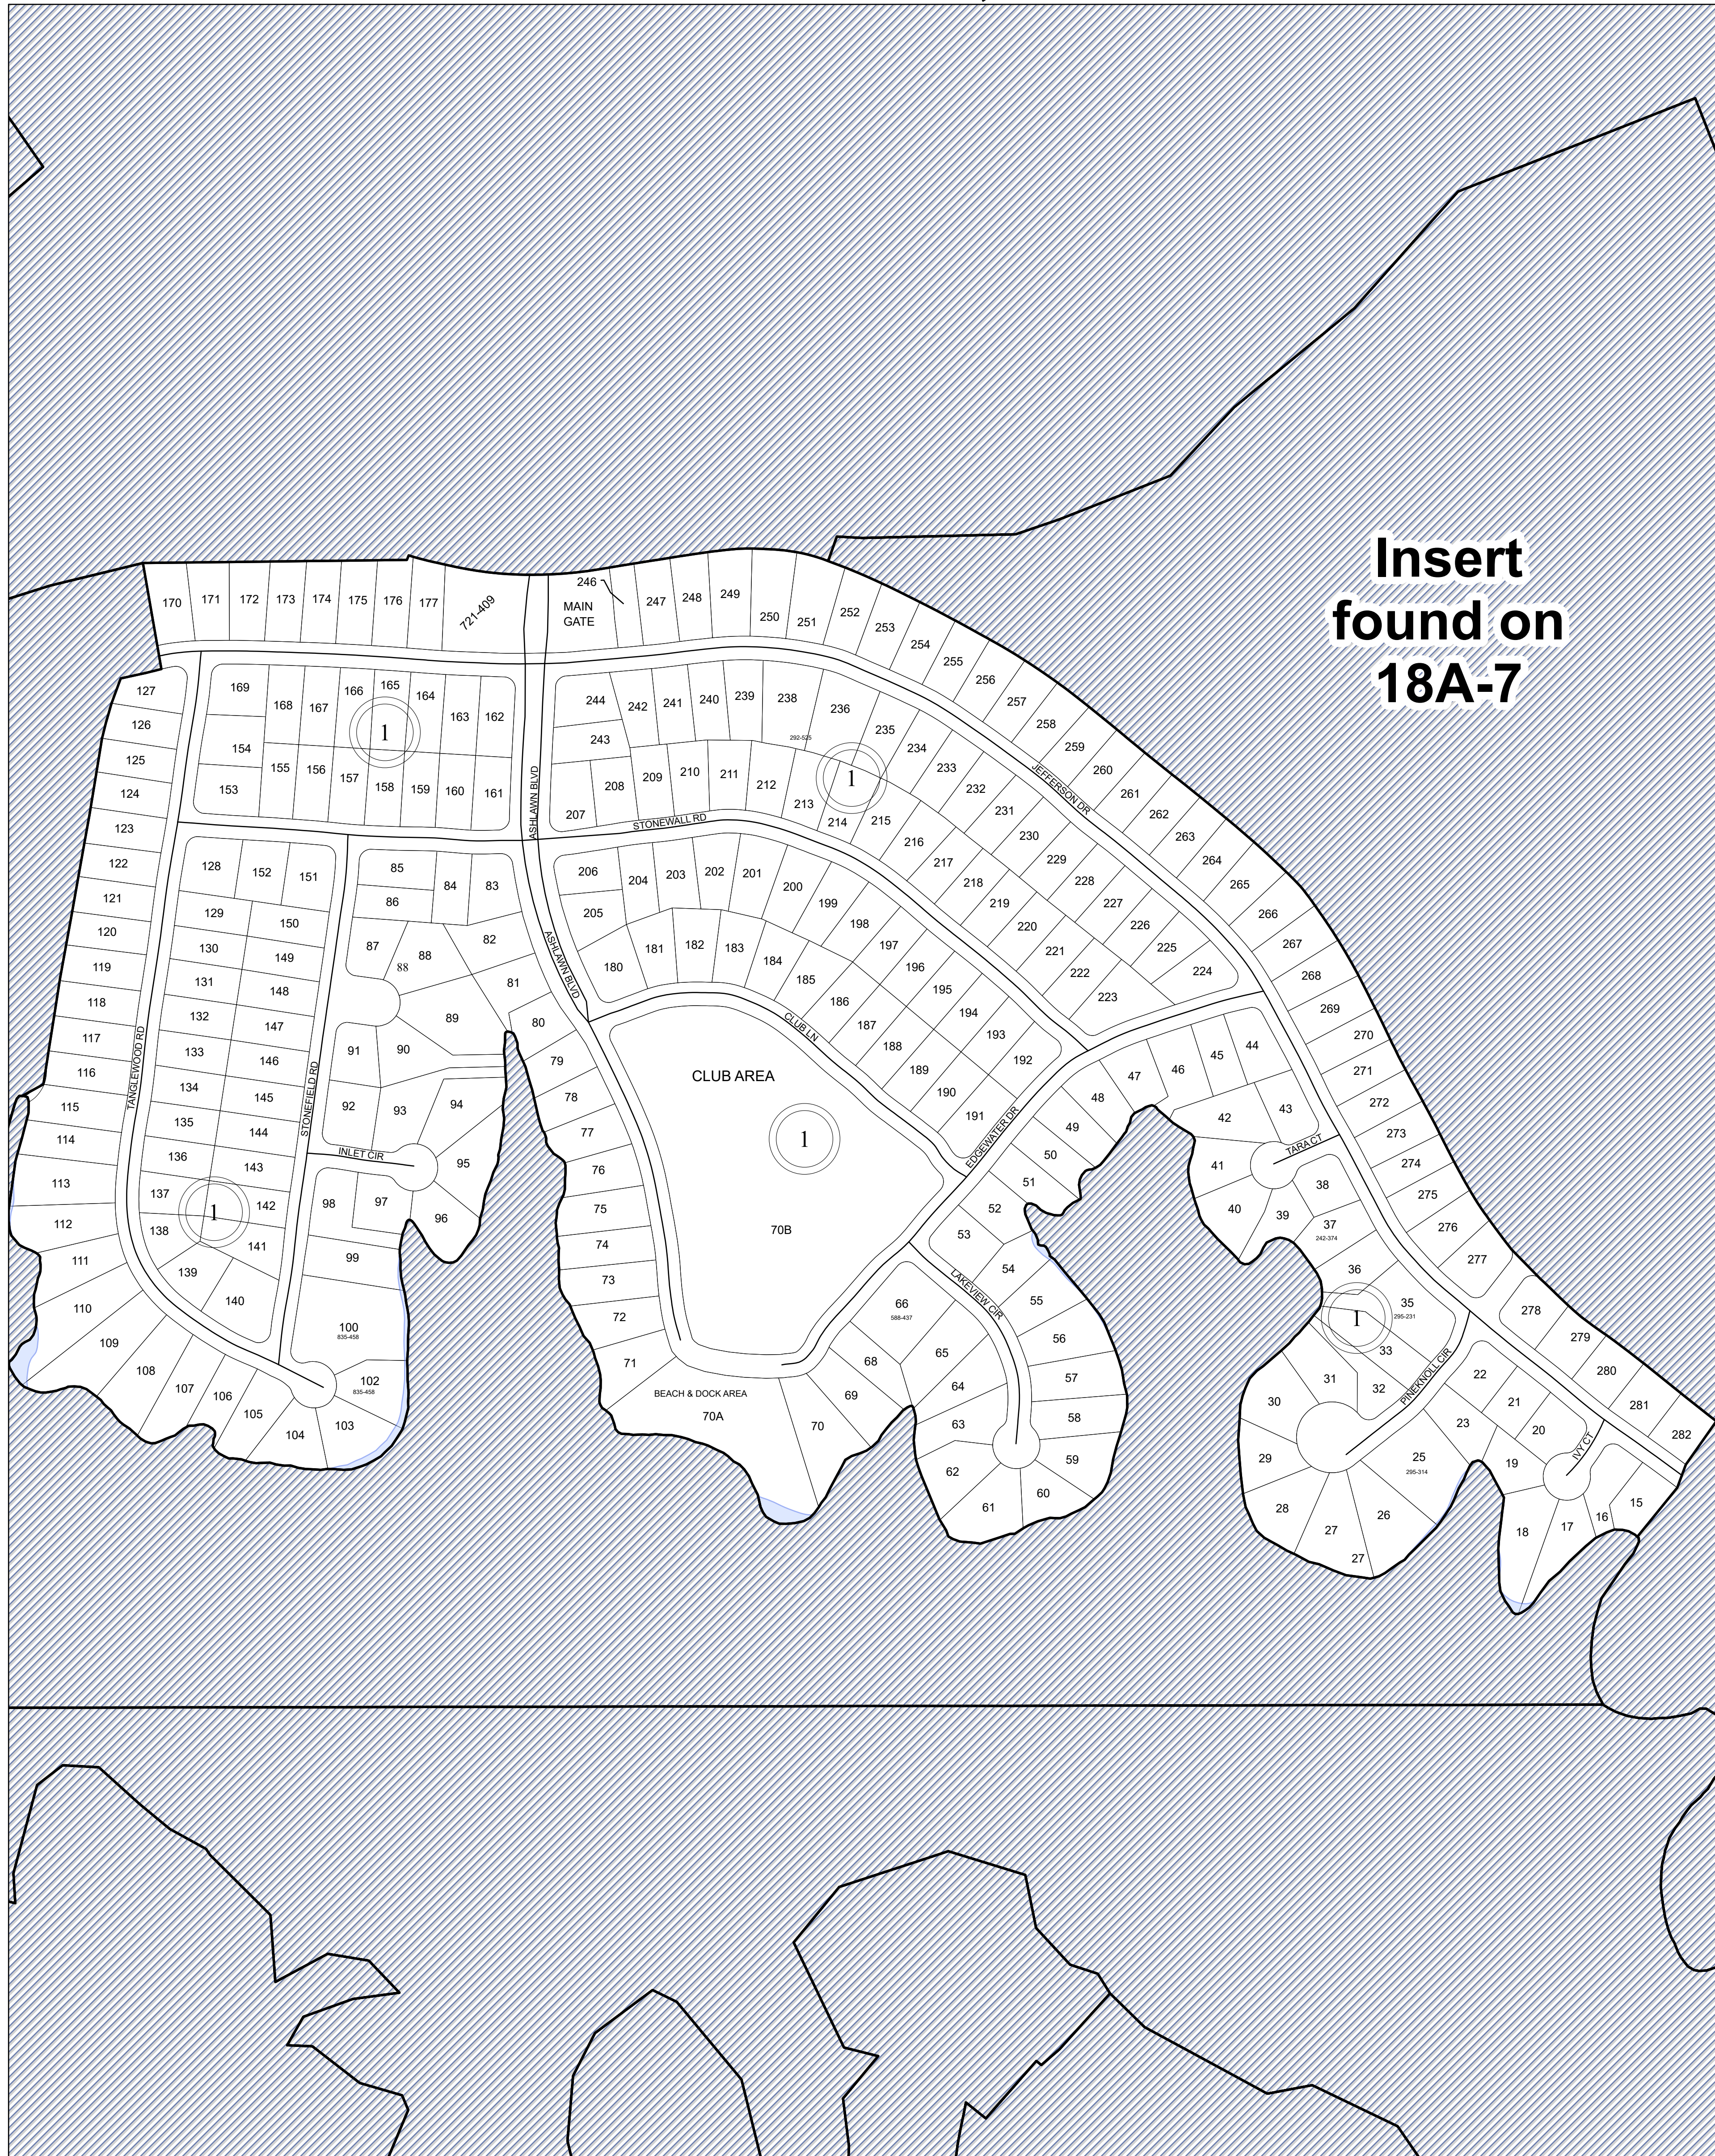

FLUVANNA COUNTY, VIRGINIA

SECTION 18A-1_1

MAP LOCATION

Legend

- Roads
- Waterline
- Waterbodies
- County Boundaries
- Parcels
- Tax Sheet Grid

1:2,180

REVISION NOTES

Printed by Hurt & Proffitt, Inc. on: 1/12/2026
 Data updated as of: 12/31/2025

MATCHING SHEET