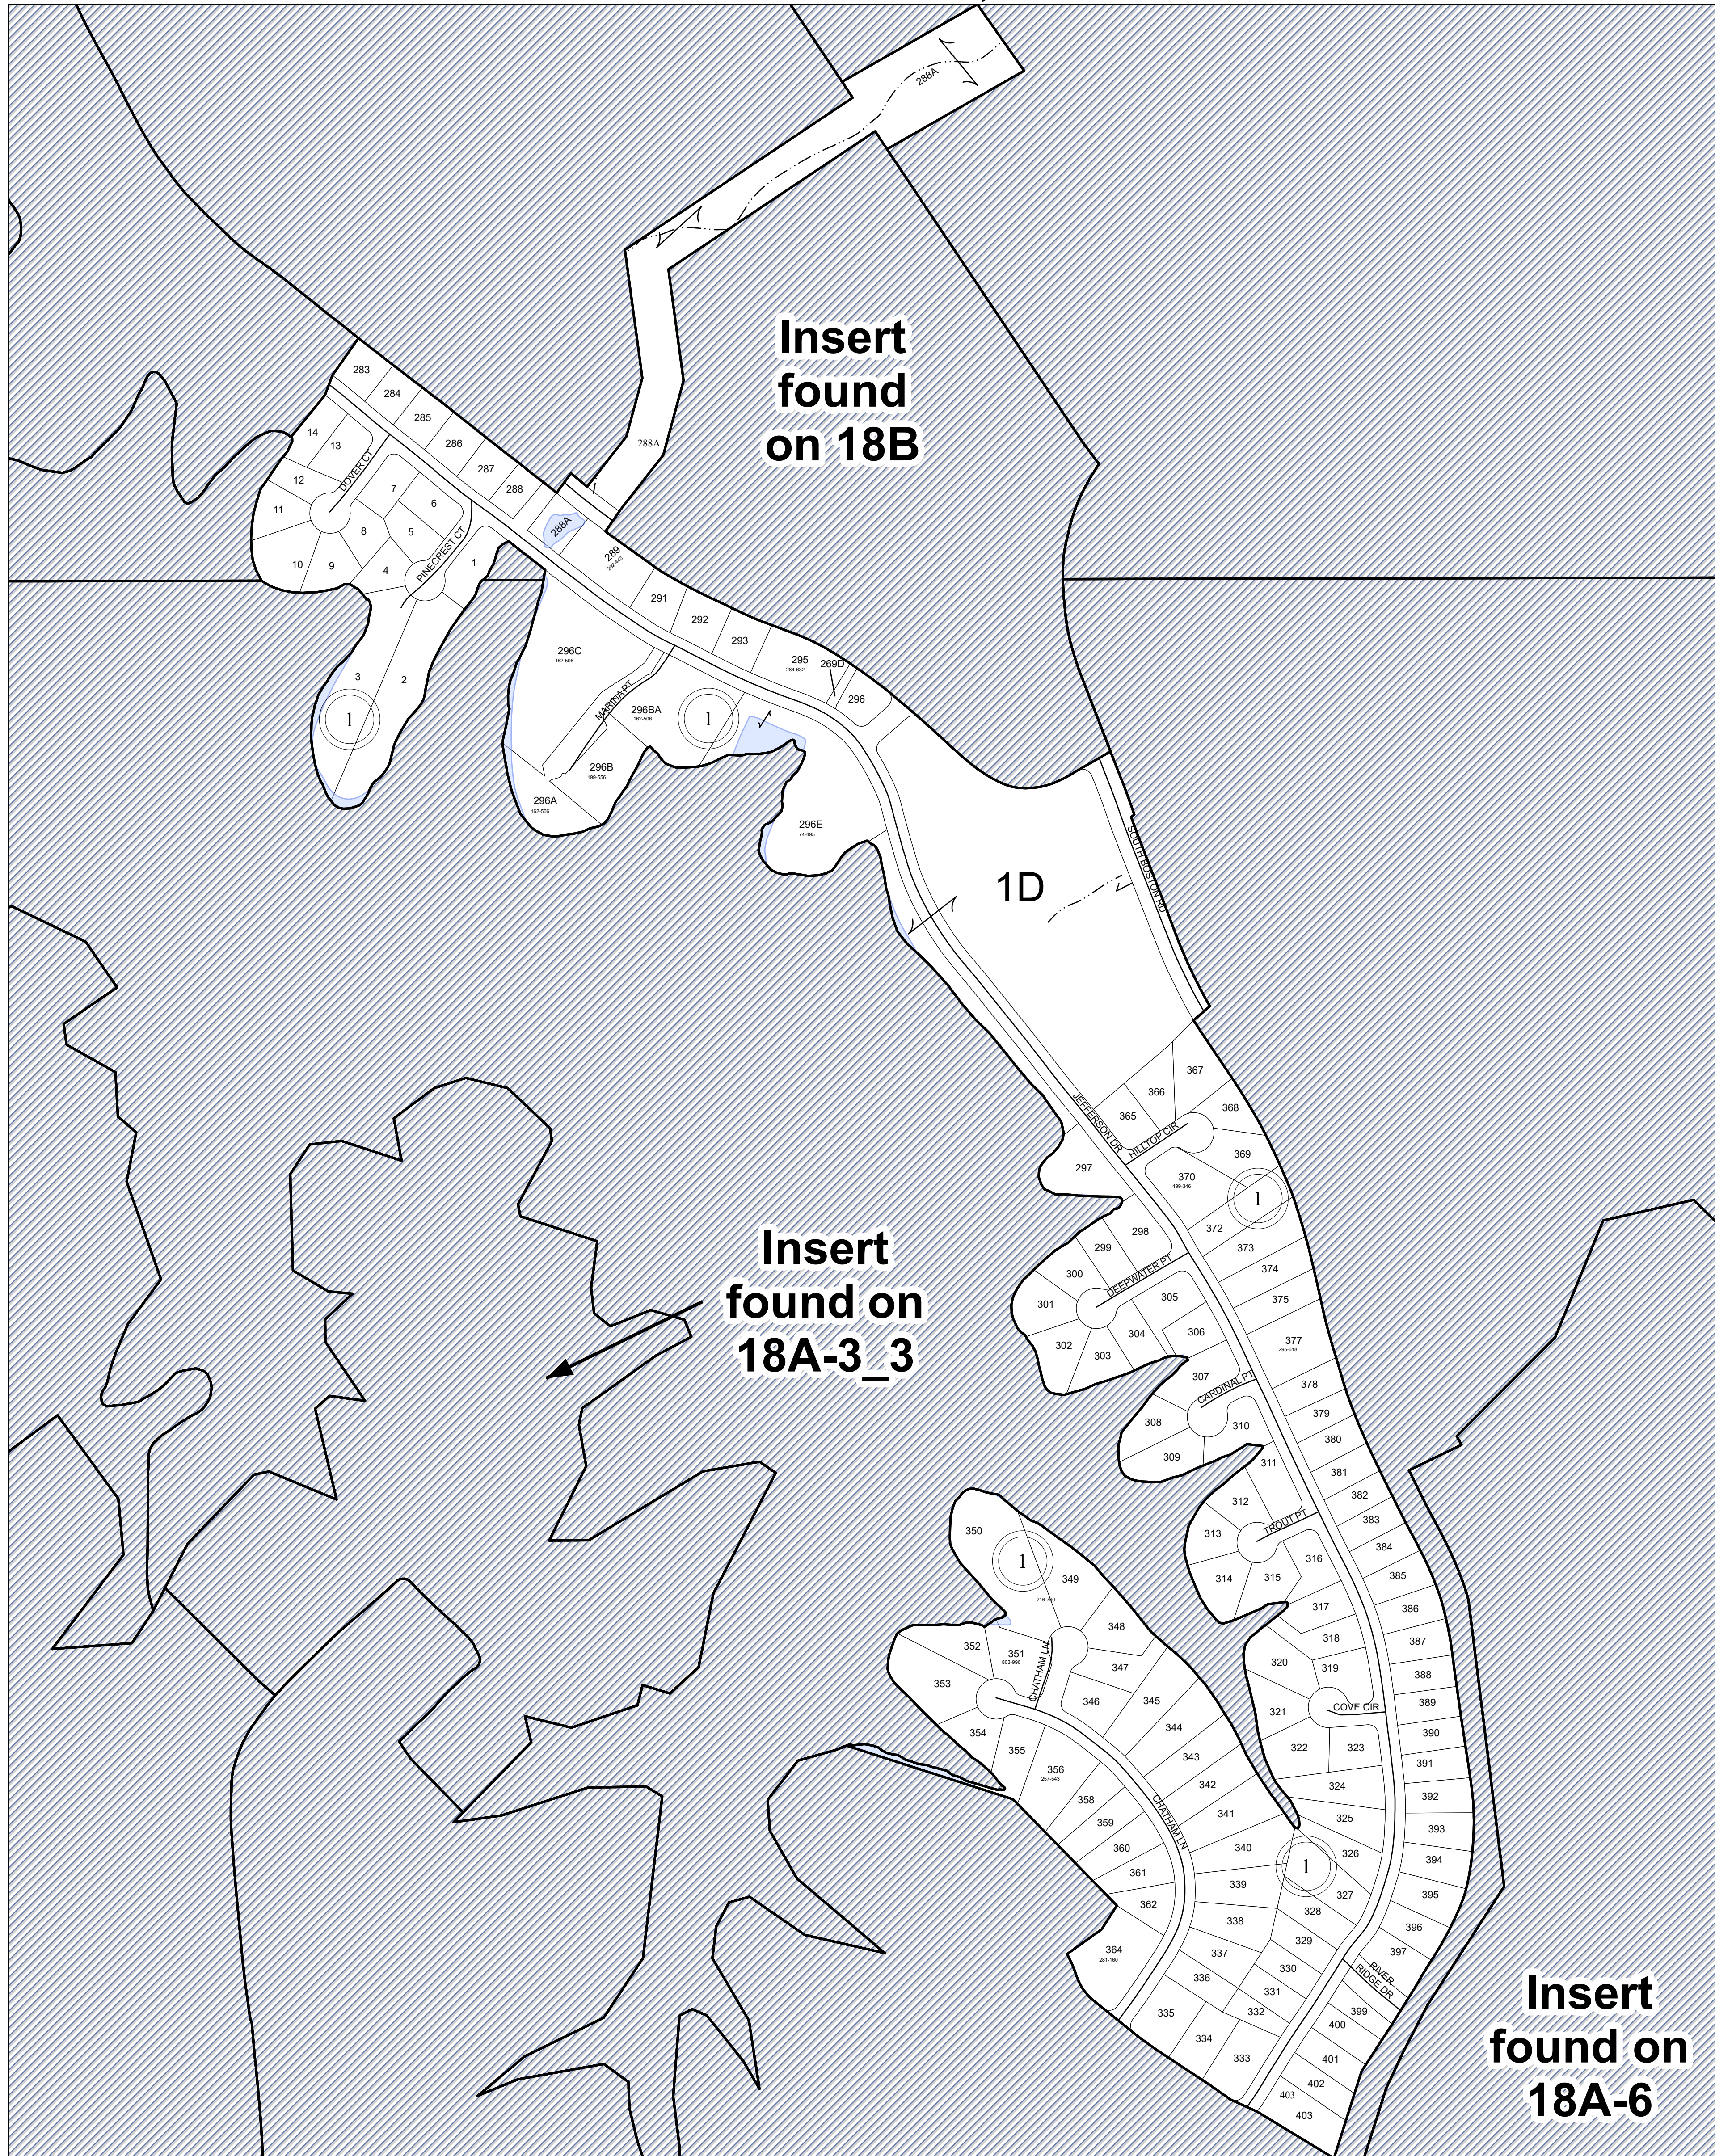

FLUVANNA COUNTY, VIRGINIA

SECTION 18A-1_2

MAP LOCATION

Legend

- Roads
- Waterline
- Waterbodies
- County Boundaries
- Parcels
- Tax Sheet Grid

1:2,546

REVISION NOTES

Printed by Hurt & Proffitt, Inc. on: 4/3/2024
 Data updated as of: 12/31/2023

MATCHING SHEET