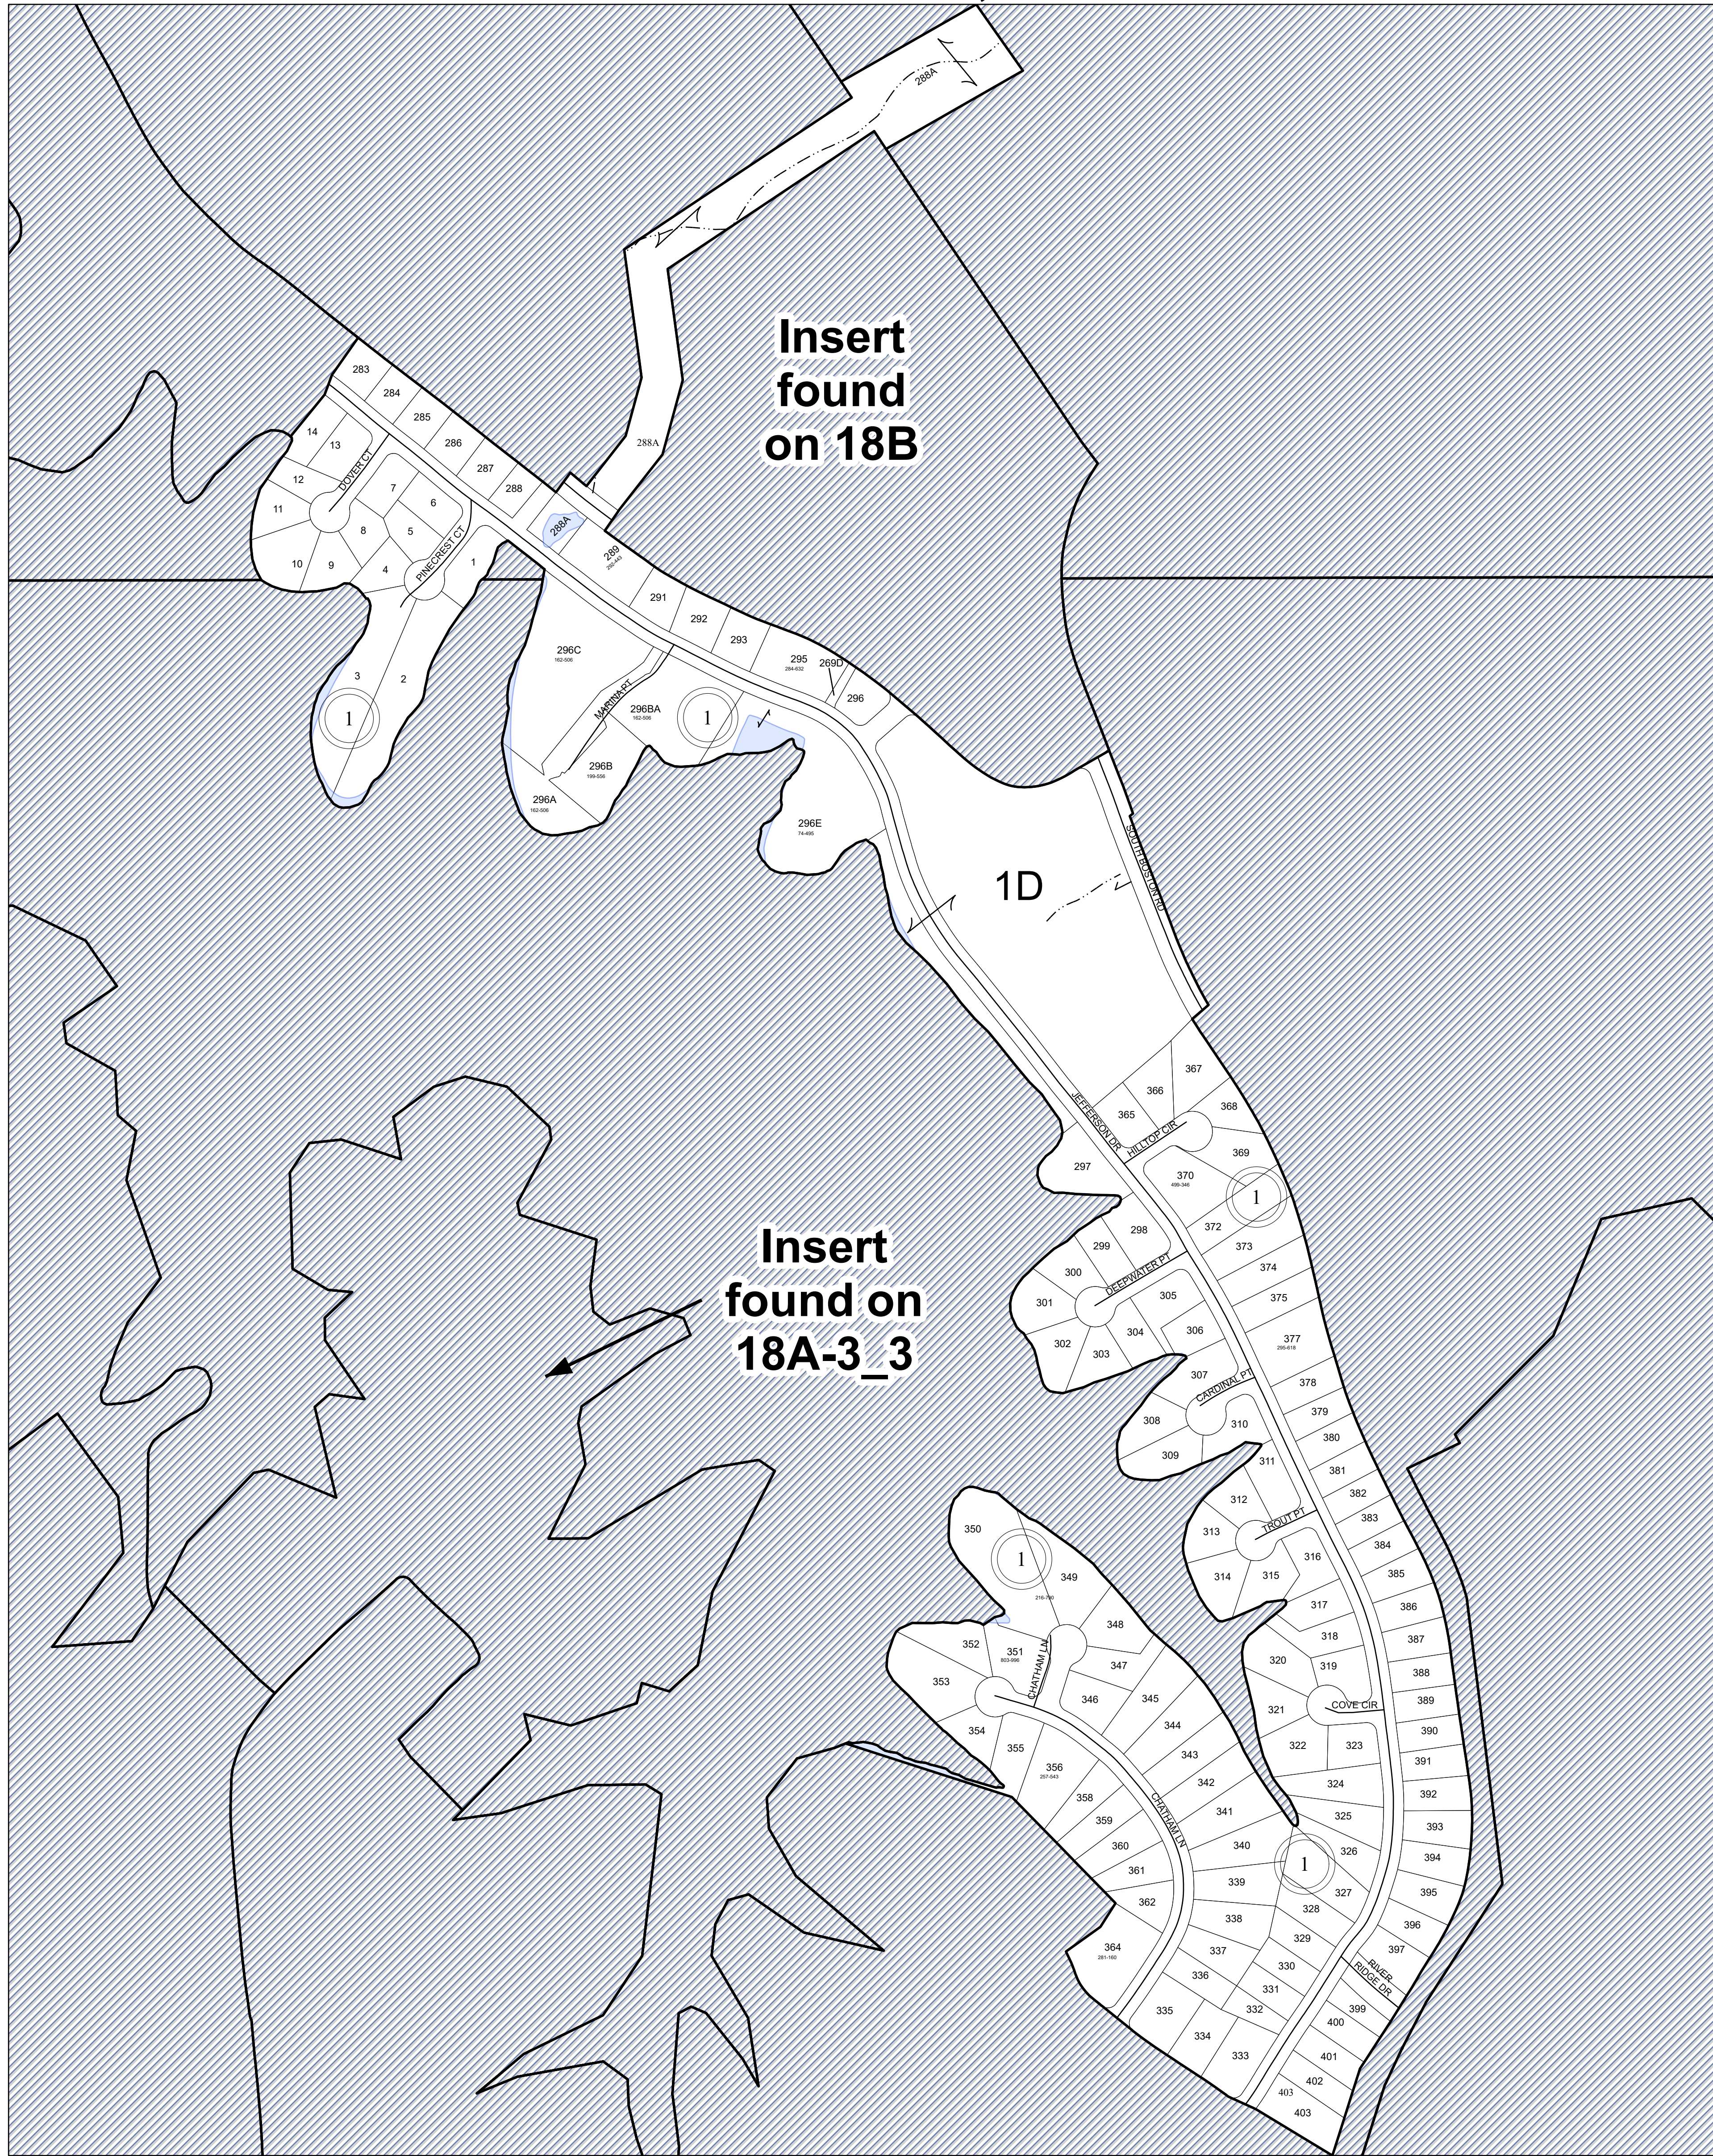

FLUVANNA COUNTY, VIRGINIA

SECTION 18A-1_2

1:2,546

MAP LOCATION

Legend

- Roads
- Waterline
- Waterbodies
- County Boundaries
- Parcels
- Tax Sheet Grid

MATCHING SHEET

REVISION NOTES

Printed by Hurt & Proffitt, Inc. on: 1/12/2026
Data updated as of: 12/31/2025