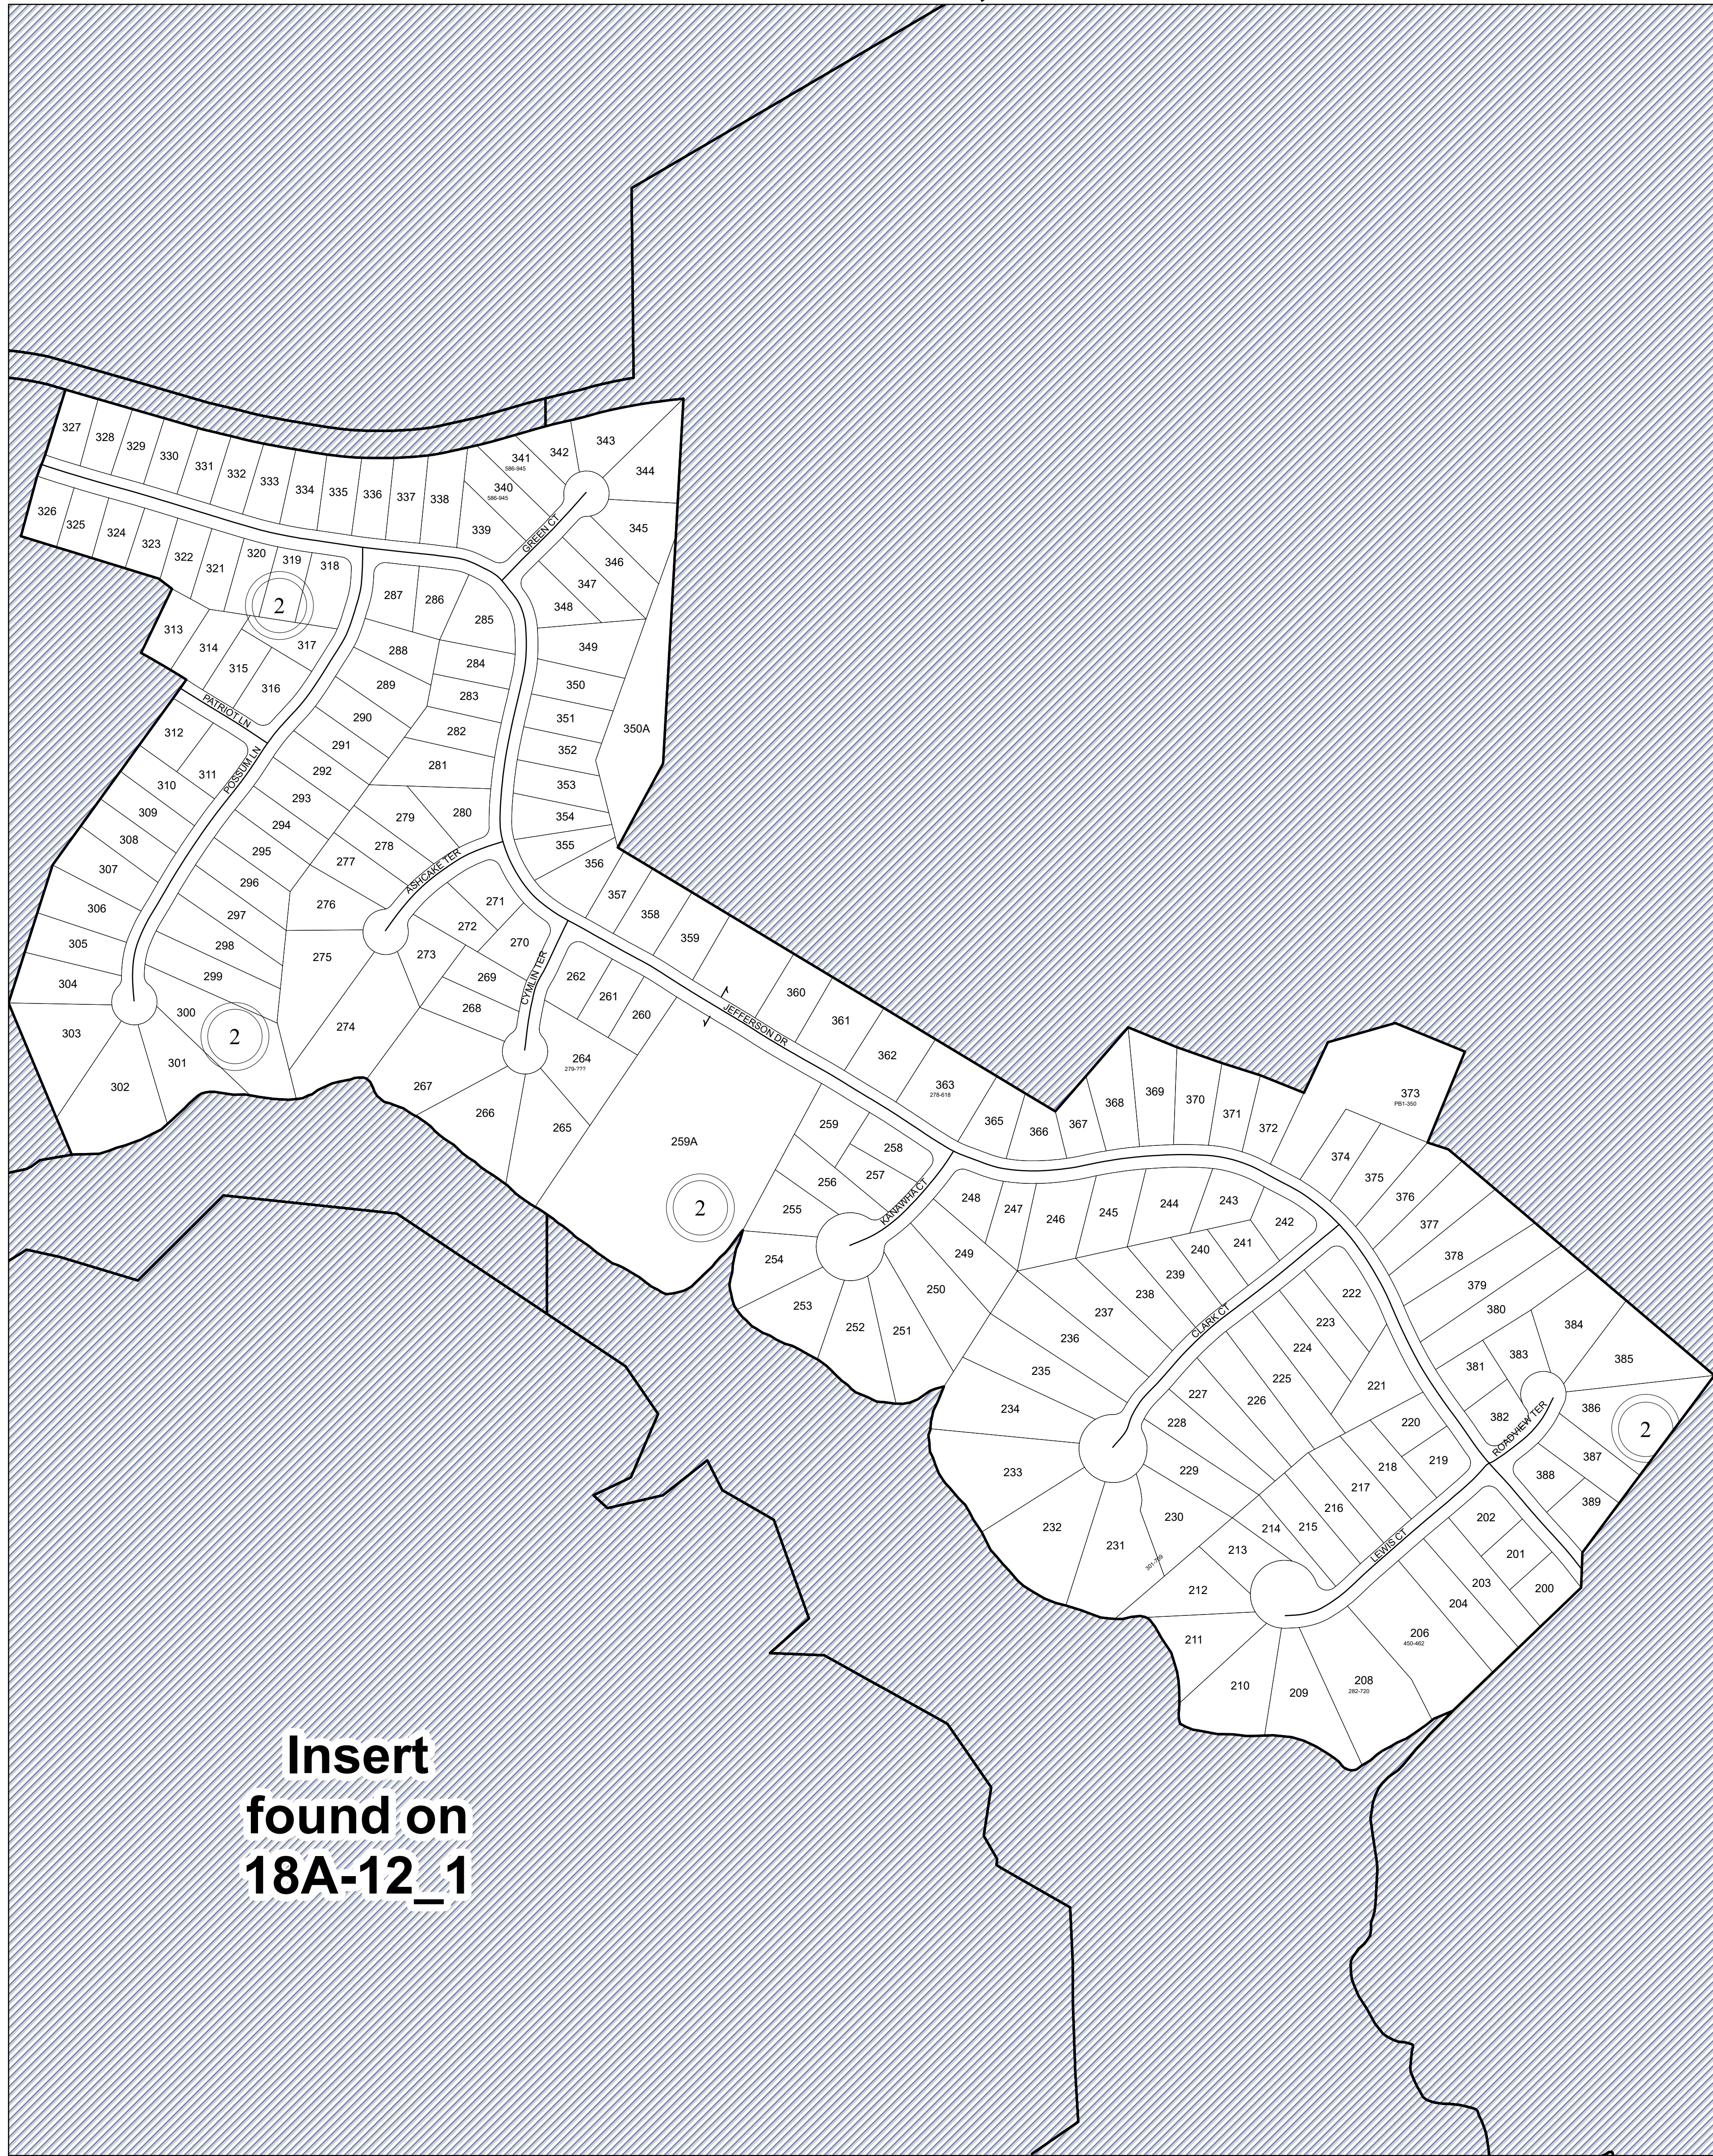

FLUVANNA COUNTY, VIRGINIA

**Insert
found on
18A-12_1**

SECTION 18A-2_1

MAP LOCATION

Legend

- Roads
- Waterline
- Waterbodies
- County Boundaries
- Parcels
- Tax Sheet Grid

1:2,268

REVISION NOTES

Printed by Hurt & Proffitt, Inc. on: 4/3/2024
Data updated as of: 12/31/2023

MATCHING SHEET