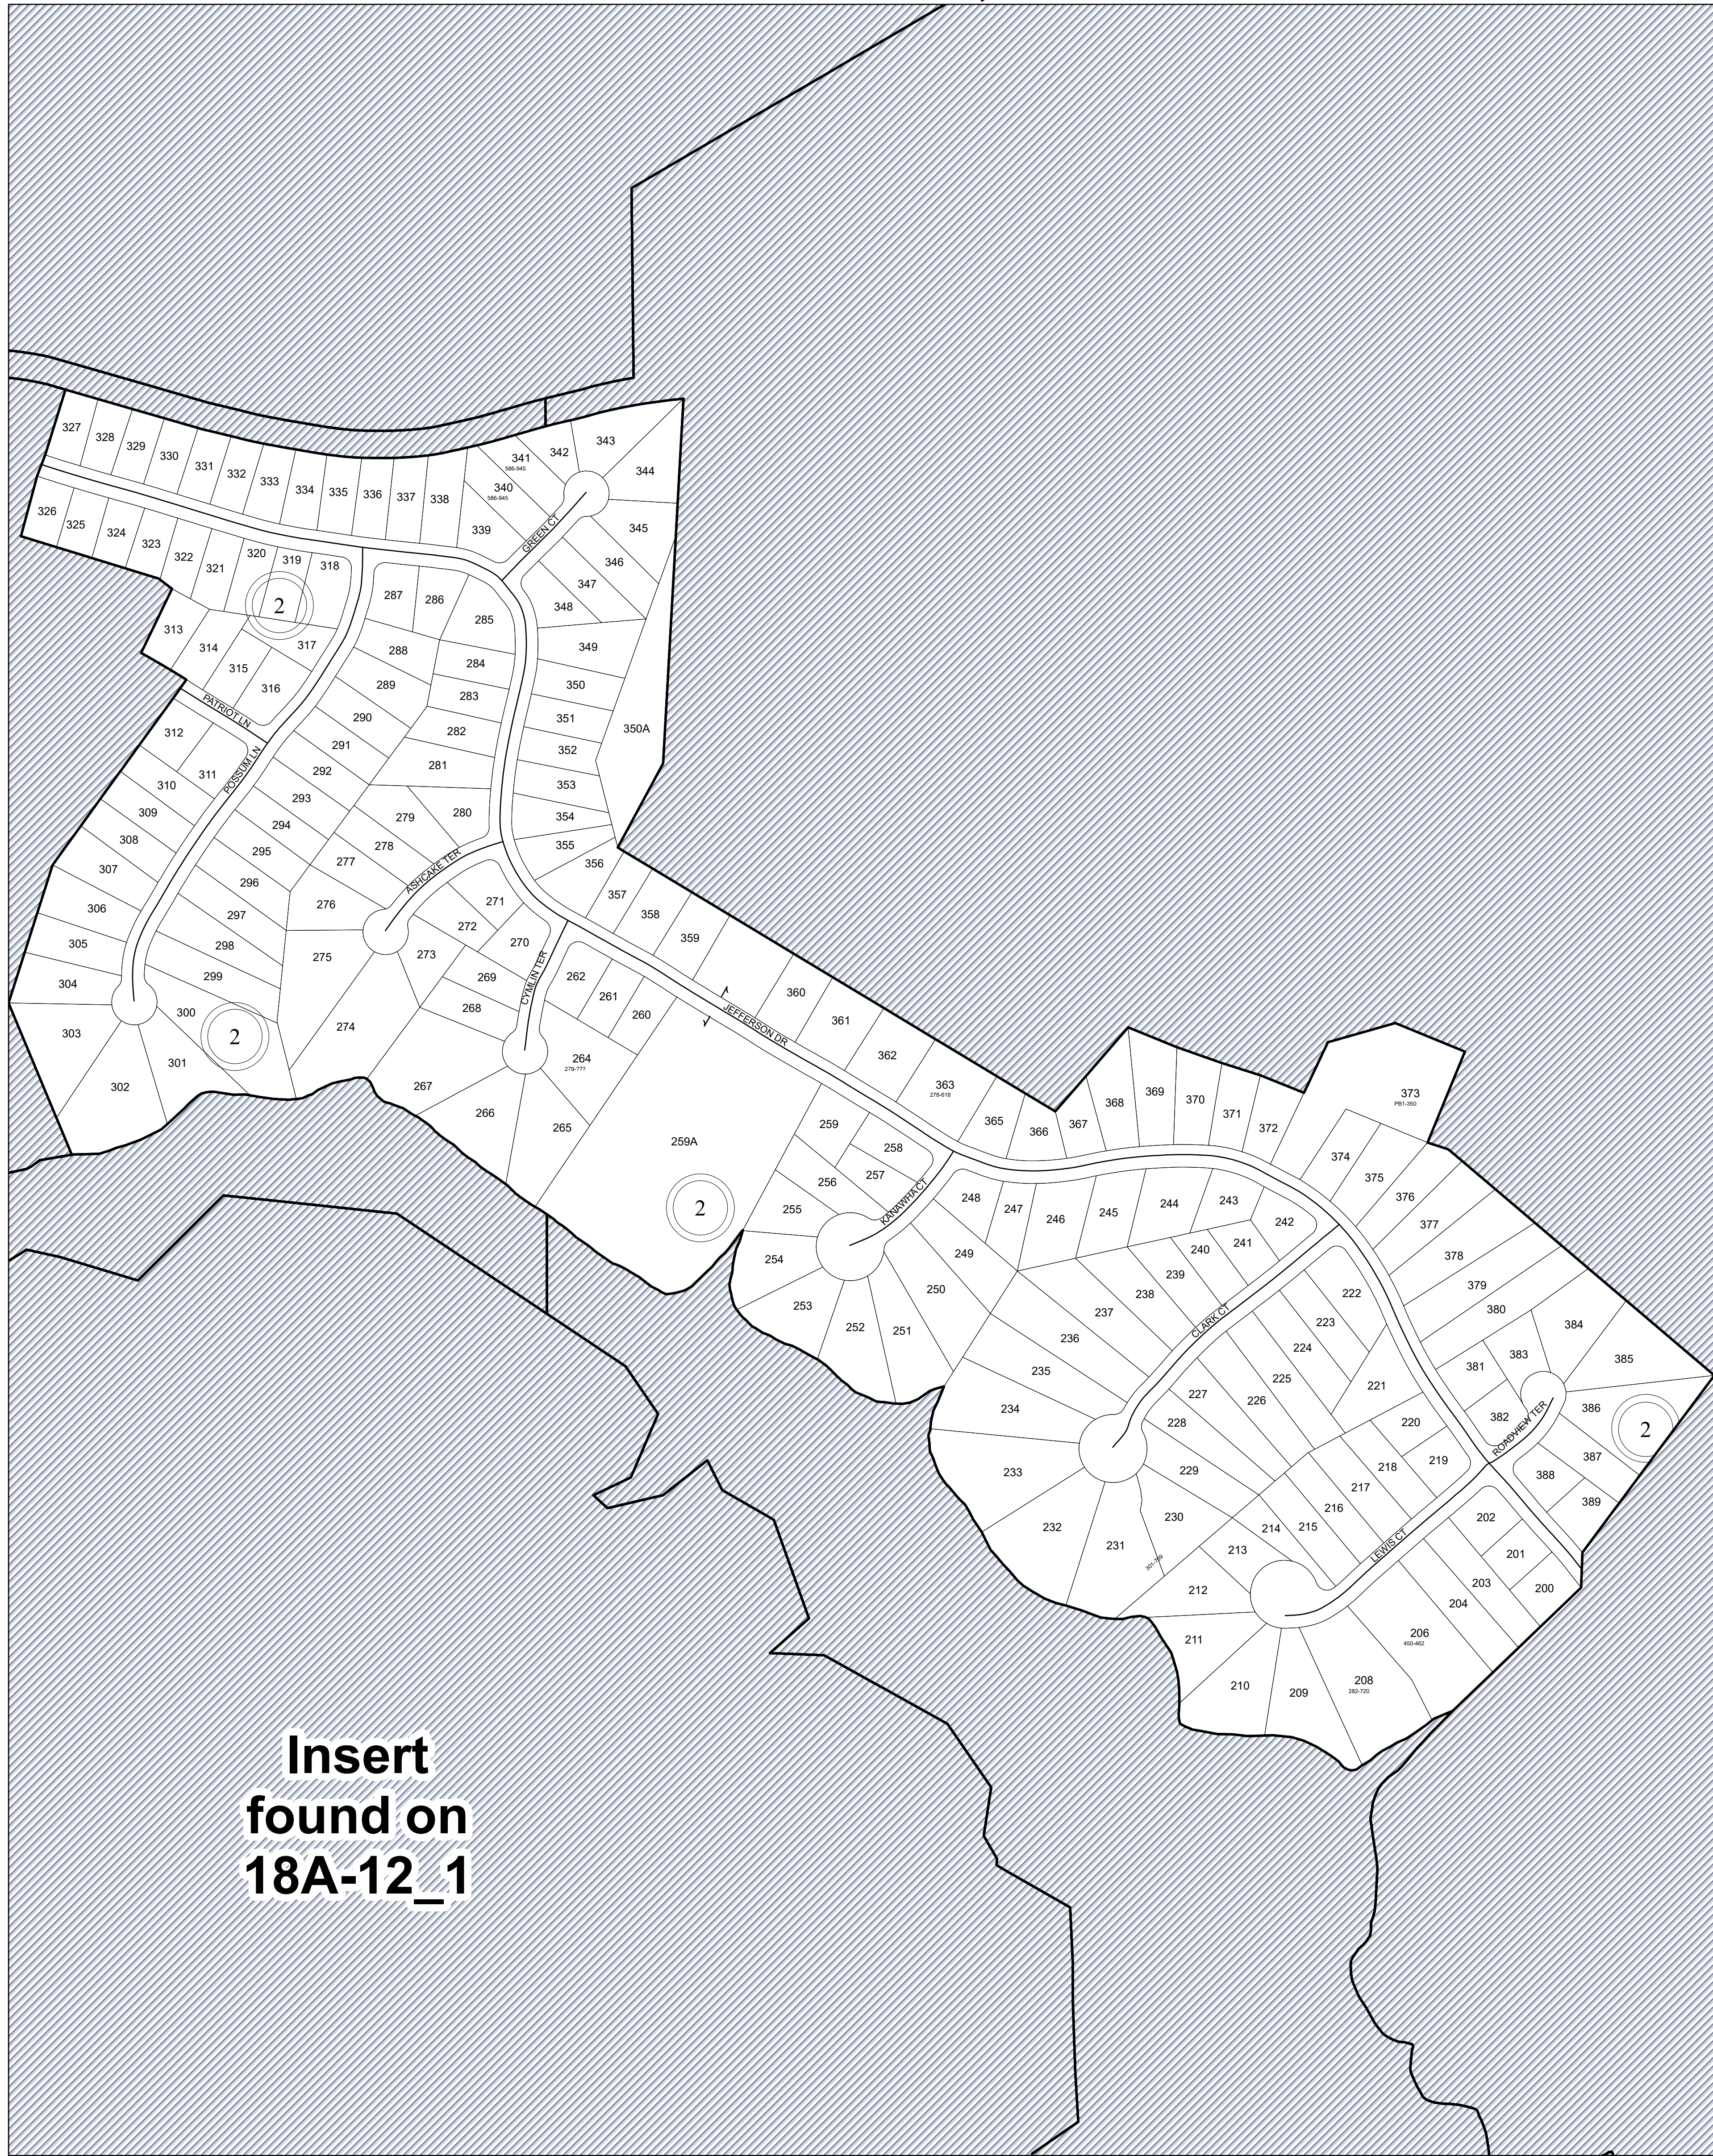

FLUVANNA COUNTY, VIRGINIA

**Insert
found on
18A-12_1**

SECTION 18A-2_1

MAP LOCATION

Legend

- Roads
- Waterline
- Waterbodies
- County Boundaries
- Parcels
- Tax Sheet Grid

1:2,268

MATCHING SHEET