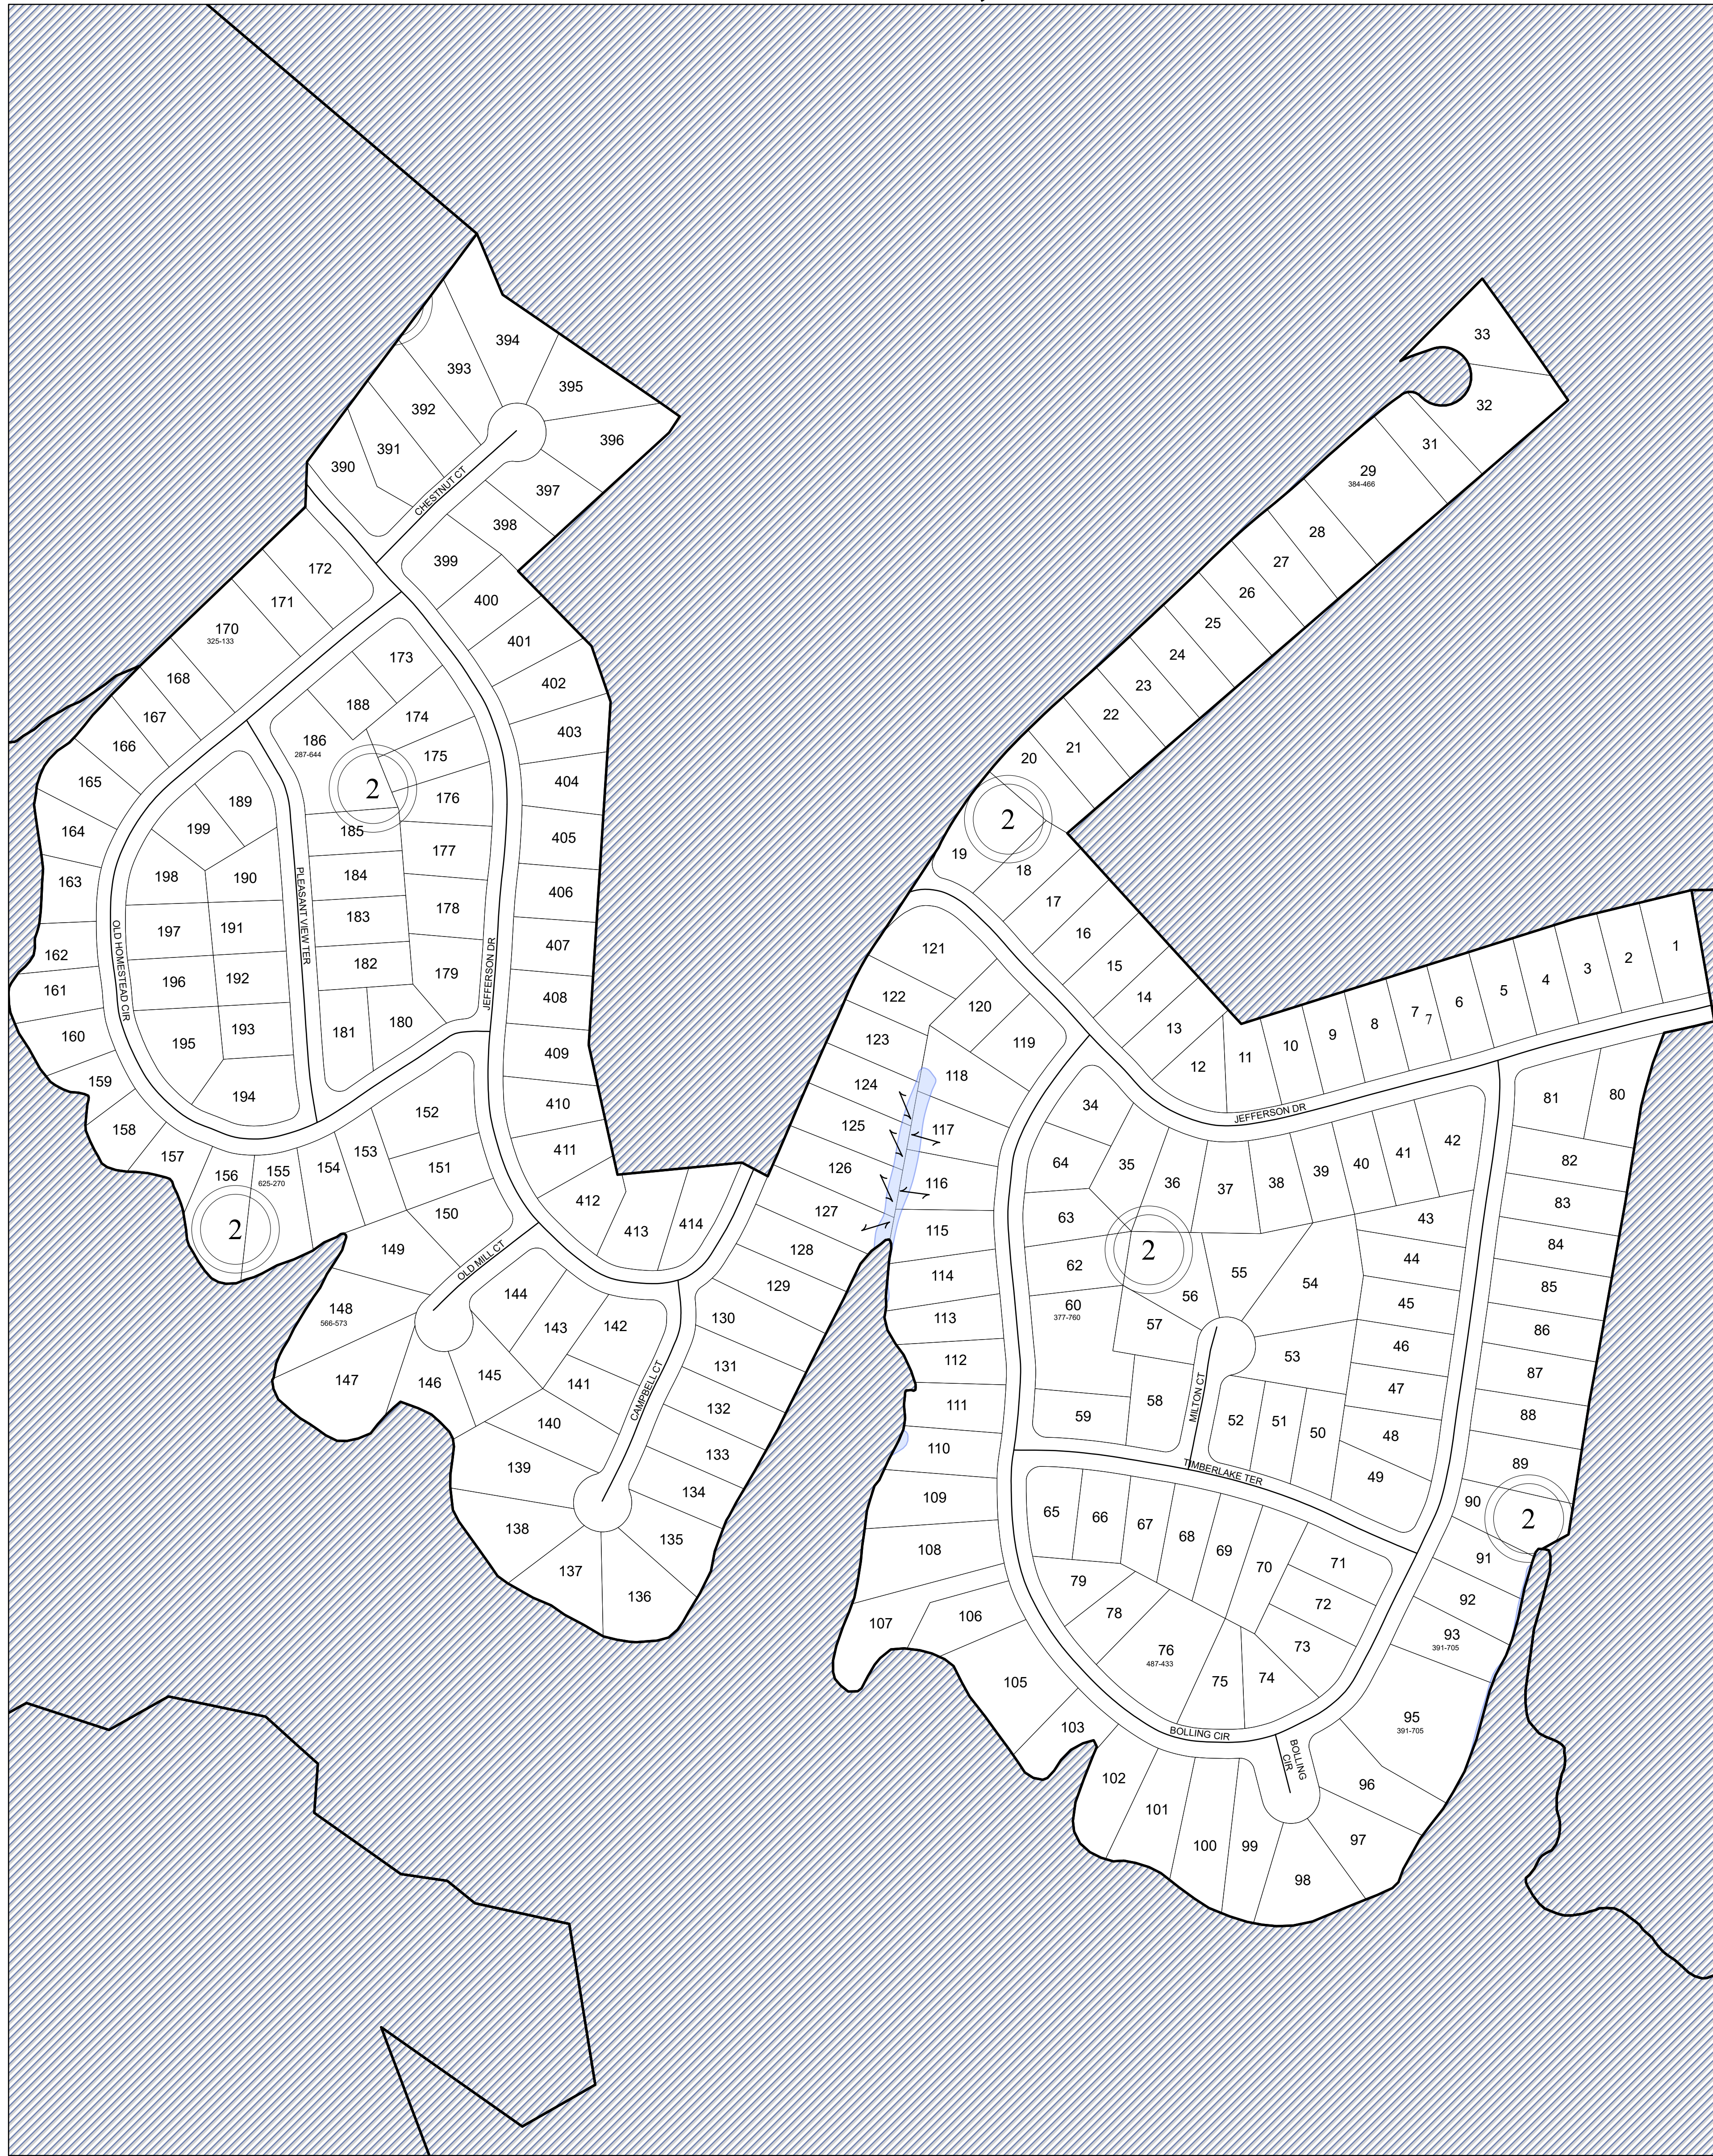

# FLUVANNA COUNTY, VIRGINIA

## SECTION 18A-2\_2

MAP LOCATION

MATCHING SHEET

### Legend

- Roads
- Waterline
- Waterbodies
- County Boundaries
- Parcels
- Tax Sheet Grid

1:1,761