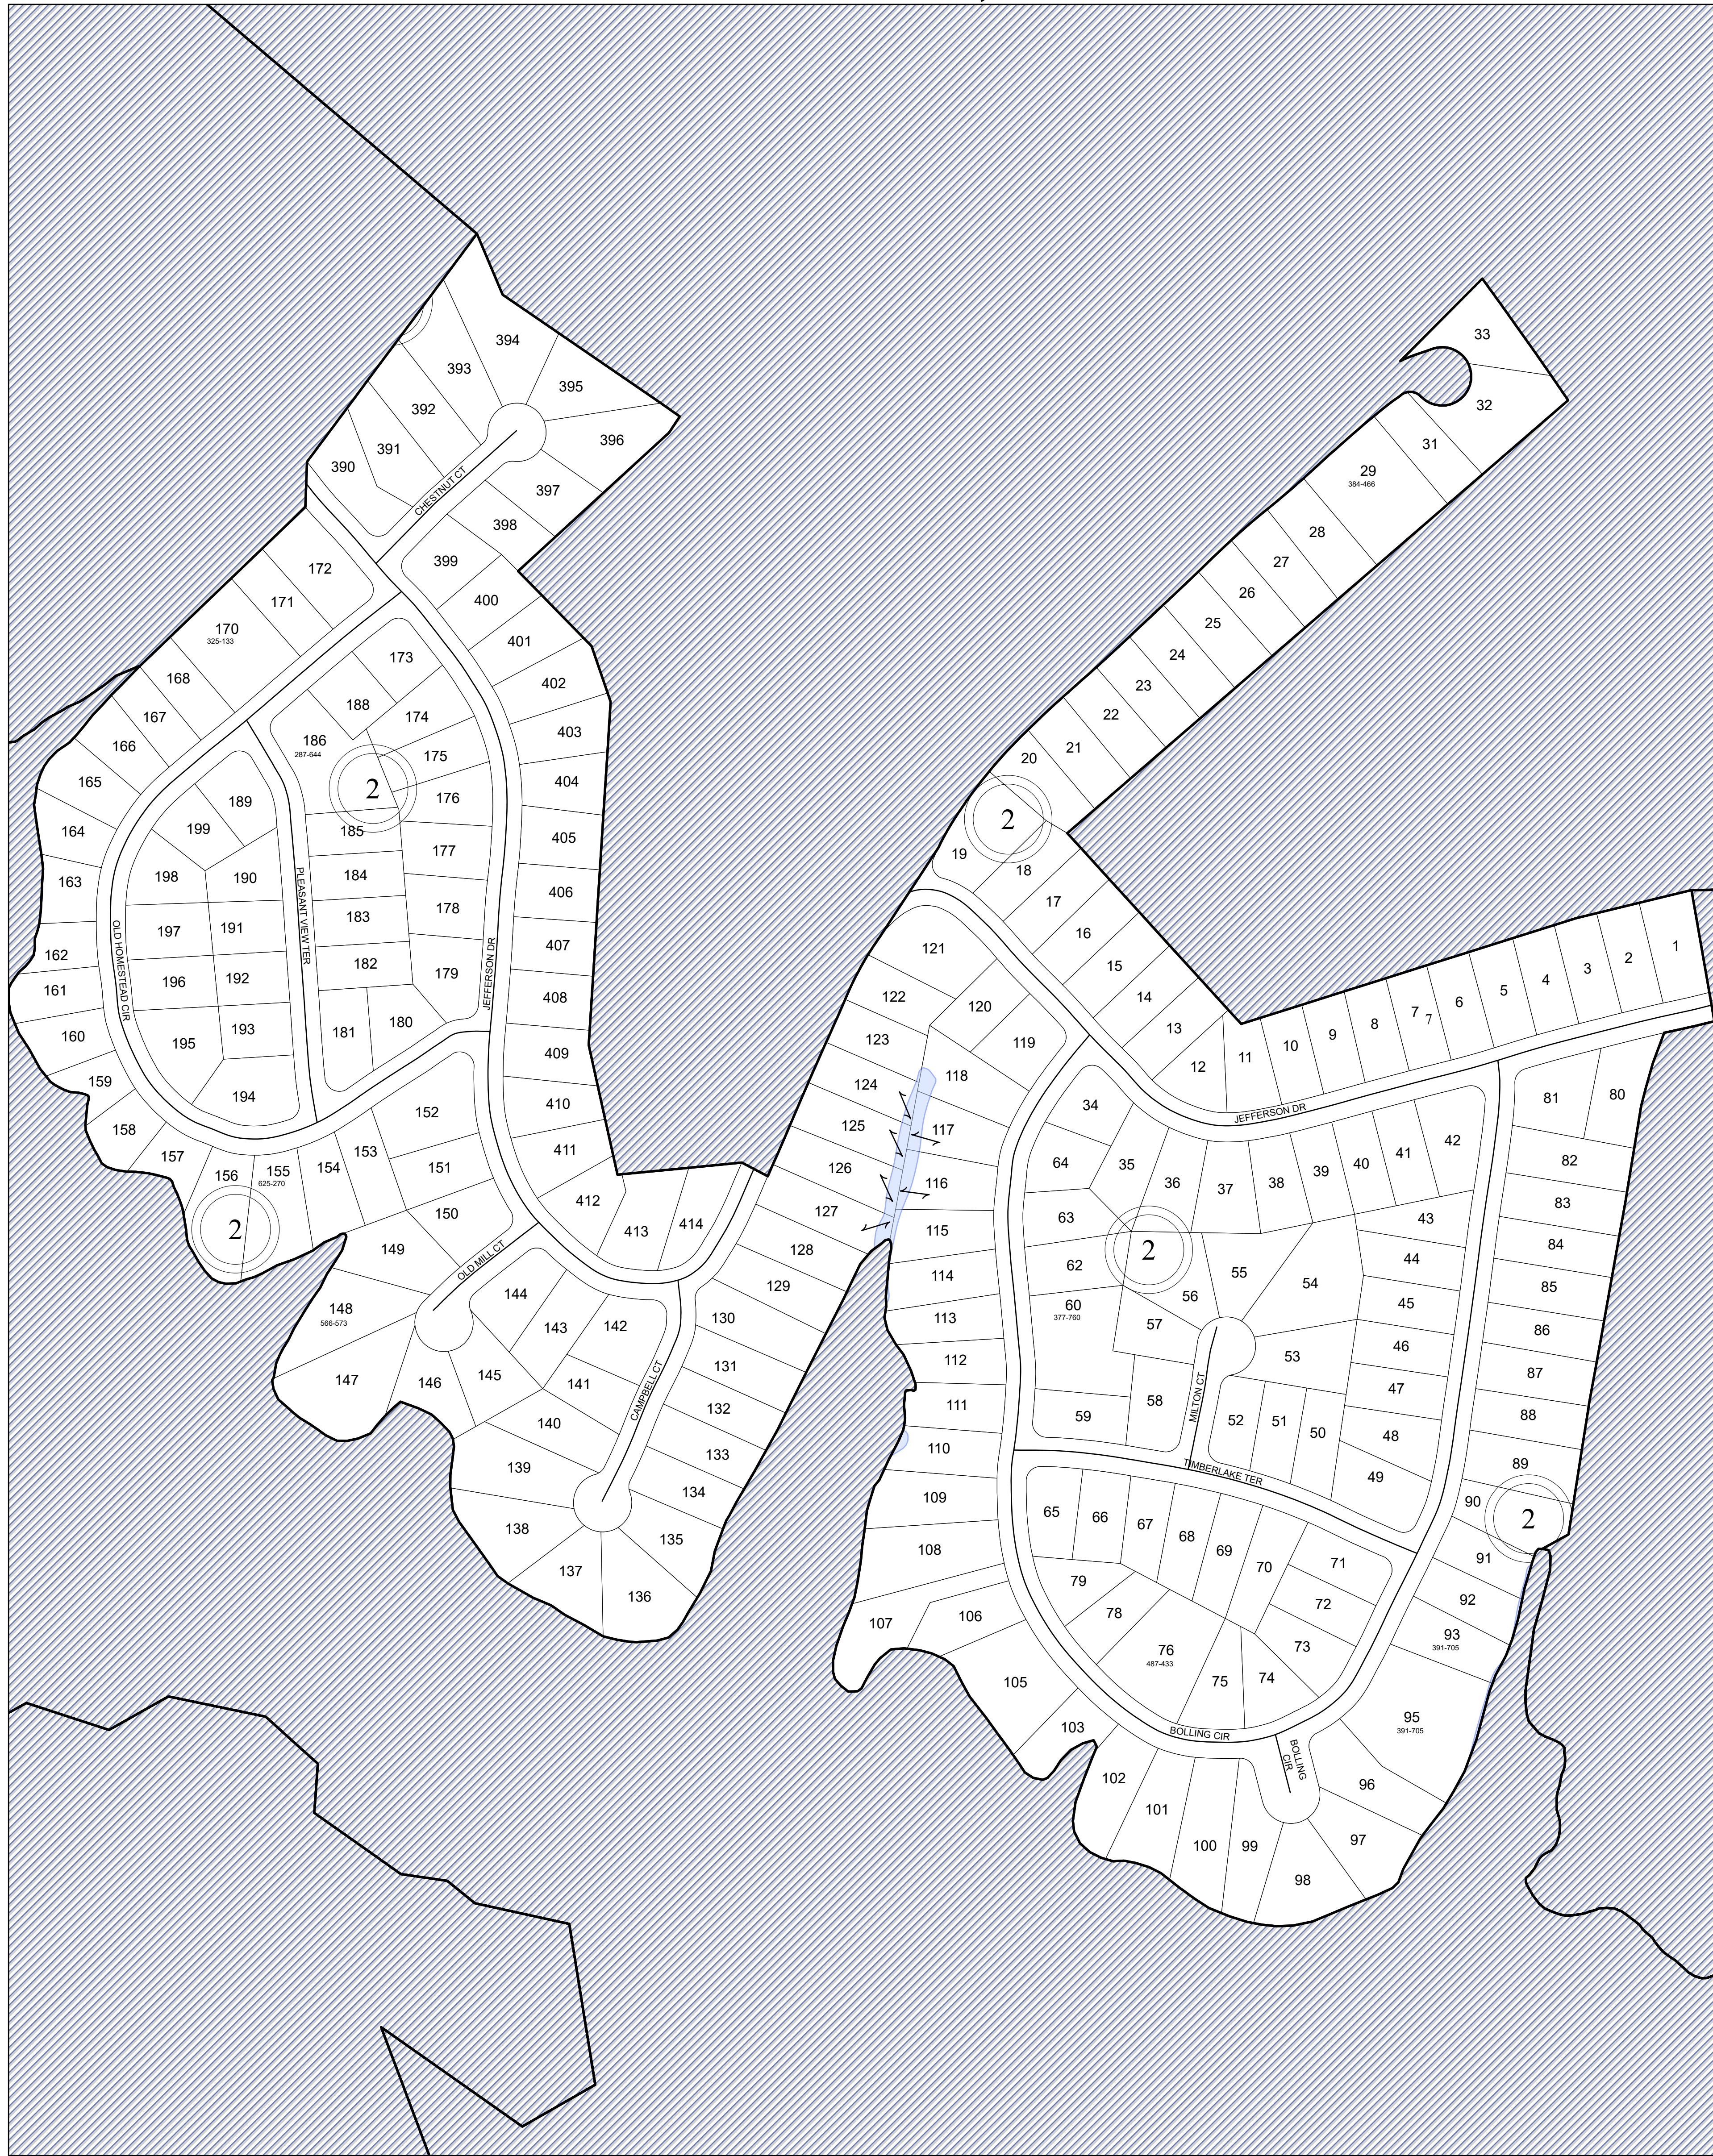

# FLUVANNA COUNTY, VIRGINIA

## SECTION 18A-2\_2

MAP LOCATION

### Legend

- Roads
- Waterline
- Waterbodies
- County Boundaries
- Parcels
- Tax Sheet Grid

1:1,761