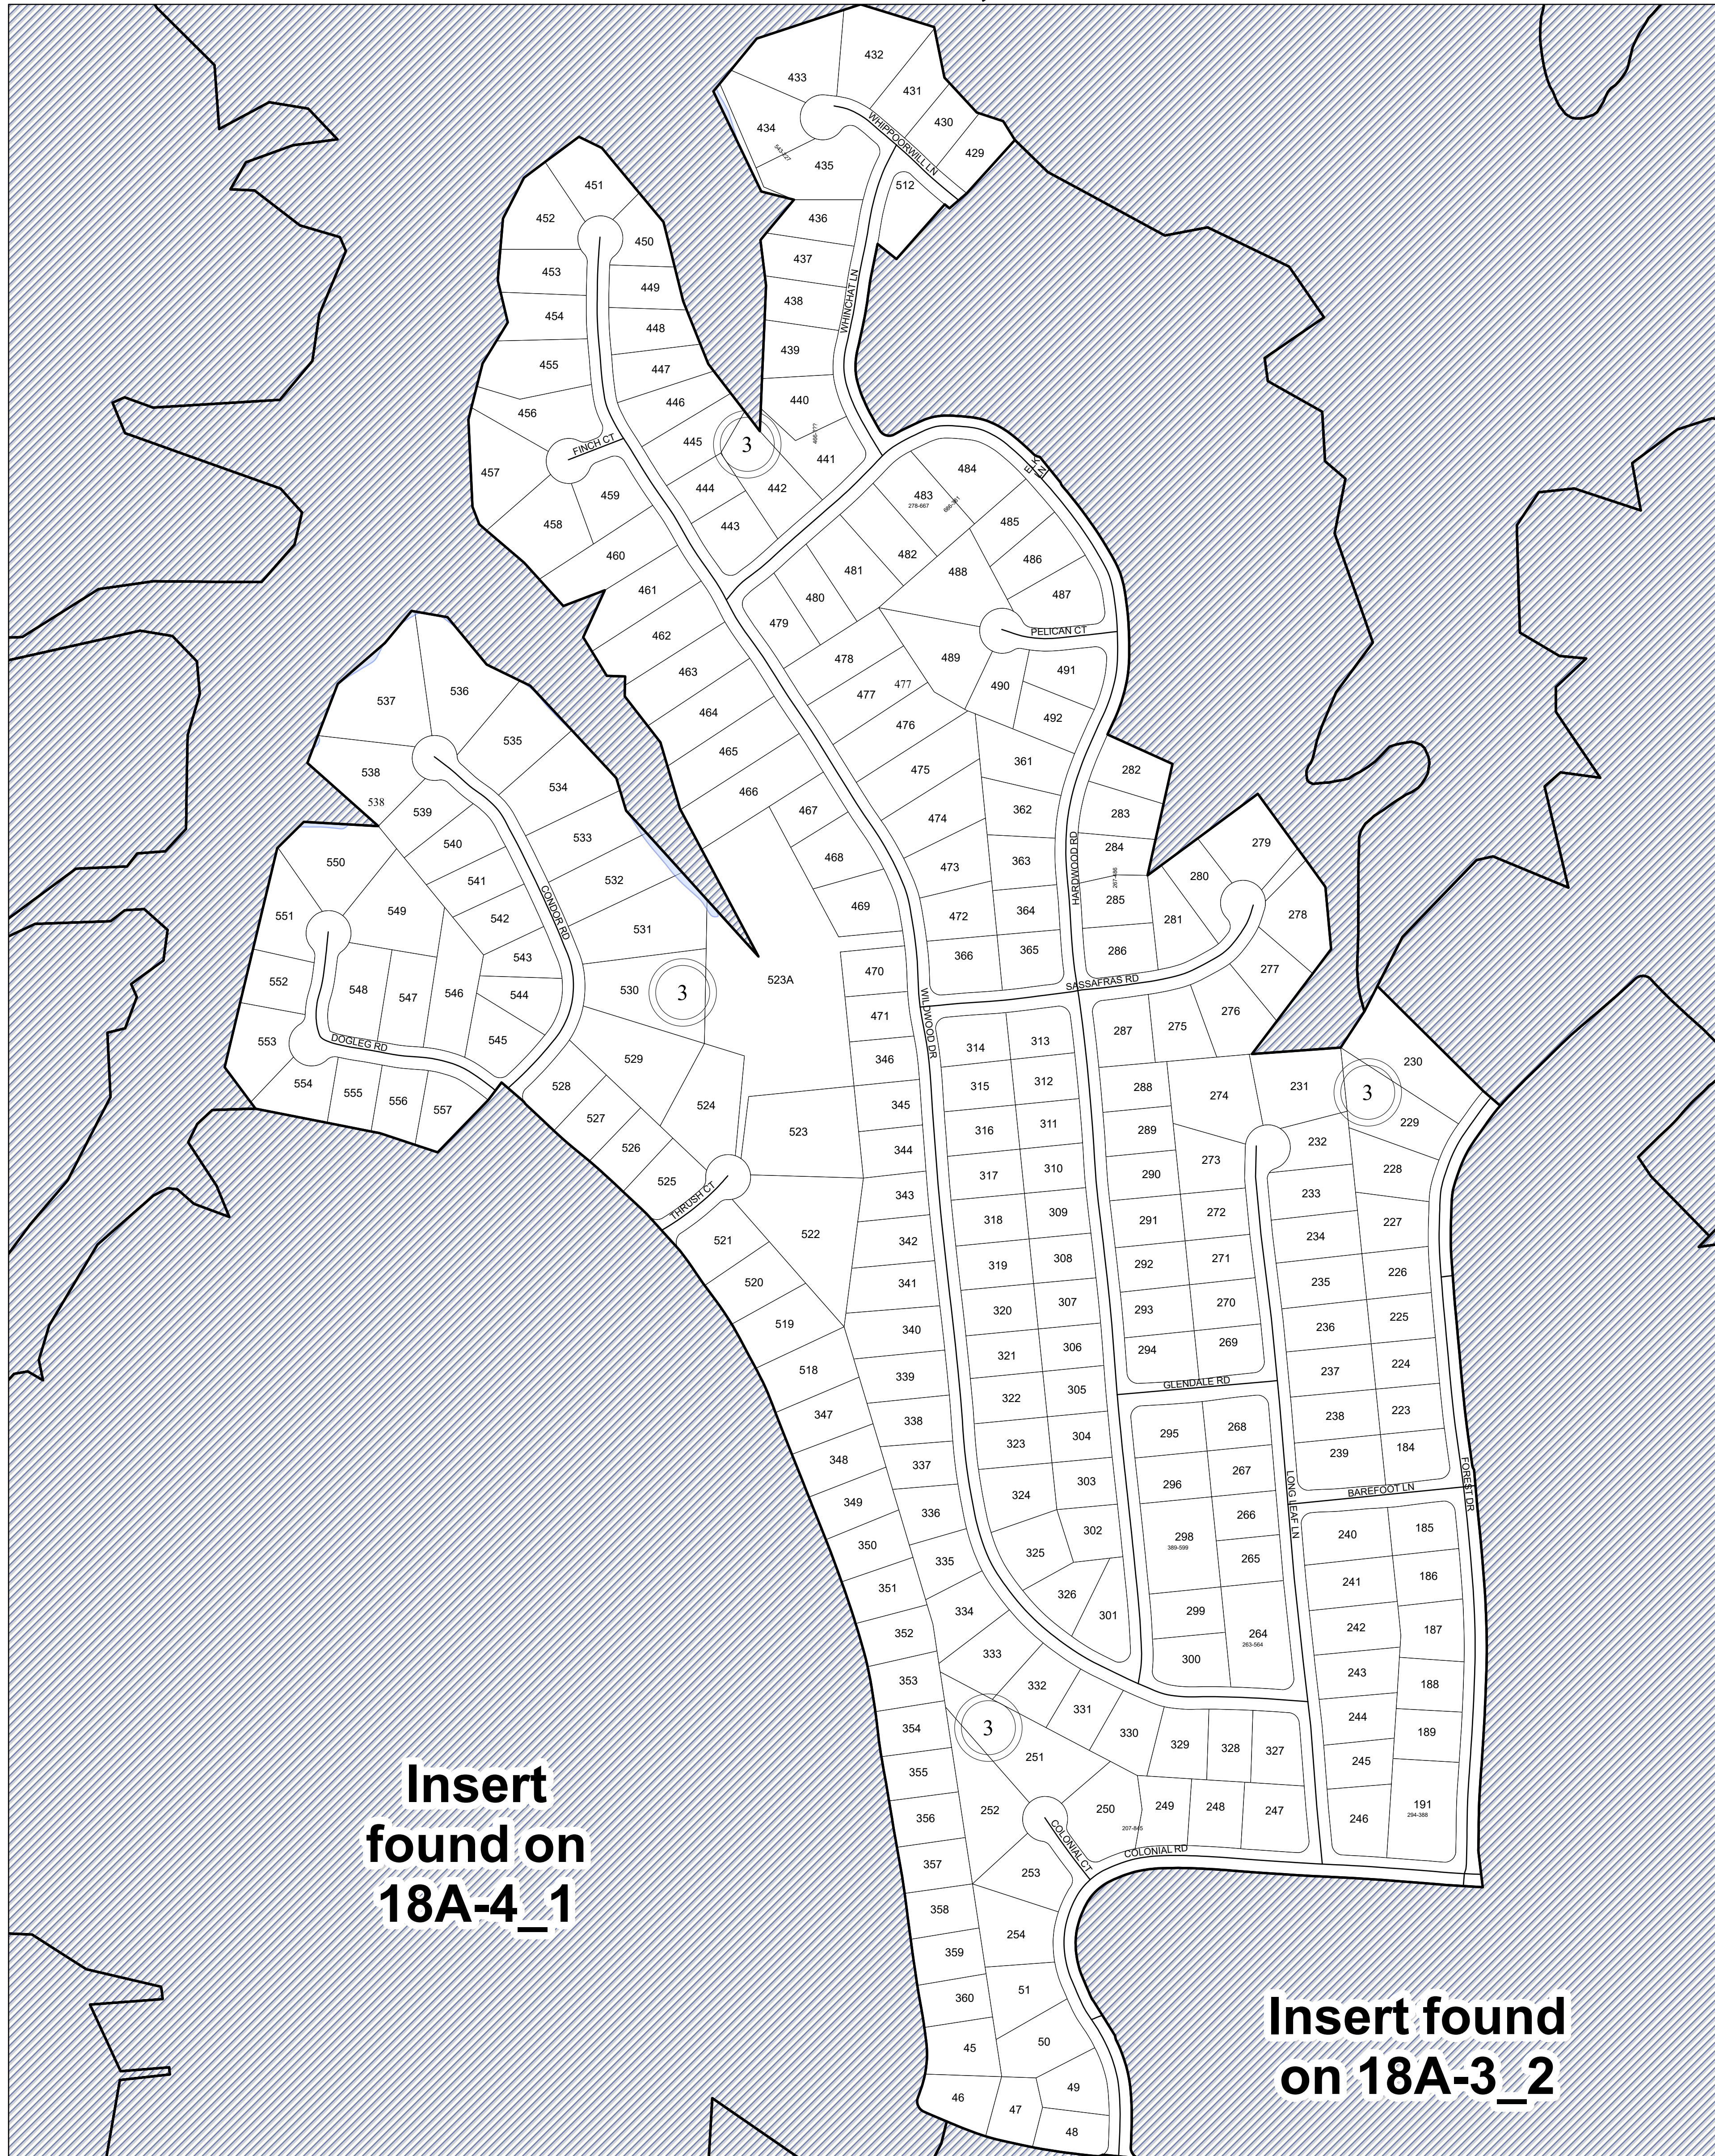

FLUVANNA COUNTY, VIRGINIA

**Insert
found on
18A-4_1**

**Insert found
on 18A-3_2**

SECTION 18A-3_1

MAP LOCATION

Legend

- Roads
- Waterline
- Waterbodies
- County Boundaries
- Parcels
- Tax Sheet Grid

1:2,287

REVISION NOTES

Printed by Hurt & Proffitt, Inc. on: 4/3/2024
Data updated as of: 12/31/2023

MATCHING SHEET