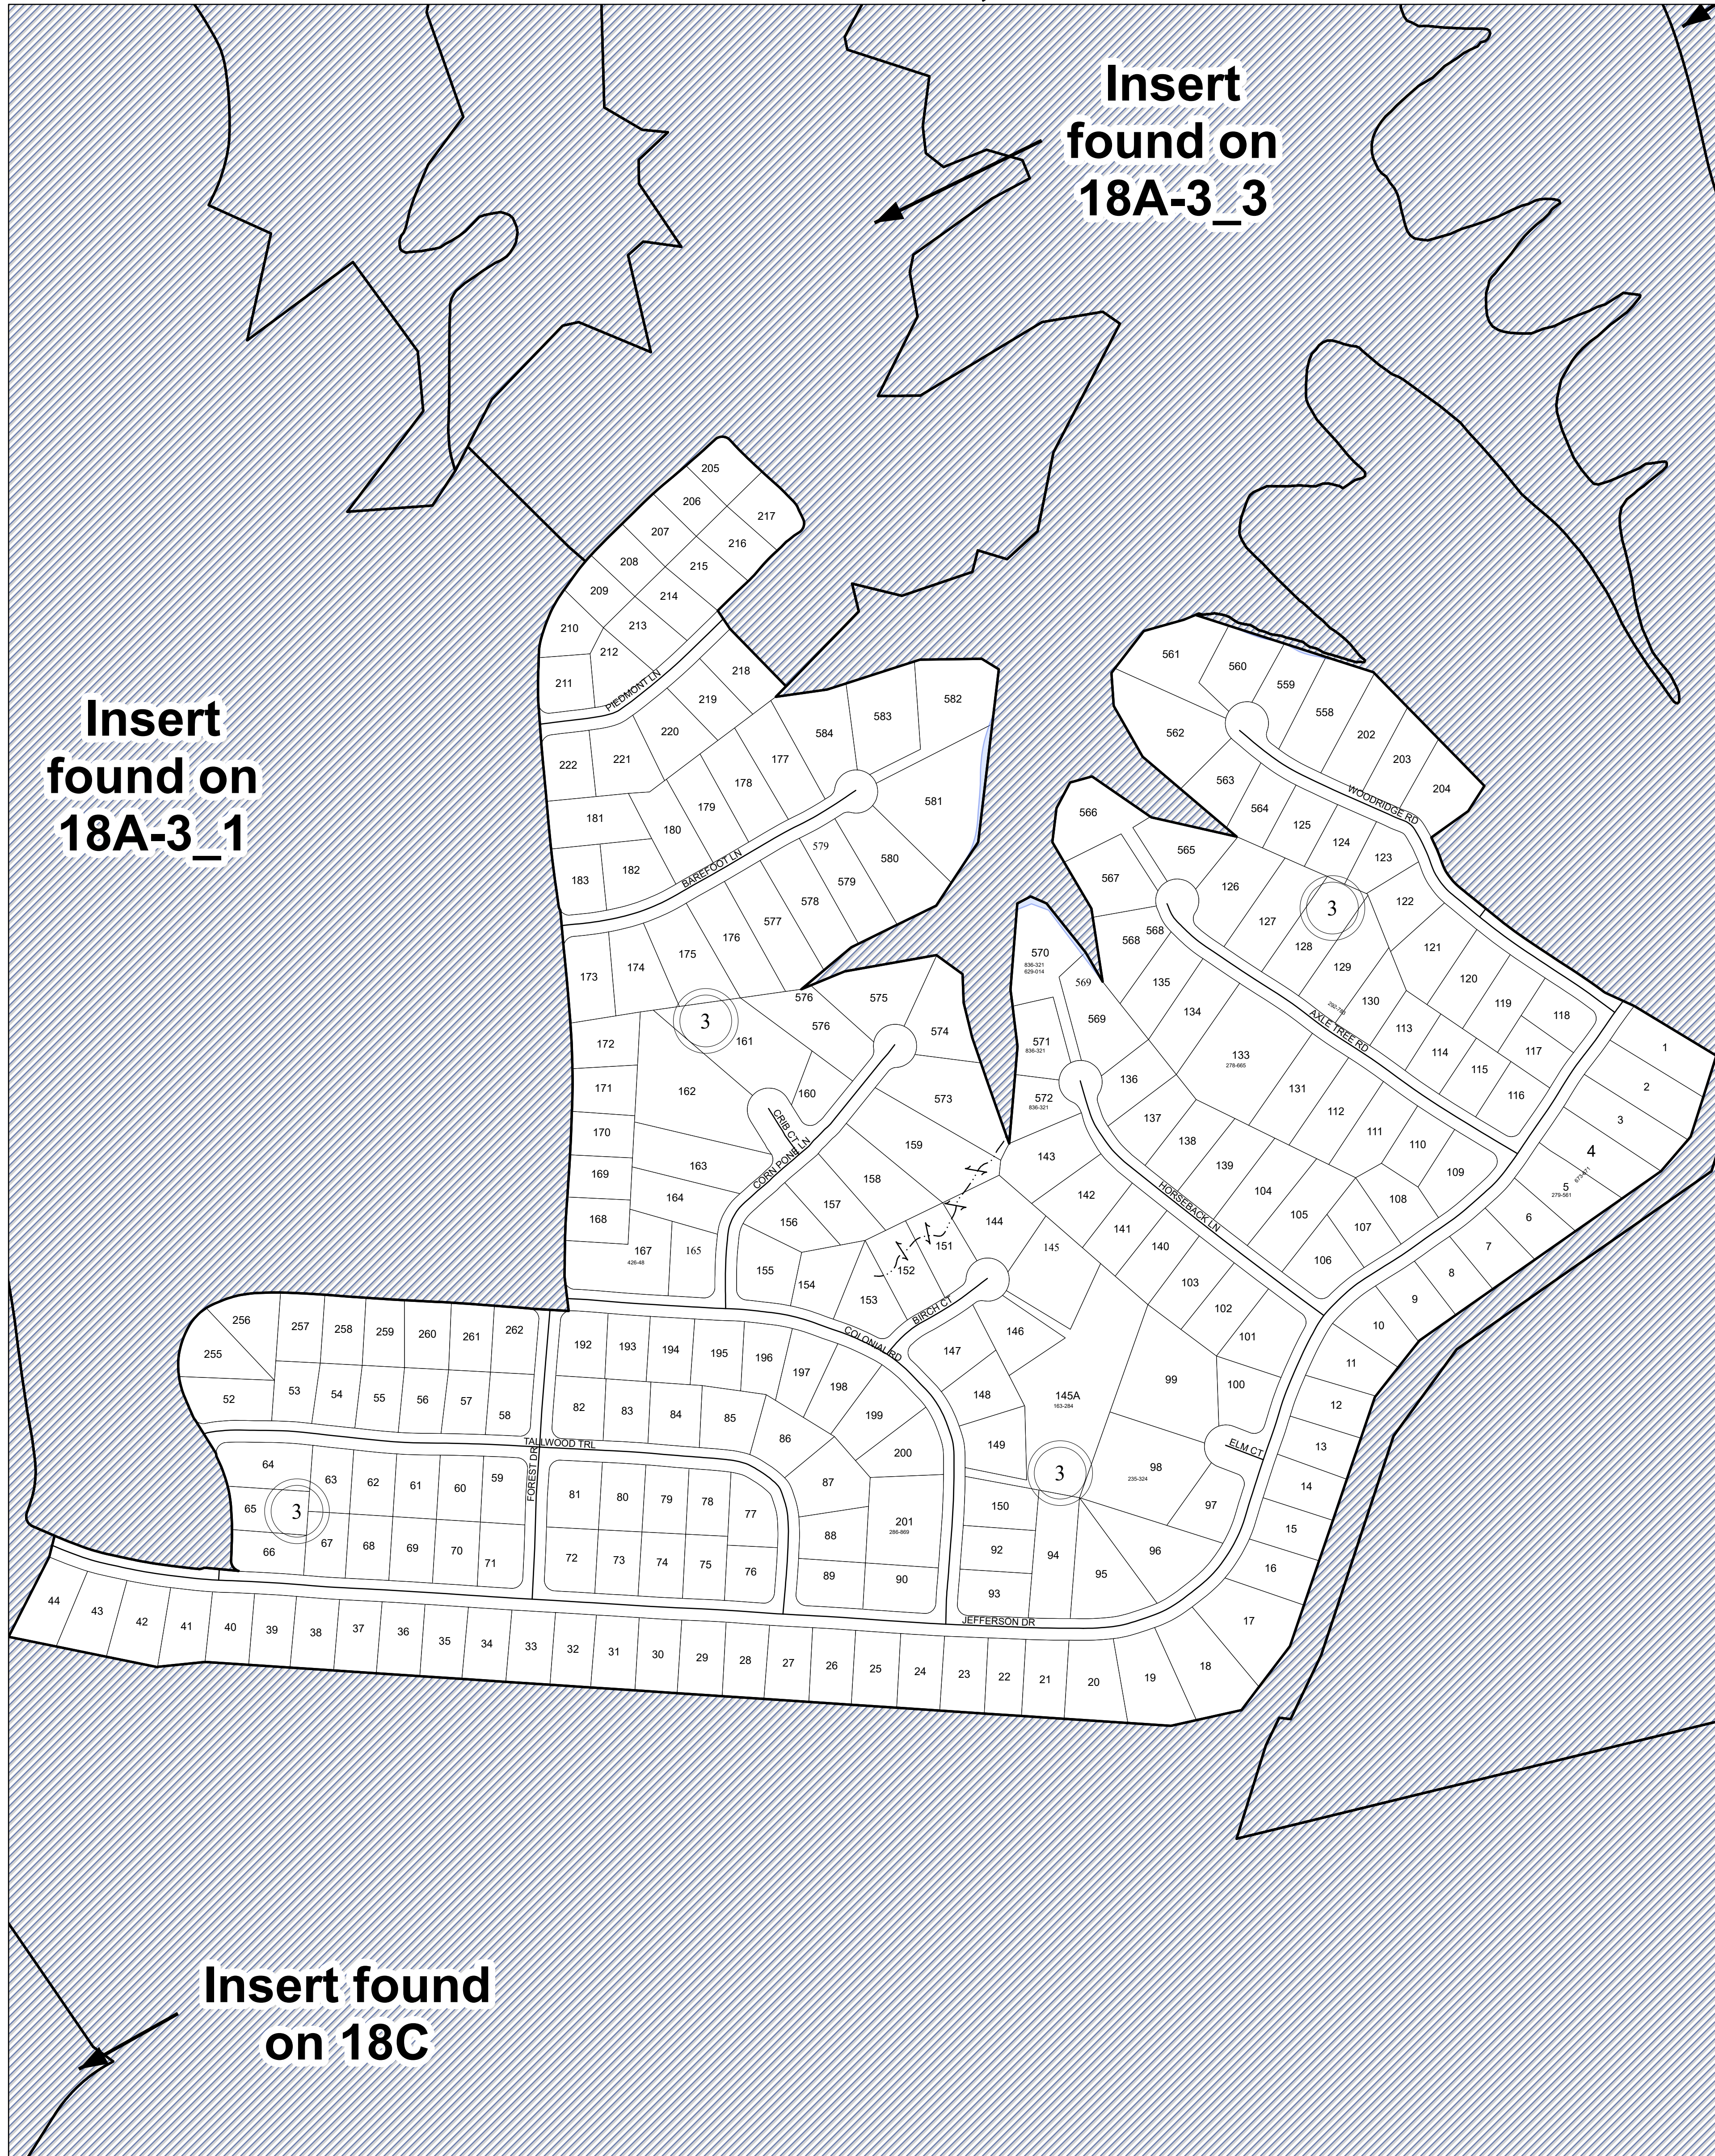

FLUVANNA COUNTY, VIRGINIA

SECTION 18A-3_2

1:2,384

MAP LOCATION

Legend

- Roads
- Waterline
- Waterbodies
- County Boundaries
- Parcels
- Tax Sheet Grid

MATCHING SHEET

REVISION NOTES

Printed by Hurt & Proffitt, Inc. on: 4/3/2024
Data updated as of: 12/31/2023