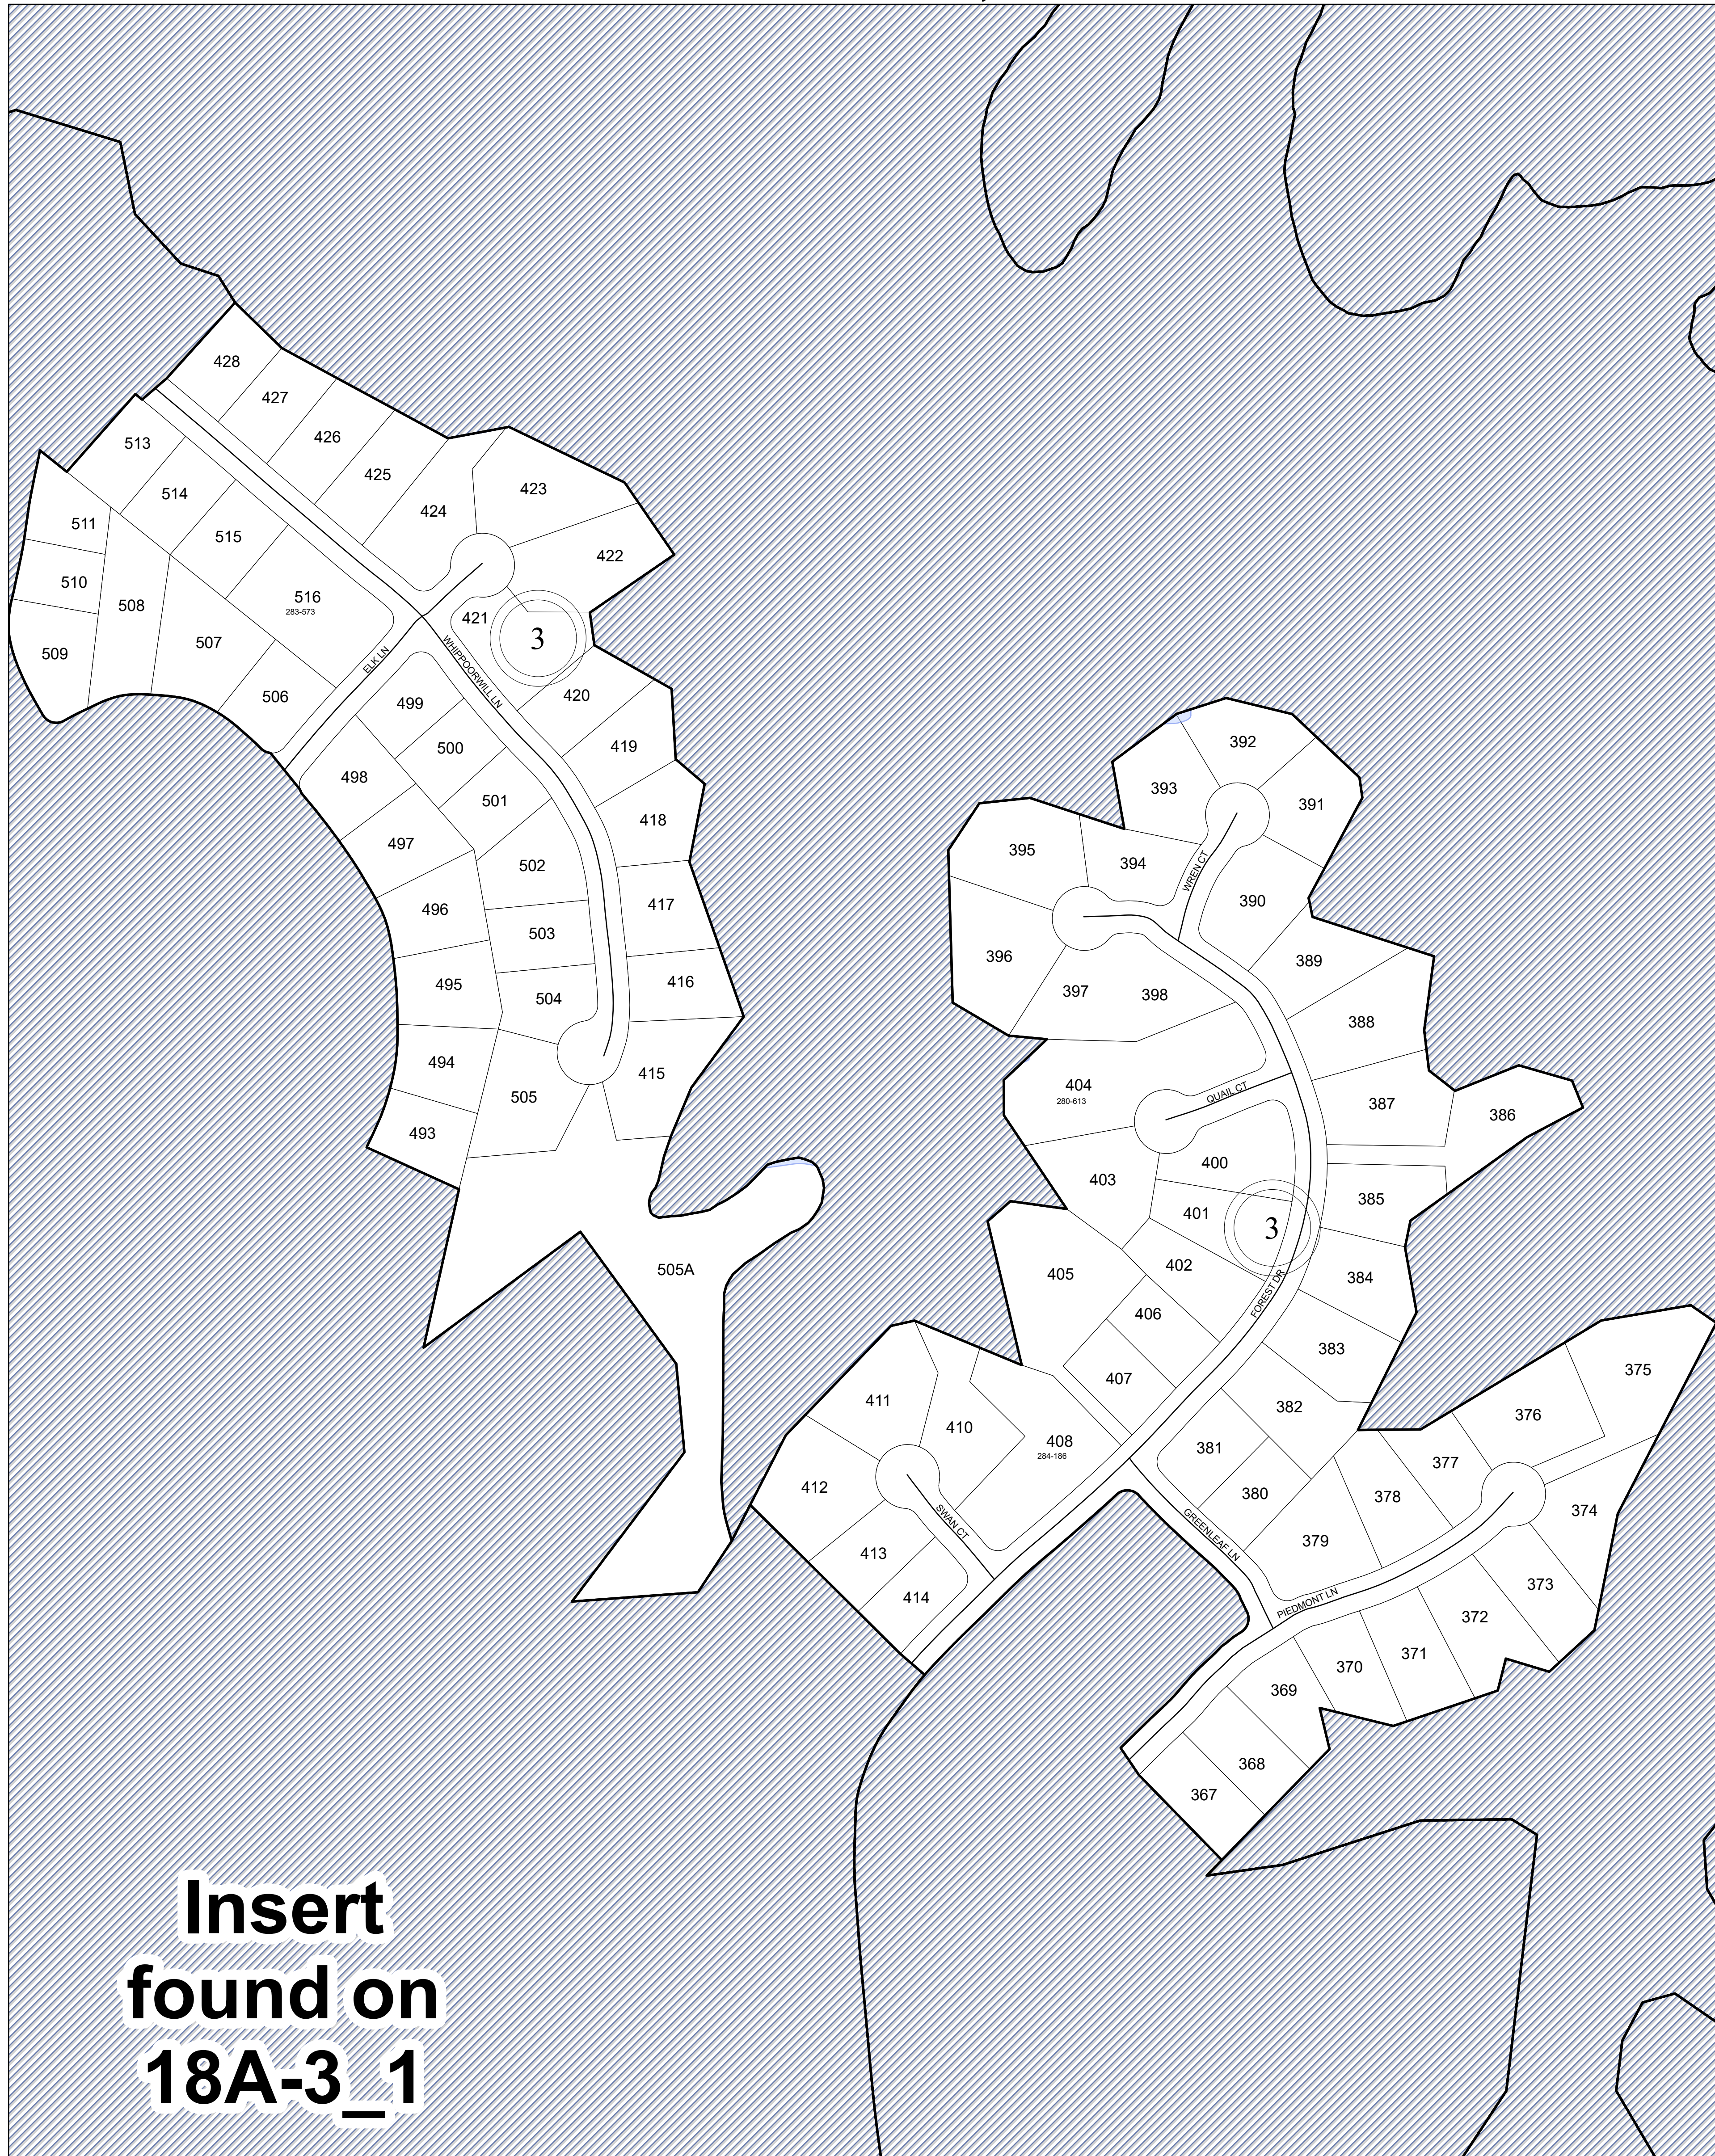

FLUVANNA COUNTY, VIRGINIA

**Insert
found on
18A-3_1**

SECTION 18A-3_3

MAP LOCATION

Legend

- Roads
- Waterline
- Waterbodies
- County Boundaries
- Parcels
- Tax Sheet Grid

1:1,609

REVISION NOTES

Printed by Hurt & Proffitt, Inc. on: 4/3/2024
Data updated as of: 12/31/2023

MATCHING SHEET