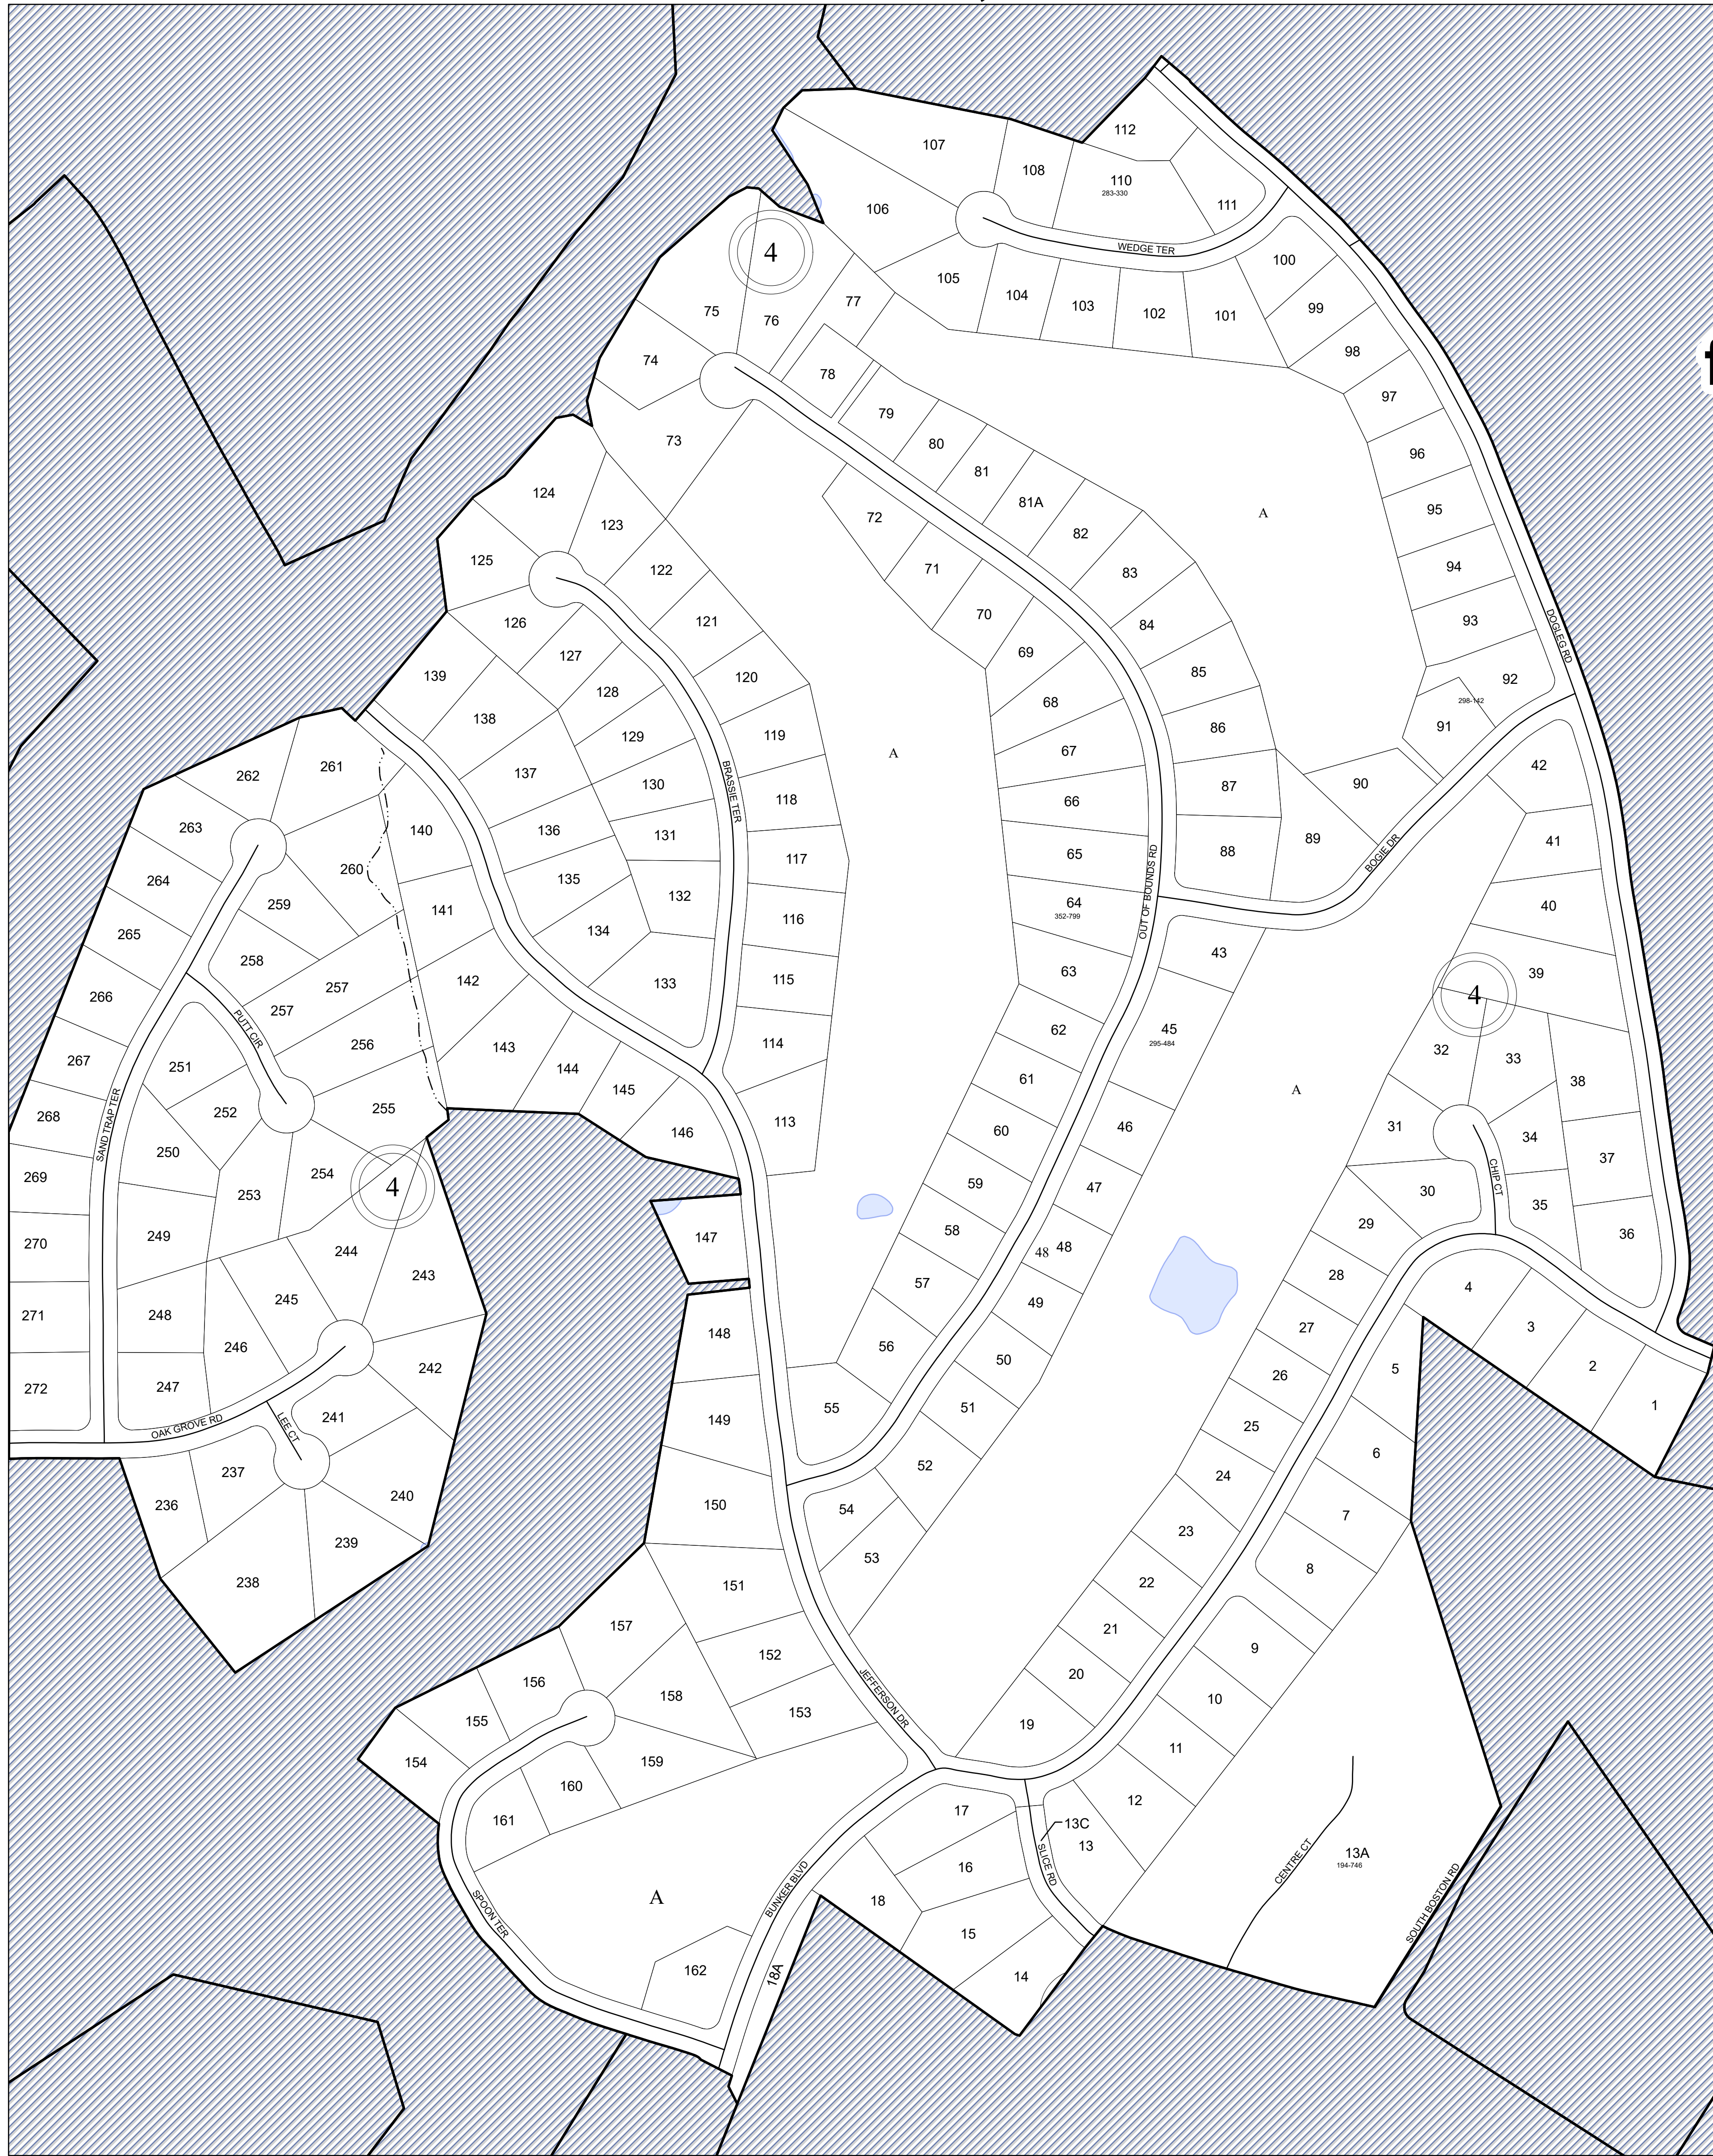

FLUVANNA COUNTY, VIRGINIA

SECTION 18A-4_1

1:1,839

MAP LOCATION

Legend

- Roads
- Waterline
- Waterbodies
- County Boundaries
- Parcels
- Tax Sheet Grid

MATCHING SHEET

REVISION NOTES

Printed by Hurt & Proffitt, Inc. on: 4/3/2024
 Data updated as of: 12/31/2023