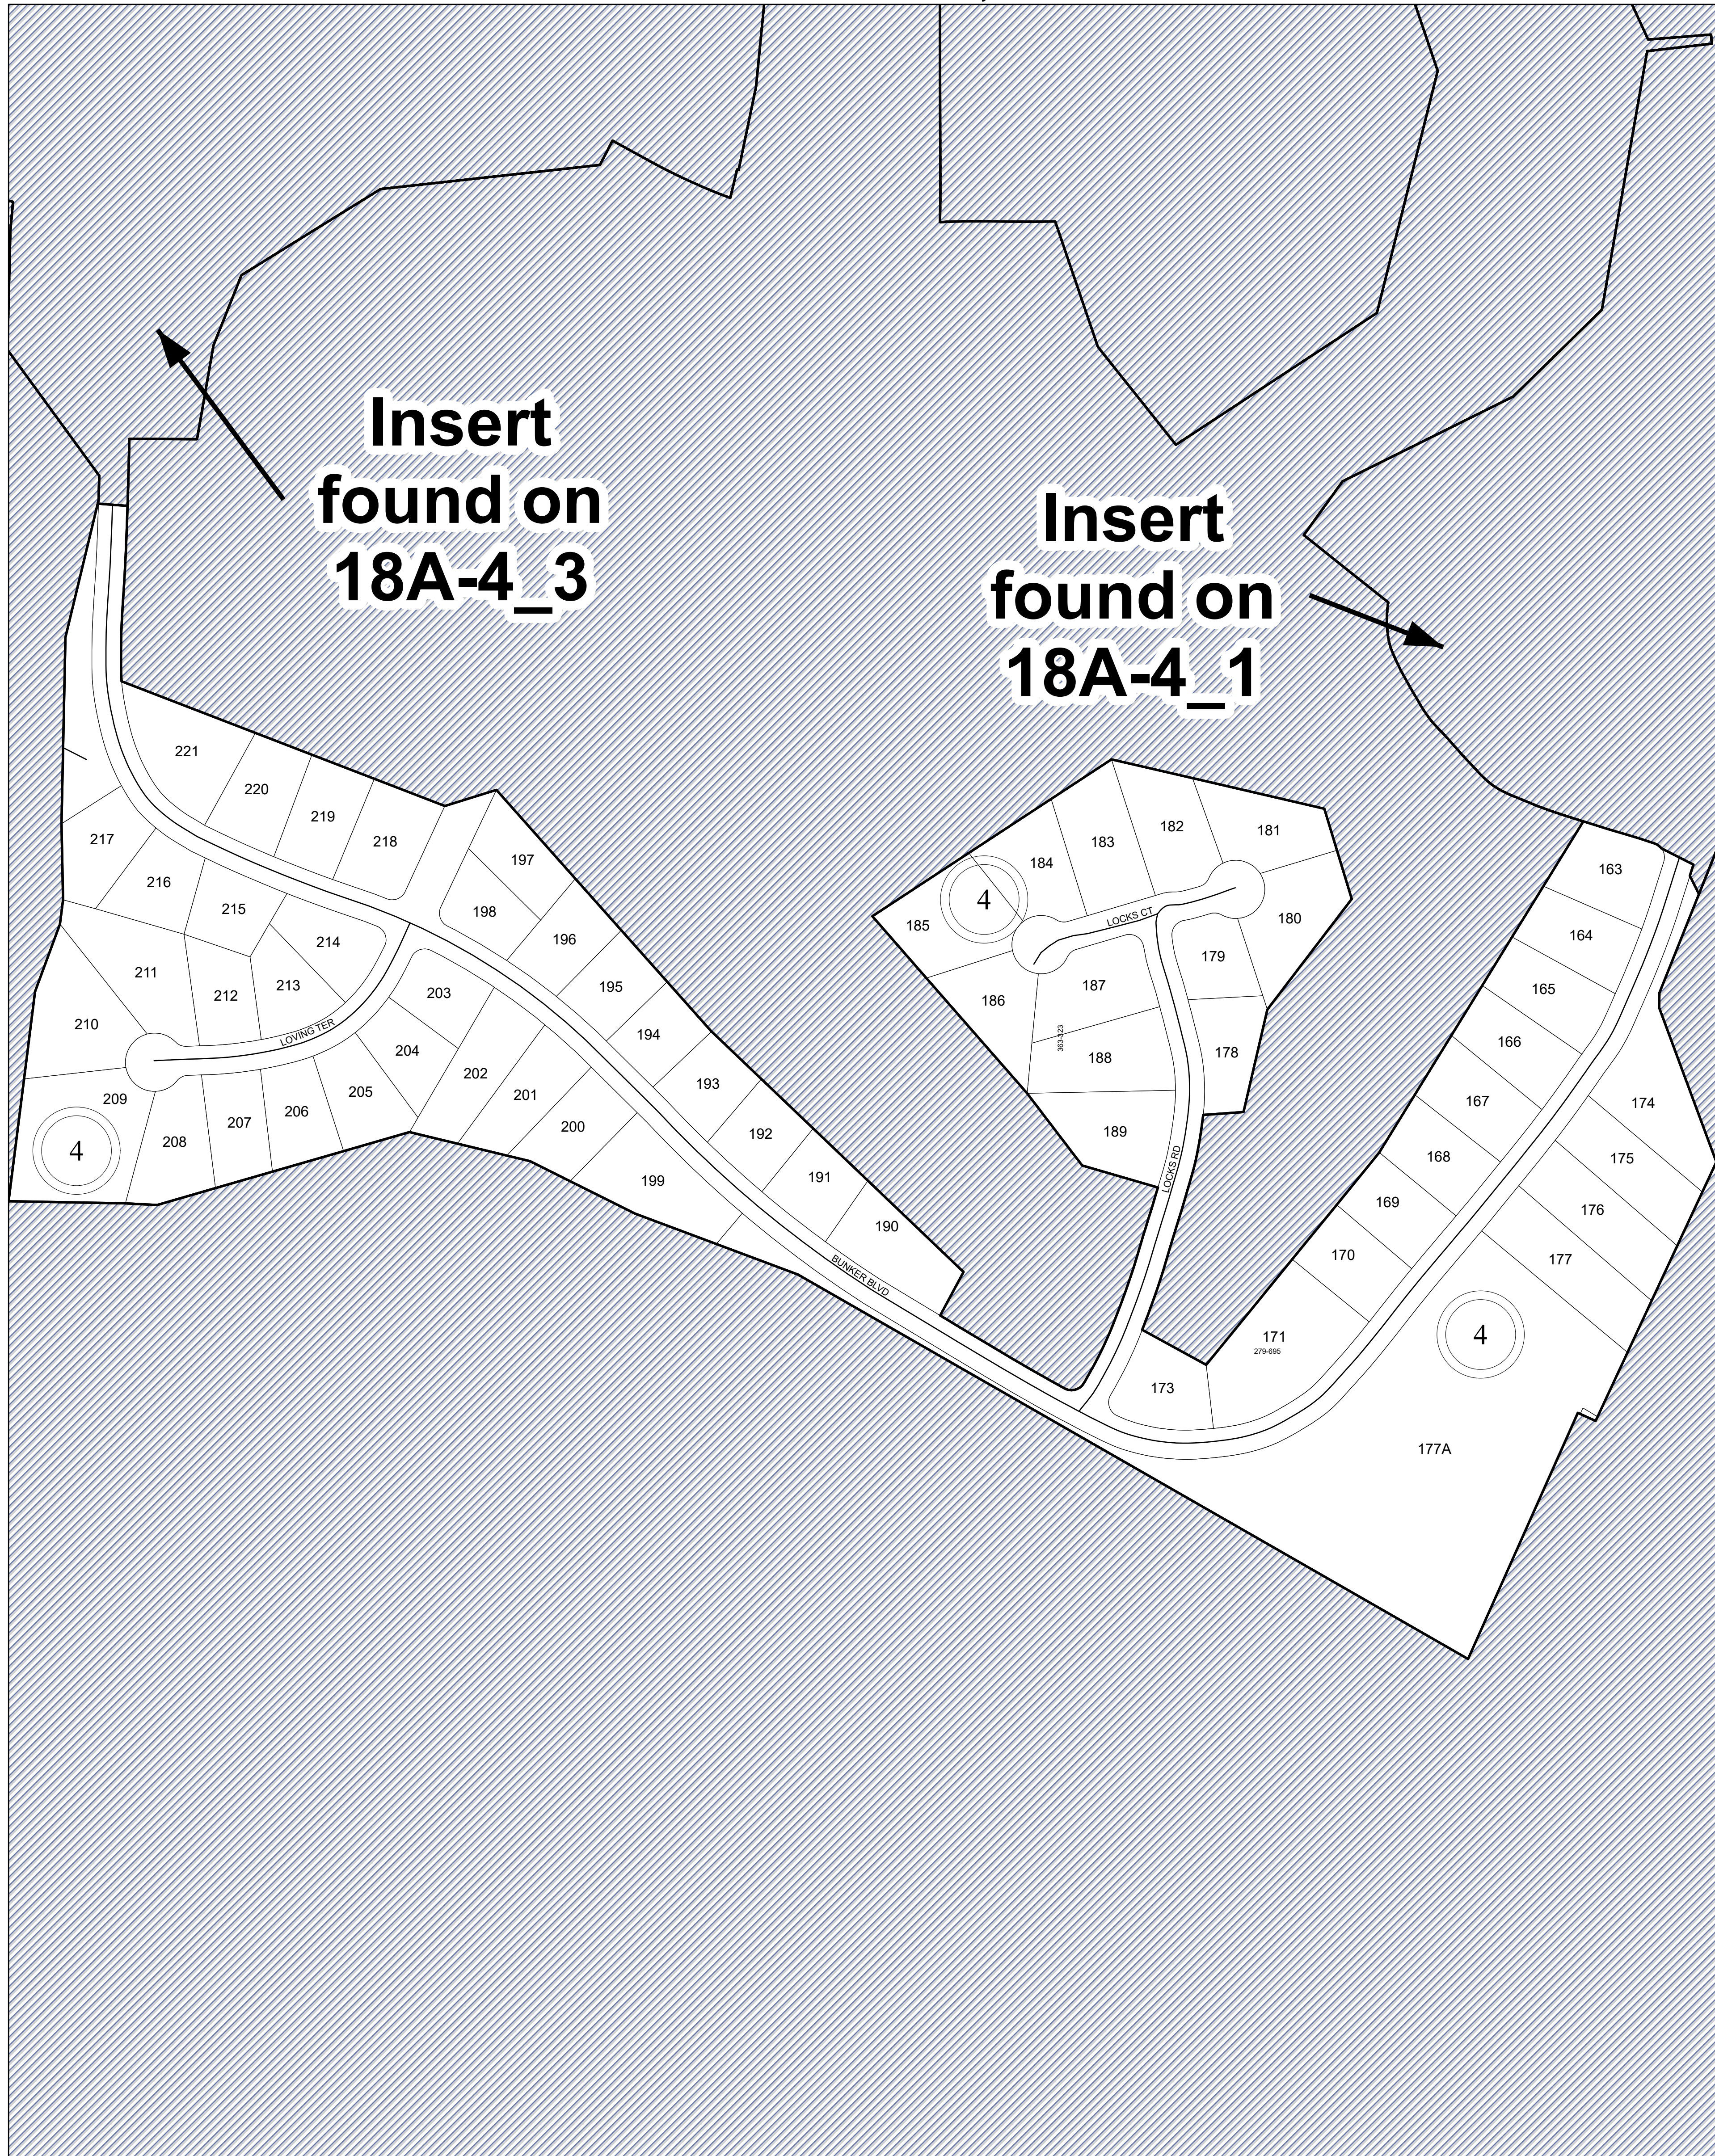

FLUVANNA COUNTY, VIRGINIA

**Insert
found on
18A-4_3**

**Insert
found on
18A-4_1**

SECTION 18A-4_2

MAP LOCATION

Legend

- Roads
- Waterline
- Waterbodies
- County Boundaries
- Parcels
- Tax Sheet Grid

1:1,767

REVISION NOTES

Printed by Hurt & Proffitt, Inc. on: 4/3/2024
Data updated as of: 12/31/2023

MATCHING SHEET