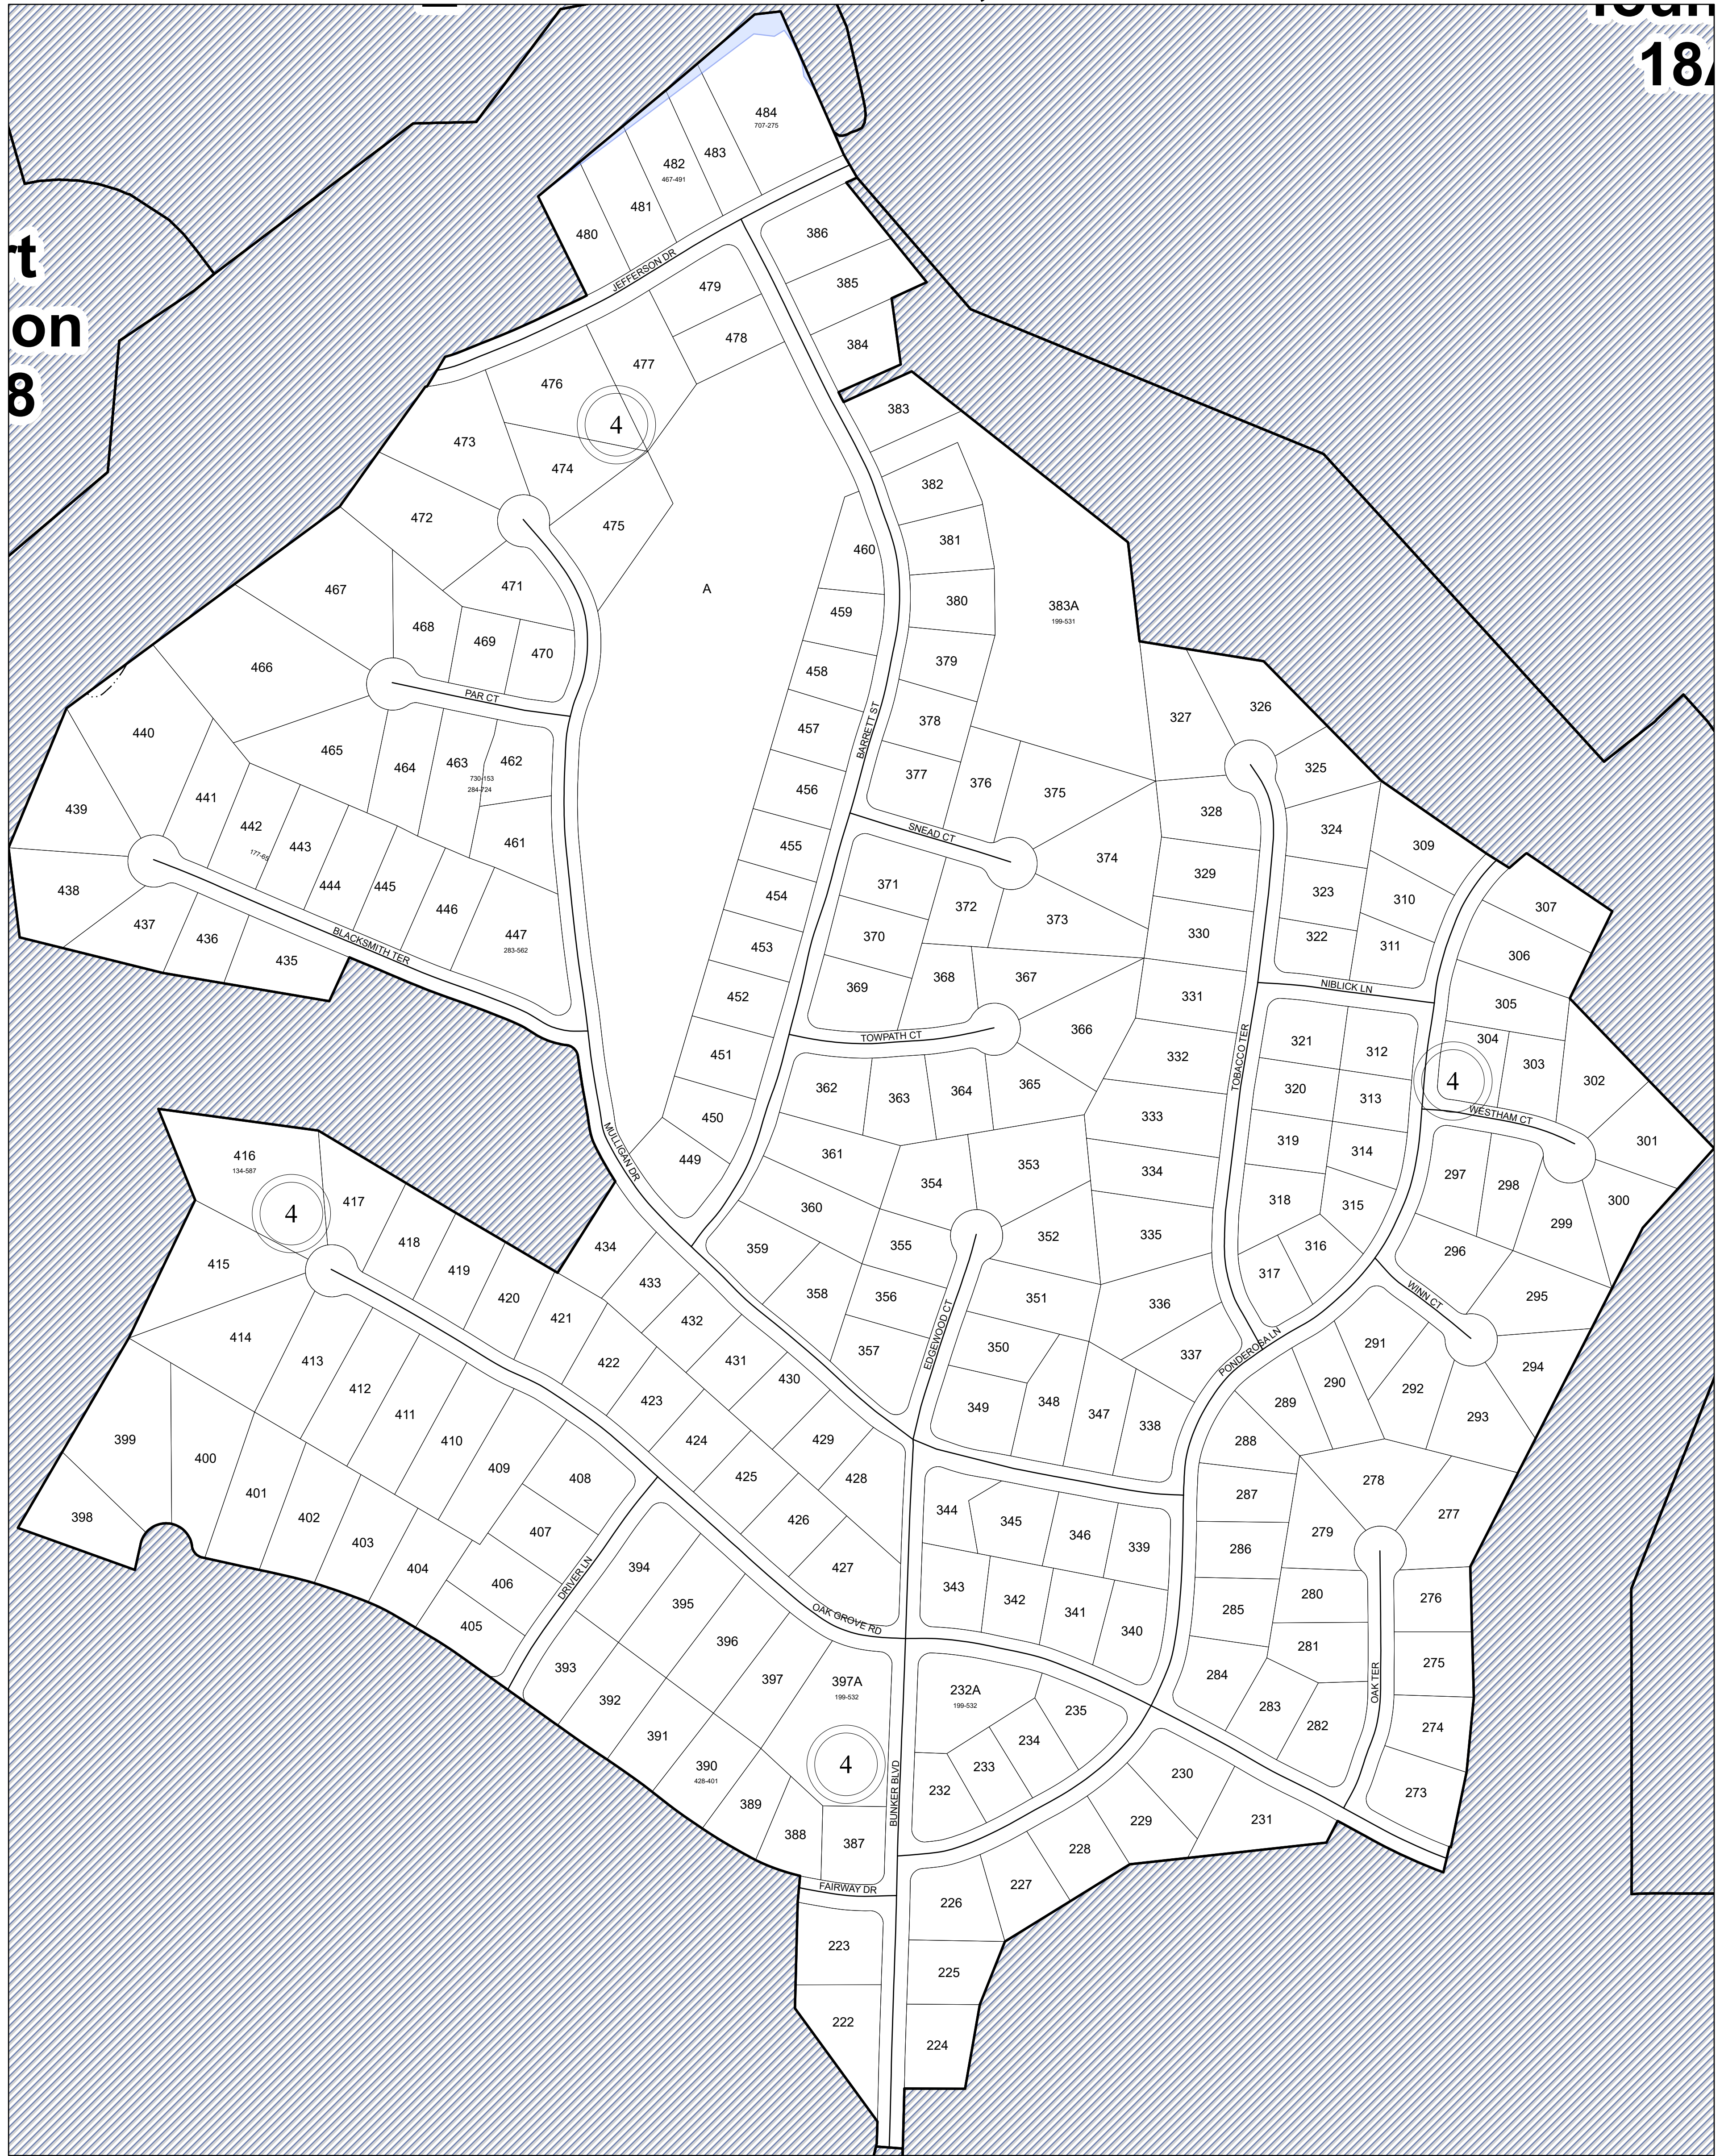

FLUVANNA COUNTY, VIRGINIA

18

SECTION 18A-4_3

MAP LOCATION

Legend

- Roads
- Waterline
- Waterbodies
- County Boundaries
- Parcels
- Tax Sheet Grid

1:1,968

REVISION NOTES

Printed by Hurt & Proffitt, Inc. on: 4/3/2024
 Data updated as of: 12/31/2023

MATCHING SHEET