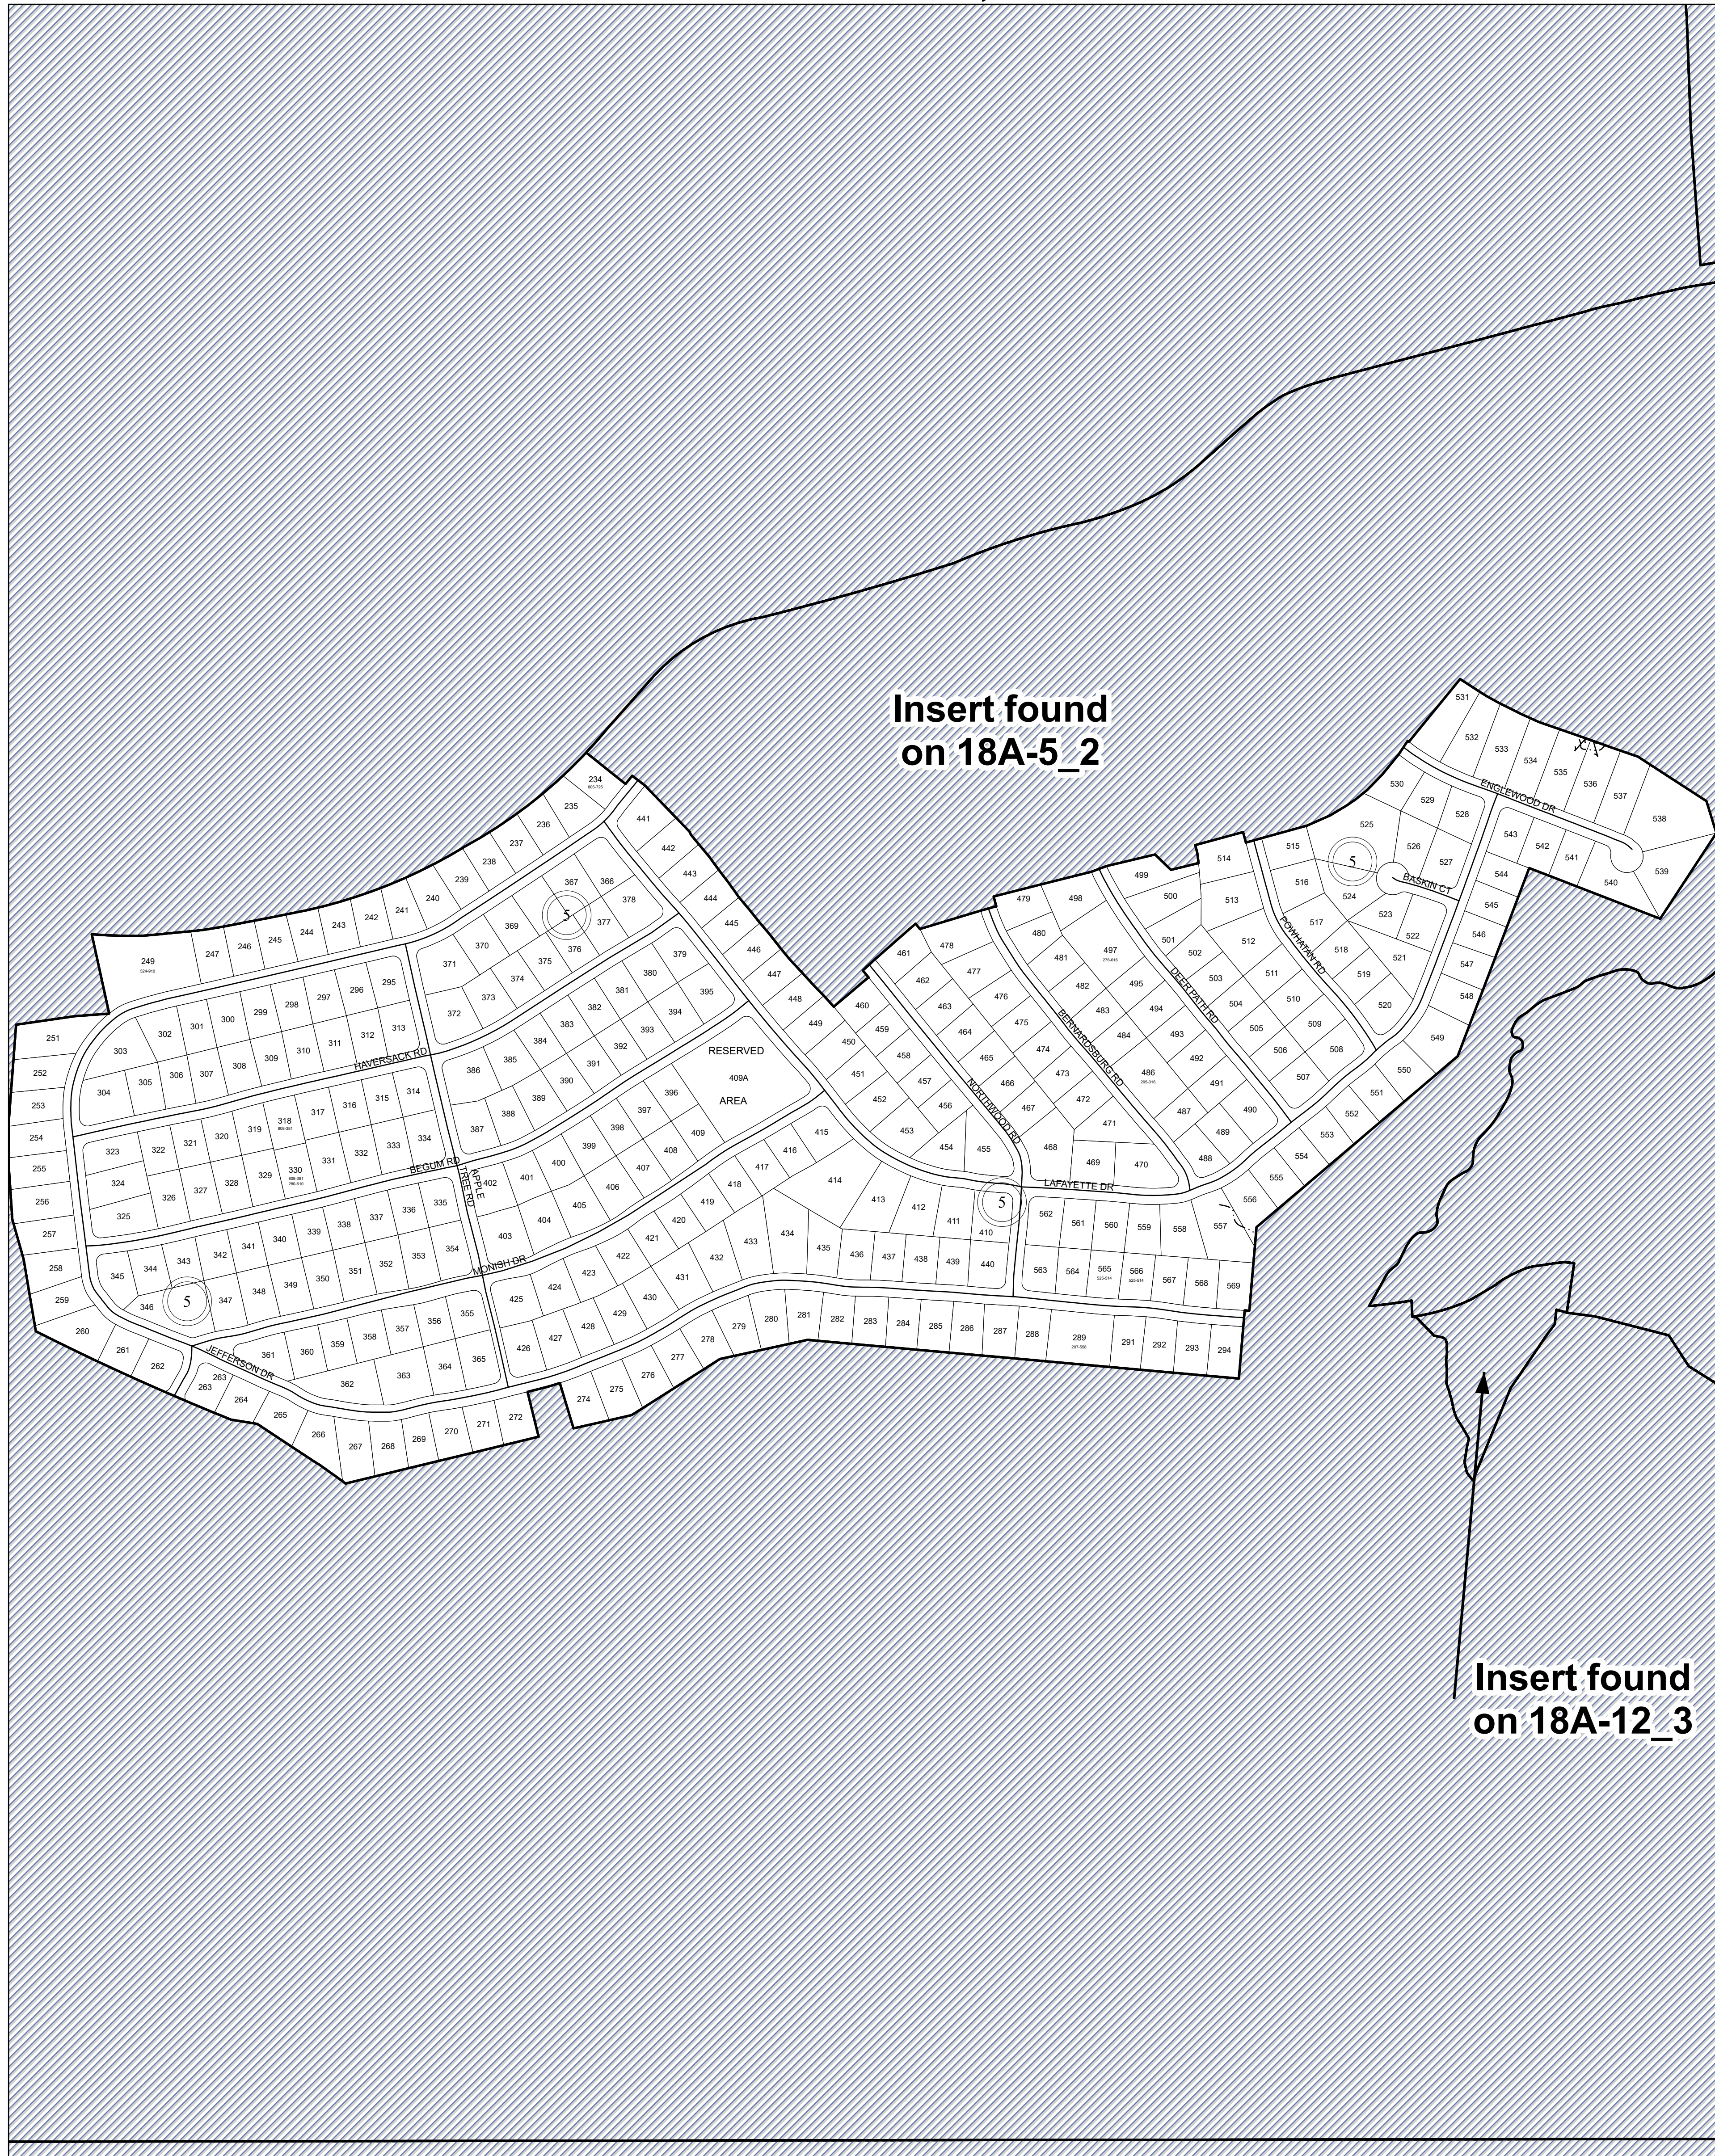

# FLUVANNA COUNTY, VIRGINIA

## SECTION 18A-5\_1

MAP LOCATION

### Legend

- Roads
- Waterline
- Waterbodies
- County Boundaries
- Parcels
- Tax Sheet Grid

1:3,163