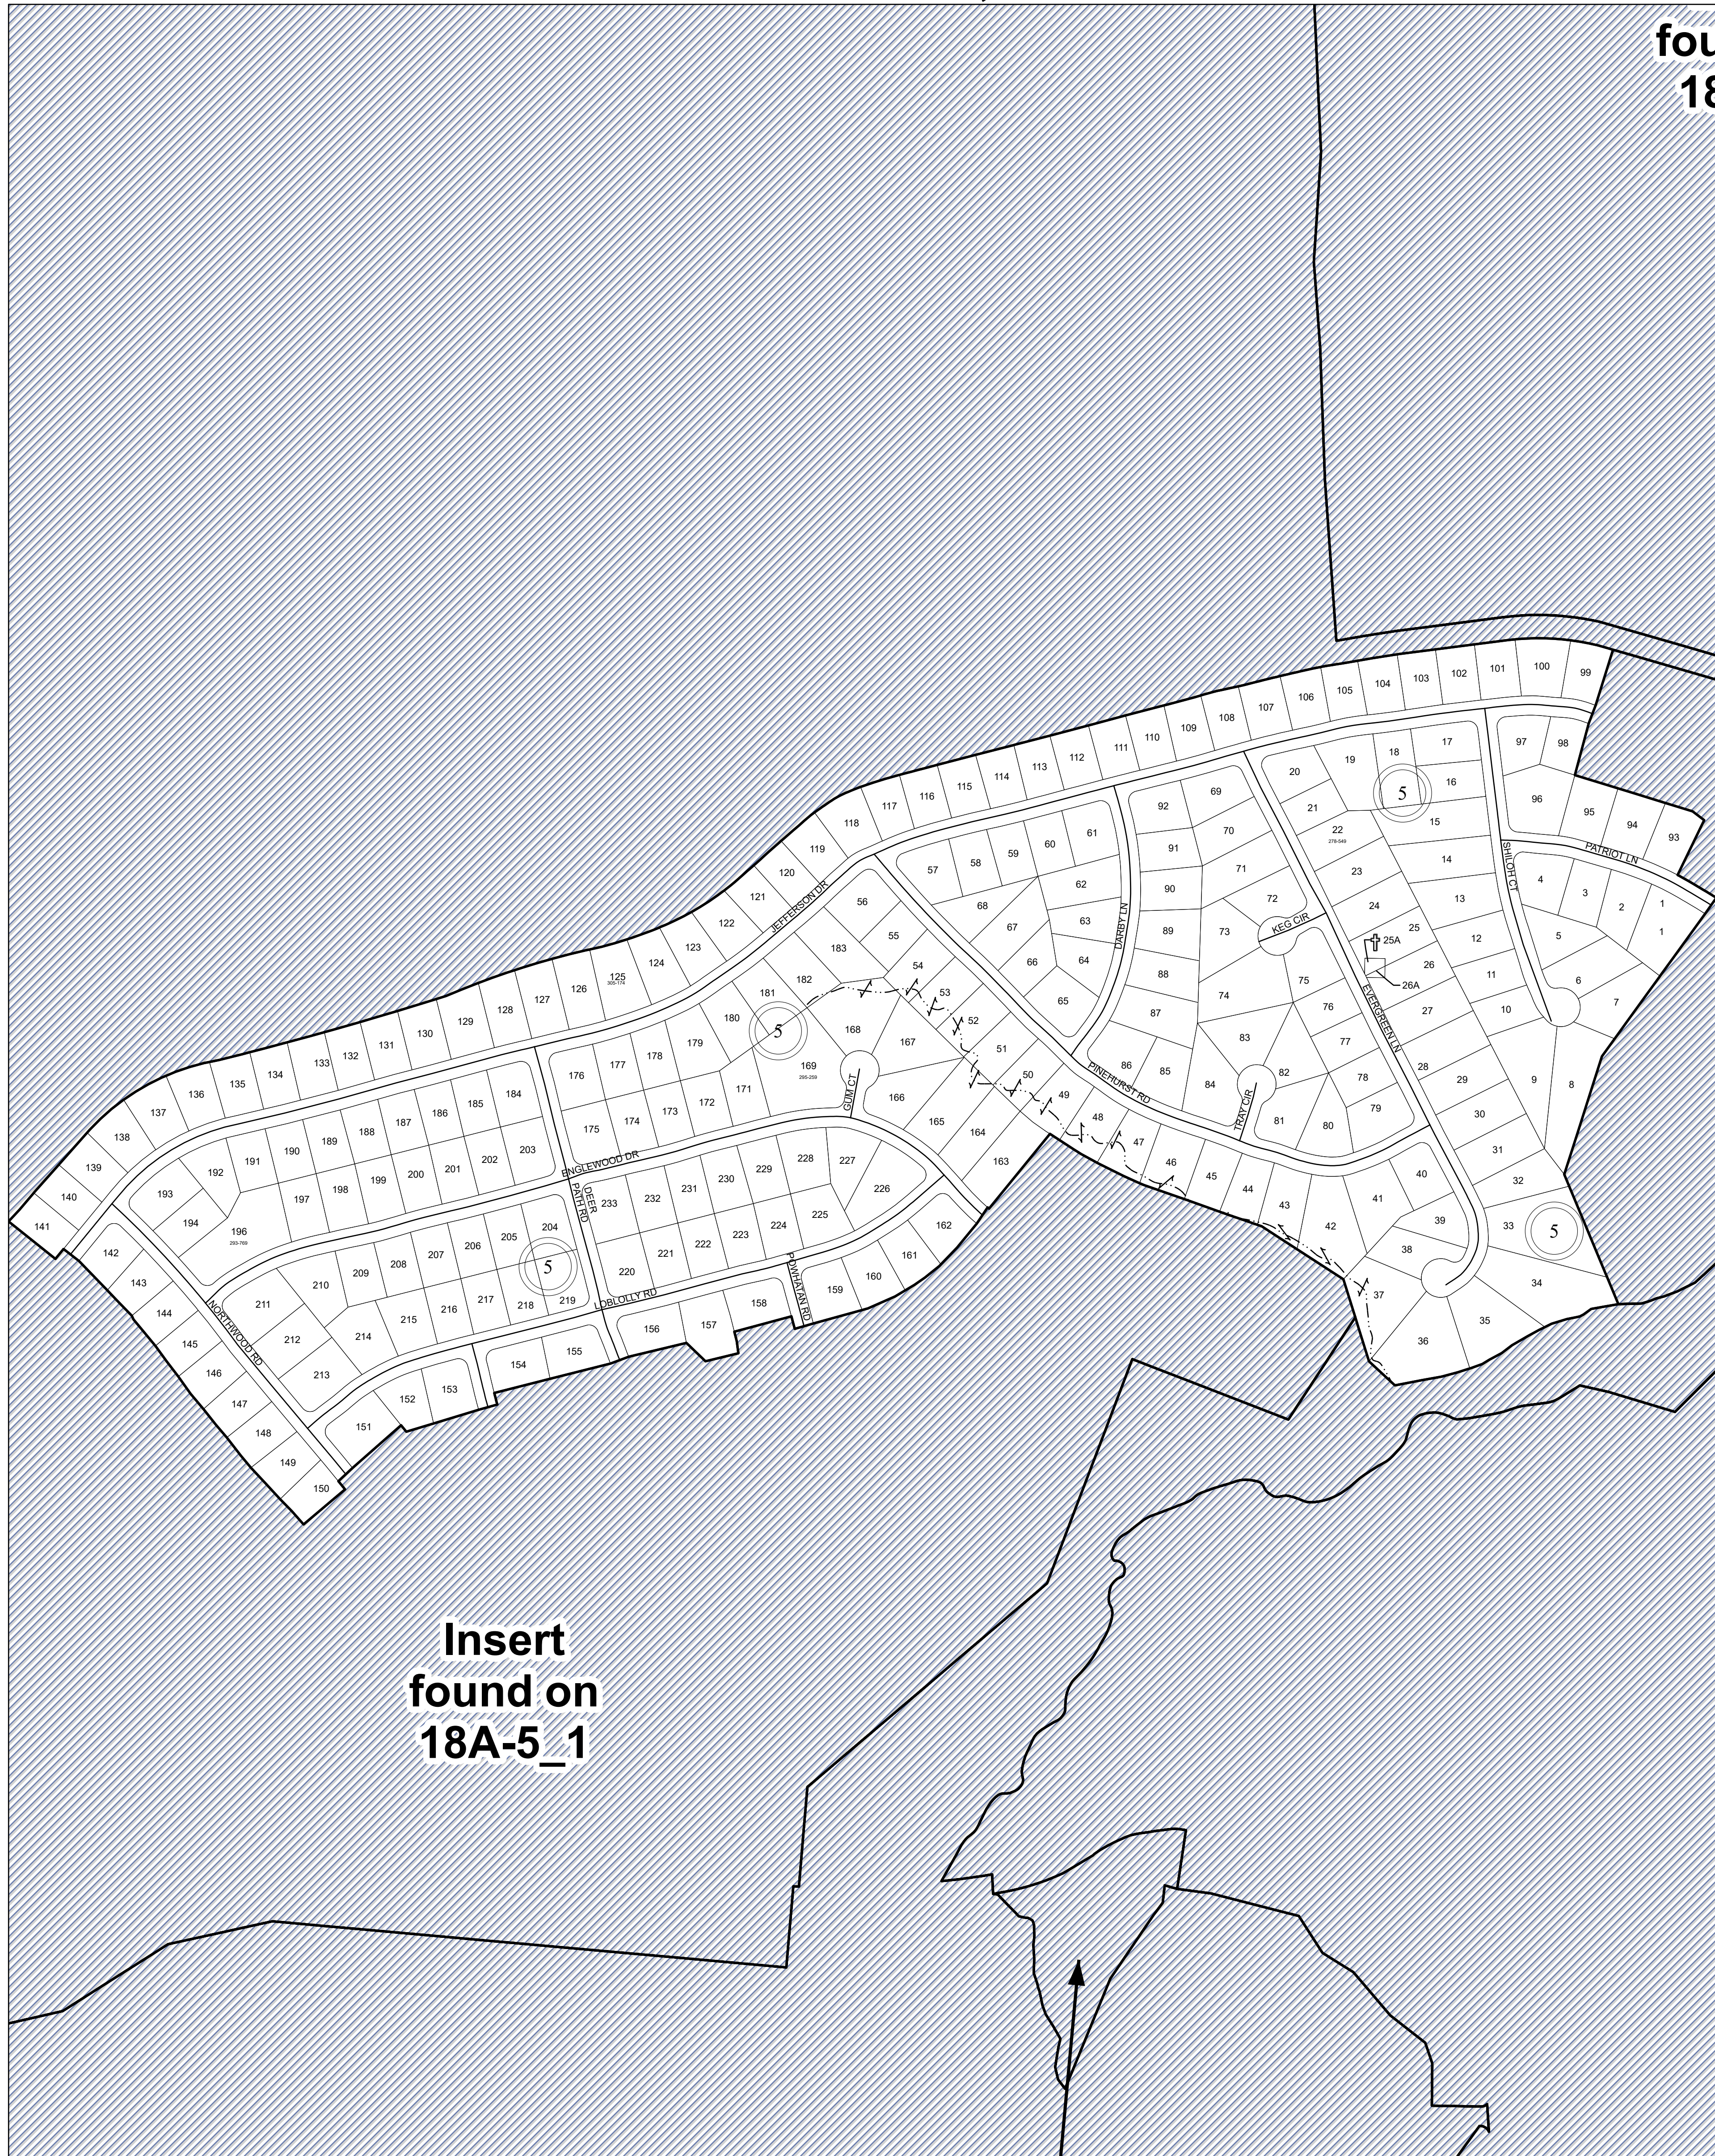

FLUVANNA COUNTY, VIRGINIA

four
18

Insert
found on
18A-5_1

SECTION 18A-5_2

1:2,655

MAP LOCATION

Legend

- Roads
- Waterline
- Waterbodies
- County Boundaries
- Parcels
- Tax Sheet Grid

MATCHING SHEET

REVISION NOTES

Printed by Hurt & Proffitt, Inc. on: 4/3/2024
Data updated as of: 12/31/2023