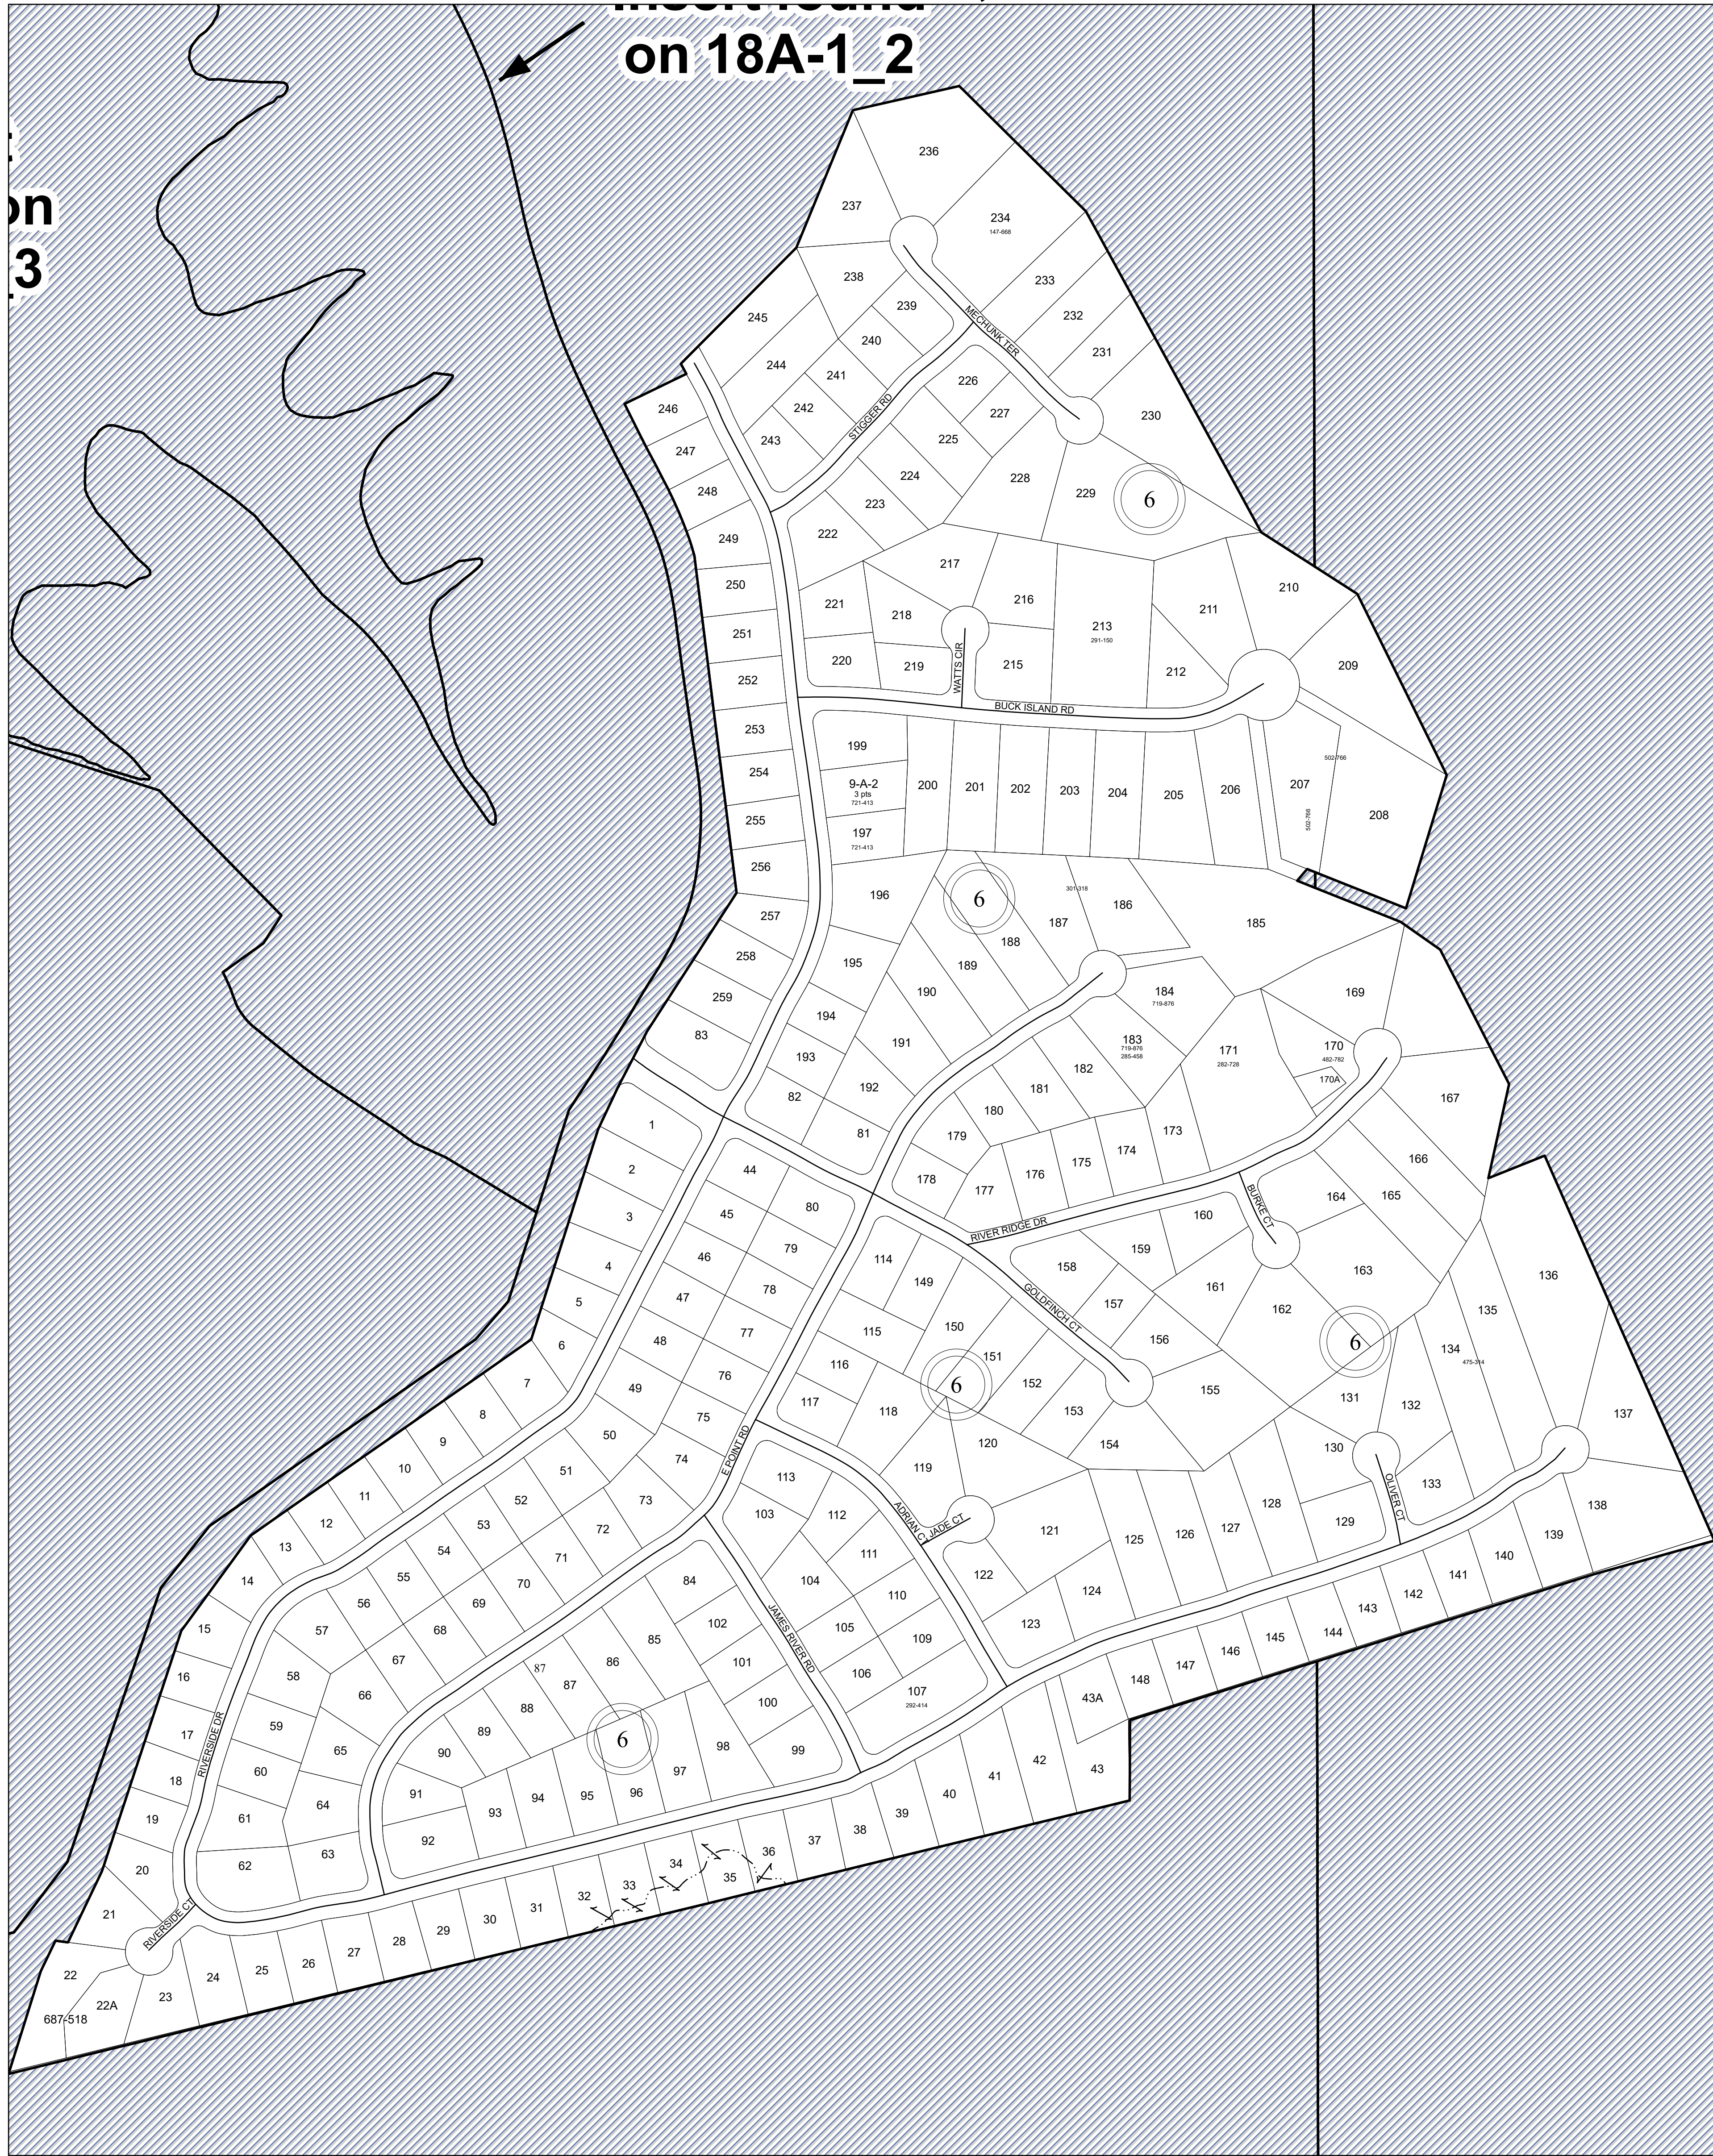

FLUVANNA COUNTY, VIRGINIA

on 18A-1_2

SECTION 18A-6

MAP LOCATION

Legend

- Roads
- Waterline
- Waterbodies
- County Boundaries
- Parcels
- Tax Sheet Grid

1:2,164

REVISION NOTES

Printed by Hurt & Proffitt, Inc. on: 4/3/2024
Data updated as of: 12/31/2023

MATCHING SHEET