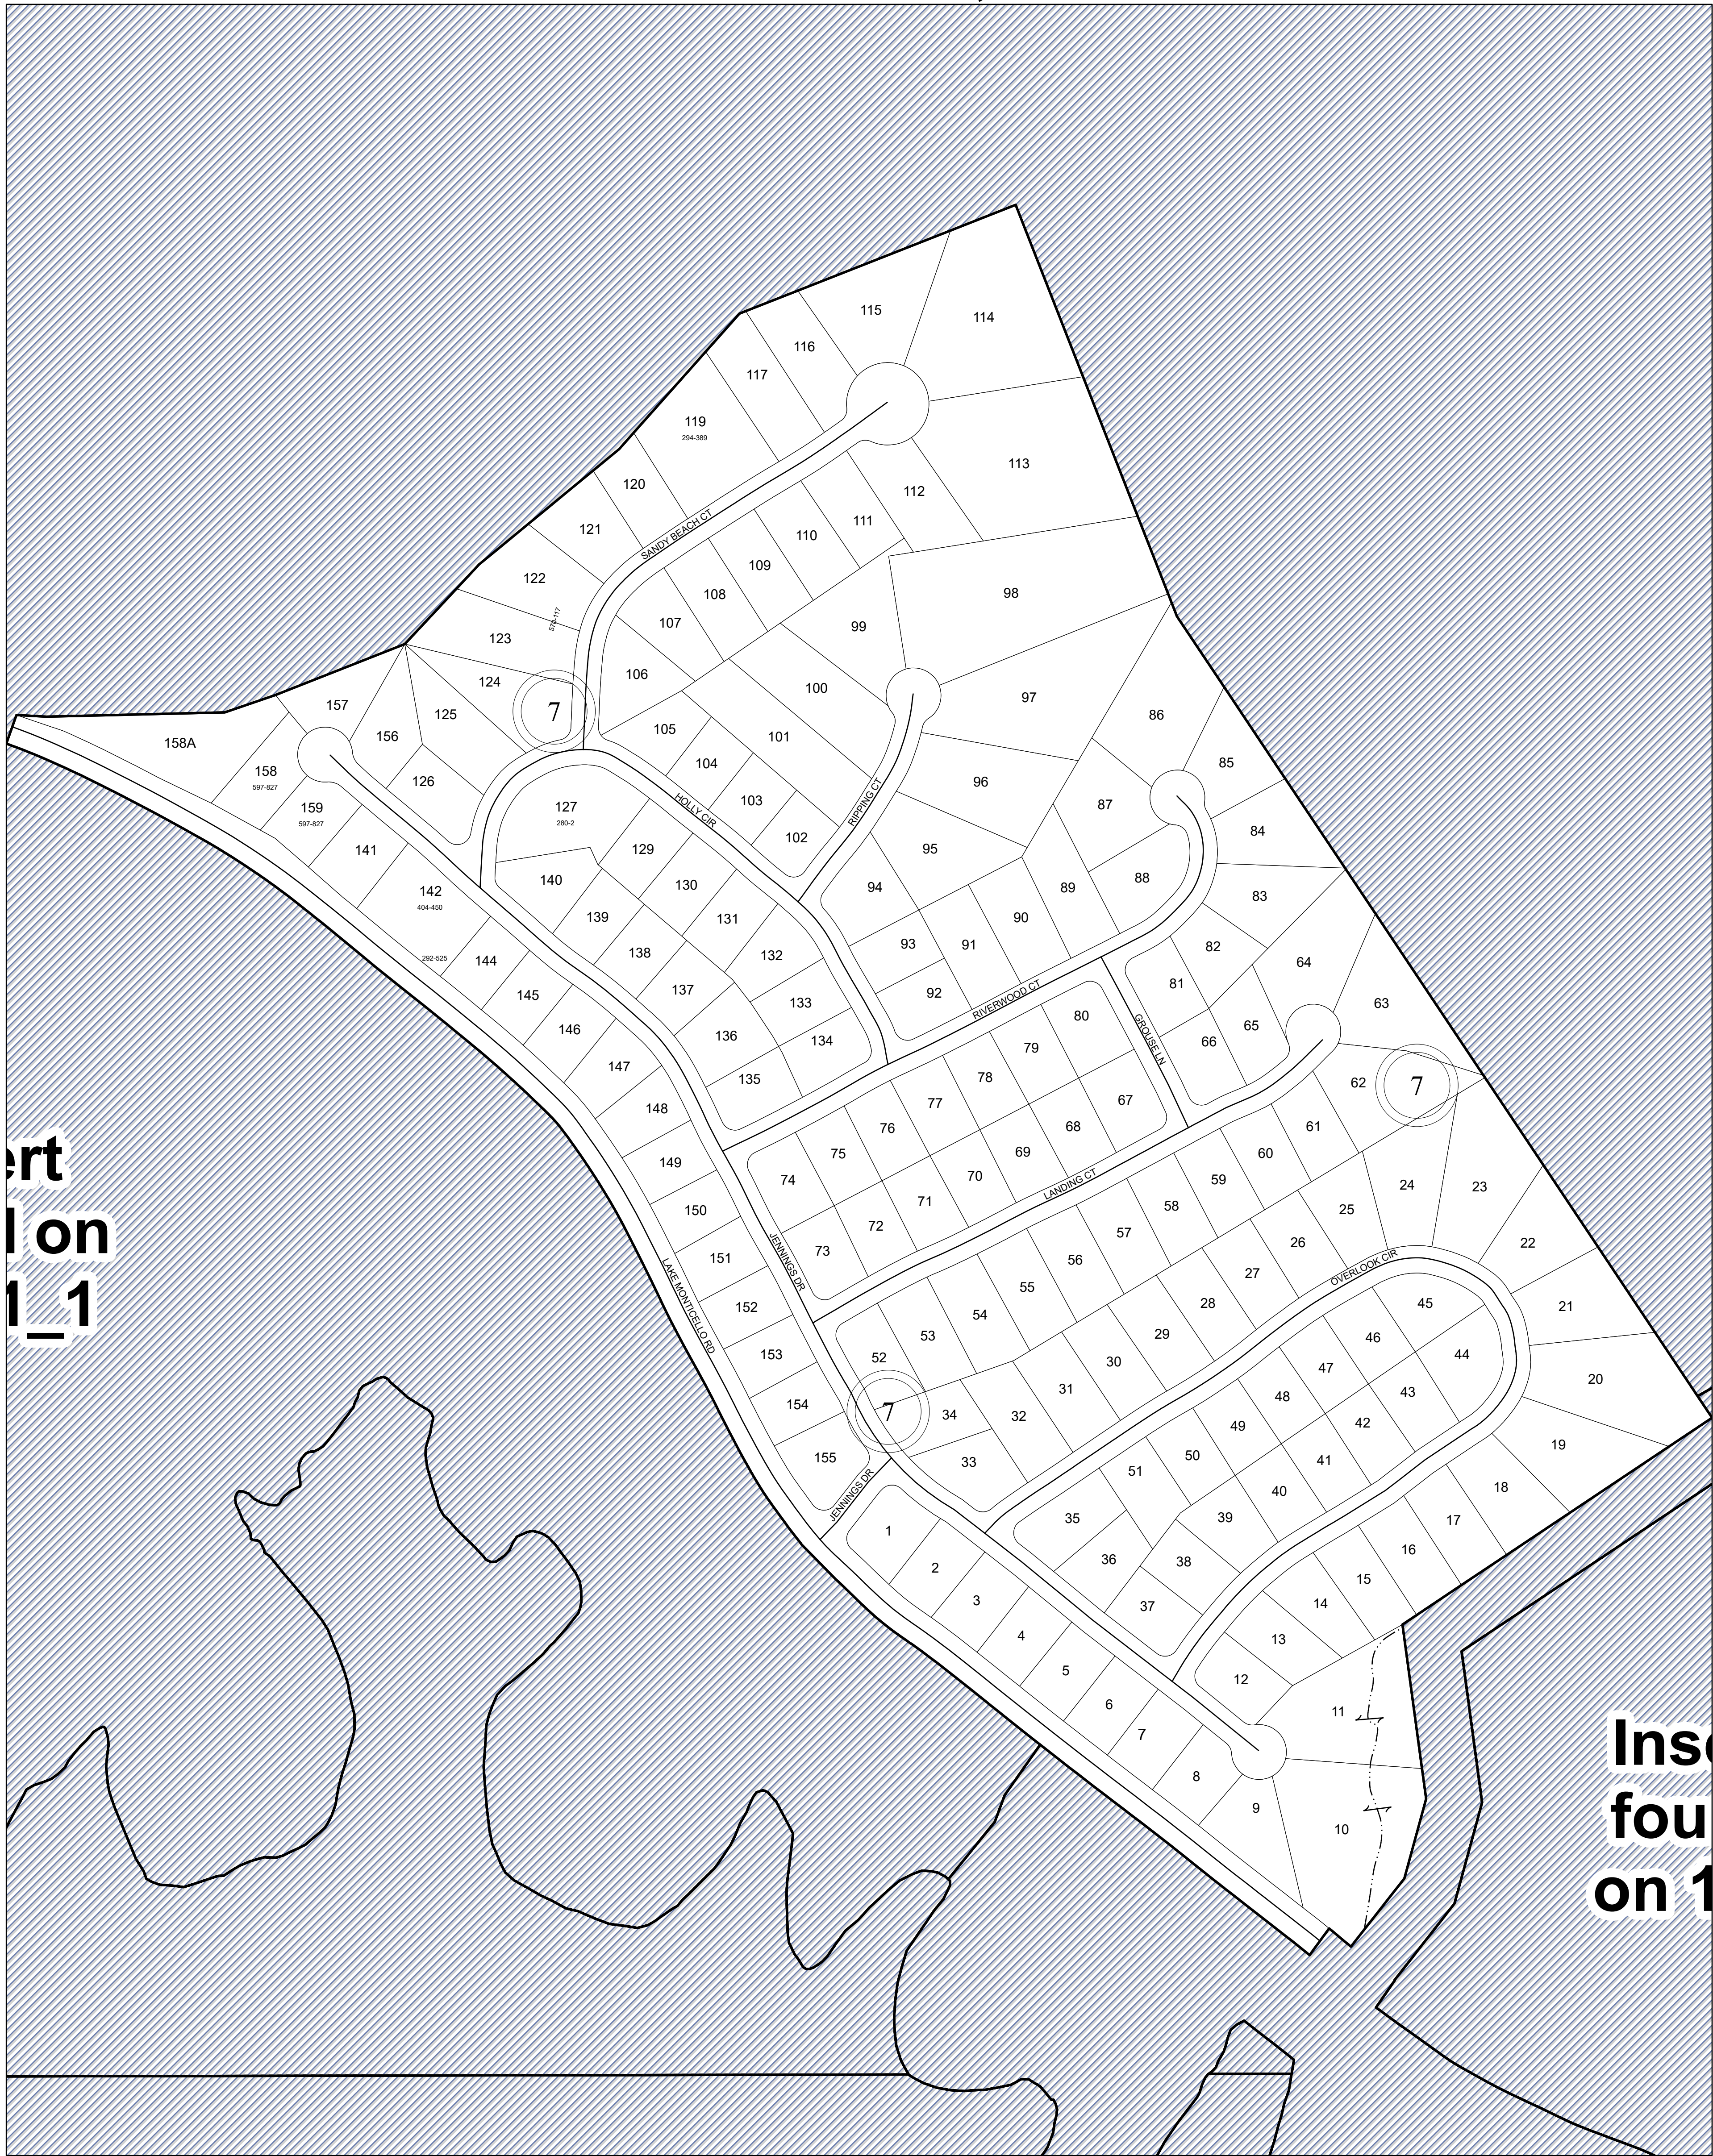

FLUVANNA COUNTY, VIRGINIA

Part
on
1_1

Inset
four
on 1

SECTION 18A-7

1:1,871

MAP LOCATION

Legend

- Roads
- Waterline
- Waterbodies
- County Boundaries
- Parcels
- Tax Sheet Grid

MATCHING SHEET

REVISION NOTES

Printed by Hurt & Proffitt, Inc. on: 4/3/2024
Data updated as of: 12/31/2023