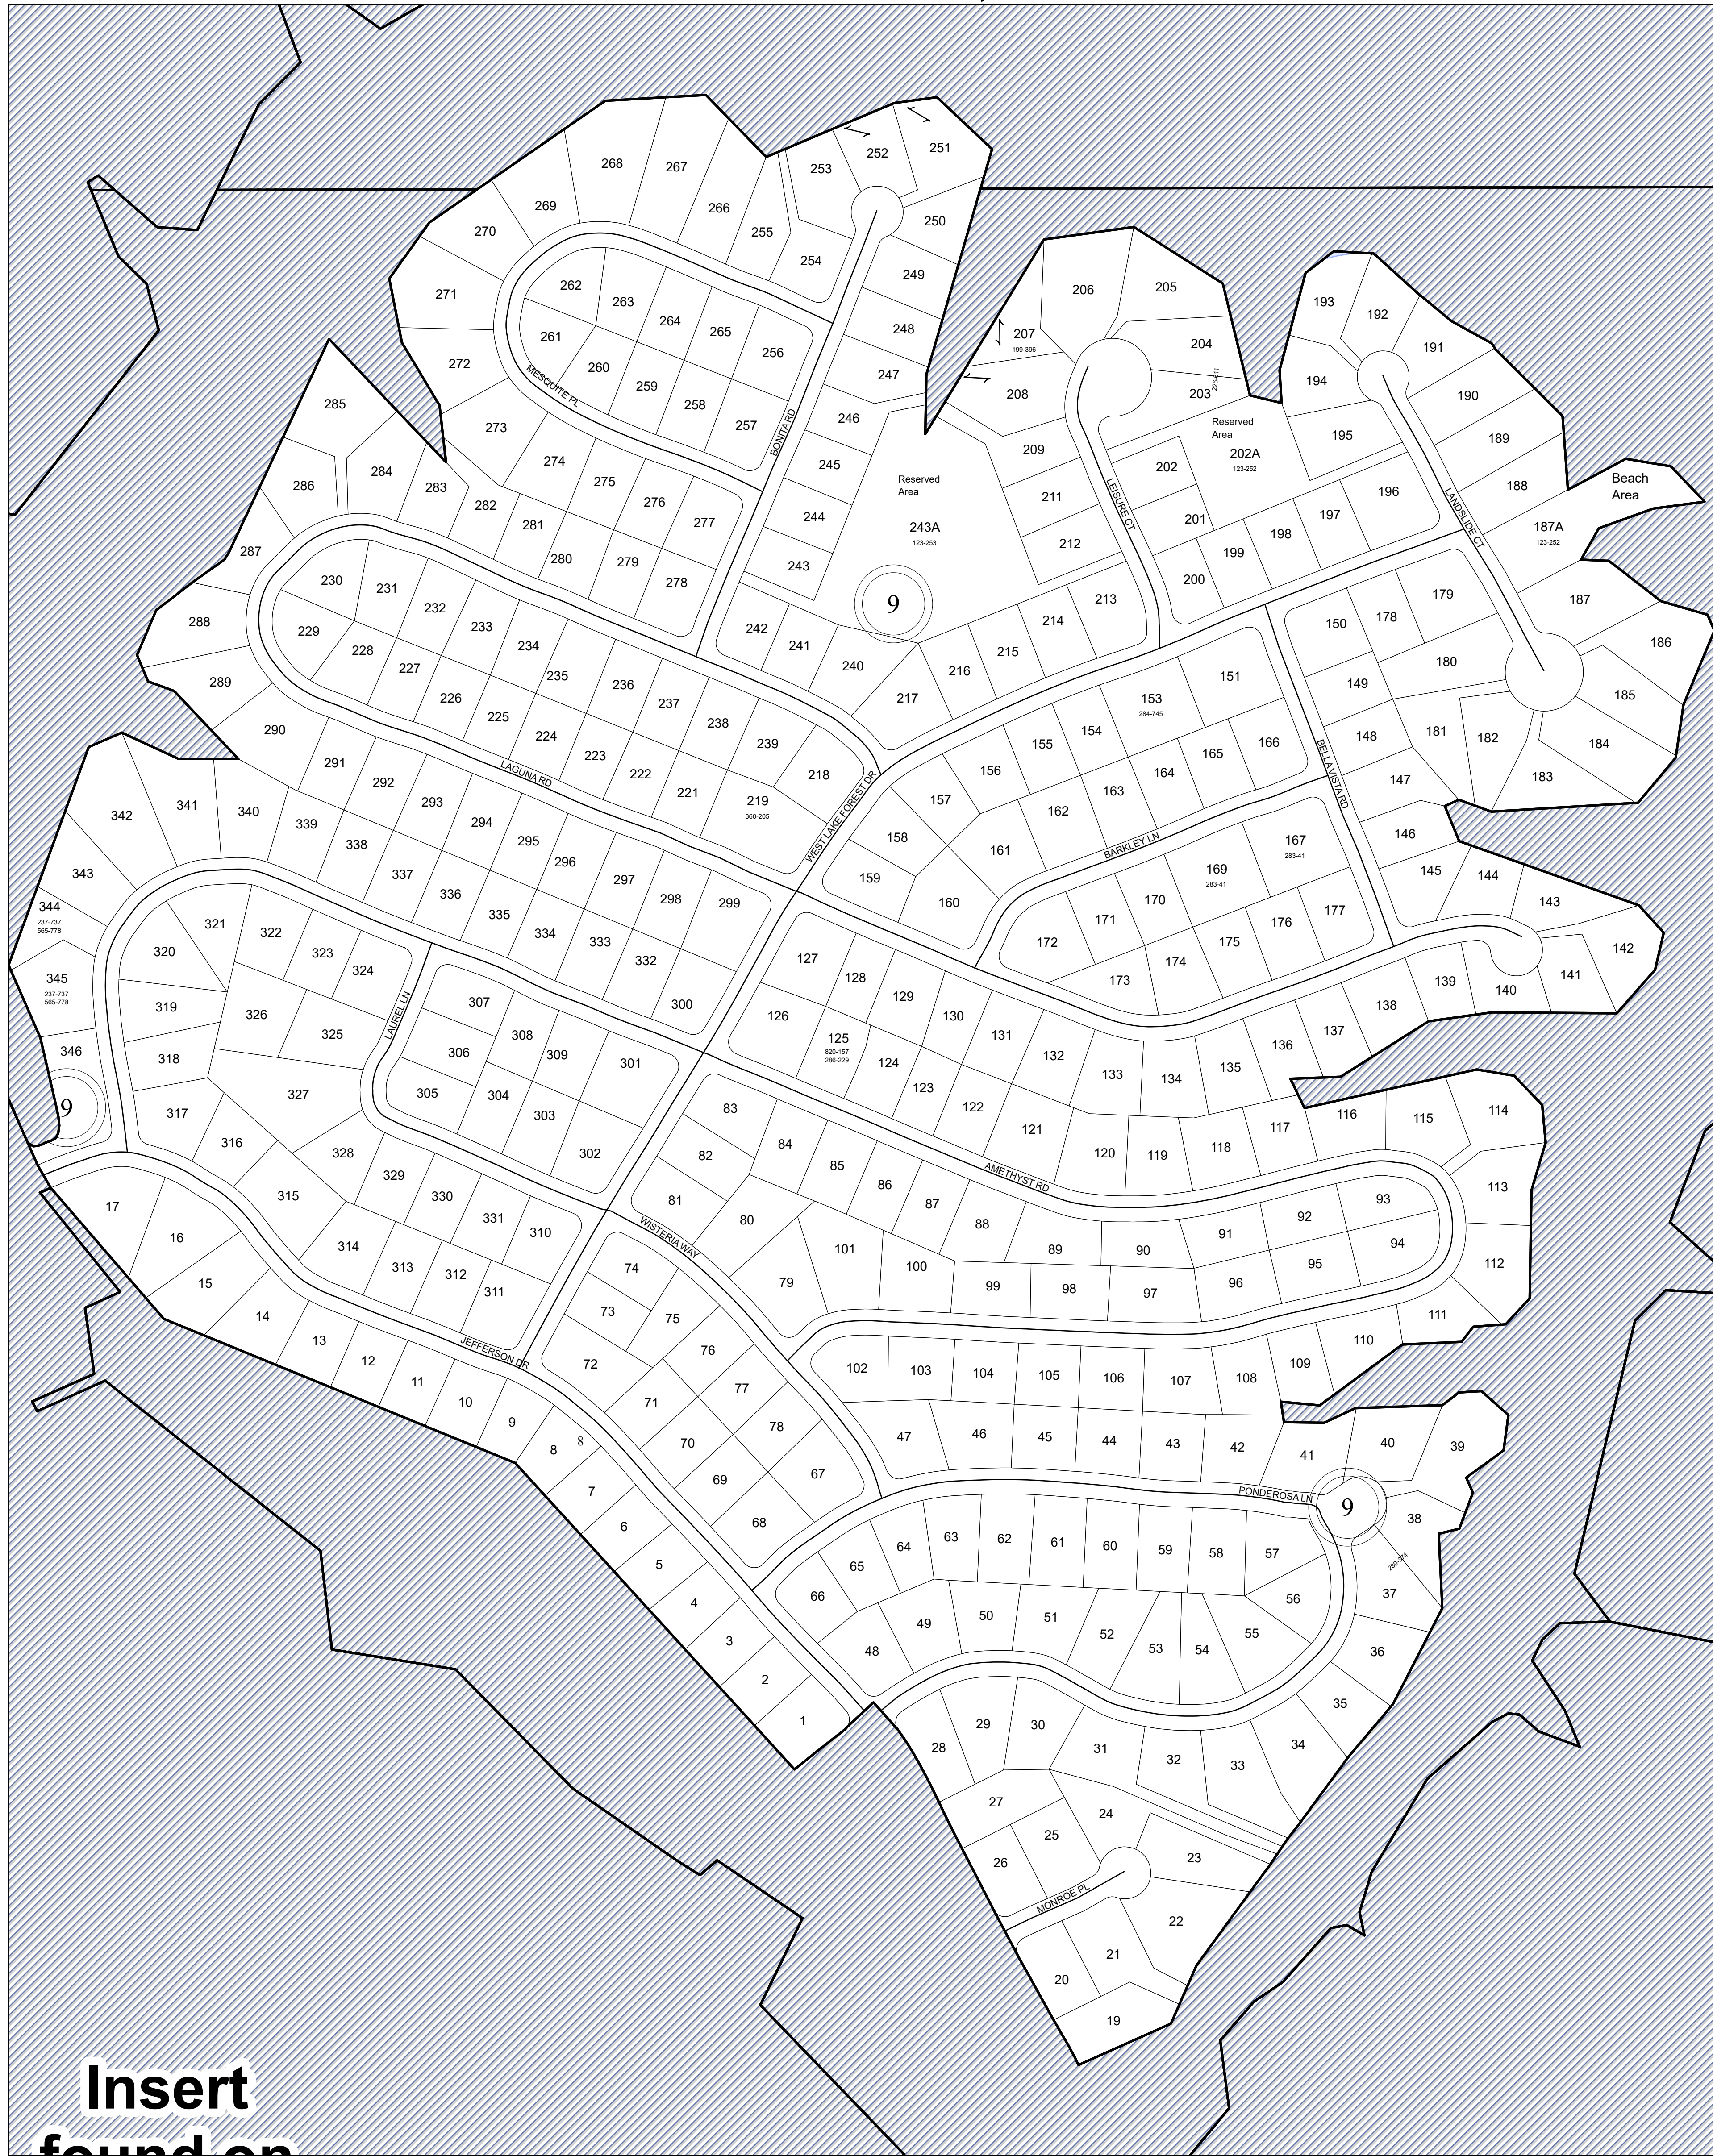

# FLUVANNA COUNTY, VIRGINIA

**Insert  
found on**

## SECTION 18A-9

1:1,977

MAP LOCATION

### Legend

- Roads
- Waterline
- Waterbodies
- County Boundaries
- Parcels
- Tax Sheet Grid

MATCHING SHEET