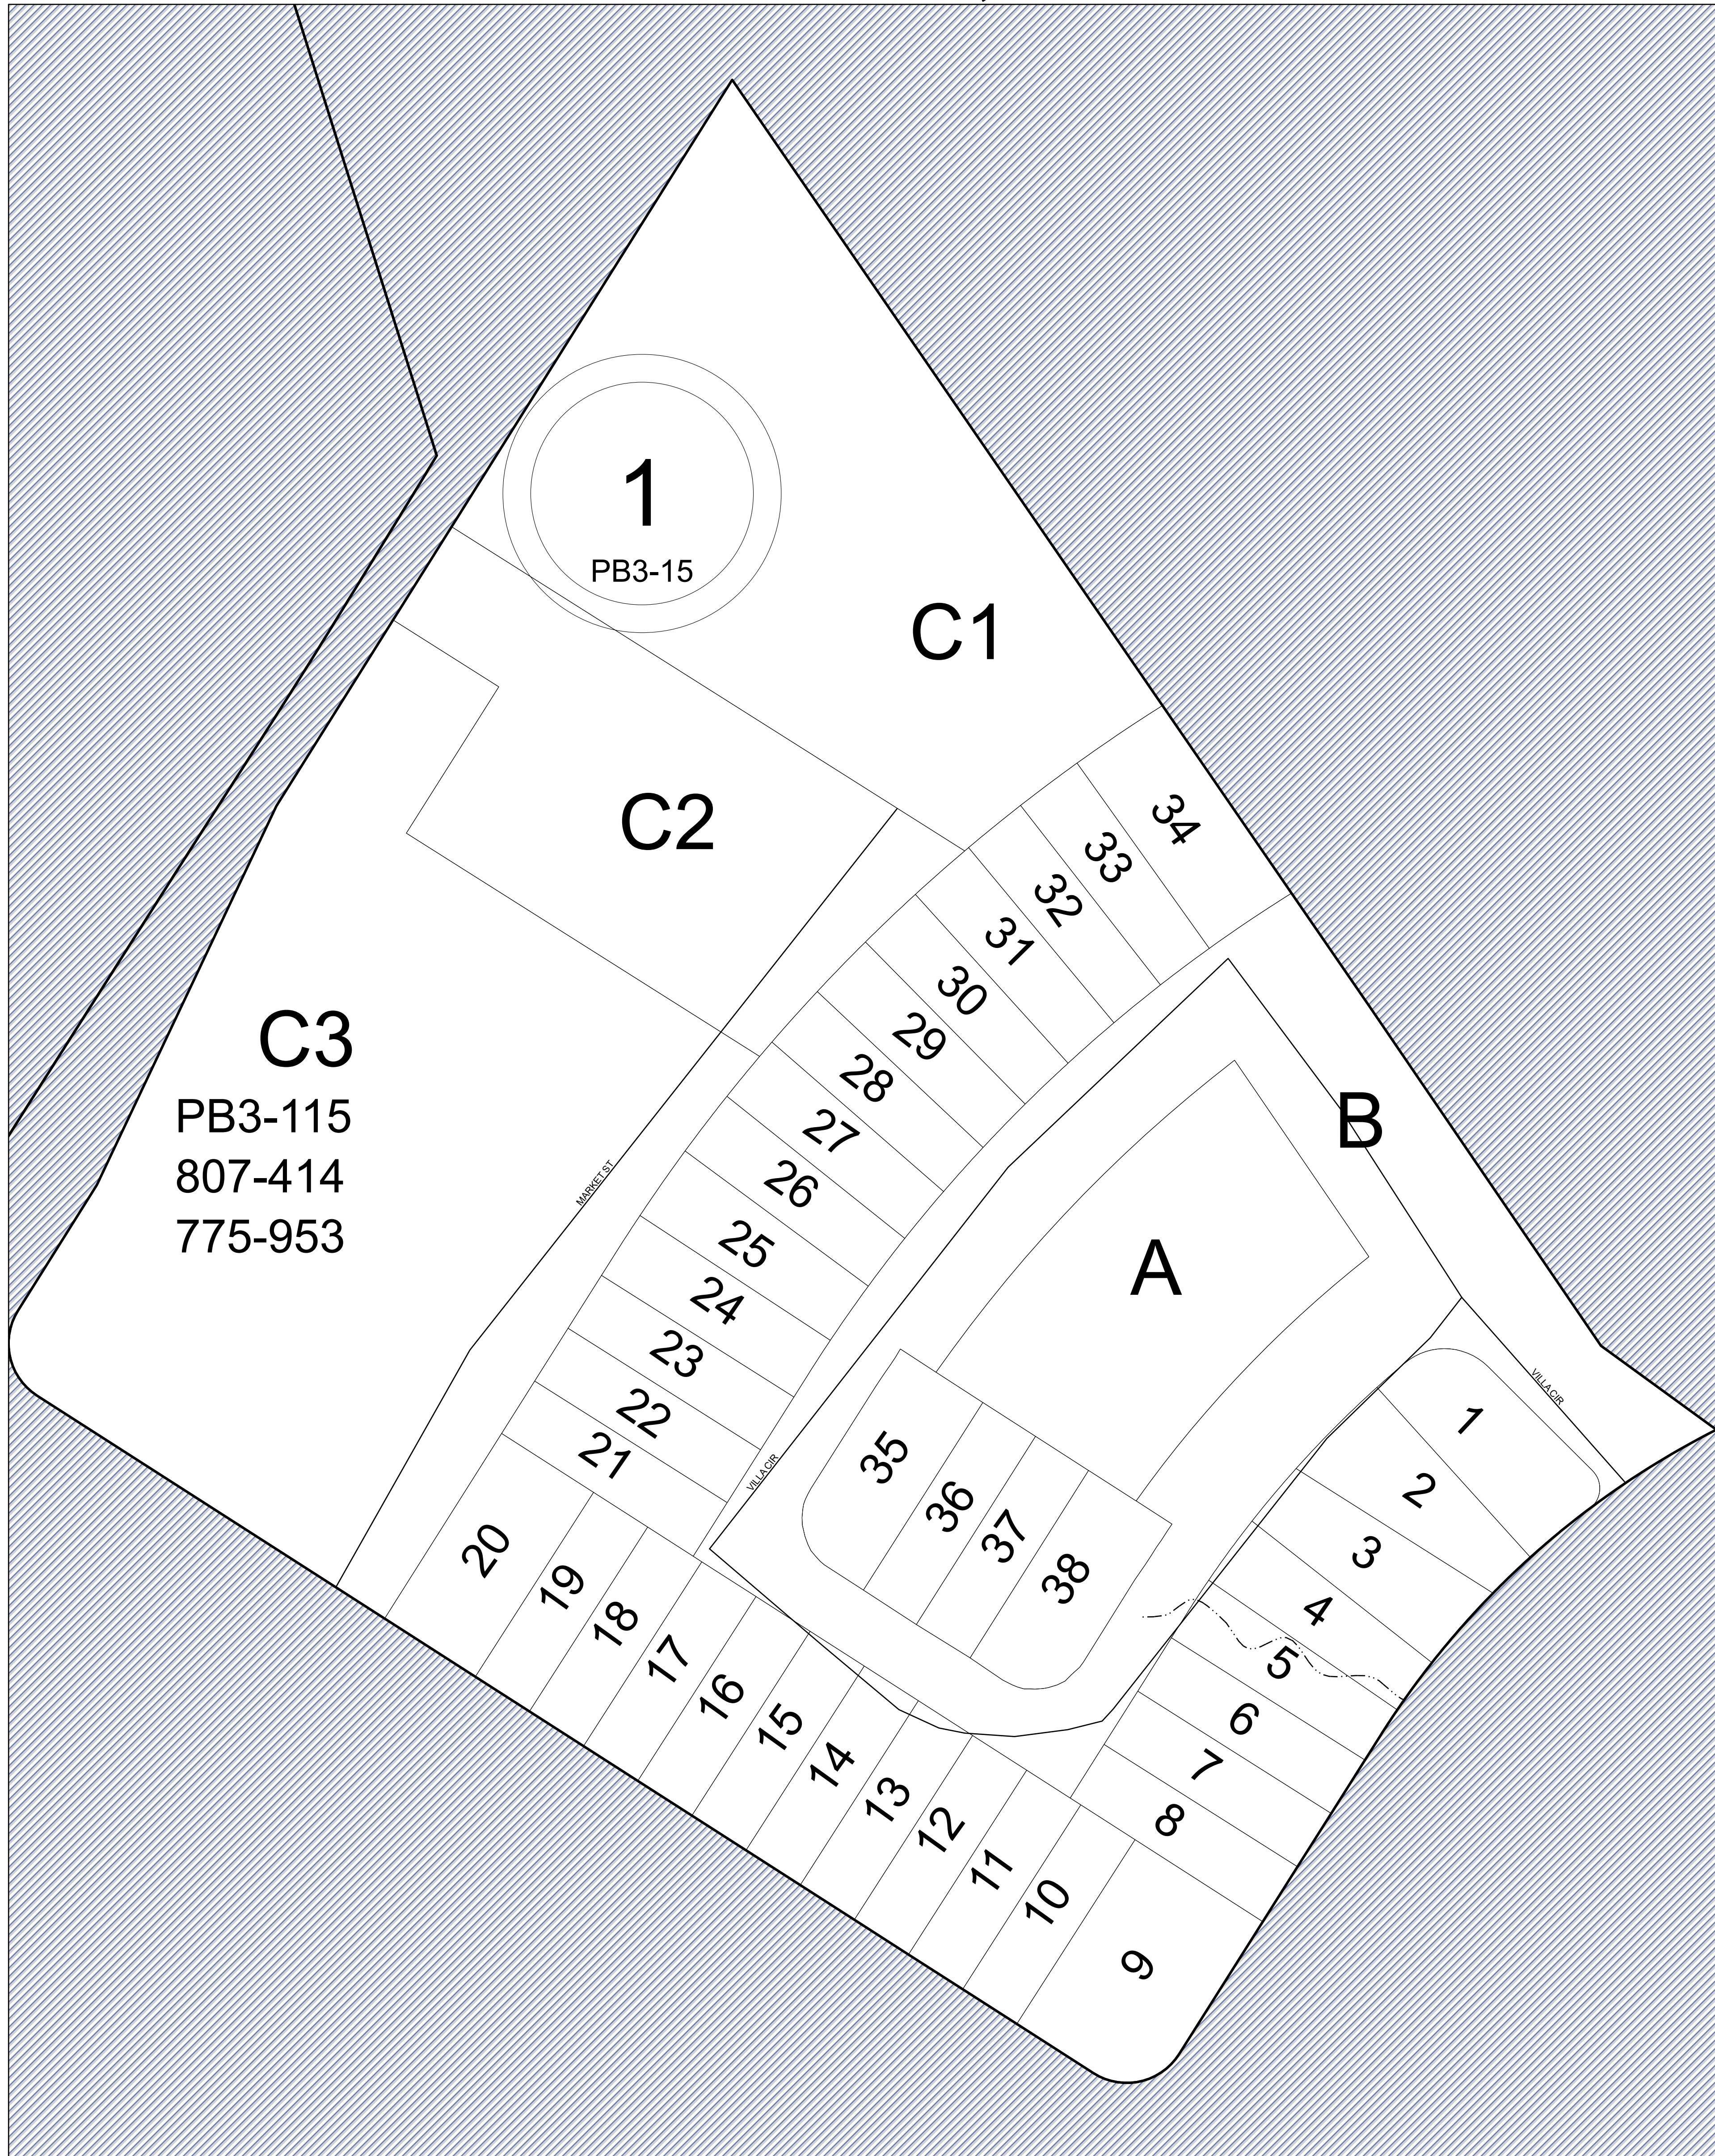

FLUVANNA COUNTY, VIRGINIA

C3
PB3-115
807-414
775-953

SECTION 18C

MAP LOCATION

Legend

- Roads
- Waterline
- Waterbodies
- County Boundaries
- Parcels
- Tax Sheet Grid

1:416

REVISION NOTES

Printed by Hurt & Proffitt, Inc. on: 4/3/2024
Data updated as of: 12/31/2023

MATCHING SHEET