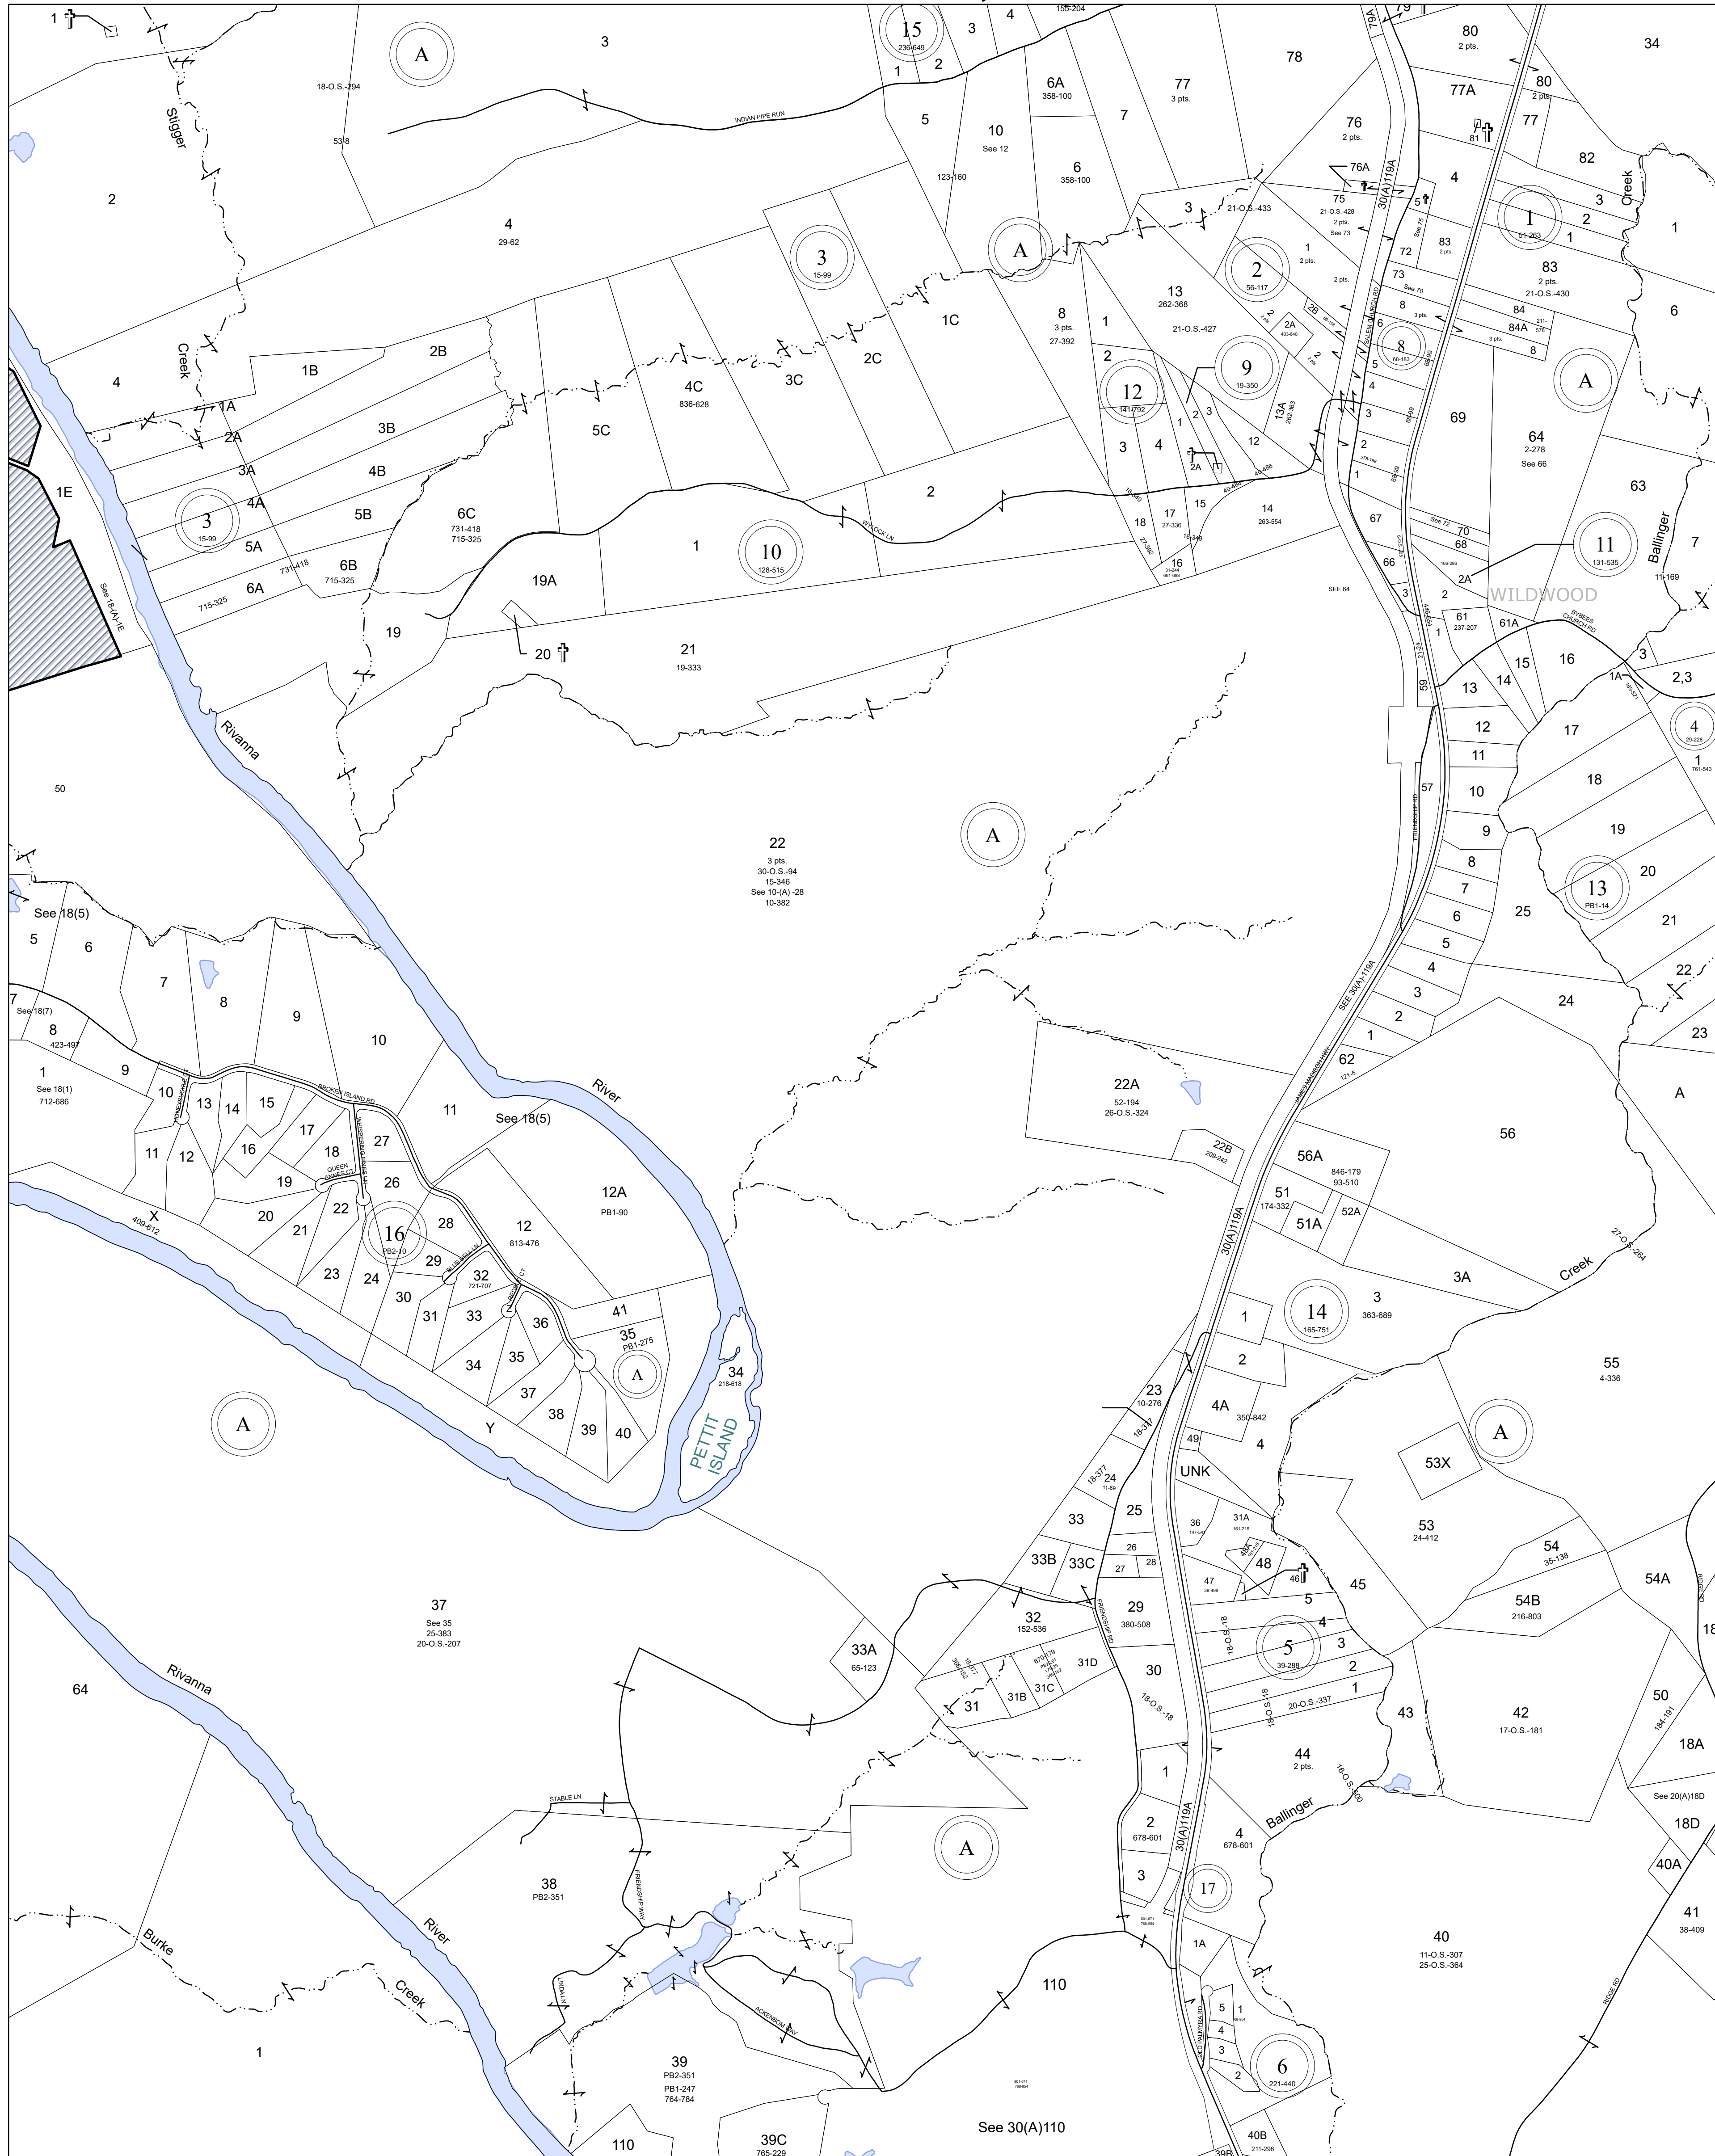

FLUVANNA COUNTY, VIRGINIA

SECTION 19

1:7,200

MAP LOCATION

Legend

- Roads
- Waterline
- Waterbodies
- County Boundaries
- Parcels
- Tax Sheet Grid

MATCHING SHEET

REVISION NOTES