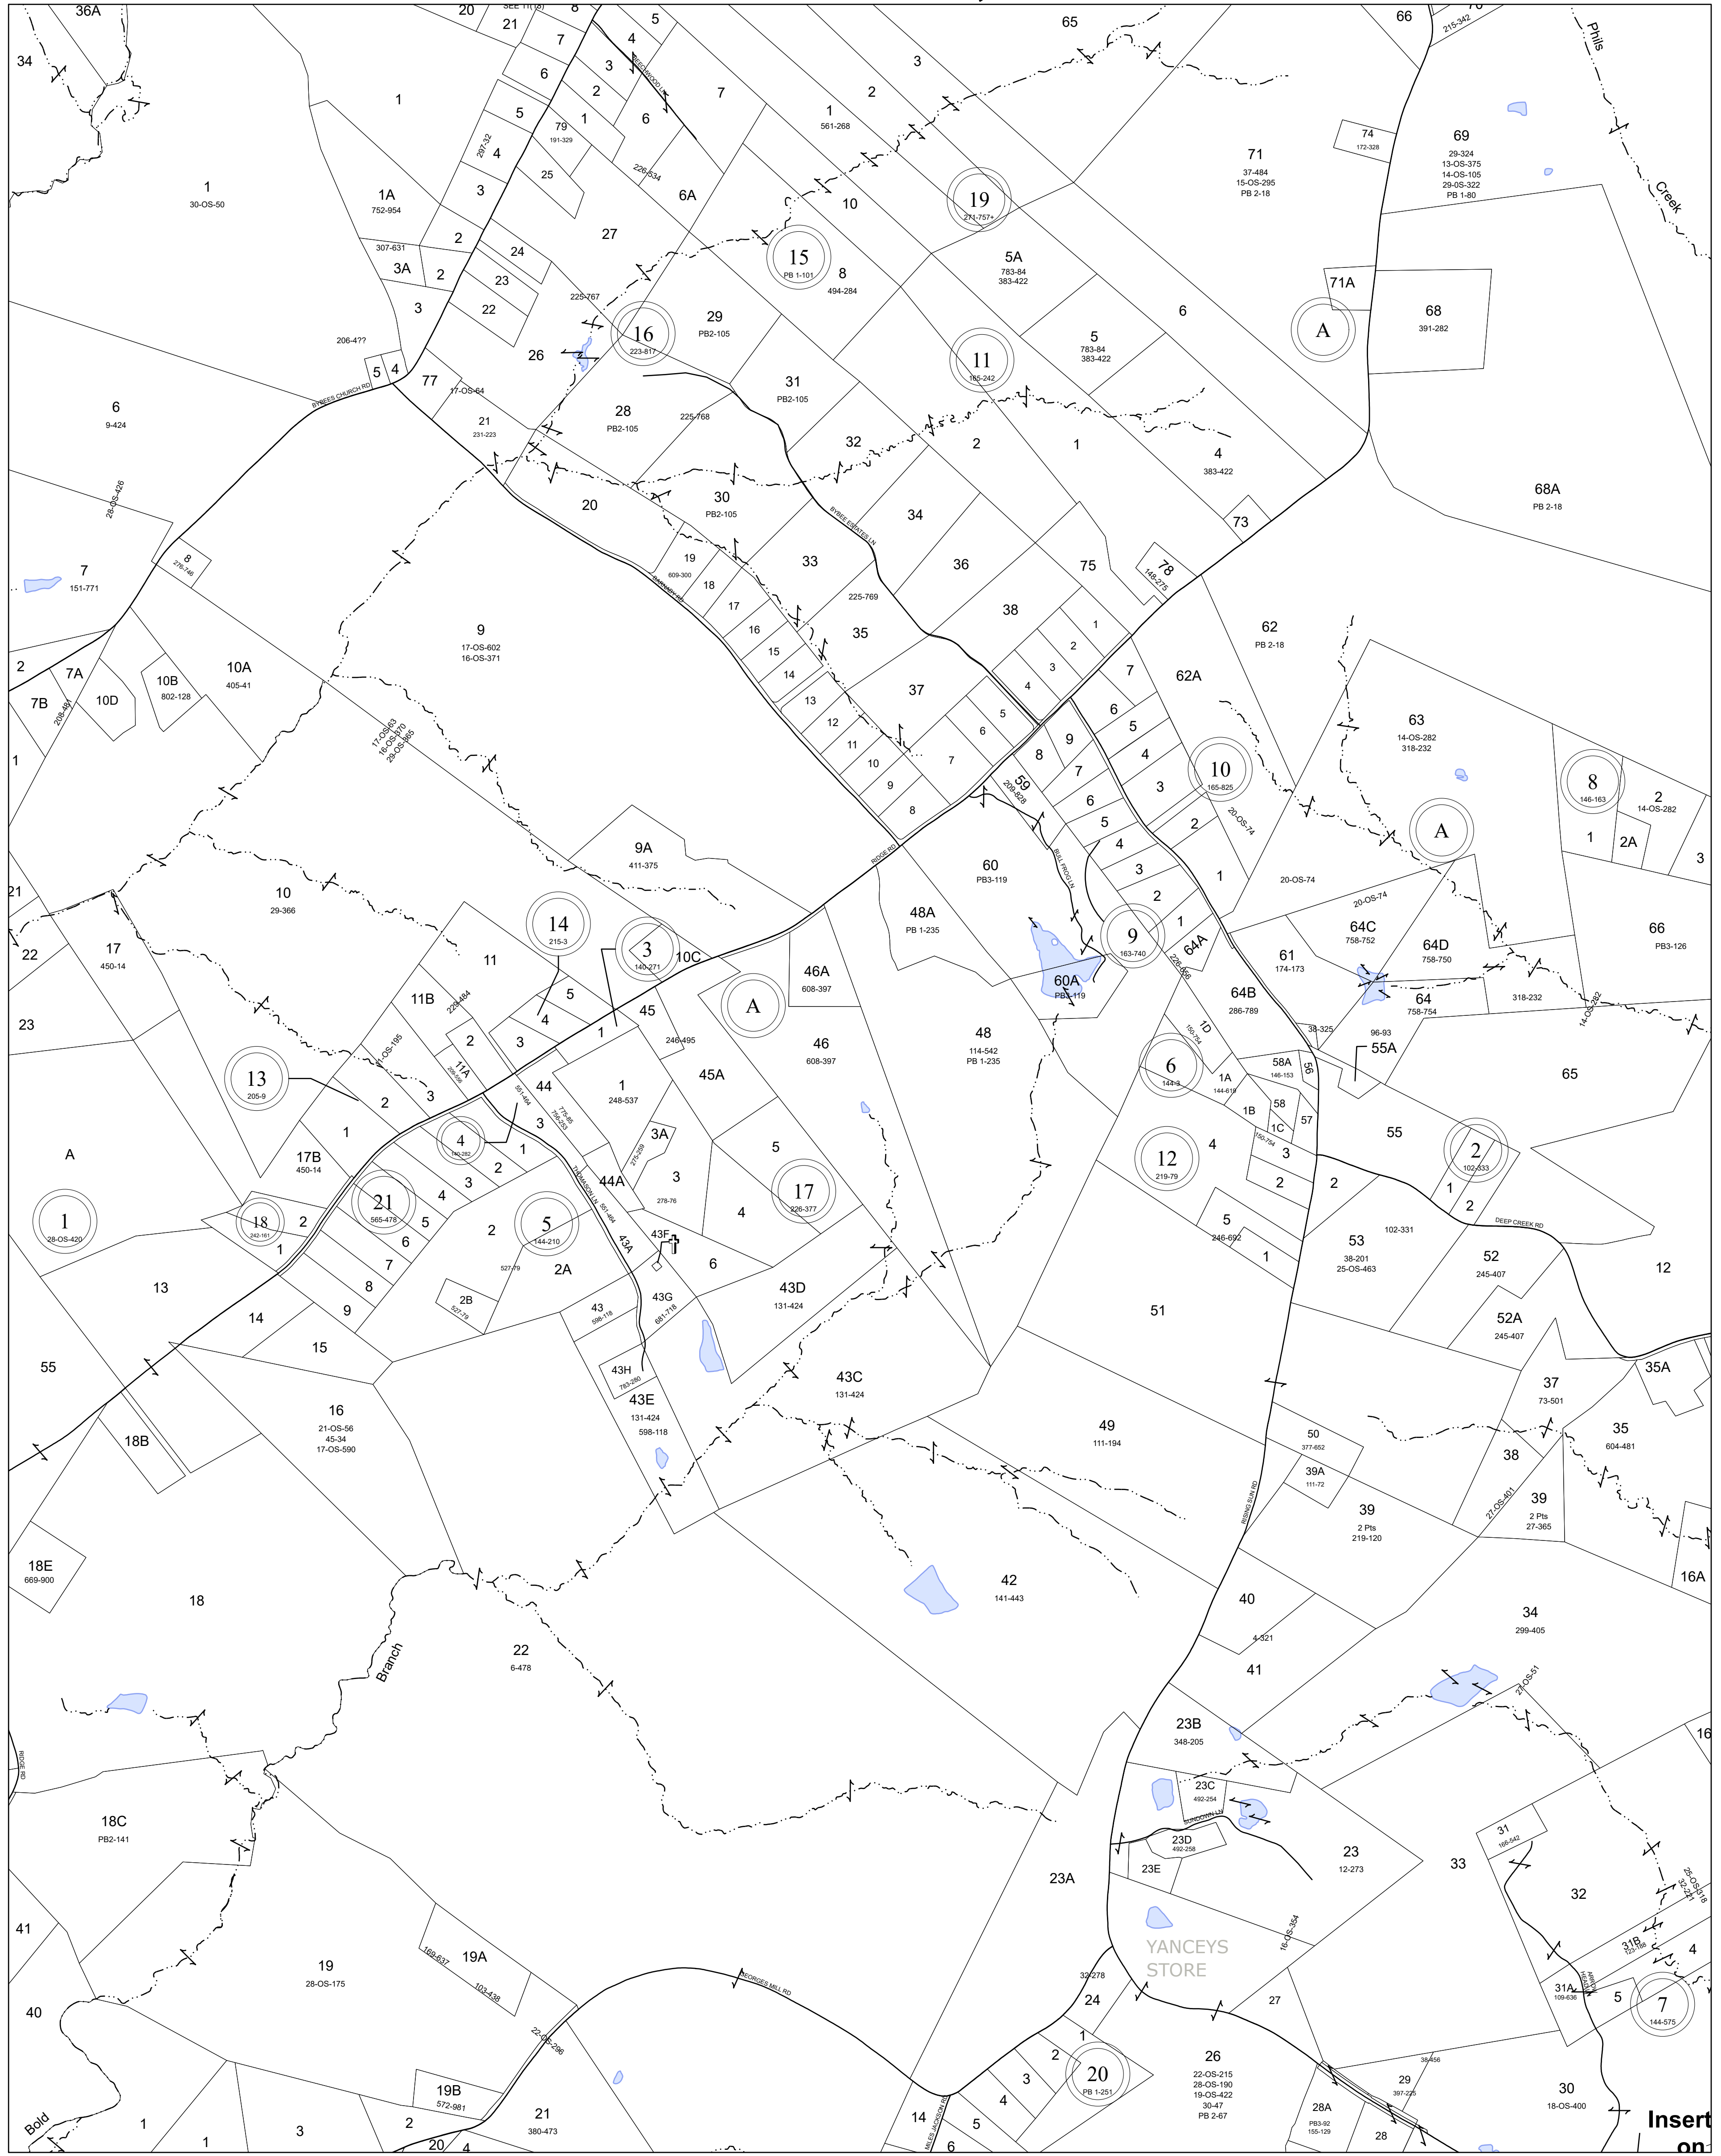

FLUVANNA COUNTY, VIRGINIA

SECTION 20

1:7,200

MAP LOCATION

Legend

- Roads
- Waterline
- Waterbodies
- County Boundaries
- Parcels
- Tax Sheet Grid

MATCHING SHEET

10	11	12
19		21
30	31	32