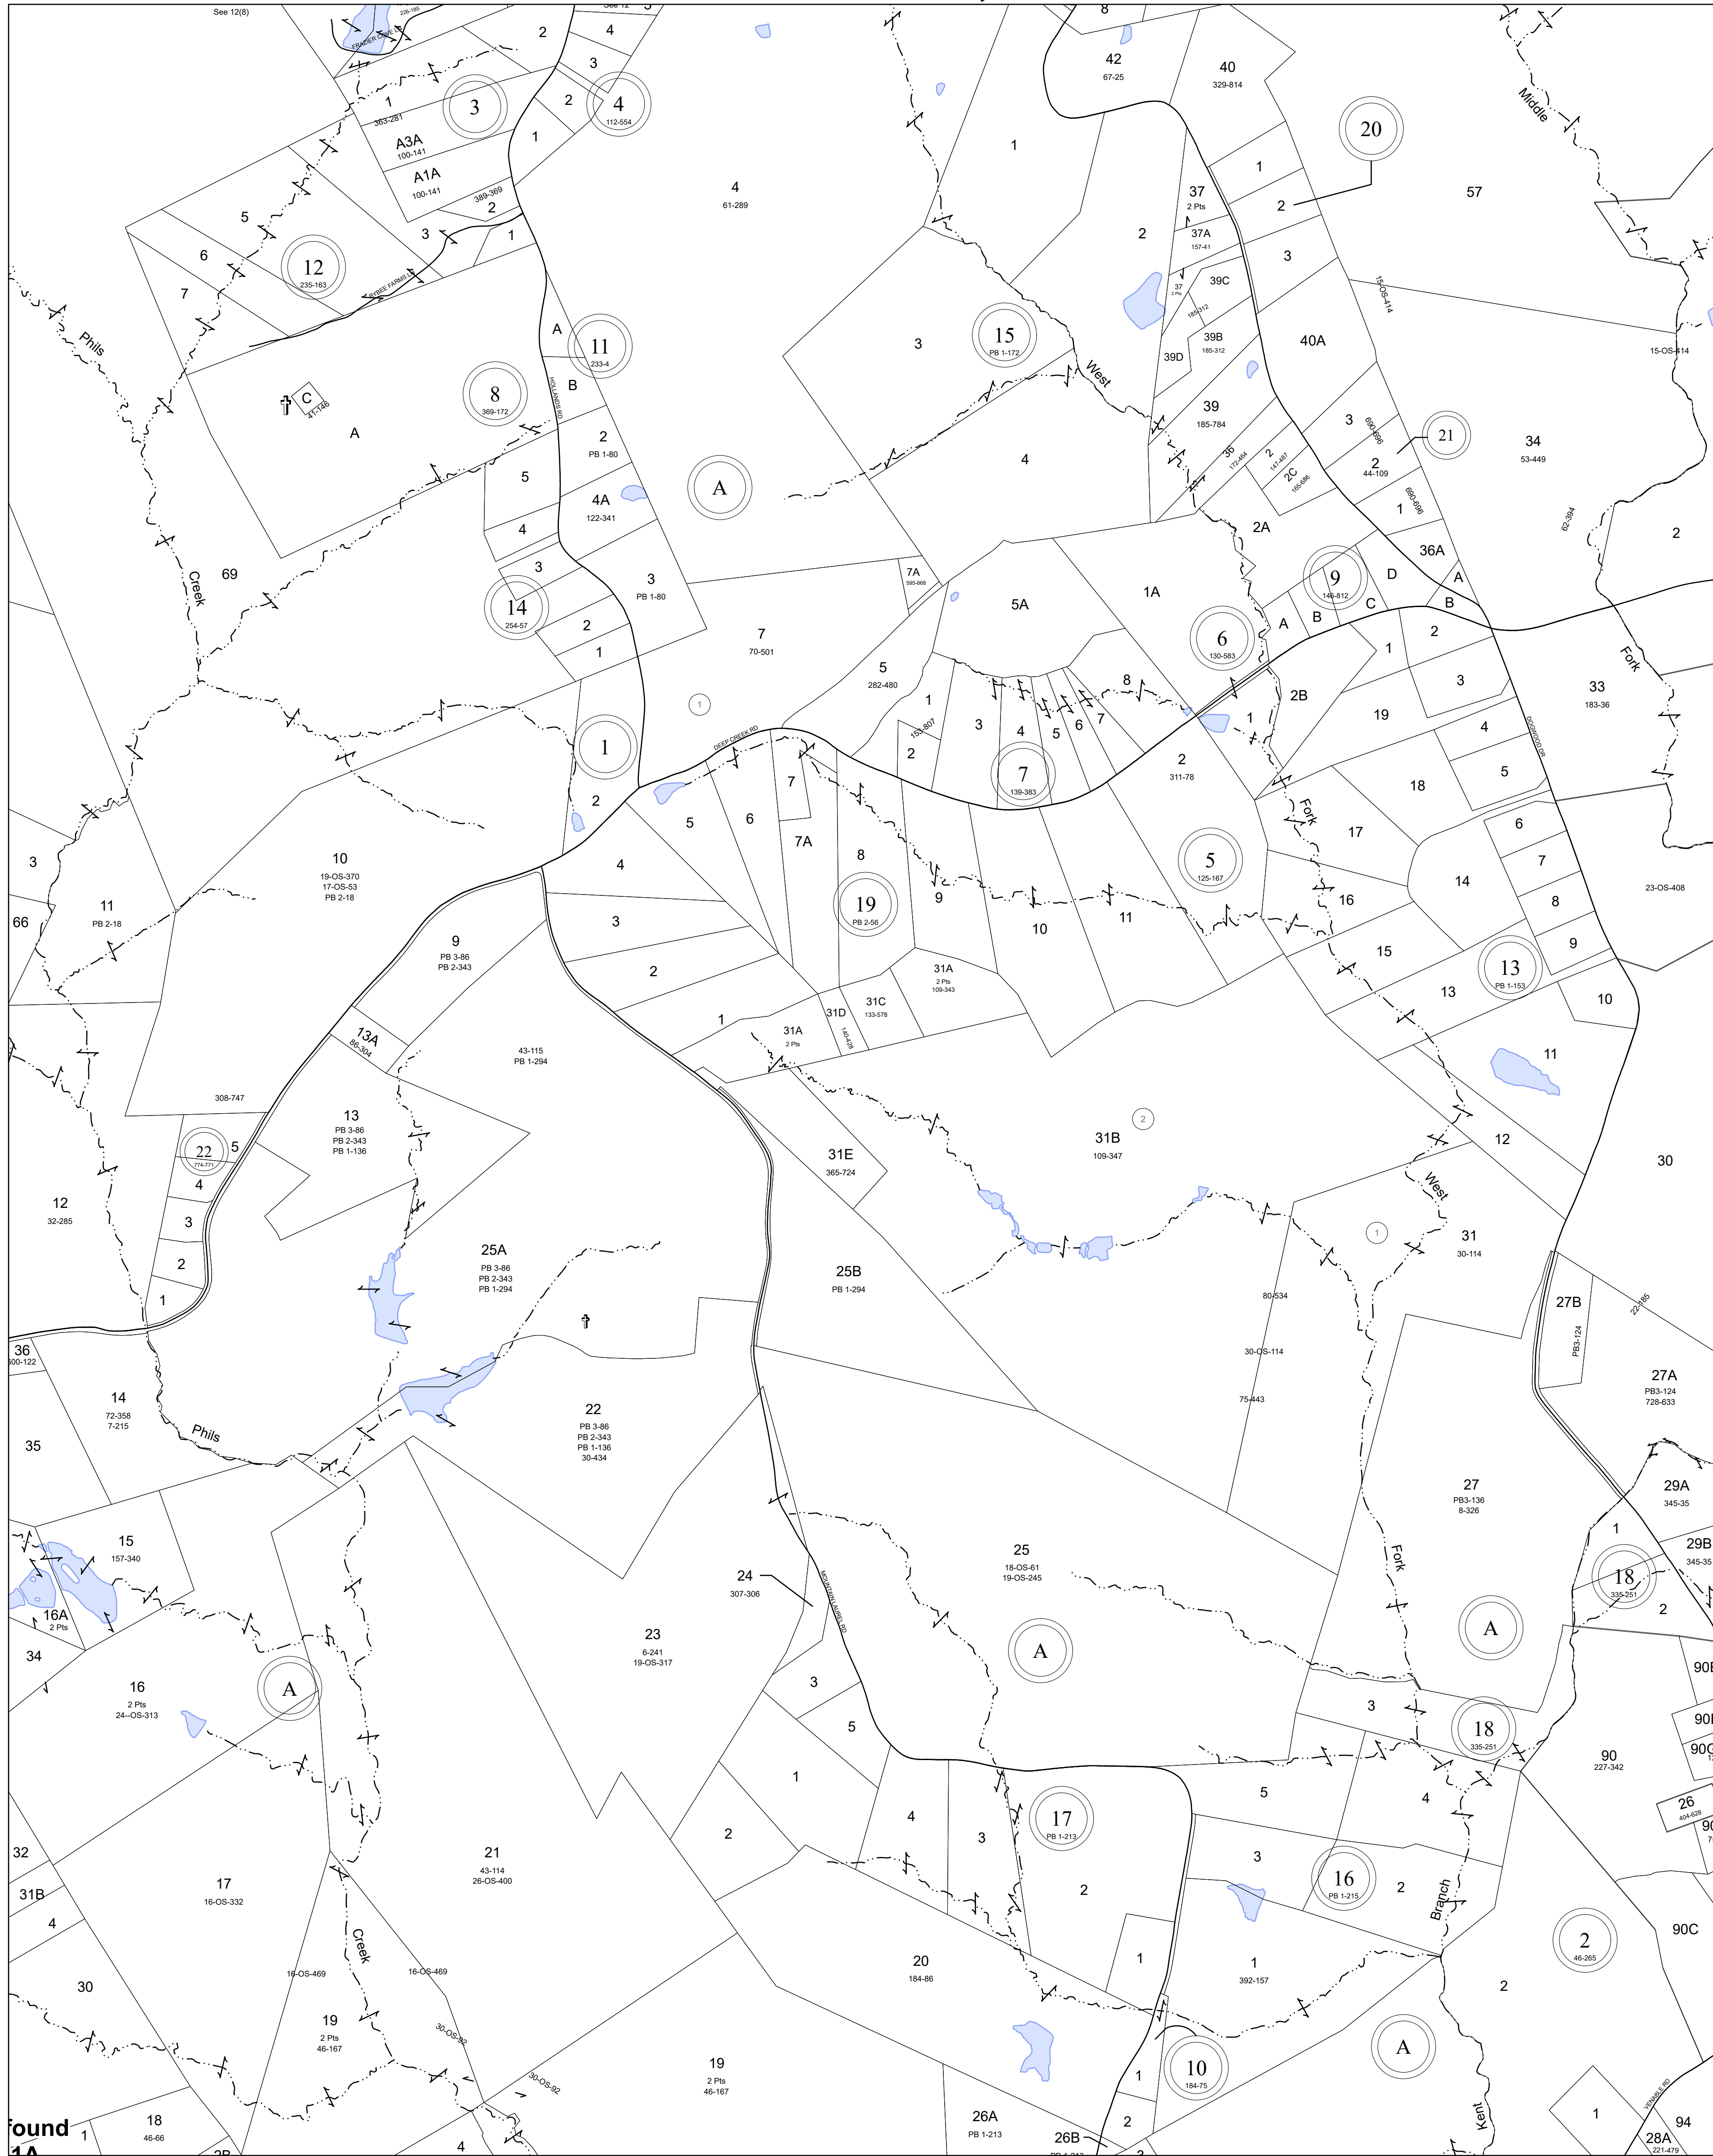

# FLUVANNA COUNTY, VIRGINIA

## SECTION 21

1:7,200

### MAP LOCATION

### Legend

- Roads
- Waterline
- Waterbodies
- County Boundaries
- Parcels
- Tax Sheet Grid