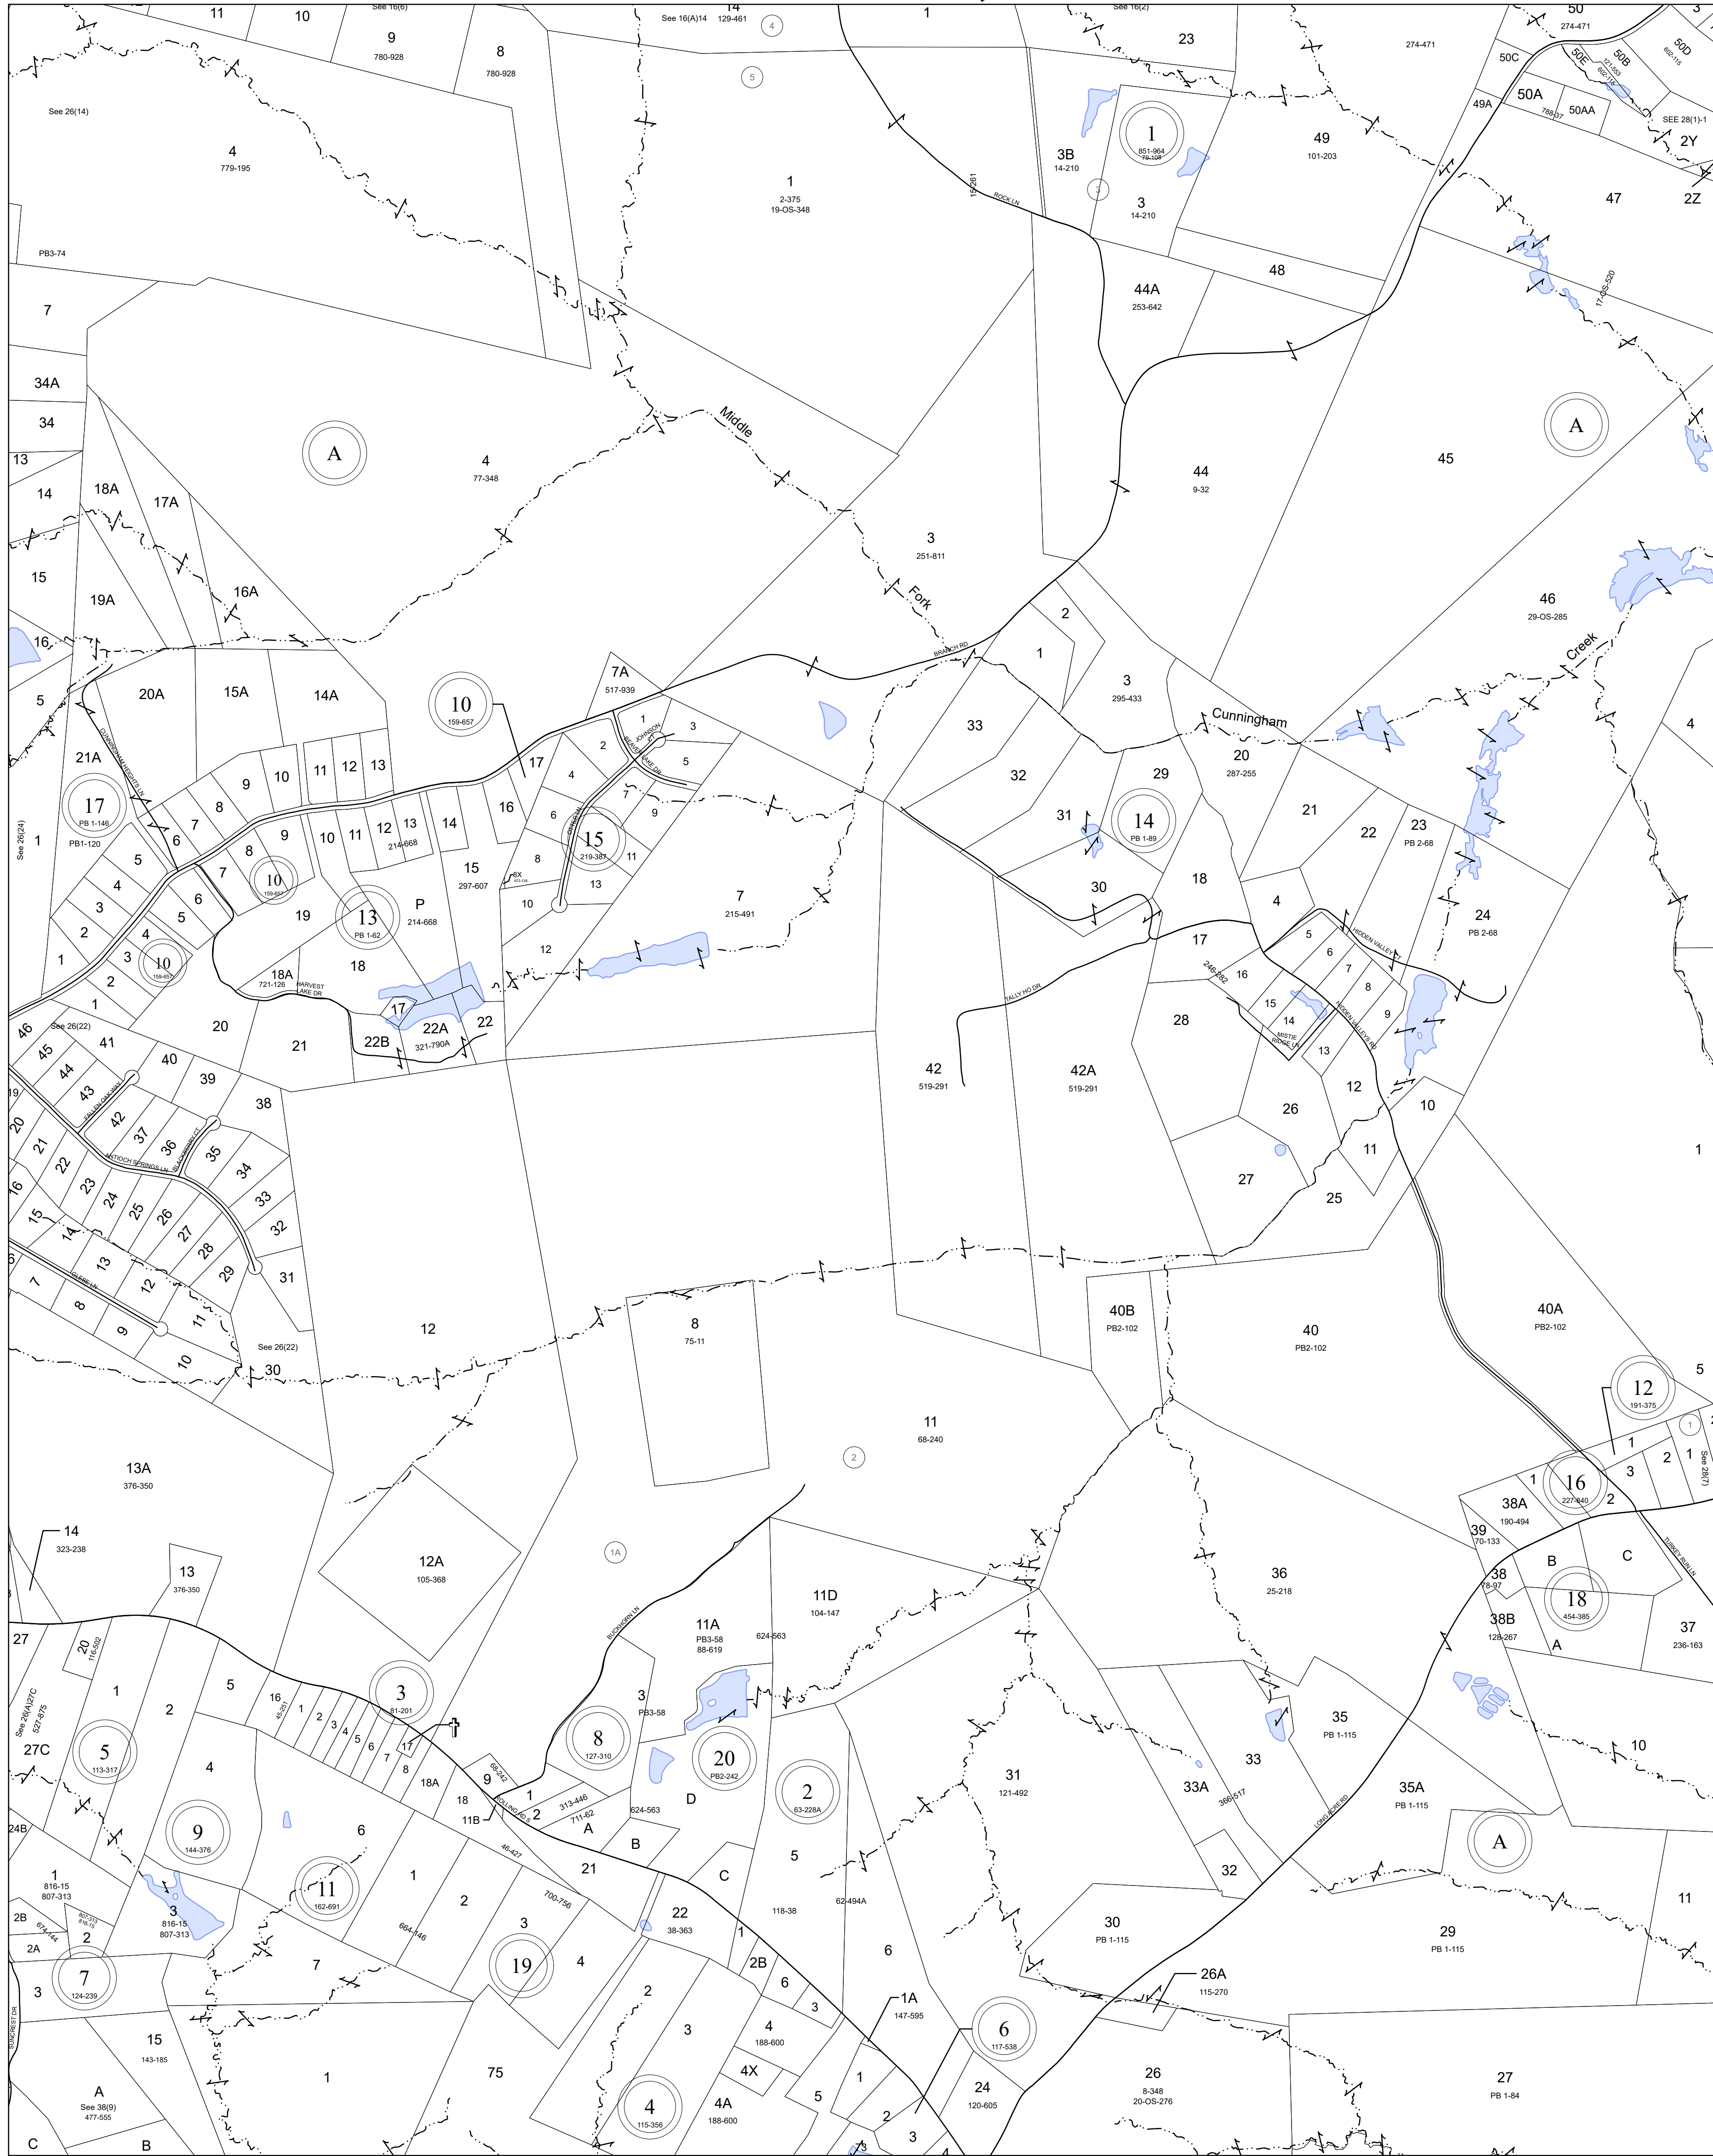

FLUVANNA COUNTY, VIRGINIA

SECTION 27

MAP LOCATION

Legend

- Roads
- Waterline
- Waterbodies
- County Boundaries
- Parcels
- Tax Sheet Grid

1:7,200

REVISION NOTES

Printed Hurt & Proffitt, Inc. on: 4/3/2024
 Data updated as of: 12/31/2023

MATCHING SHEET