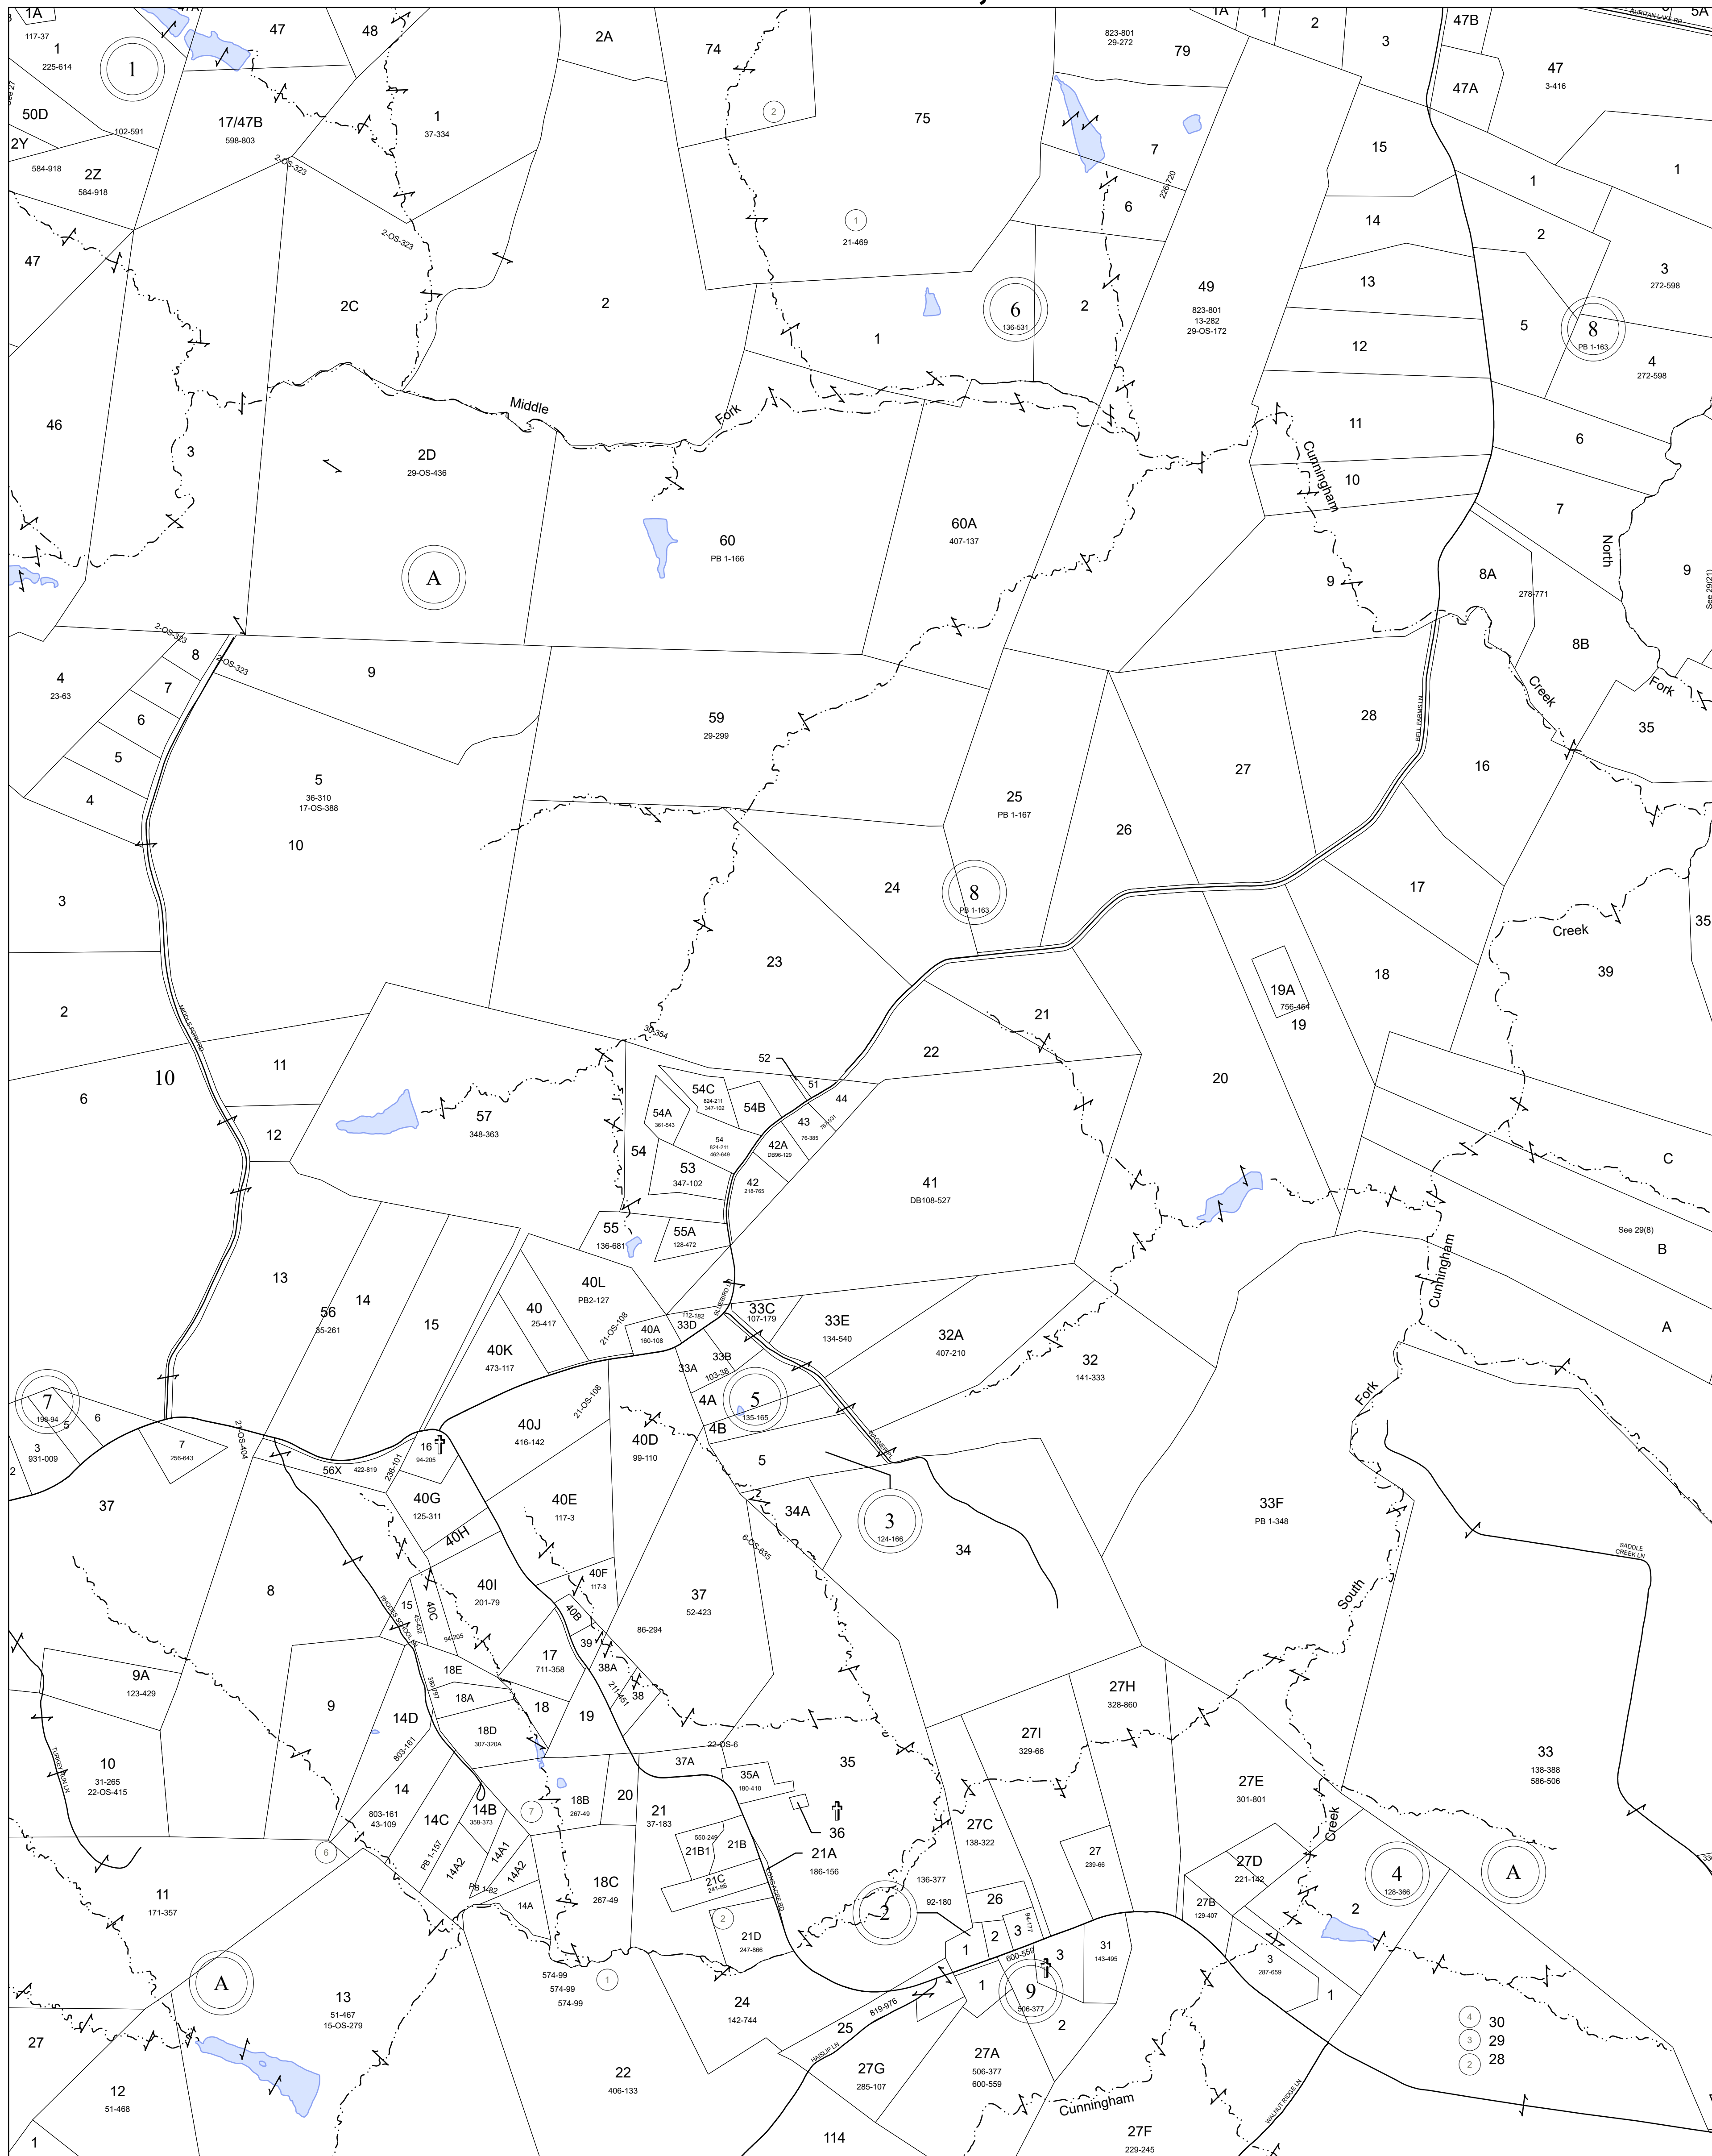

# FLUVANNA COUNTY, VIRGINIA

## SECTION 28

1:7,200

### MAP LOCATION

### Legend

- Roads
- Waterline
- Waterbodies
- County Boundaries
- Parcels
- Tax Sheet Grid