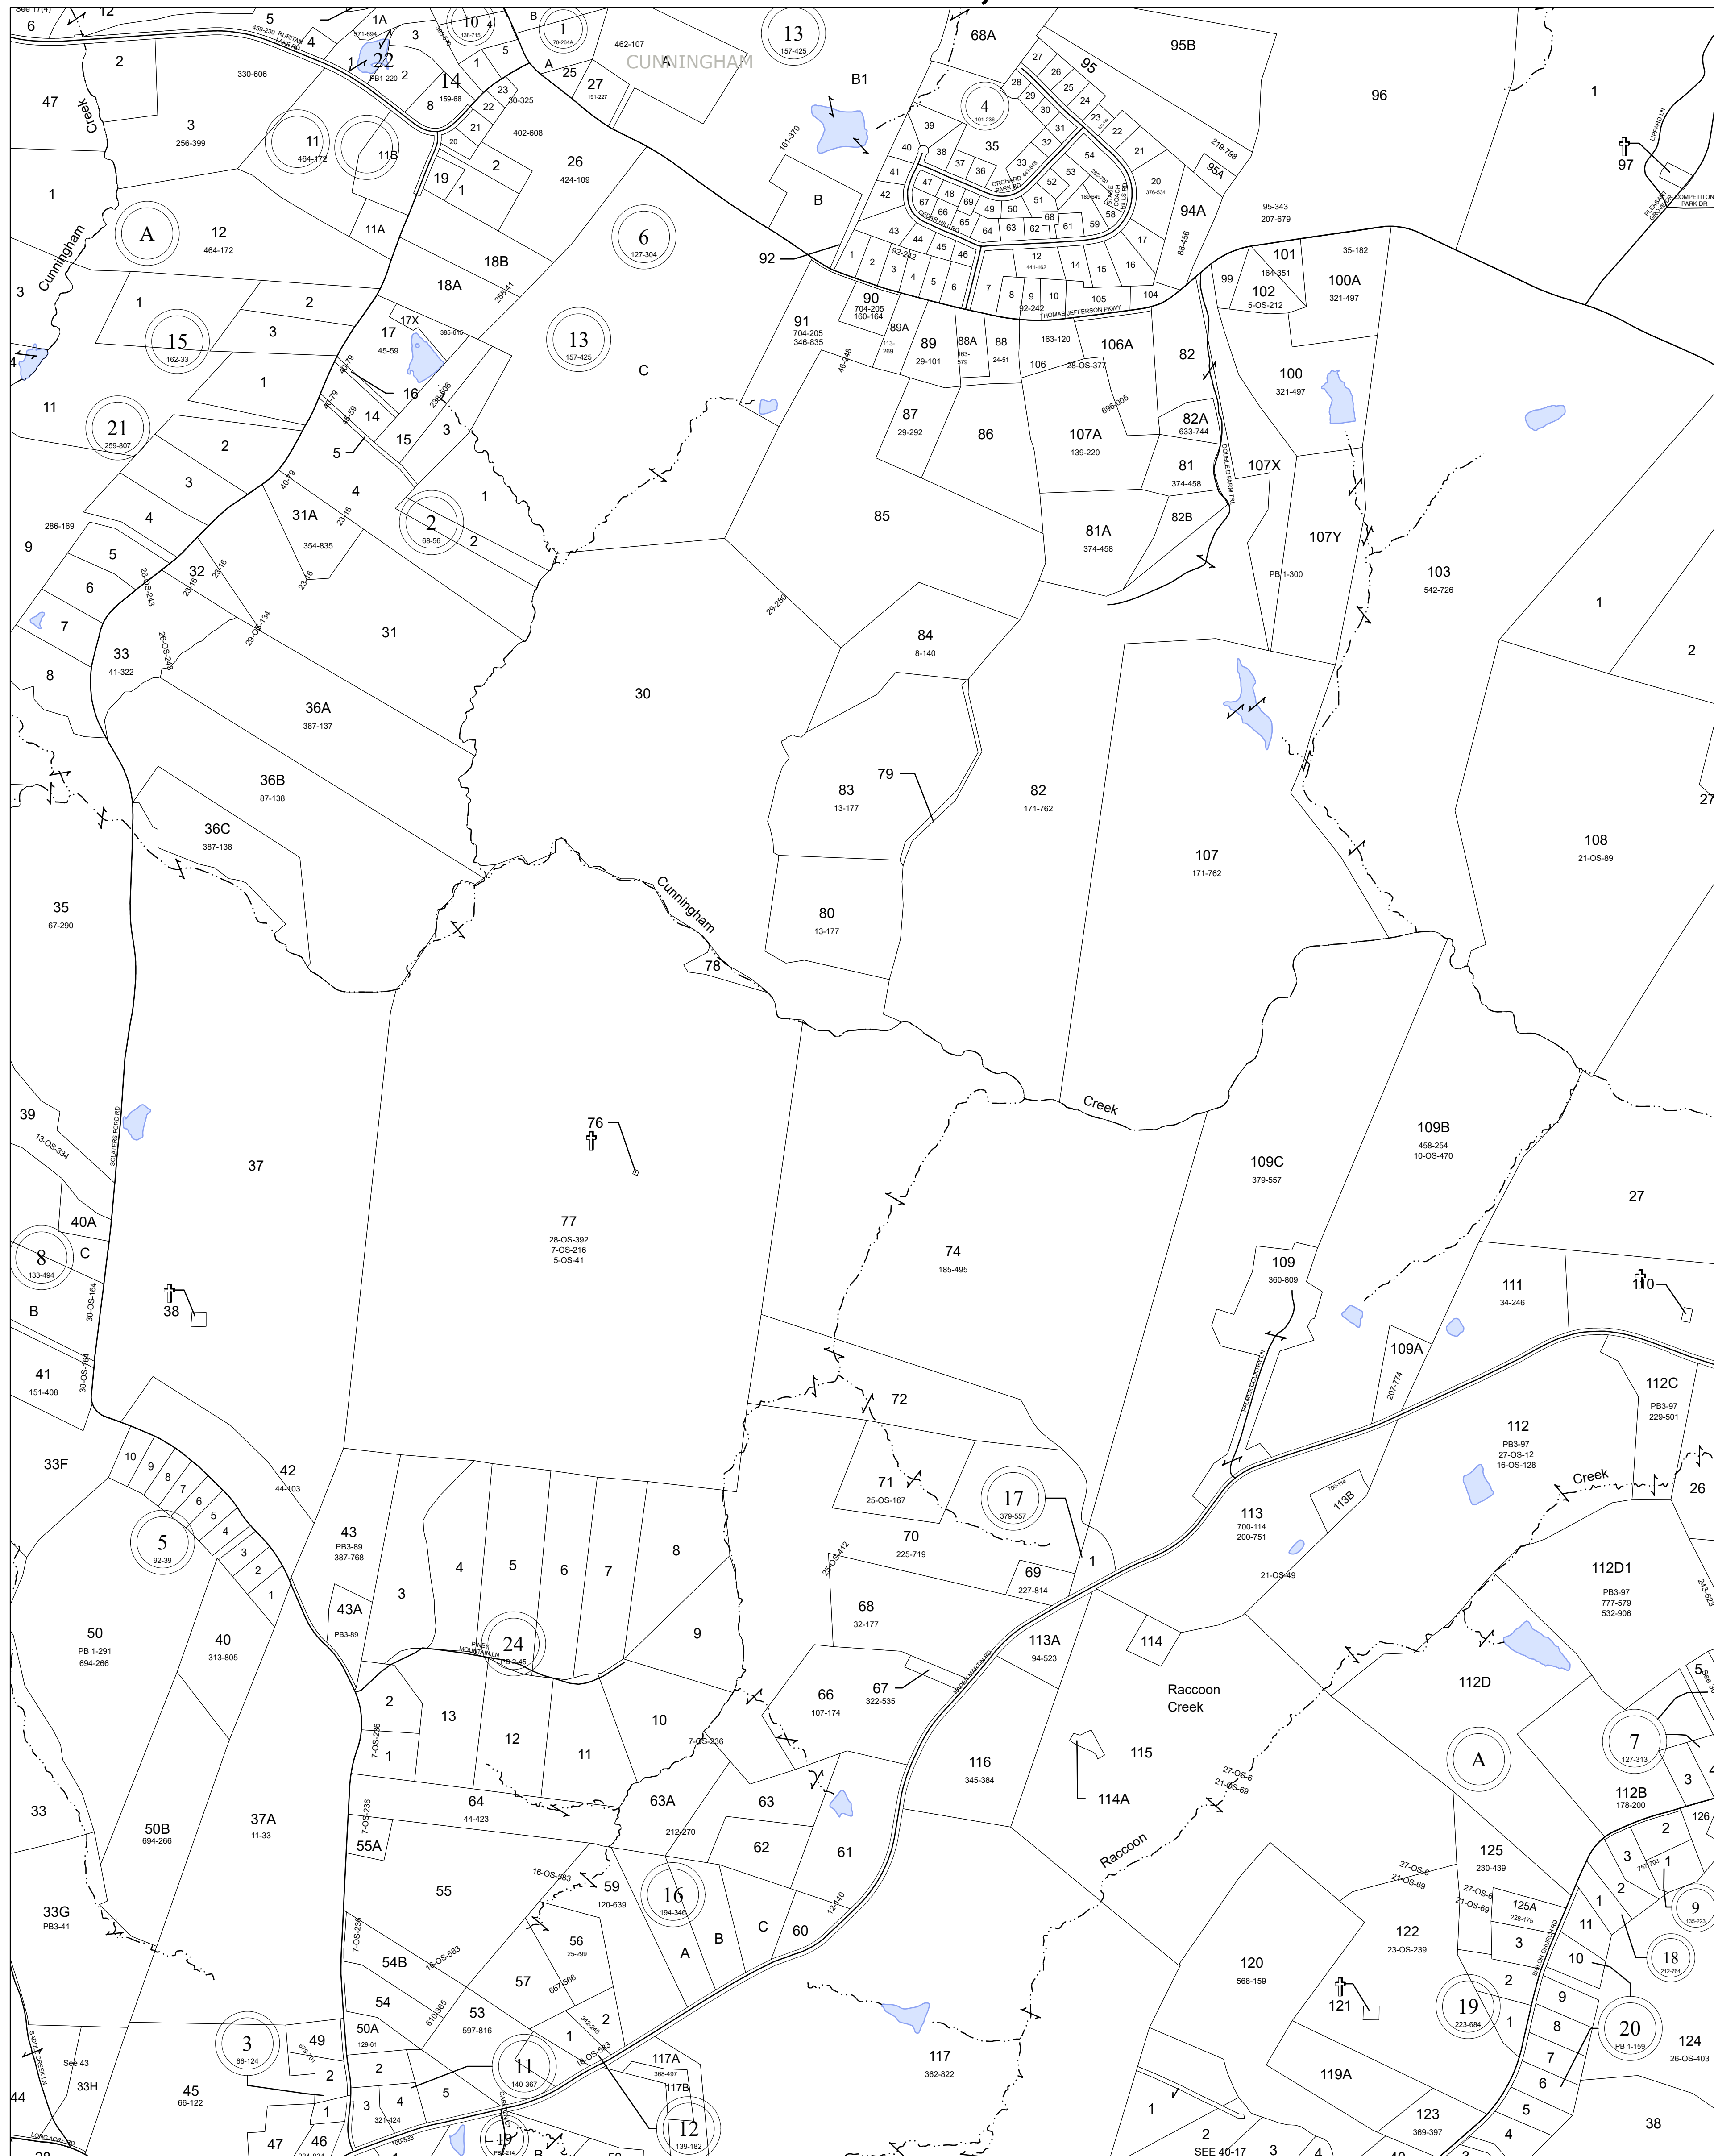

# FLUVANNA COUNTY, VIRGINIA

### MAP LOCATION

### Legend

- Roads
- Waterline
- Waterbodies
- County Boundaries
- Parcels
- Tax Sheet Grid

1:7,200