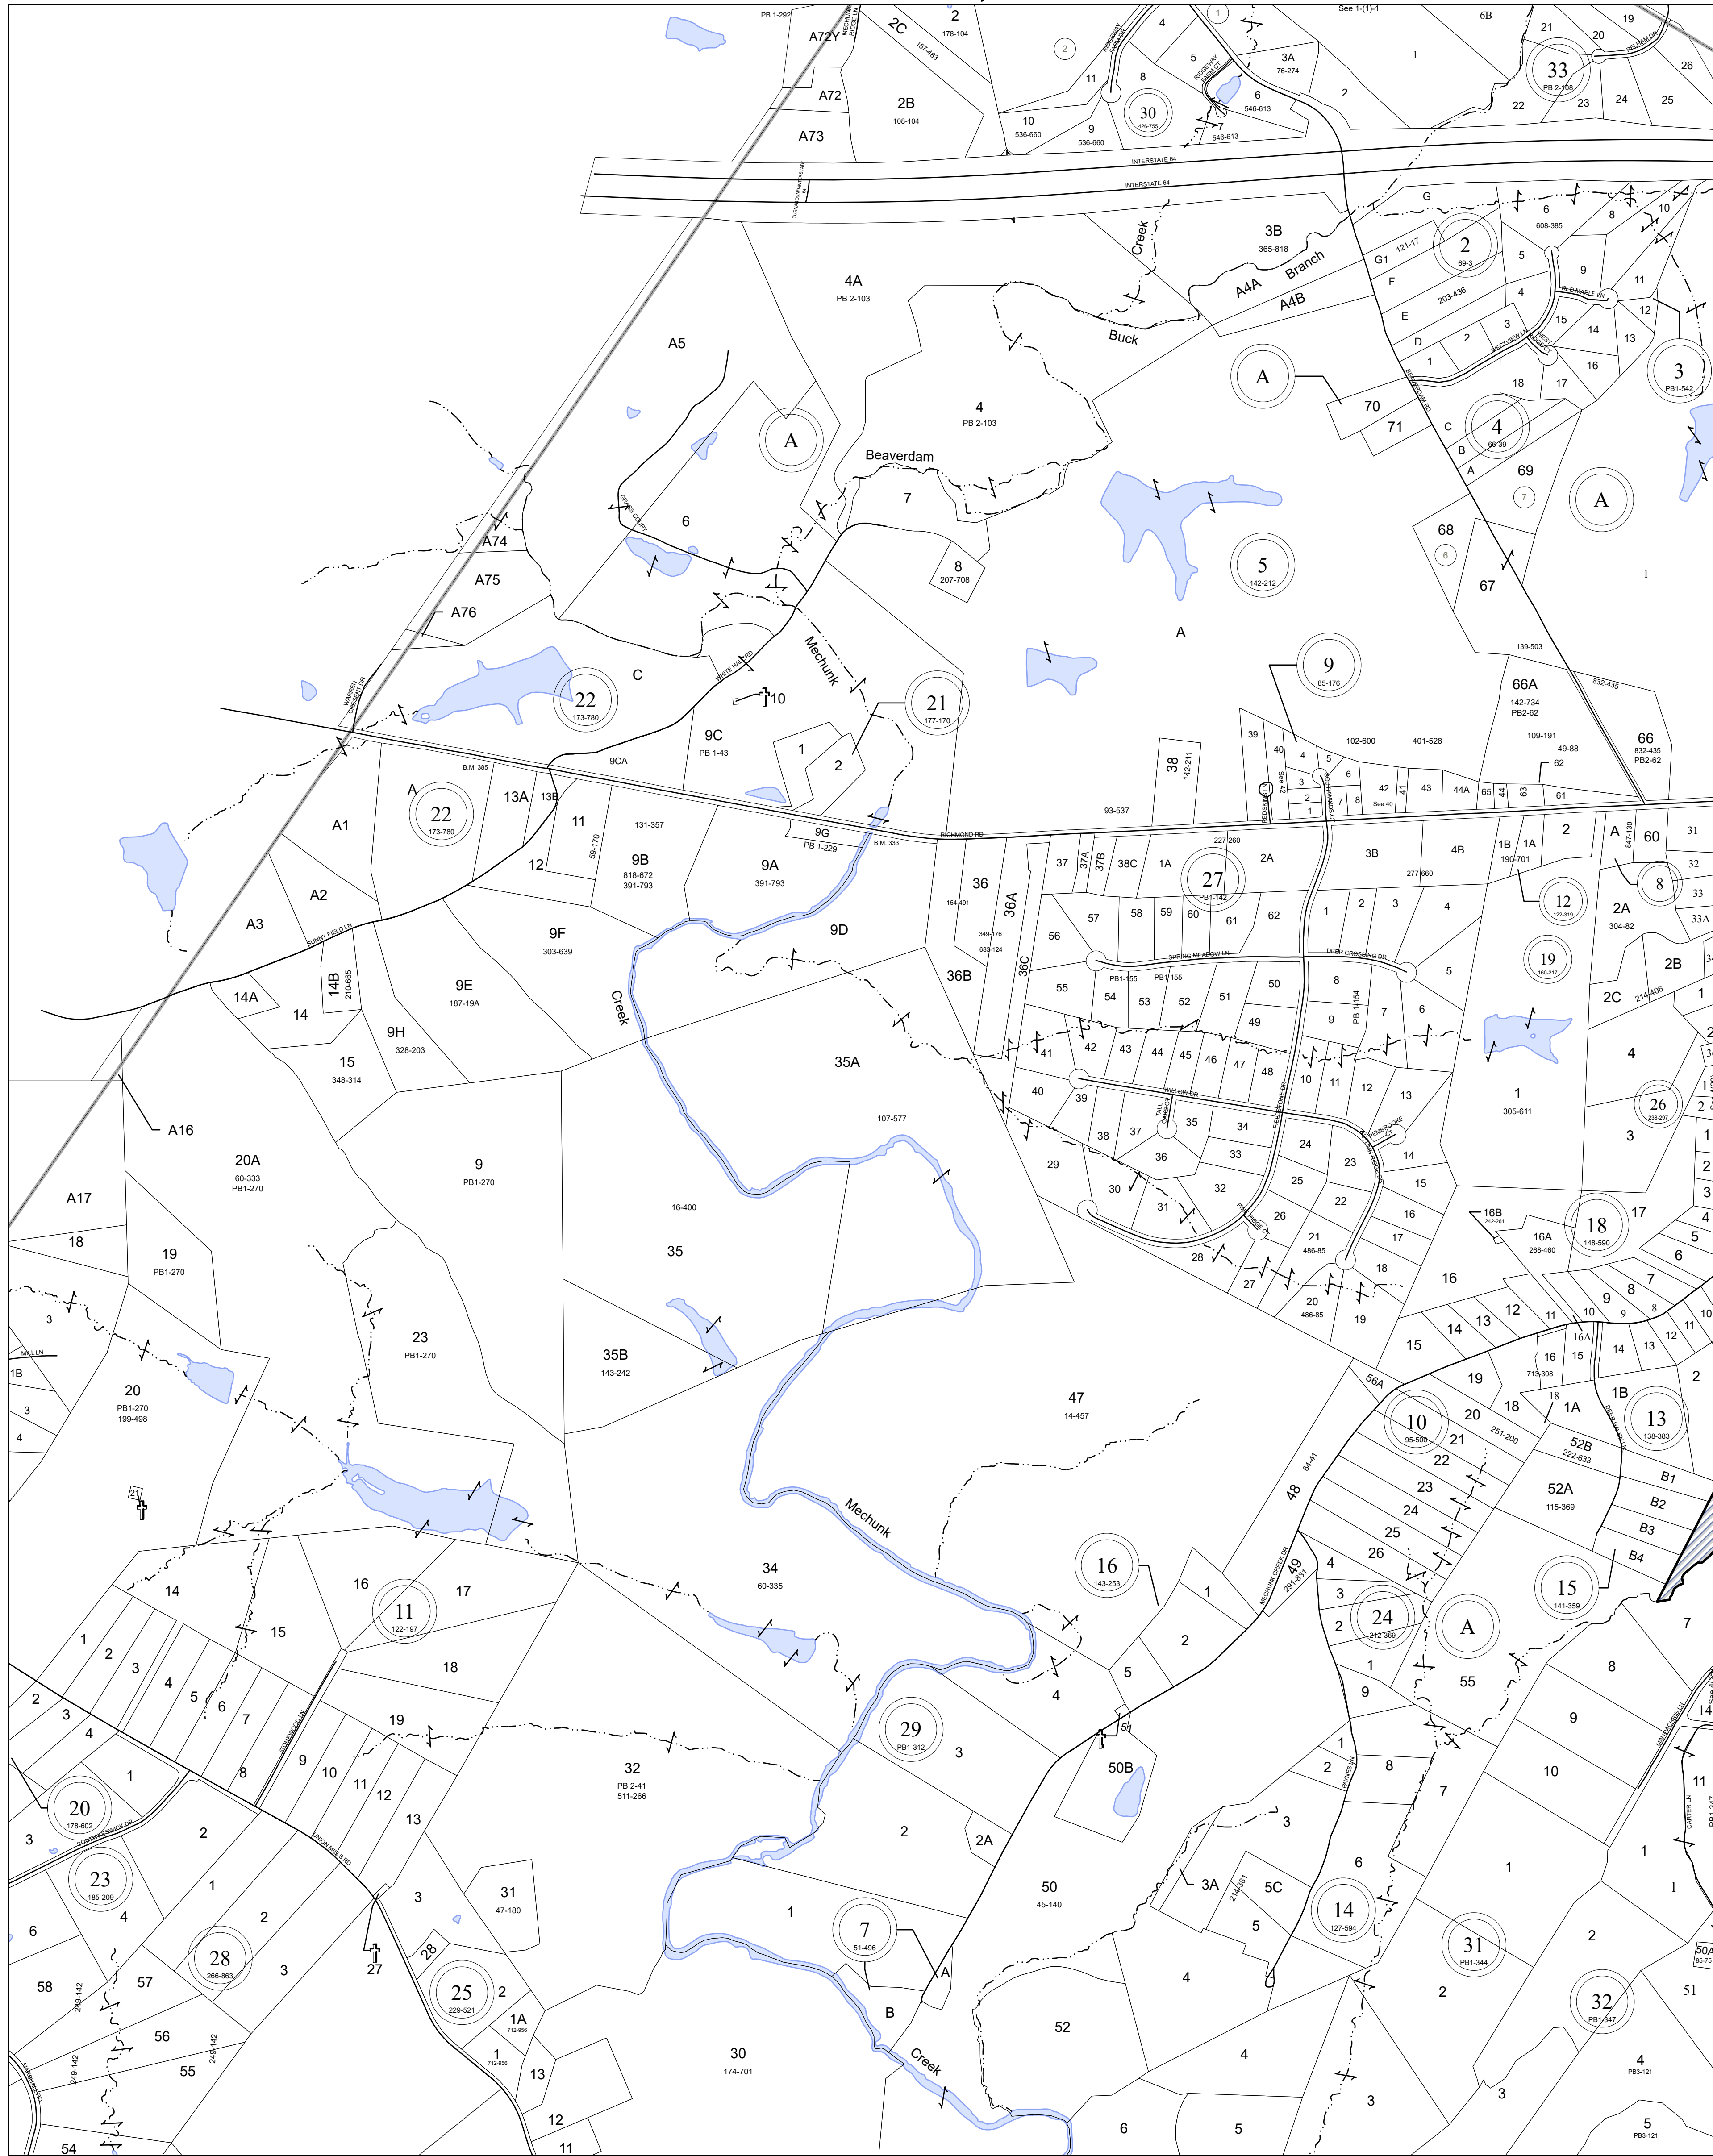

FLUVANNA COUNTY, VIRGINIA

SECTION 3

MAP LOCATION

Legend

- Roads
- Waterline
- Waterbodies
- County Boundaries
- Parcels
- Tax Sheet Grid

1:7,200

REVISION NOTES

Printed Hurt & Proffitt, Inc. on: 4/3/2024
 Data updated as of: 12/31/2023

MATCHING SHEET