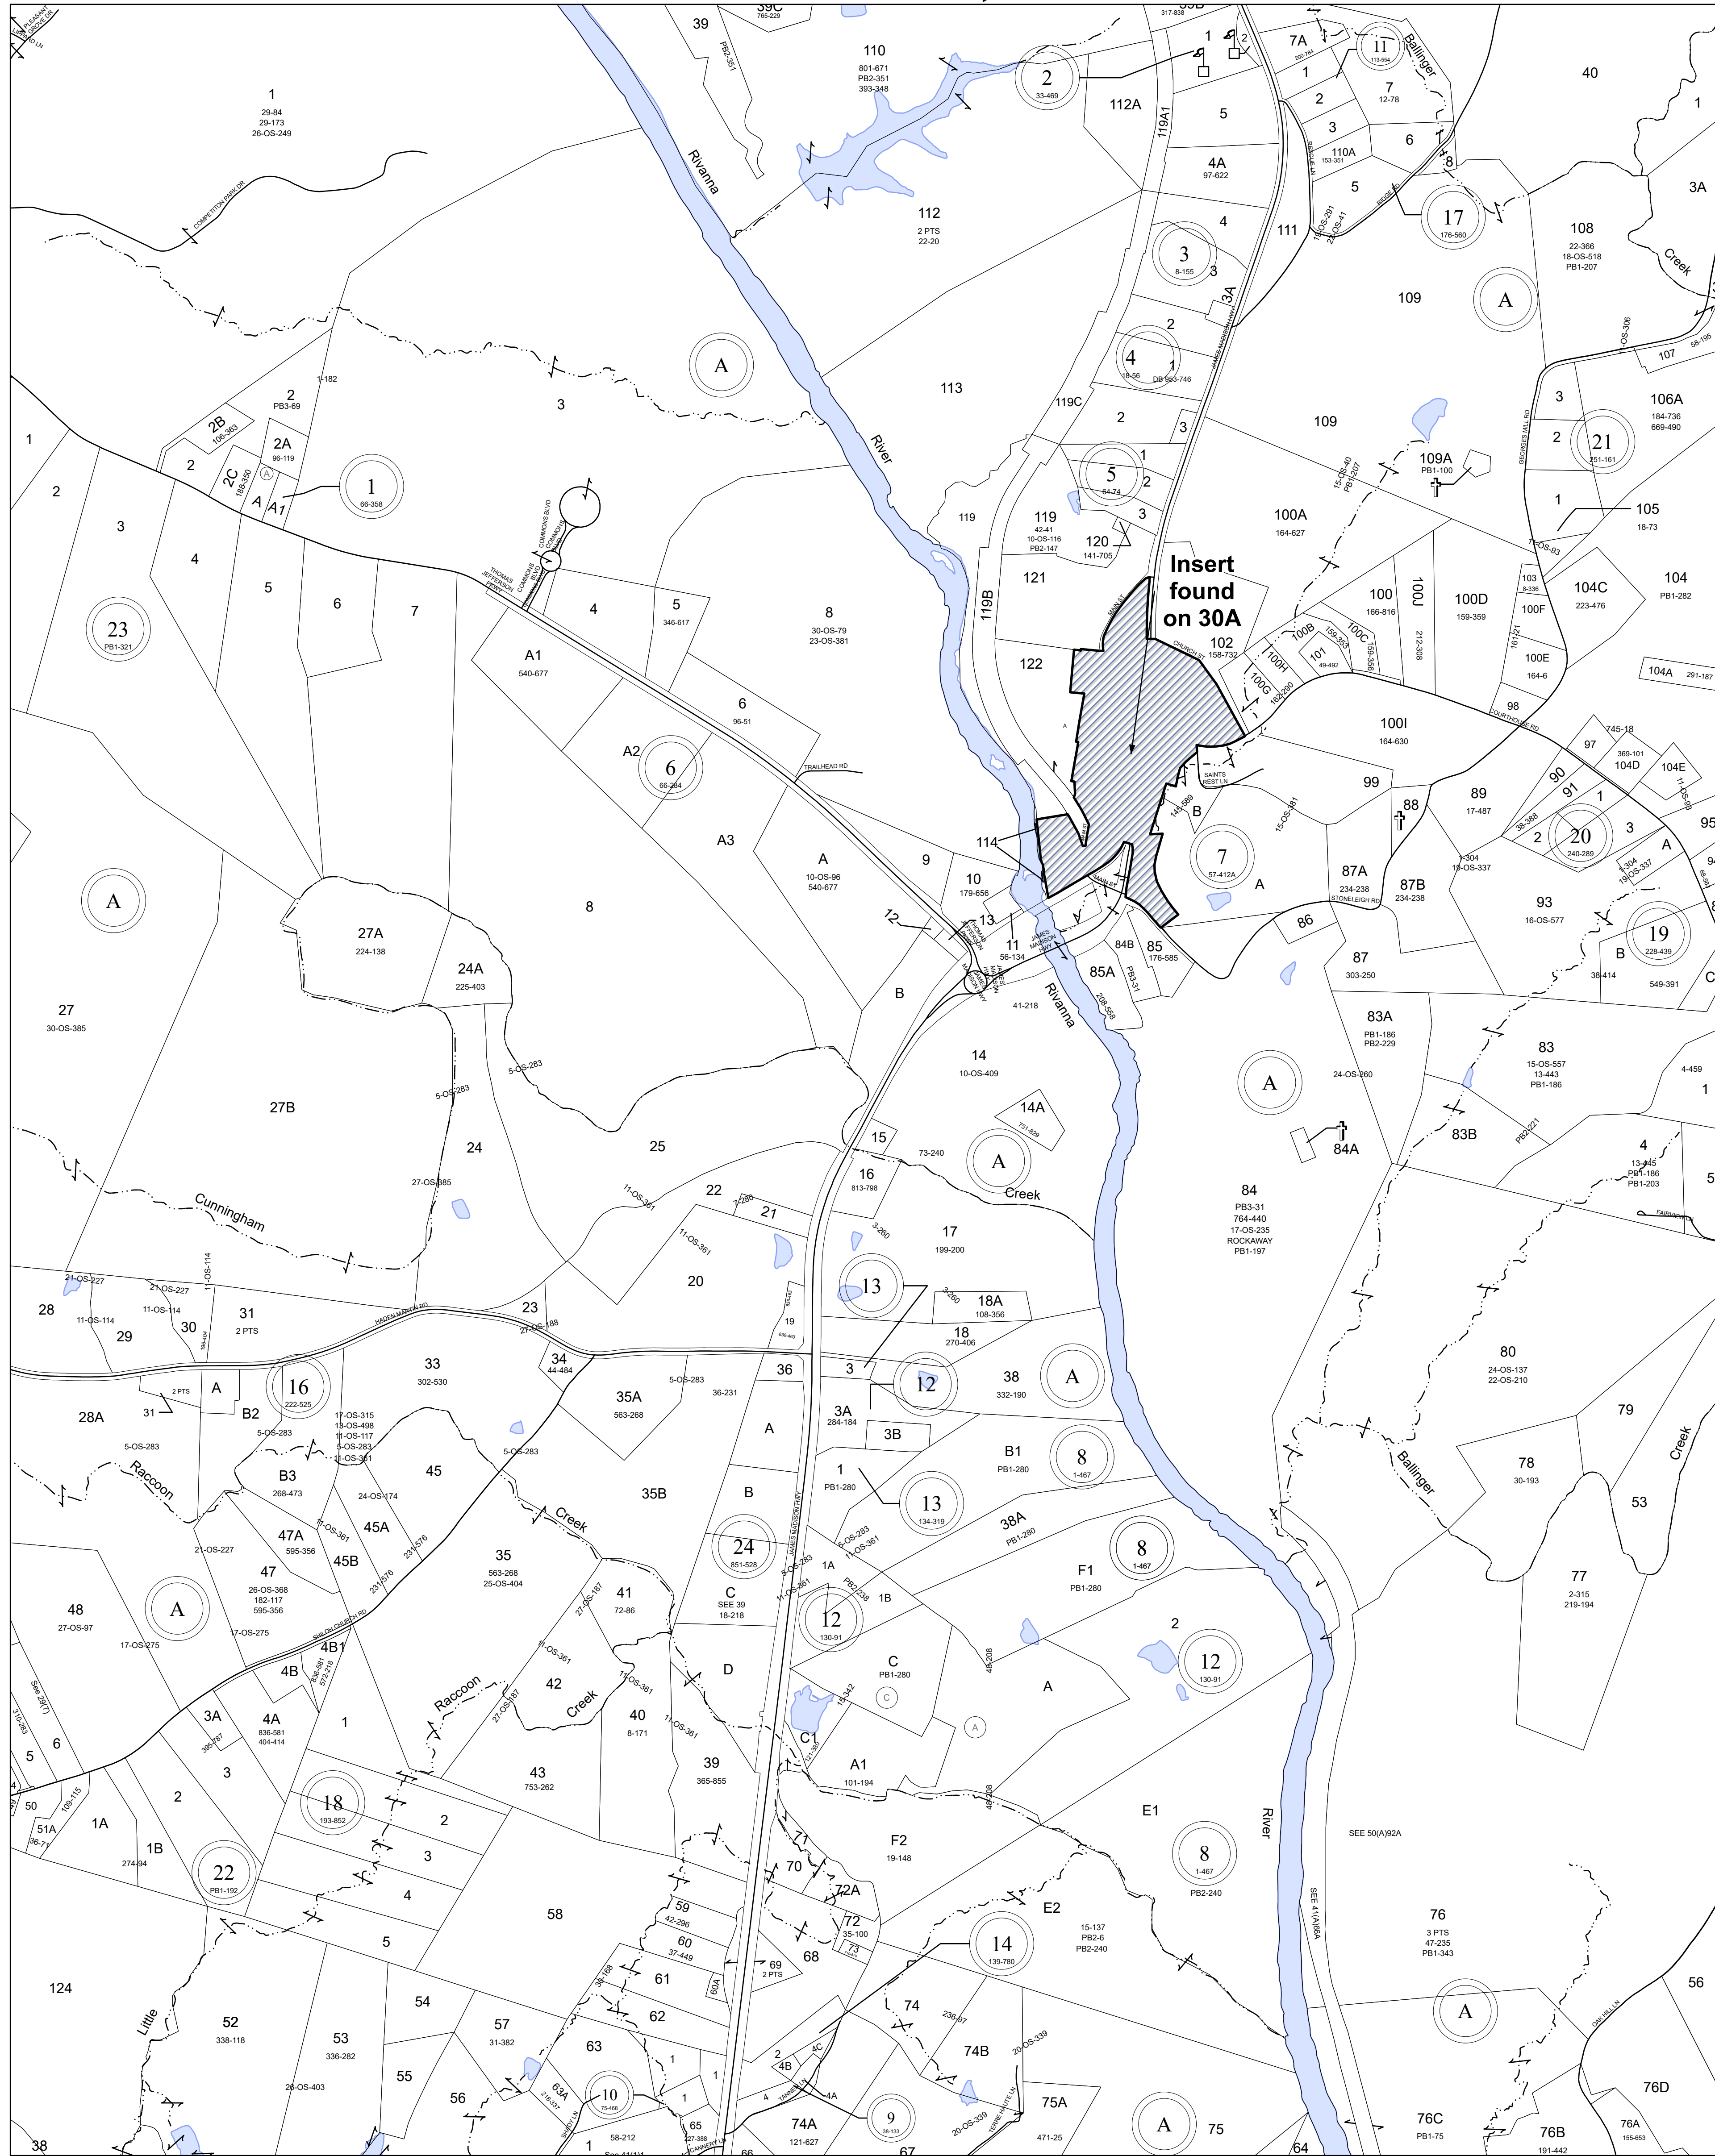

# FLUVANNA COUNTY, VIRGINIA

### MAP LOCATION

### Legend

- Roads
- Waterline
- Waterbodies
- County Boundaries
- Parcels
- Tax Sheet Grid

1:7,200