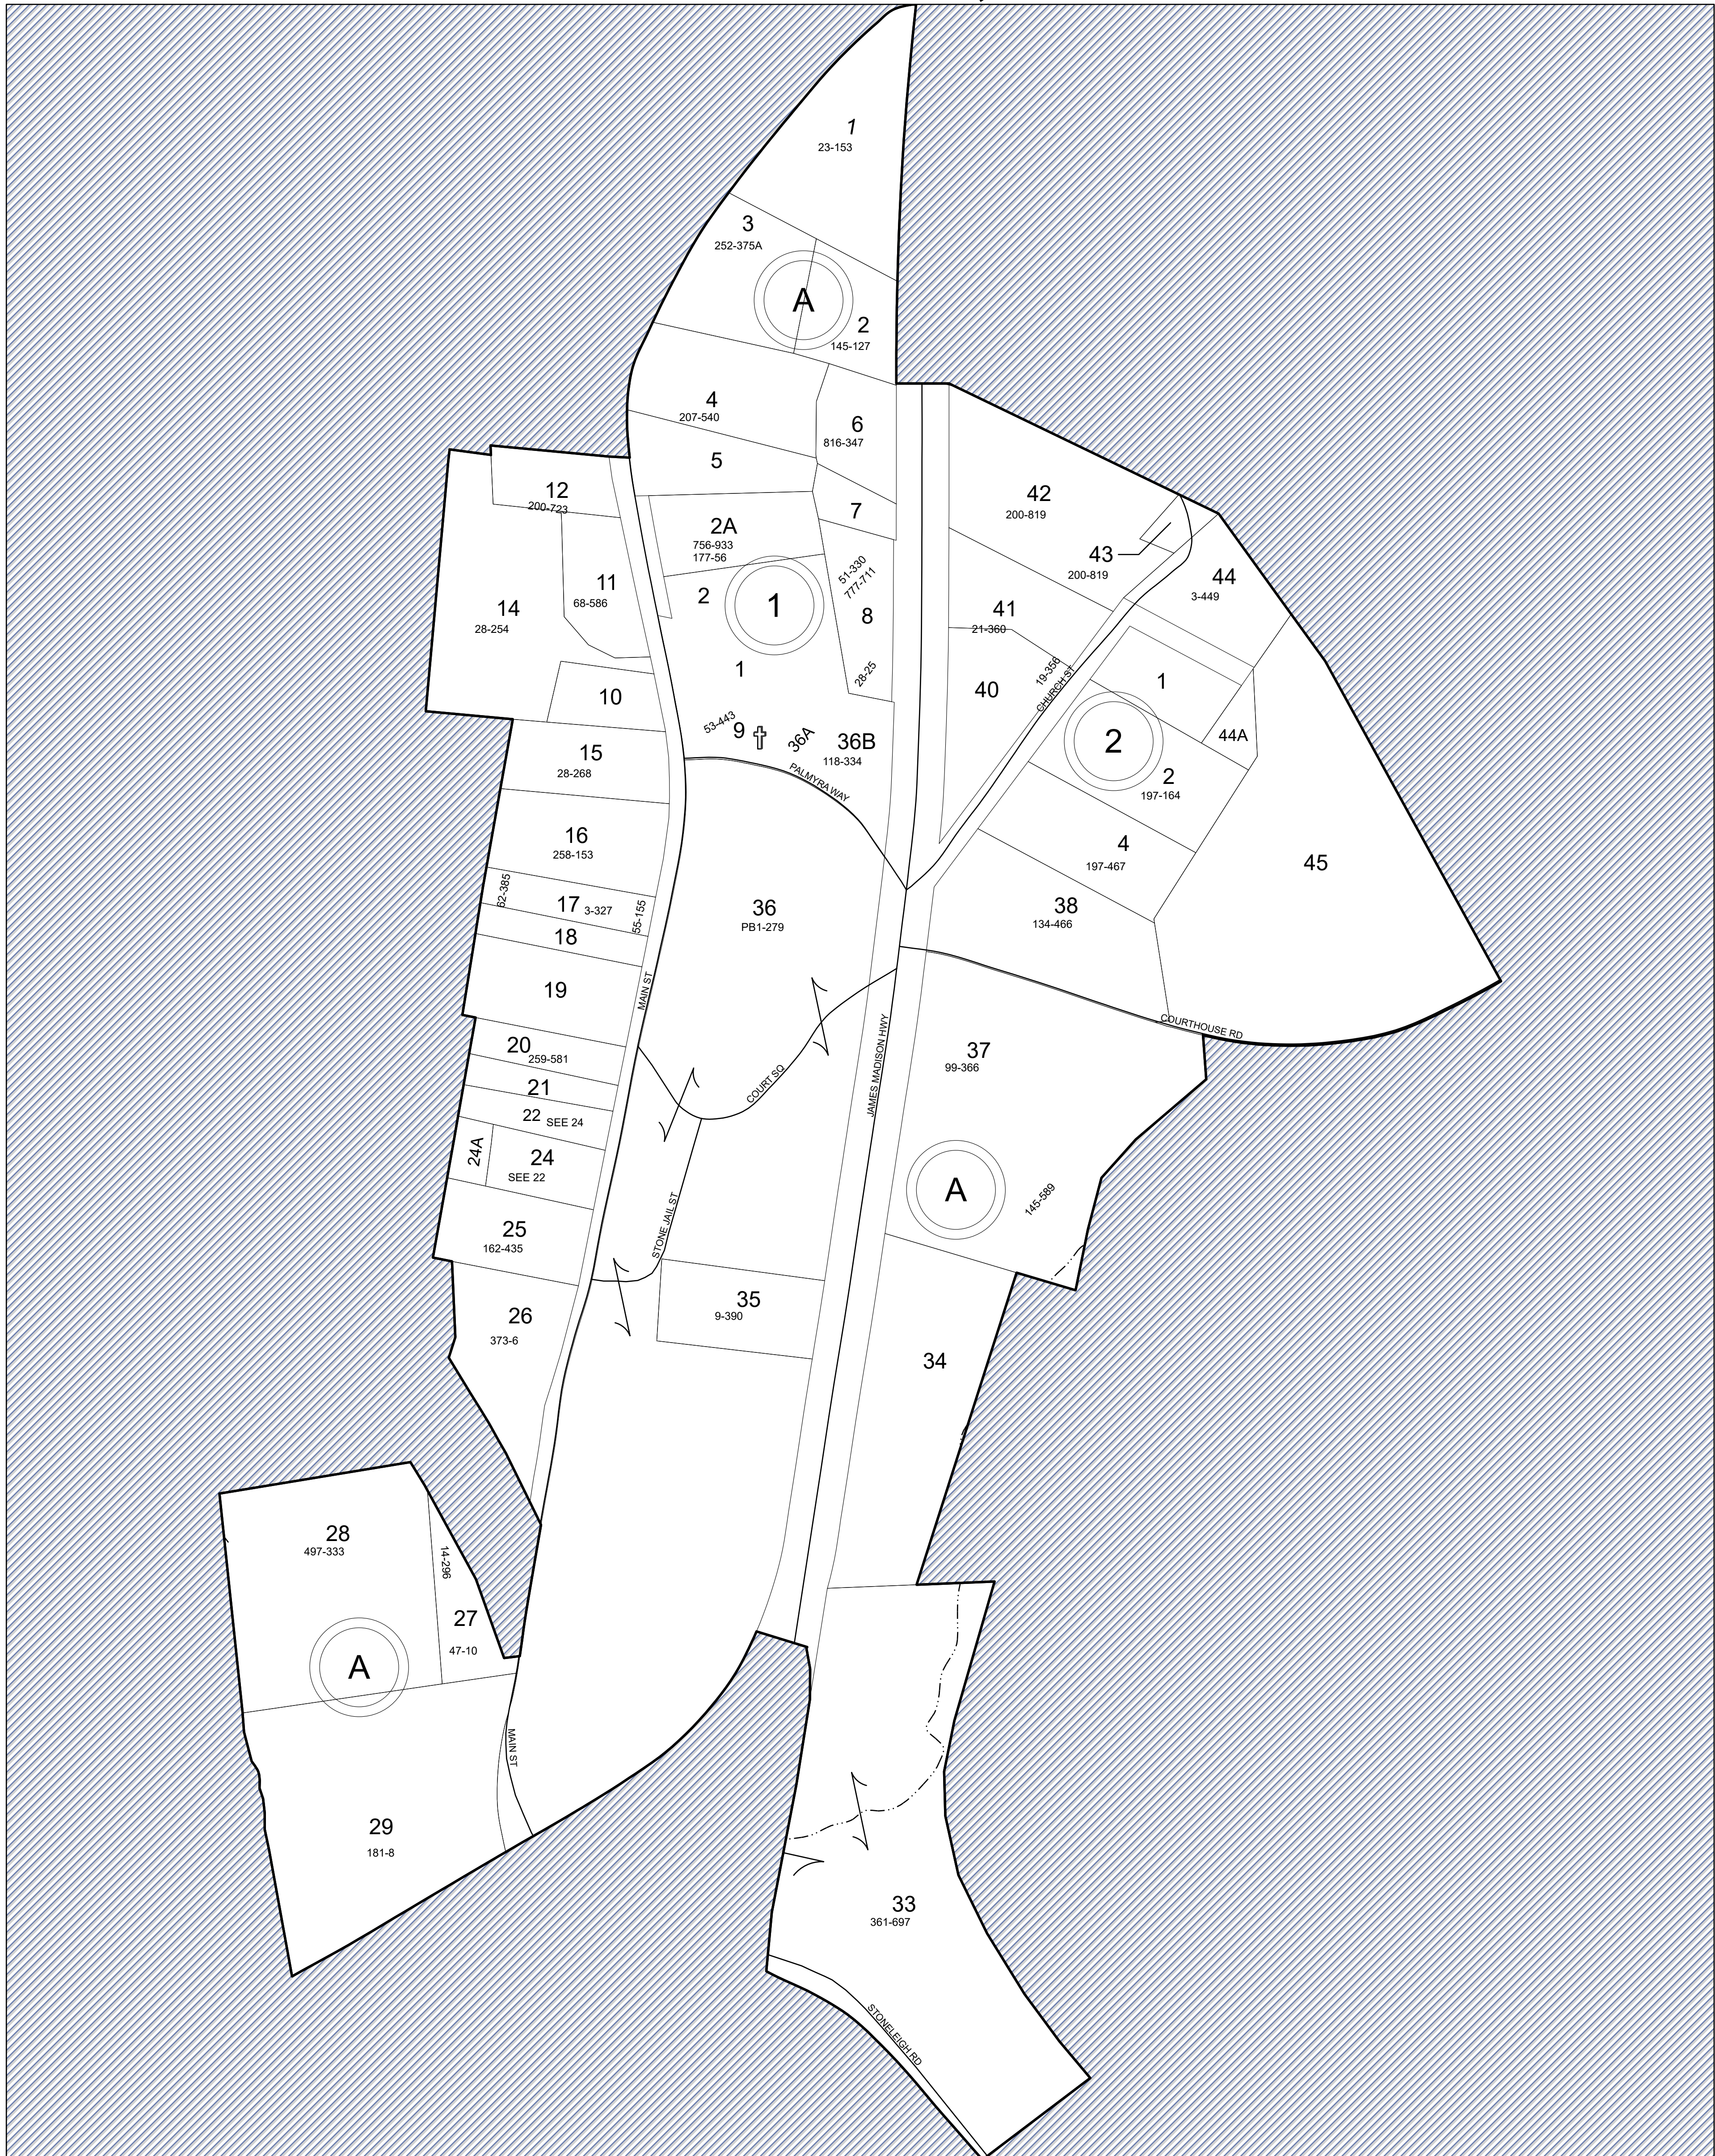

FLUVANNA COUNTY, VIRGINIA

SECTION 30A

MAP LOCATION

Legend

- Roads
- Waterline
- Waterbodies
- County Boundaries
- Parcels
- Tax Sheet Grid

1:1,172

REVISION NOTES

Printed by Hurt & Proffitt, Inc. on: 4/3/2024
 Data updated as of: 12/31/2023

MATCHING SHEET