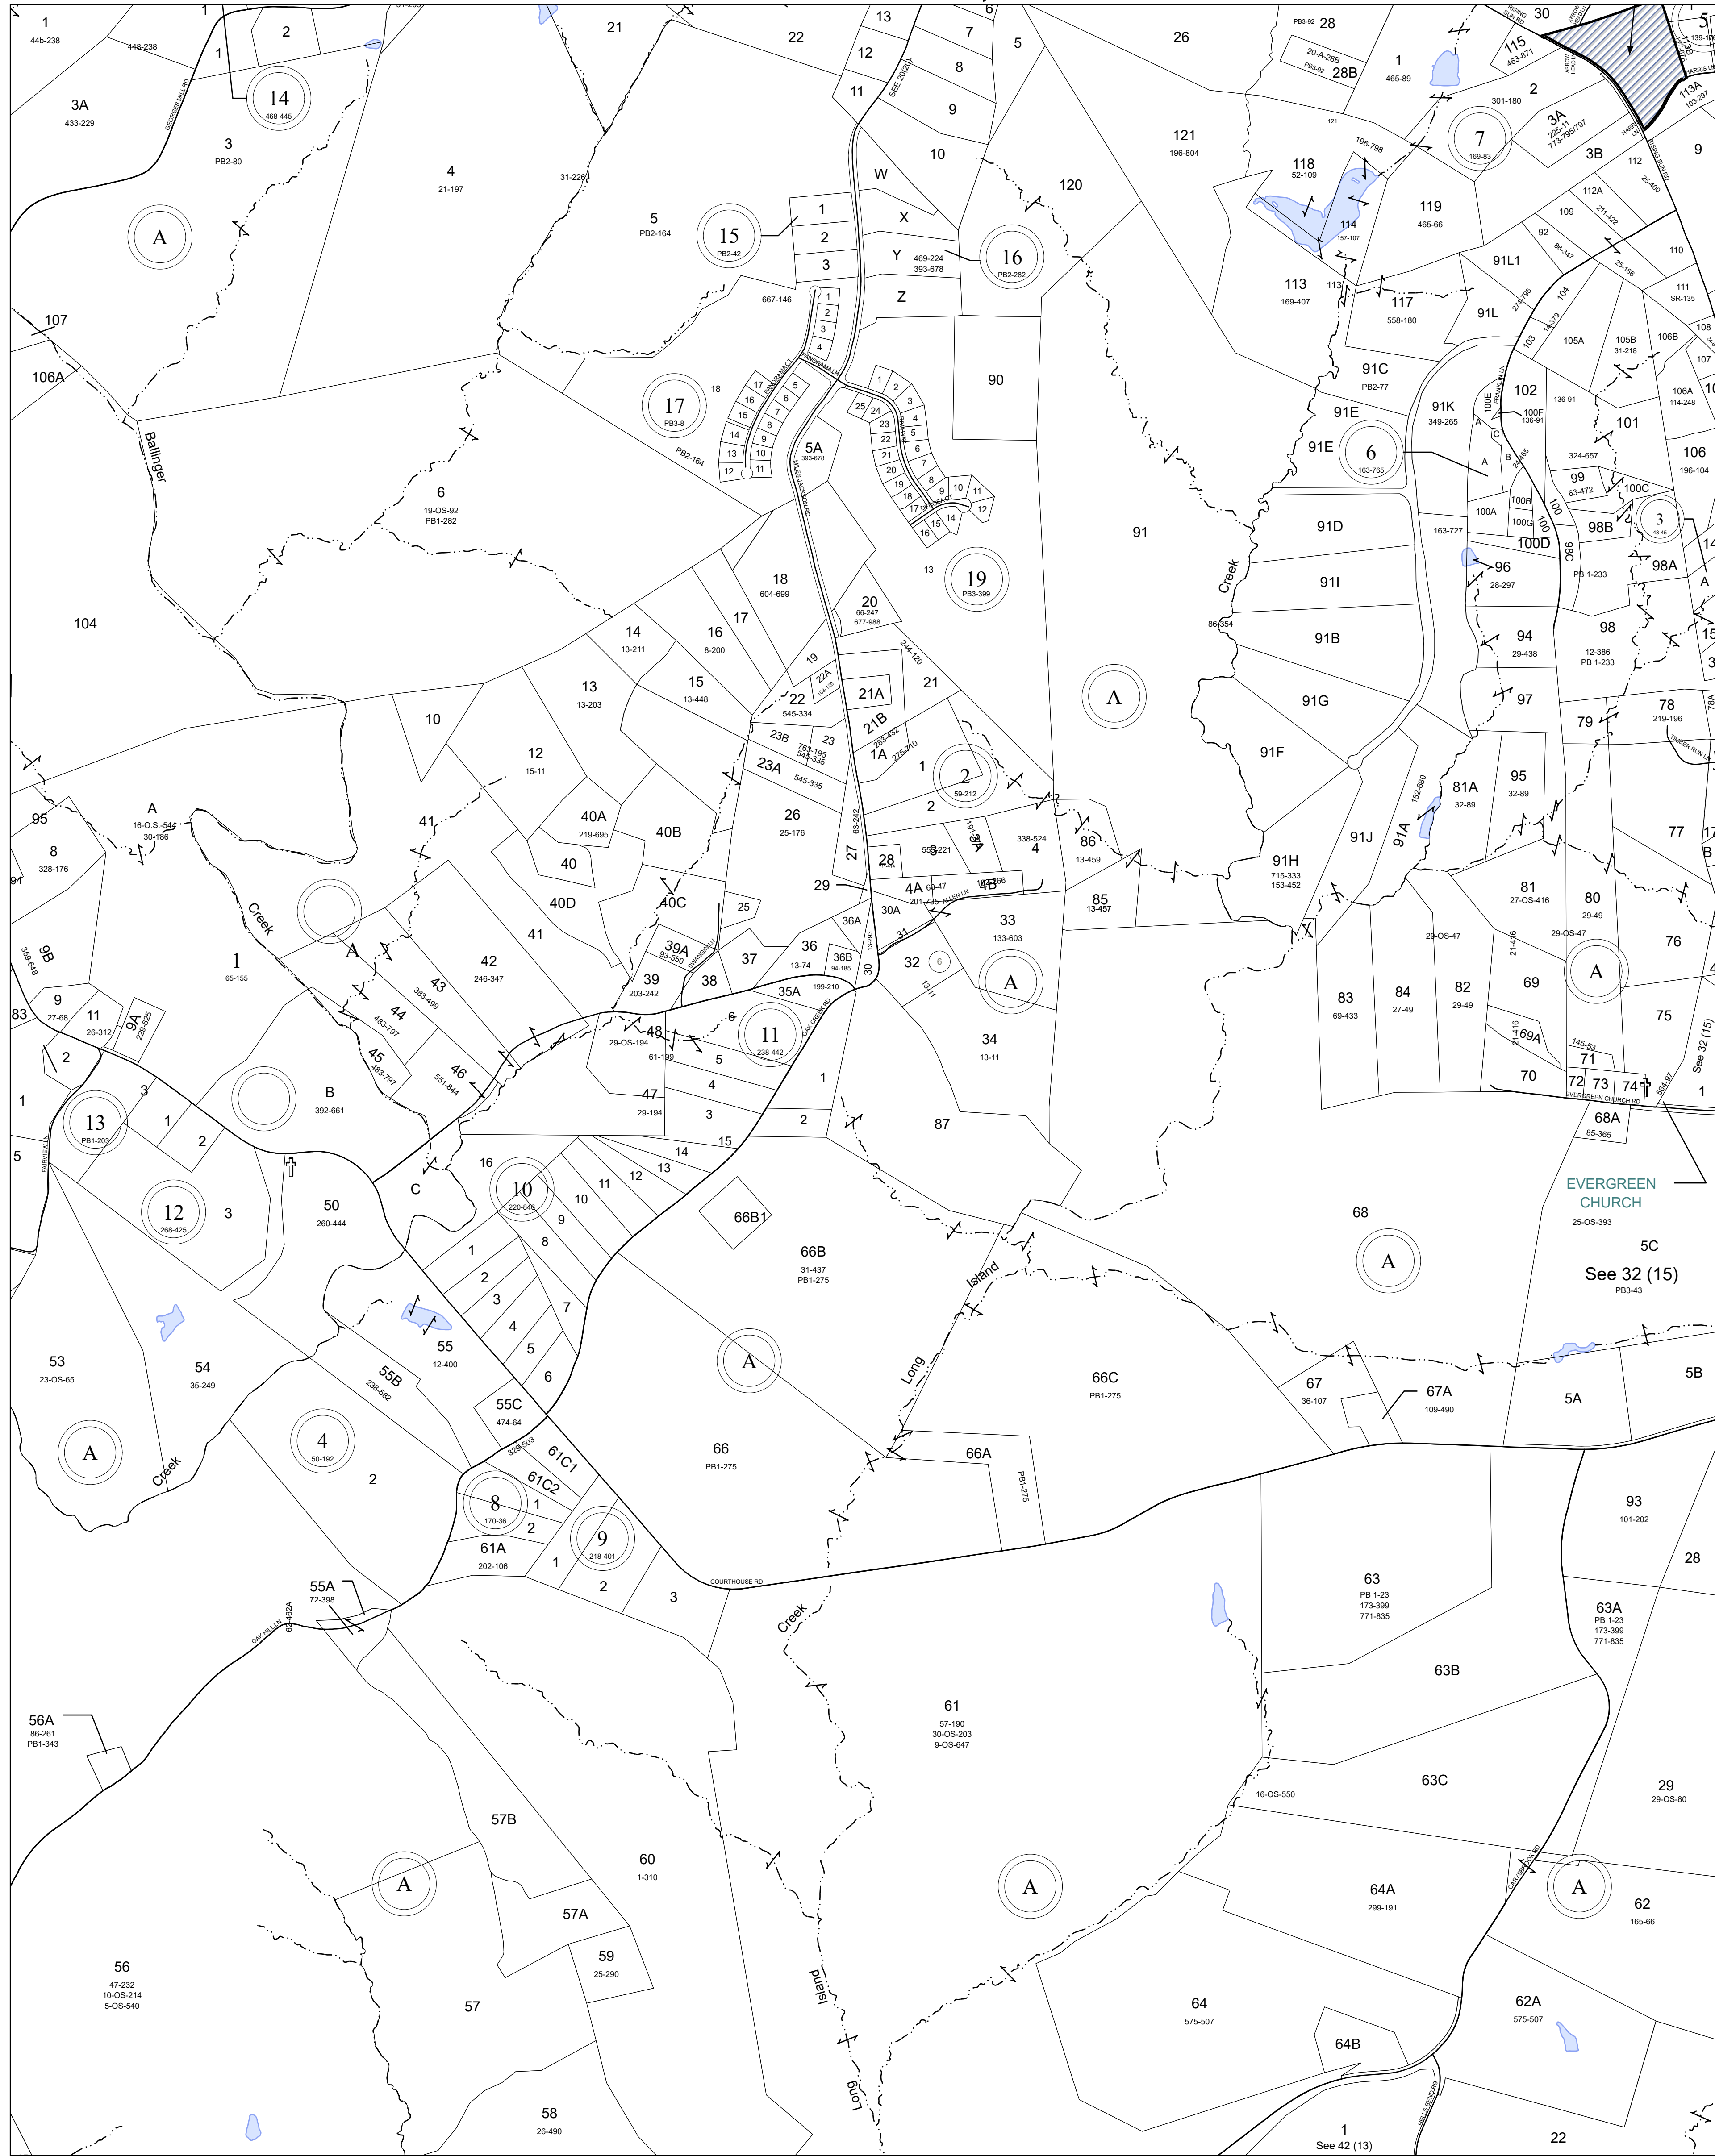

FLUVANNA COUNTY, VIRGINIA

SECTION 31

MAP LOCATION

Legend

- Roads
- Waterline
- Waterbodies
- County Boundaries
- Parcels
- Tax Sheet Grid

1:7,200

REVISION NOTES

Printed Hurt & Proffitt, Inc. on: 4/3/2024
Data updated as of: 12/31/2023

MATCHING SHEET

19	20	21
30		32
41	42	43