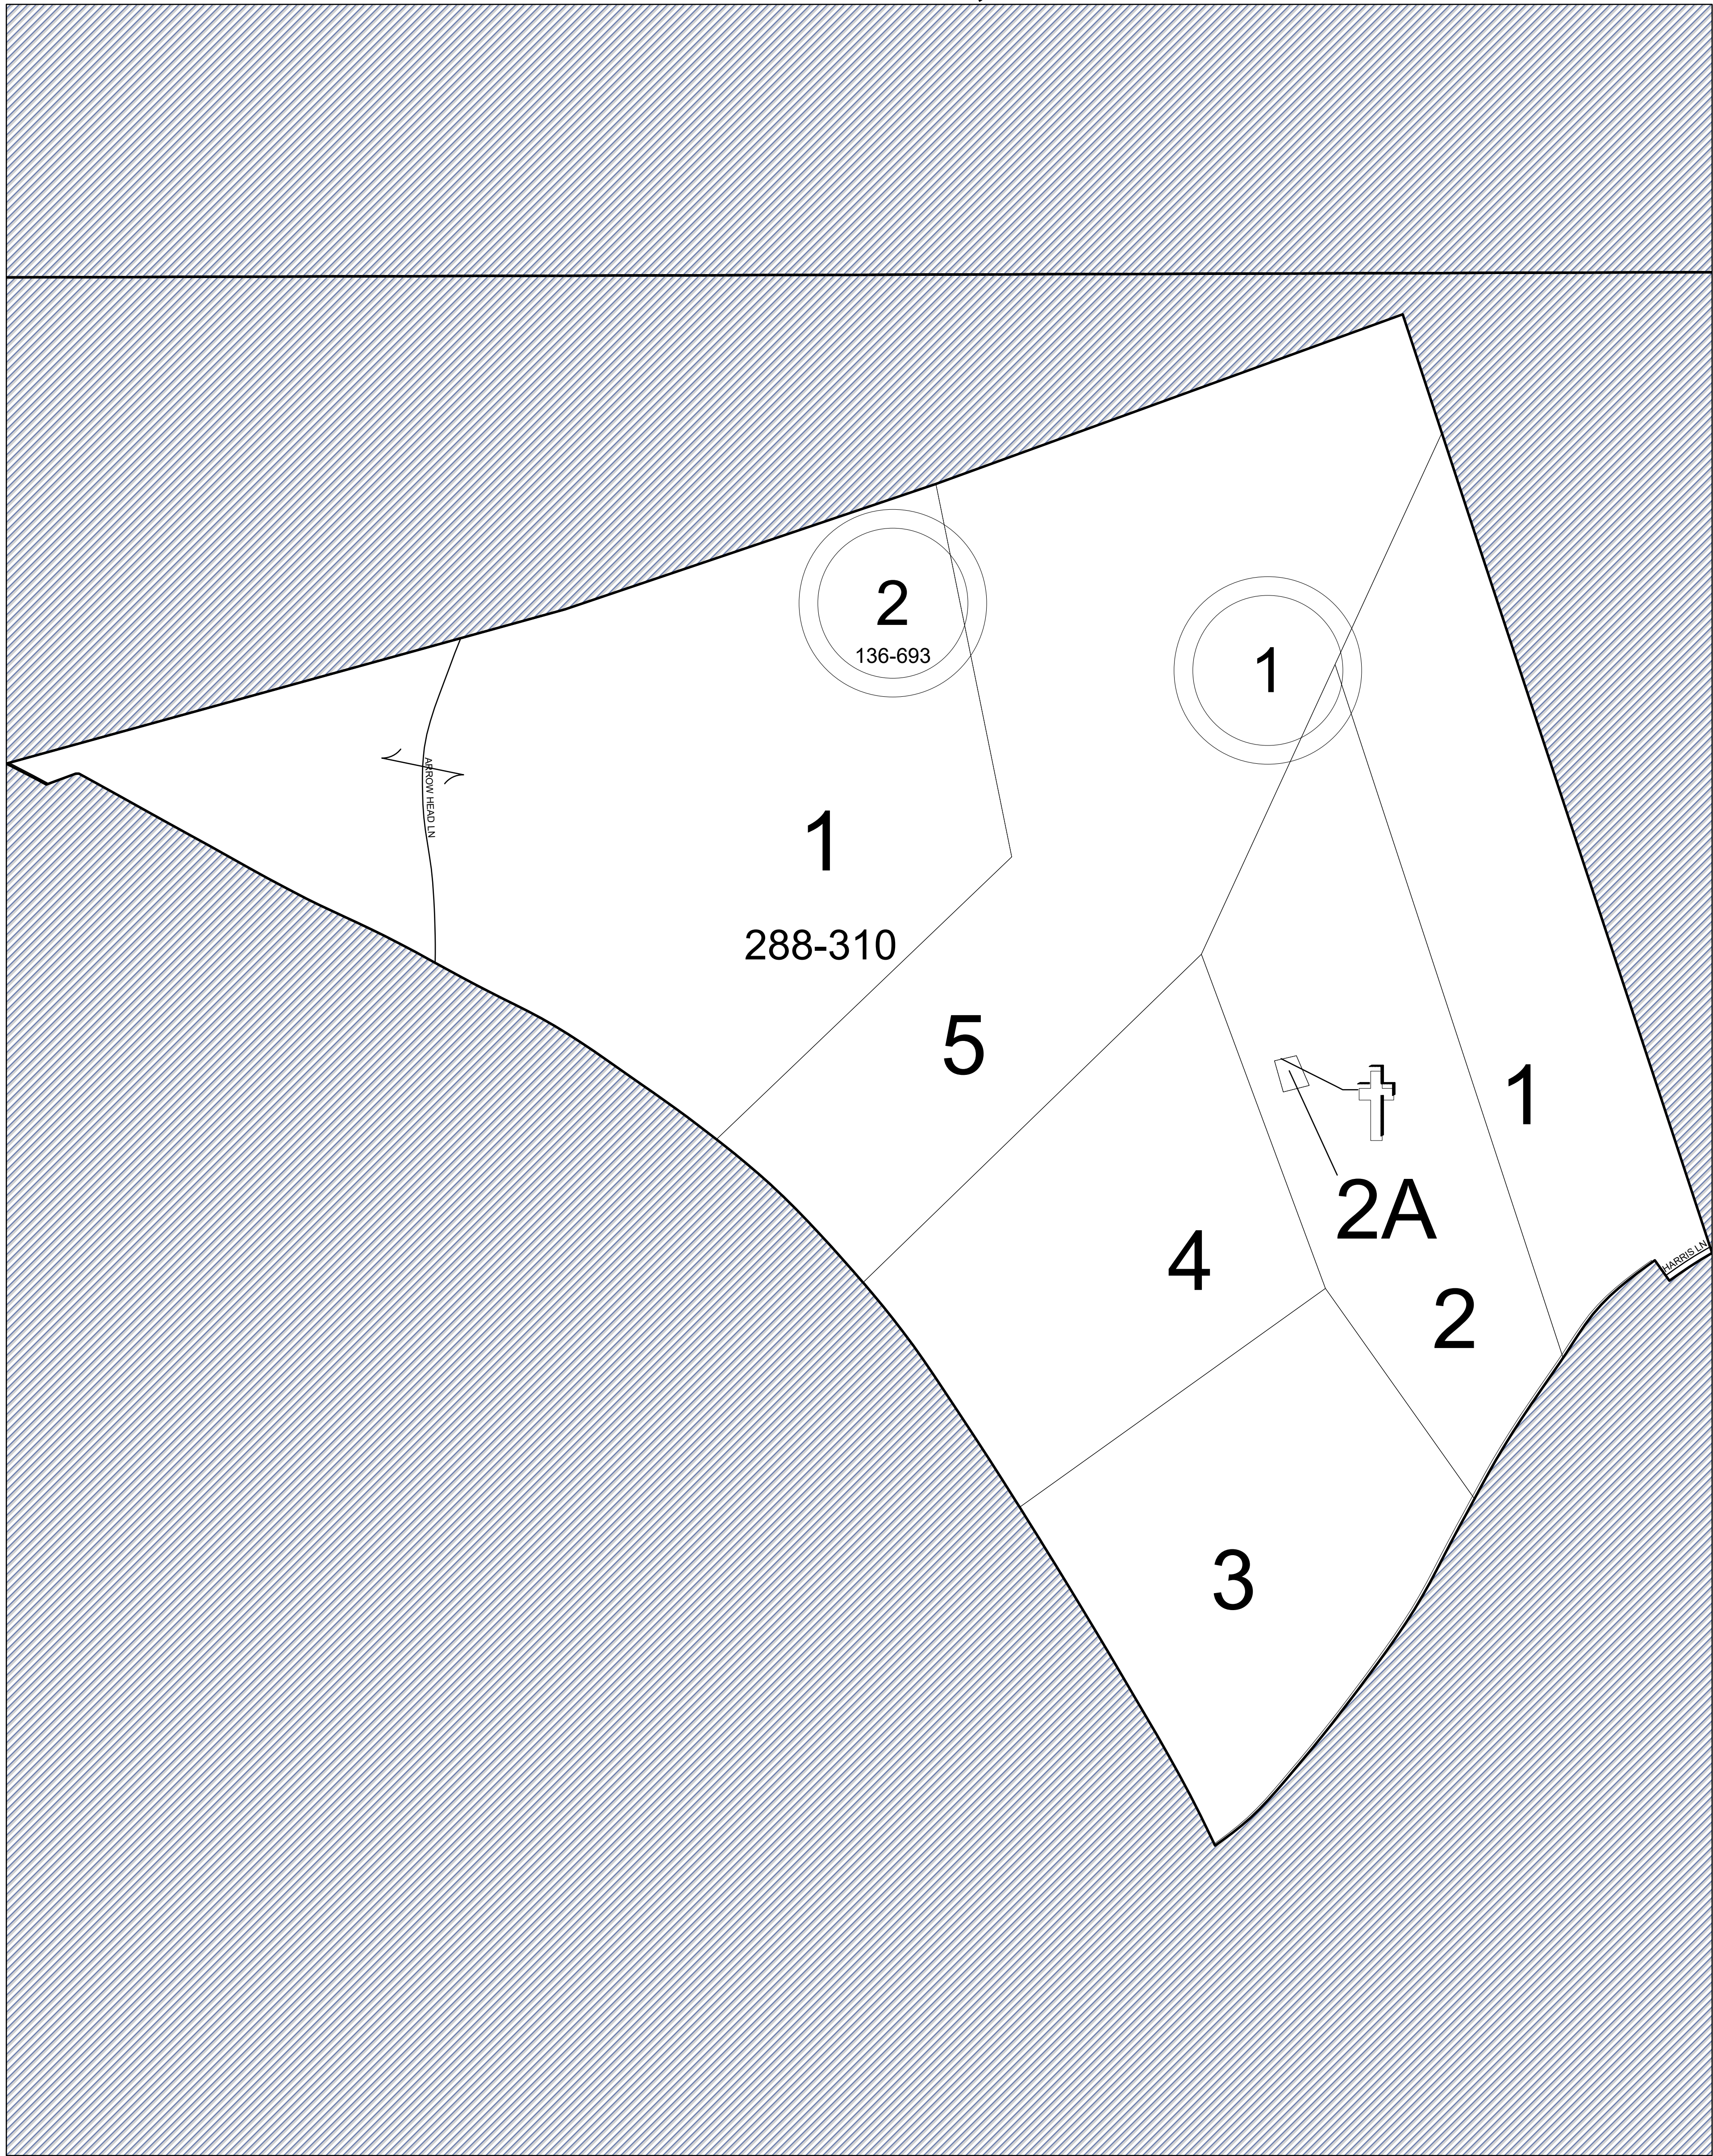

# FLUVANNA COUNTY, VIRGINIA

## SECTION 31A

MAP LOCATION

### Legend

- Roads
- Waterline
- Waterbodies
- County Boundaries
- Parcels
- Tax Sheet Grid

1:617