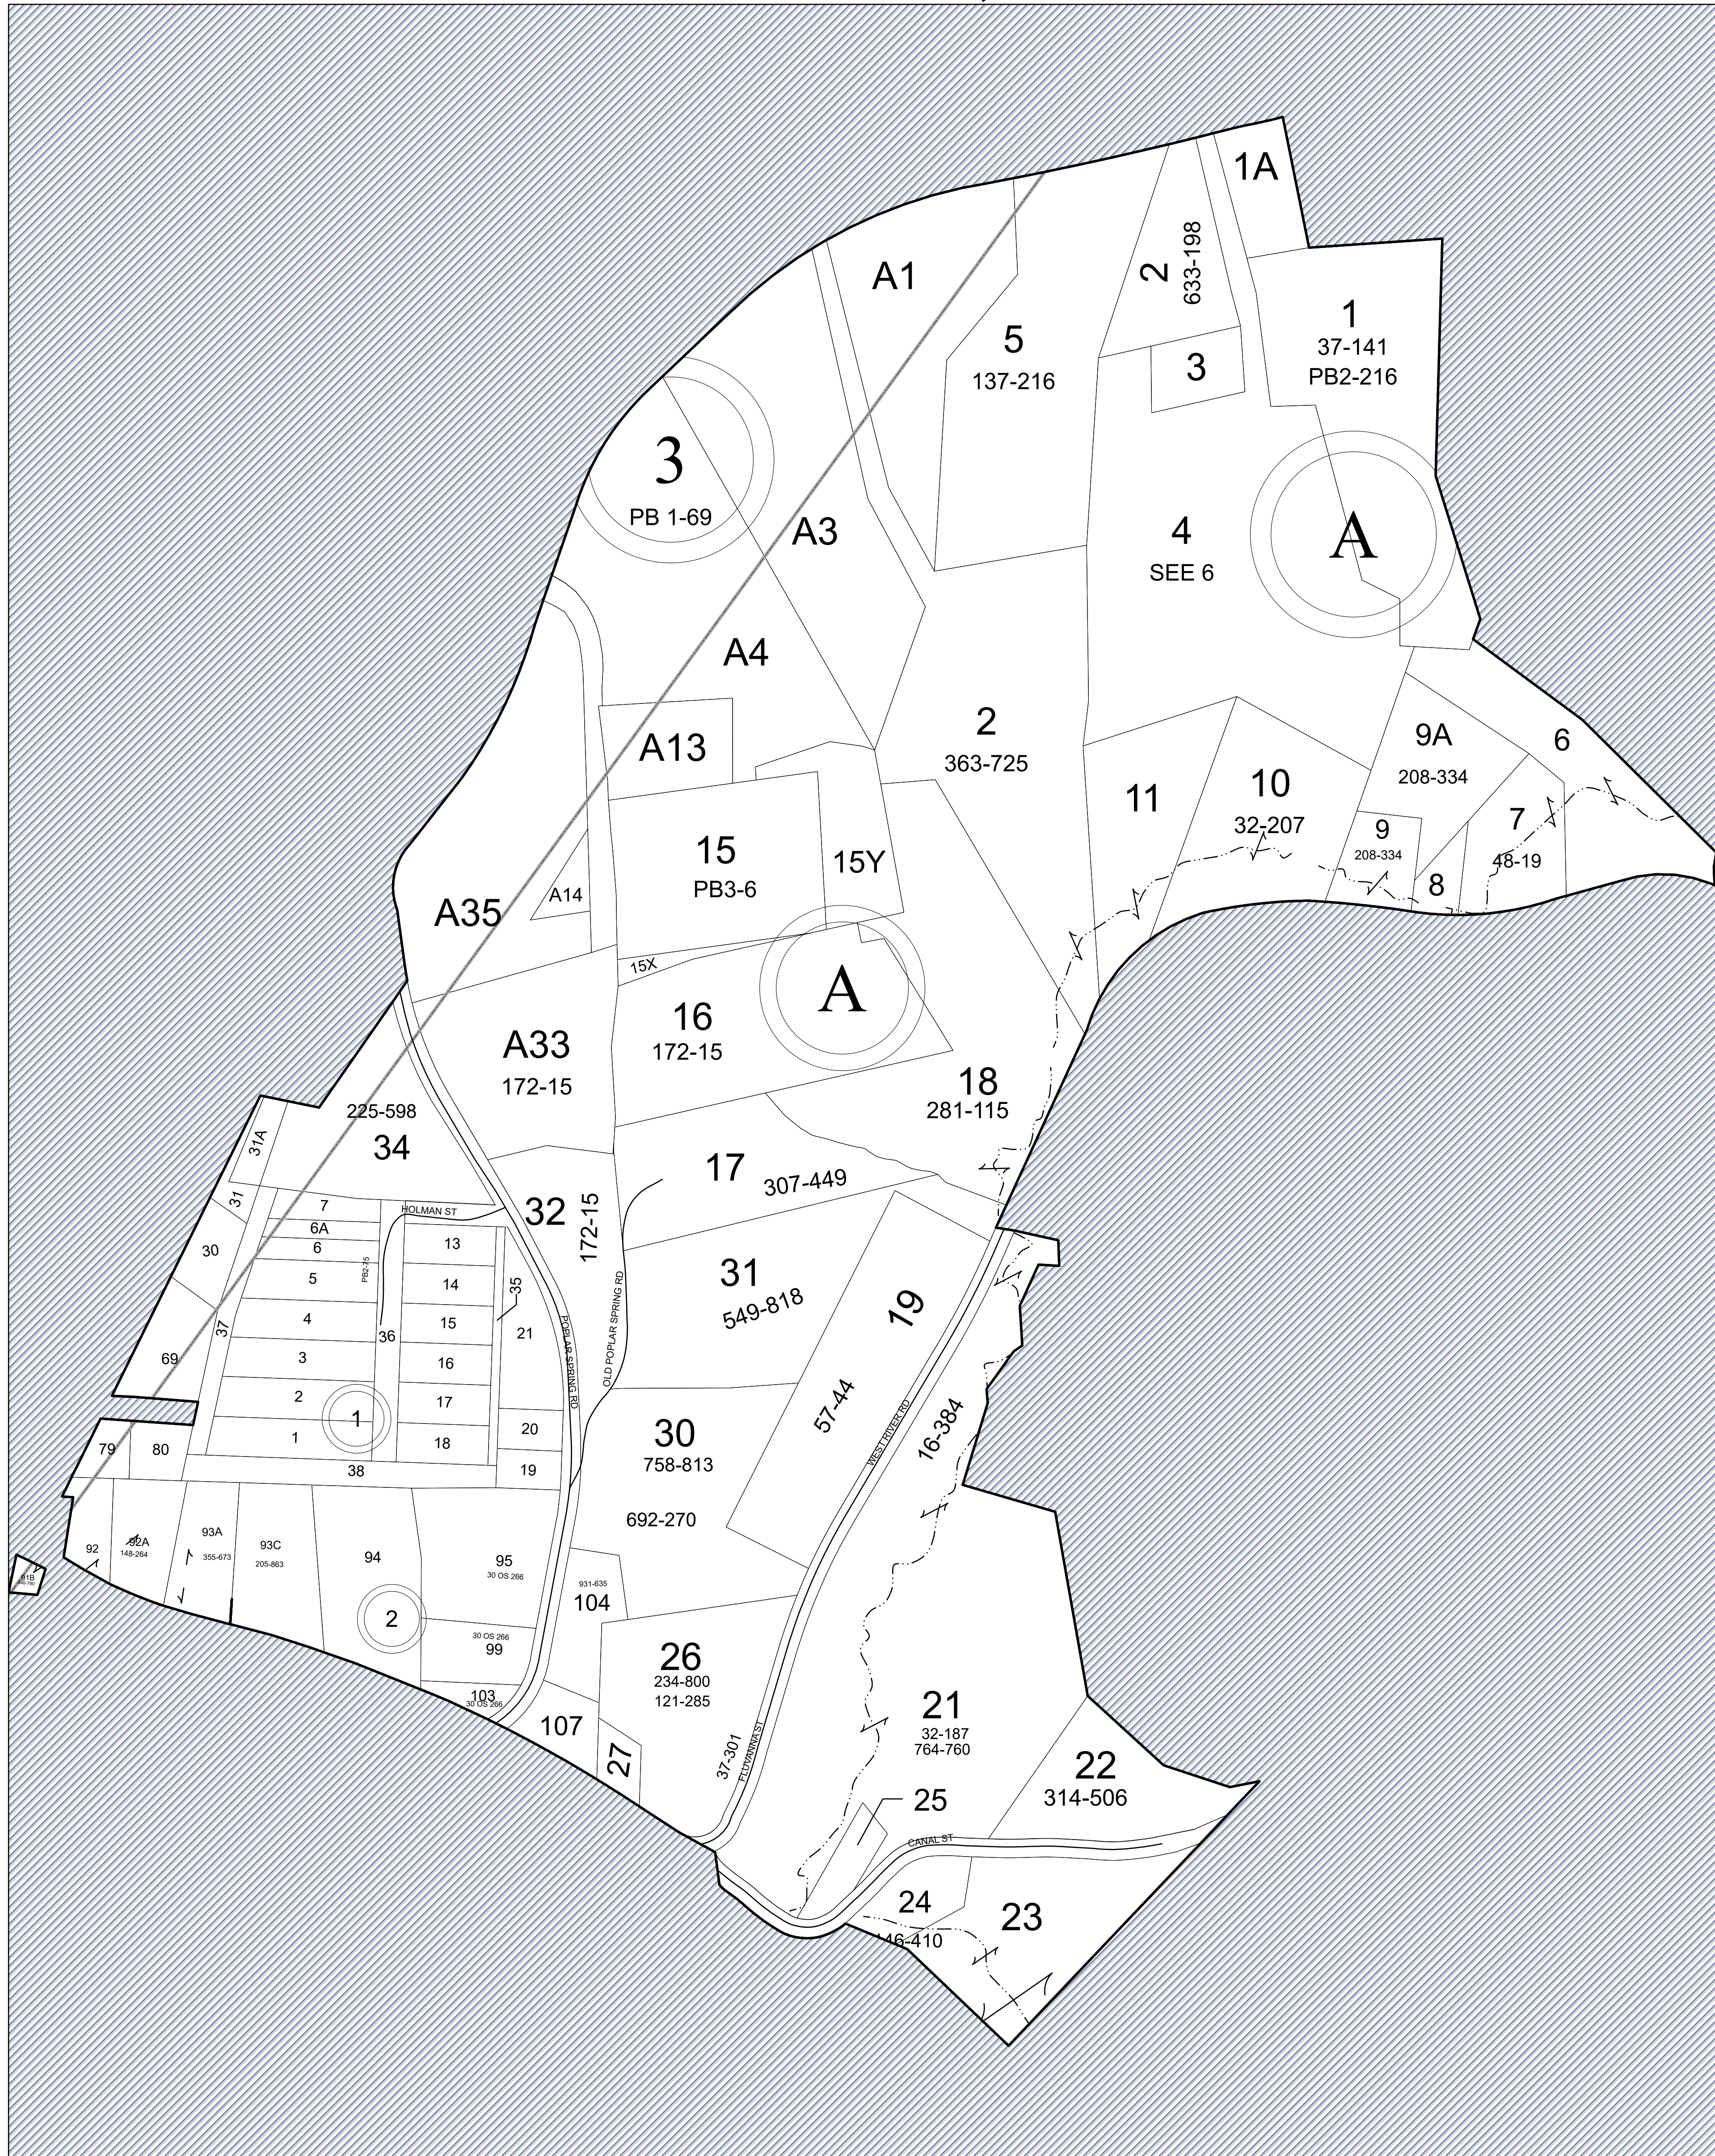

FLUVANNA COUNTY, VIRGINIA

SECTION 36A

Legend	
	Roads
	Waterline
	Waterbodies
	County Boundaries
	Parcels
	Tax Sheet Grid

1:1,682

REVISION NOTES	
Printed by Hurt & Proffitt, Inc. on:	4/3/2024
Data updated as of:	12/31/2023