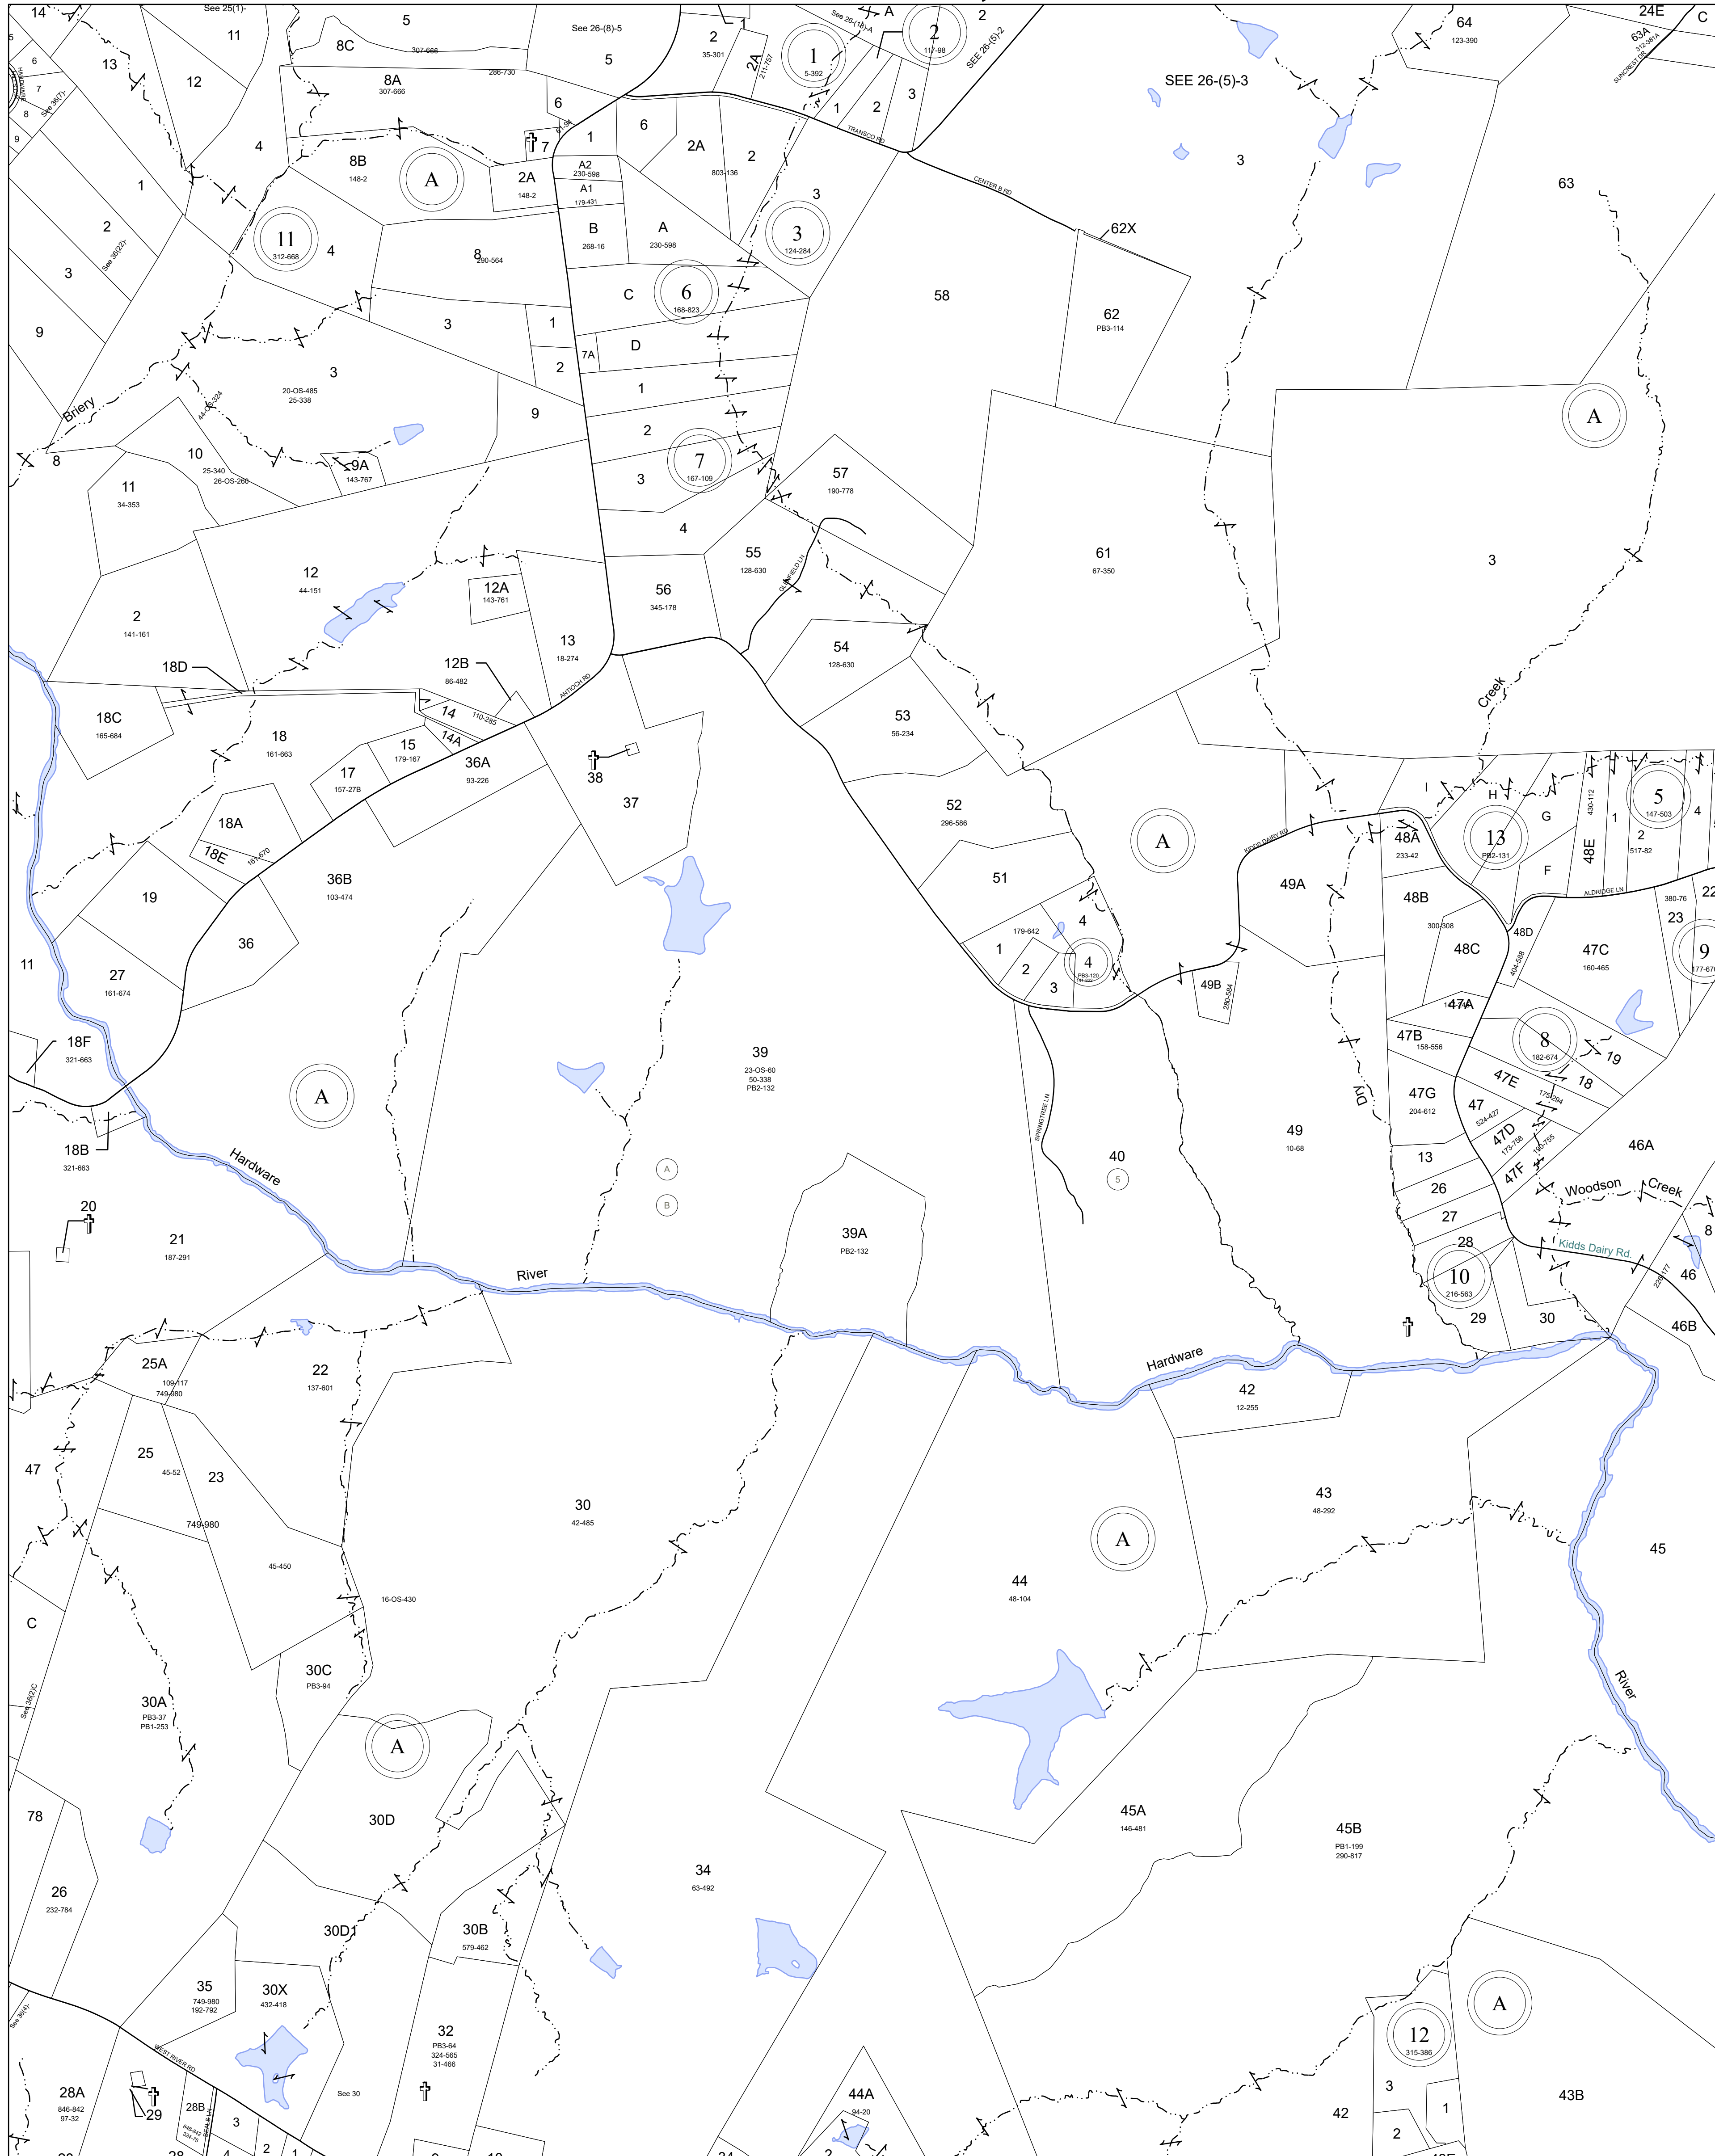

FLUVANNA COUNTY, VIRGINIA

SECTION 37

1:7,200

MAP LOCATION

Legend

- Roads
- Waterline
- Waterbodies
- County Boundaries
- Parcels
- Tax Sheet Grid

MATCHING SHEET

REVISION NOTES